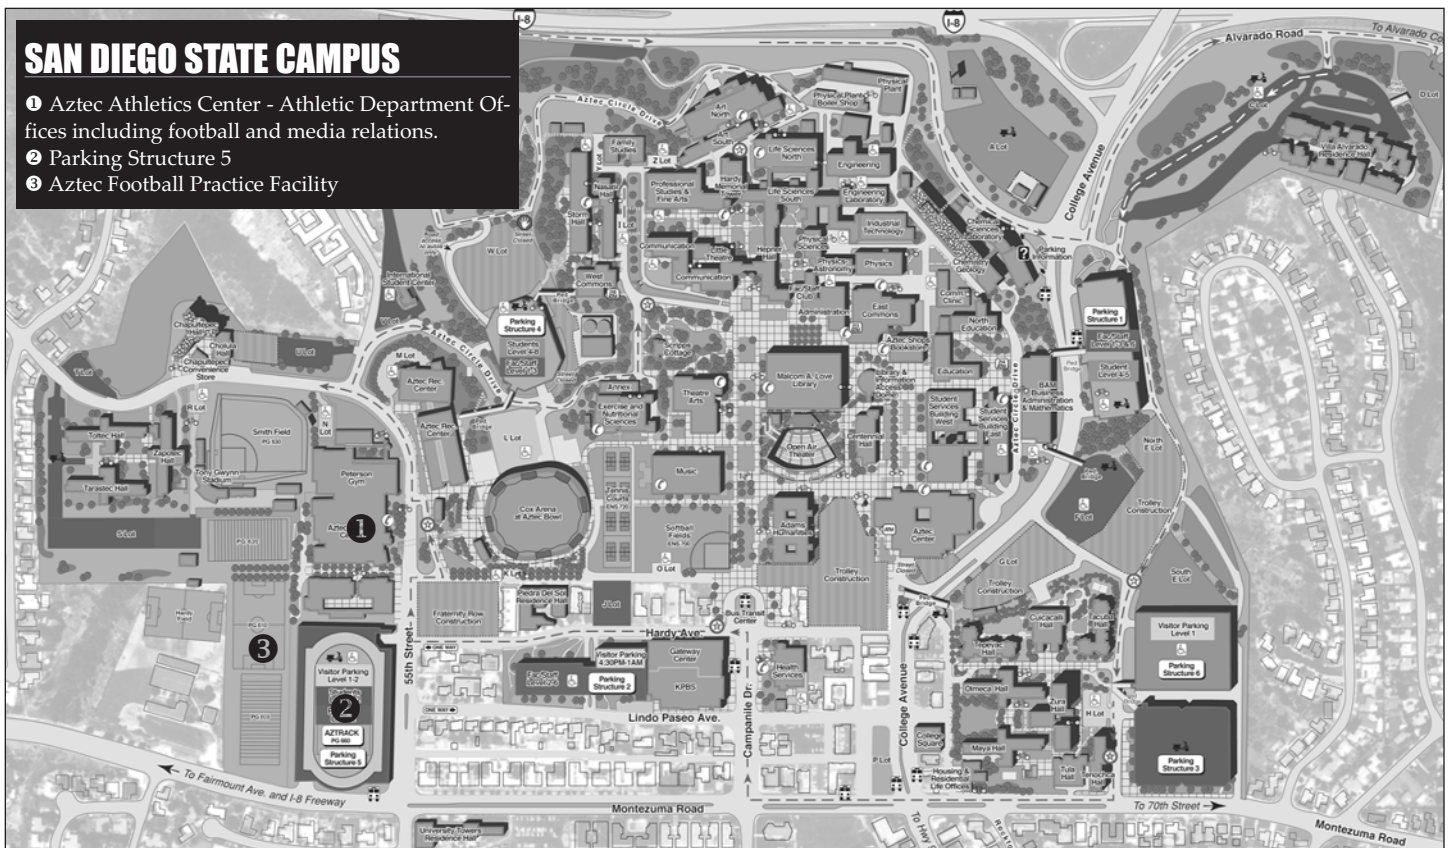

SAN DIEGO STATE UNIVERSITY

San Diego State is located at 5500 Campanile Dr.

From Lindbergh Field, turn left onto N. Harbor Dr. Turn left onto W. Grape St. Merge onto I-5 South. Merge onto Hwy 163 North. Merge onto I-8 East. From I-8, take College Avenue exit and go south. San Diego State University will be on your right.

From I-5 (Heading South), merge onto I-8 East, take College Avenue exit and go south. San Diego State University will be on your right.

From I-15 (Heading South), merge onto I-8 East, take College Avenue exit and go south. San Diego State University will be on your right.

From I-8 (Heading West), take College Avenue exit and go south. San Diego State University will be on your right.

Proceed past Canyon Crest Drive through (the first stoplight) then make an immediate right turn to the green information booth for parking information. Ask the parking guard for directions as to where you may park.