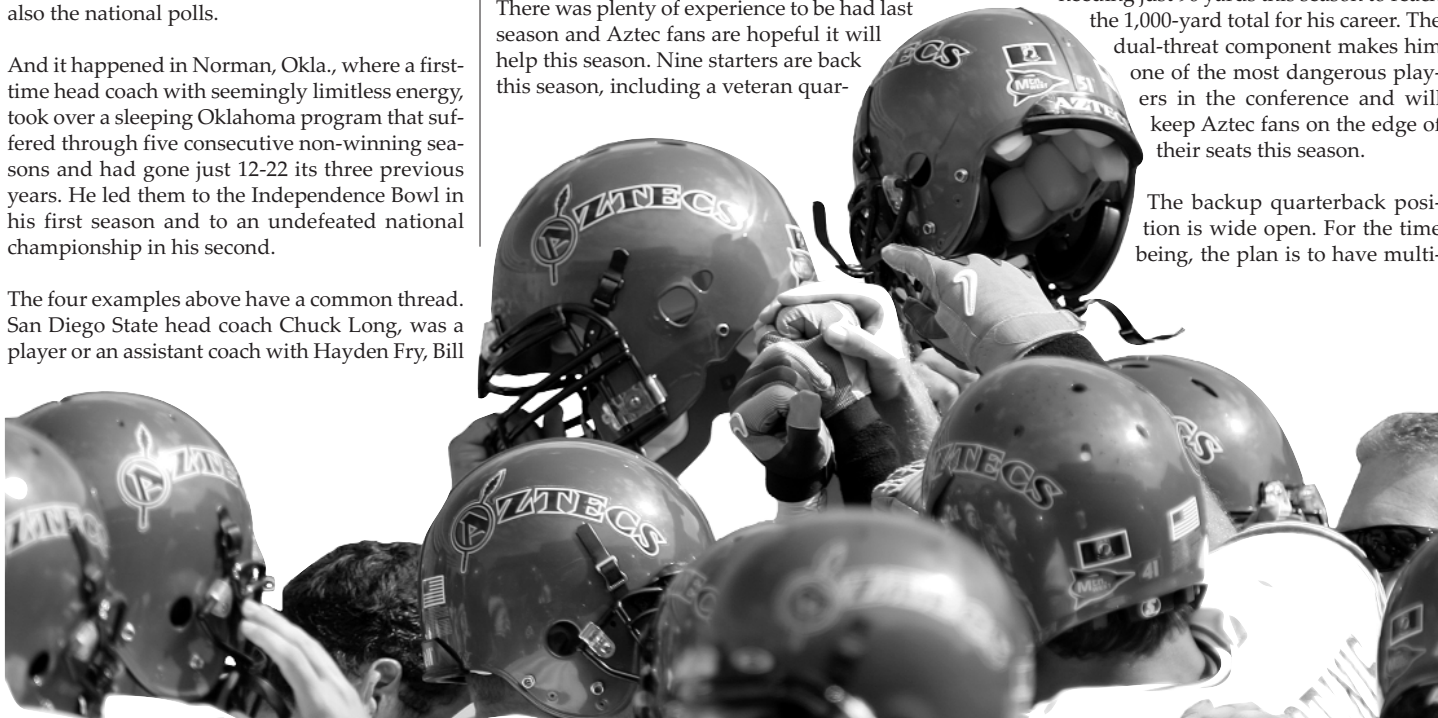

"I like the path we are on right now."

QUARTERBACKS

Returning players with starting experience: Kevin O'Connell and Darren Mougey

Perhaps no position on the team is more certain as far as the starter, and so open with regard to the backup, as the quarterback position. Three-year starter Kevin O'Connell returns for his senior campaign having already reached the school's top 10 career chart in passing attempts, completions and yardage. A native of Carlsbad, Calif., O'Connell looks to rebound from a junior season in which he was forced to the sidelines and missed six games after suffering a broken thumb in the second half of the season-opening contest.

"I really feel good about Kevin O'Connell," Long said. "The experience factor helps him and having gone through our system for a year is a big bonus."

O'Connell, who has 31 career passing touchdowns, is also a threat with his feet. He is the school's all-time leading rushing quarterback, needing just 96 yards this season to reach the 1,000-yard total for his career. The dual-threat component makes him one of the most dangerous players in the conference and will keep Aztec fans on the edge of their seats this season.

The backup quarterback position is wide open. For the time being, the plan is to have multi-