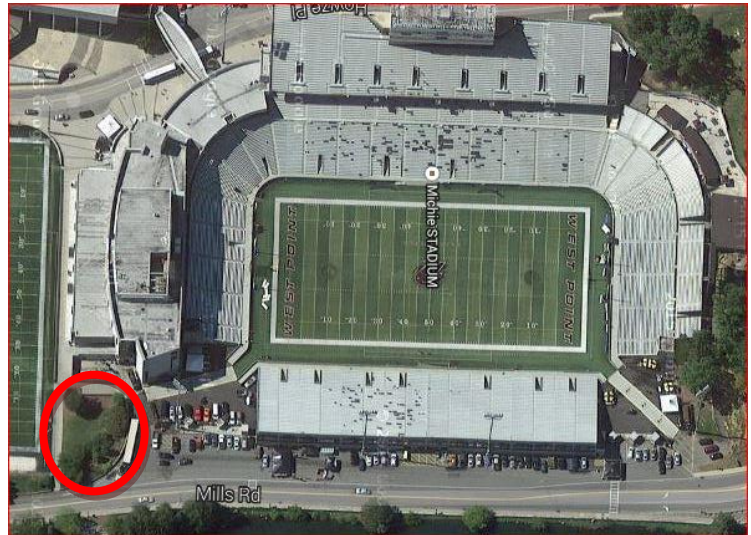

ARMY WEST POINT TAILGATE SUITE

The Tailgate Suite will open 2 hours prior to kickoff and will close 1 hour post game.

Amenities Include

- Rooftop Deck w/railings and staircase
(some of the field and the entire video board are visible)
- TV with DIRECTV
- Fold down entry with seating
- Interior Lights
- Awning
- Furnished
- Bar
- High top tables
- Trash bins
- Electrical outlets

Base Package

- **Tickets & Parking**
 - 30 Game Tickets (Approx. 25 YD Line)
 - Any additional tickets can be purchased at the normal sideline rate
 - 8 parking passes
- **Catering**
 - Basic ballpark fare w/nonalcoholic beverages
 - Catering and alcohol are upgradable through DCA Catering
 - To upgrade please contact Janine Roszkowski at 845-938-7732 or at janine.roszkowski@usma.edu

Location

- Just south of Gate 1 at Michie Stadium

Pricing

Game	Rice	Lafayette	North Texas	Air Force	Morgan St.
Total	\$ 7,000.00	\$ 8,000.00	\$ 8,000.00	\$ 10,000.00	\$ 6,000.00