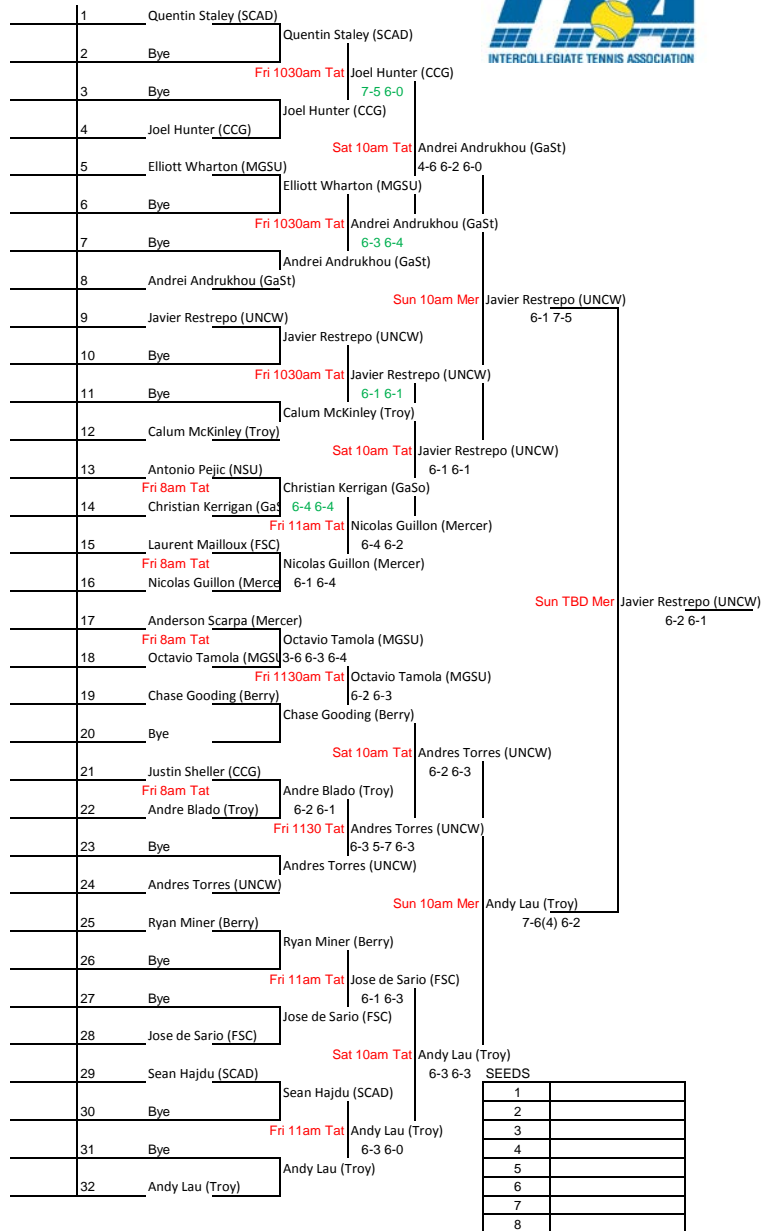

# 2nd Annual Mercer Bear Gridiron Classic

An Intercollegiate Tennis Association Sanctioned Event

Mercer University Oct. 9-11, 2015

Men's A Singles

# 2nd Annual Mercer Bear Gridiron Classic

An Intercollegiate Tennis Association Sanctioned Event

Mercer University Oct. 9-11, 2015

Men's B Singles

SEEDS	
1	
2	
3	
4	
5	
6	
7	
8	

SEEDS	
1	
2	
3	
4	

# 2nd Annual Mercer Bear Gridiron Classic

An Intercollegiate Tennis Association Sanctioned Event

Mercer University Oct. 9-11, 2015

Men's C Singles

# 2nd Annual Mercer Bear Gridiron Classic

An Intercollegiate Tennis Association Sanctioned Event

Mercer University Oct. 9-11, 2015

Men's A Doubles