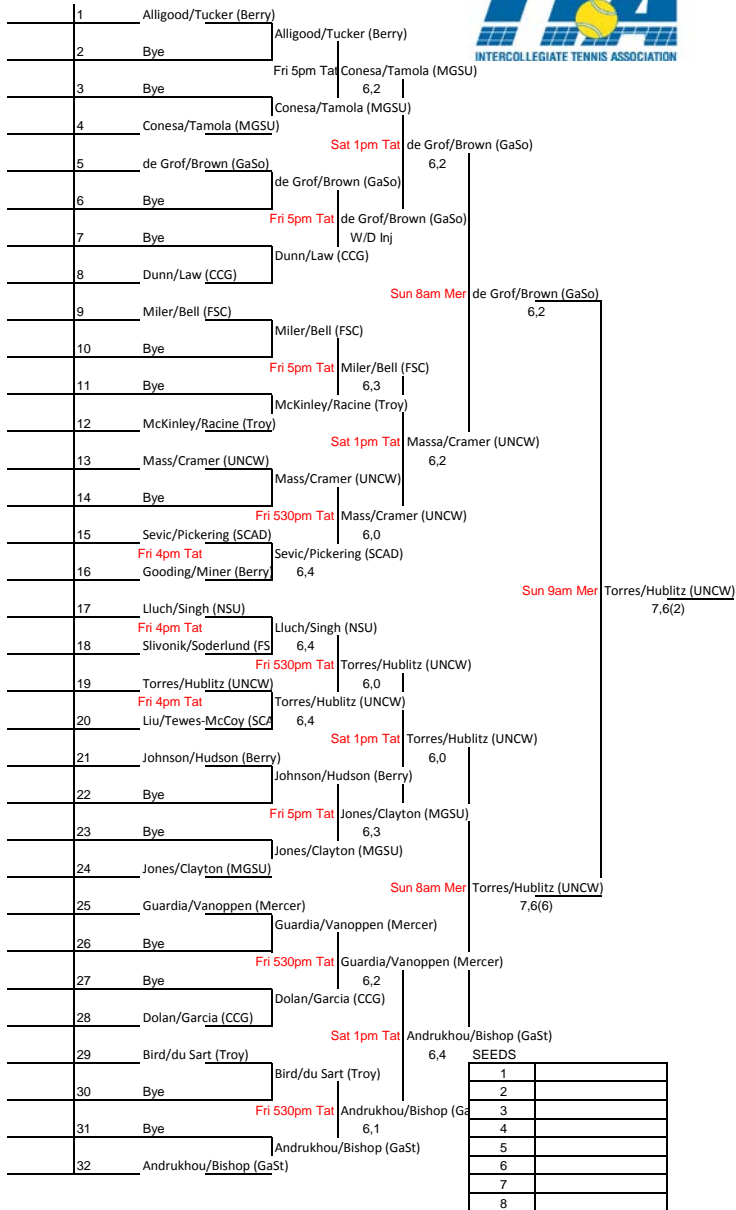

2nd Annual Mercer Bear Gridiron Classic

An Intercollegiate Tennis Association Sanctioned Event
Mercer University Oct. 9-11, 2015

Men's B Doubles