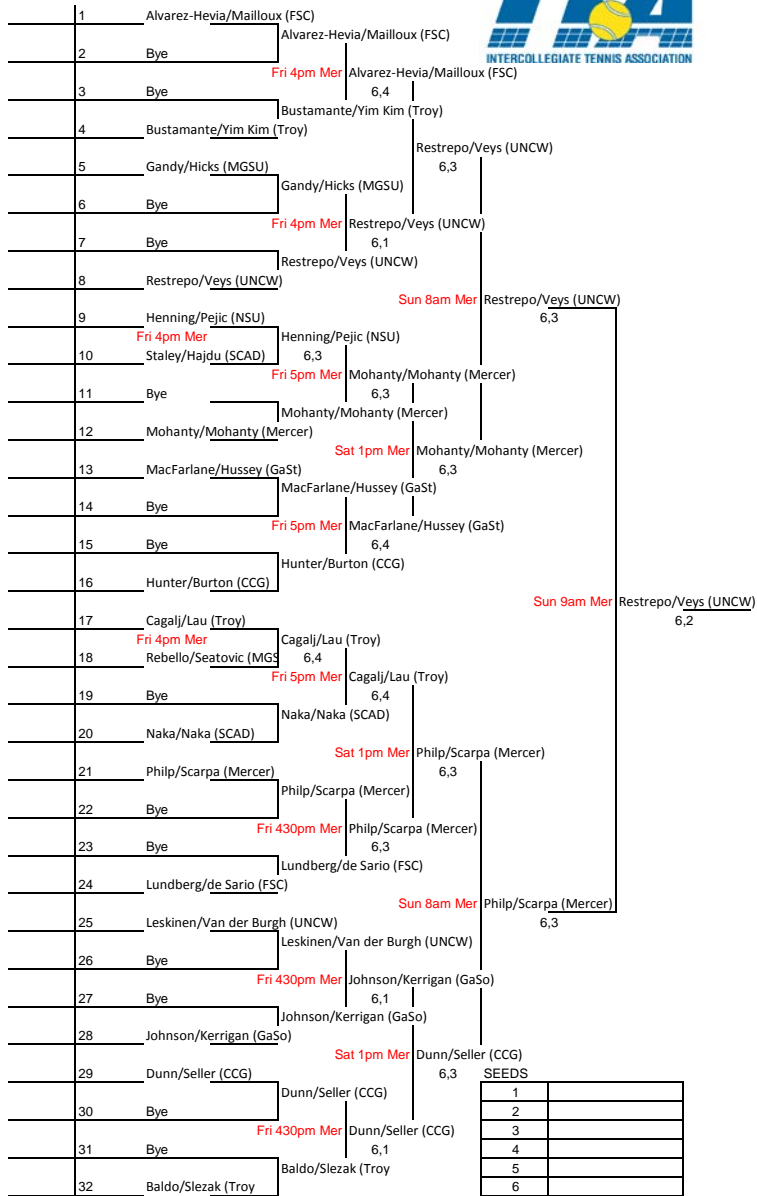

# 2nd Annual Mercer Bear Gridiron Classic

An Intercollegiate Tennis Association Sanctioned Event

Mercer University Oct. 9-11, 2015

Men's A Singles

# 2nd Annual Mercer Bear Gridiron Classic

An Intercollegiate Tennis Association Sanctioned Event

Mercer University Oct. 9-11, 2015

Men's B Singles

SEEDS	
1	
2	
3	
4	
5	
6	
7	
8	

SEEDS	
1	
2	
3	
4	

# 2nd Annual Mercer Bear Gridiron Classic

An Intercollegiate Tennis Association Sanctioned Event

Mercer University Oct. 9-11, 2015

Men's C Singles

# 2nd Annual Mercer Bear Gridiron Classic

An Intercollegiate Tennis Association Sanctioned Event

Mercer University Oct. 9-11, 2015

Men's A Doubles