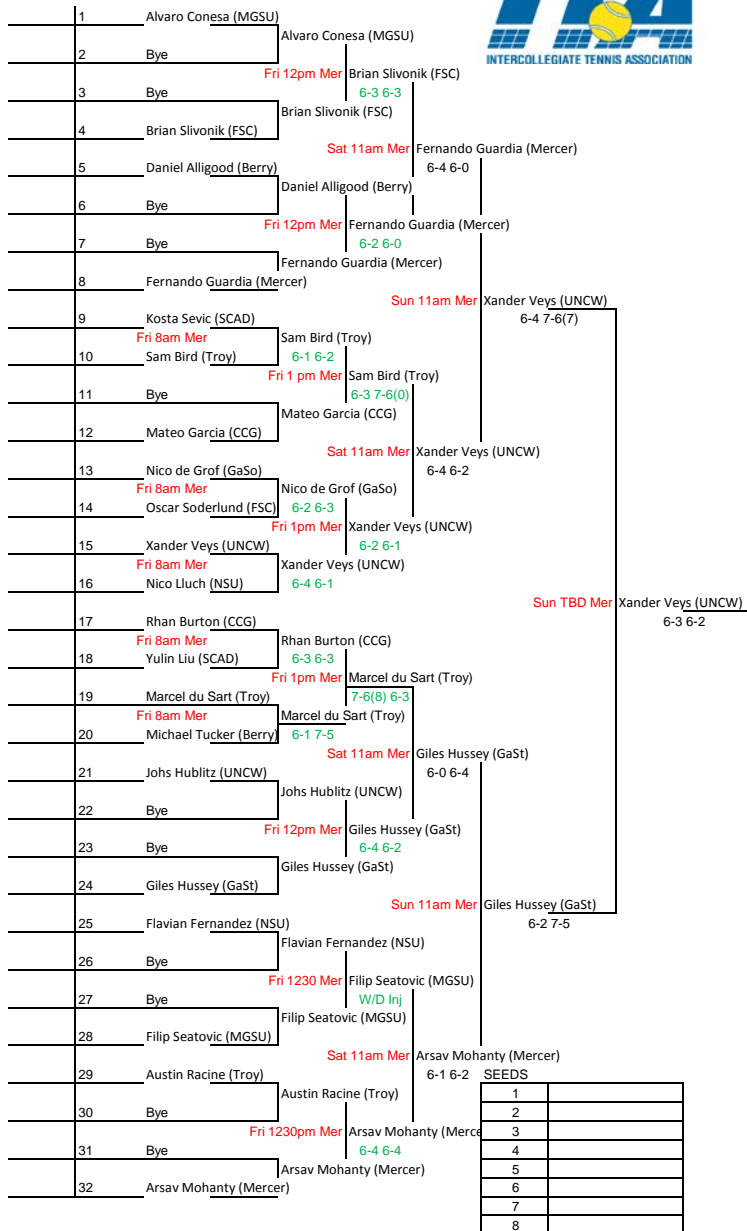

# 2nd Annual Mercer Bear Gridiron Classic

An Intercollegiate Tennis Association Sanctioned Event

Mercer University Oct. 9-11, 2015

Men's A Singles

# 2nd Annual Mercer Bear Gridiron Classic

An Intercollegiate Tennis Association Sanctioned Event

Mercer University Oct. 9-11, 2015

Men's B Singles

SEEDS	
1	
2	
3	
4	
5	
6	
7	
8	

SEEDS	
1	
2	
3	
4	

# 2nd Annual Mercer Bear Gridiron Classic

An Intercollegiate Tennis Association Sanctioned Event

Mercer University Oct. 9-11, 2015

Men's C Singles