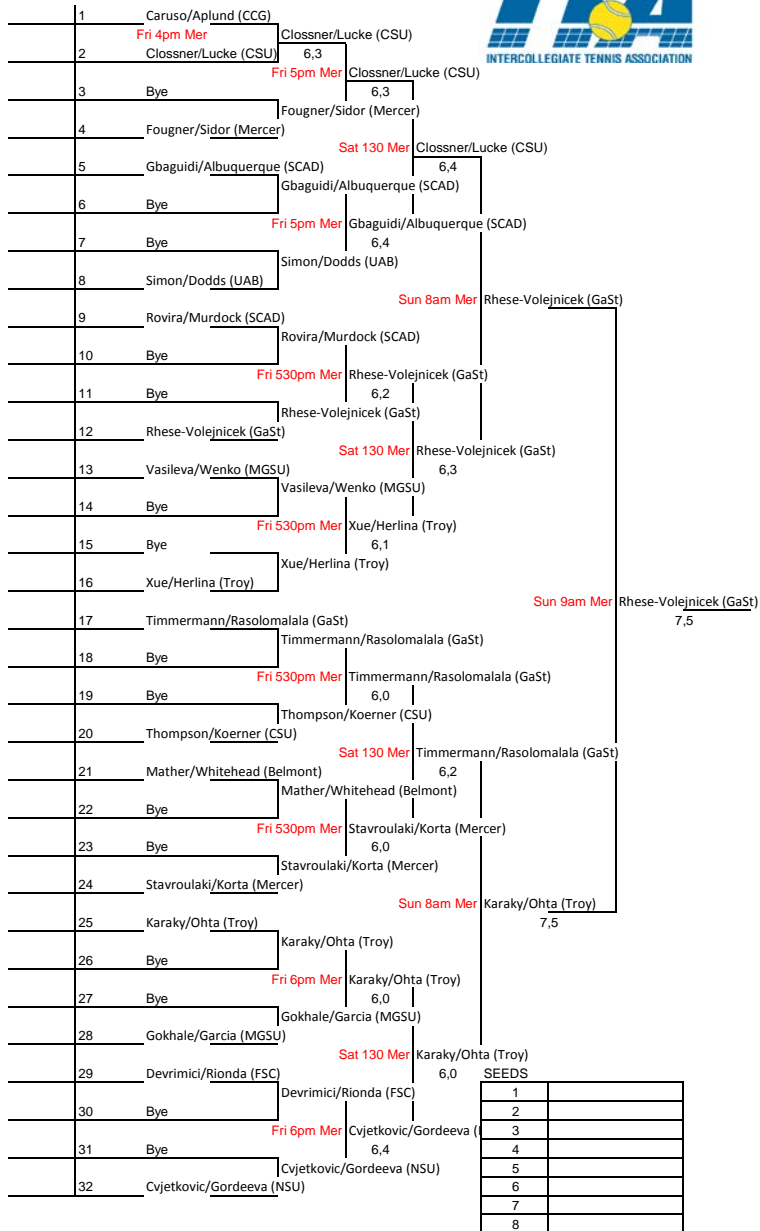

2nd Annual Mercer Bear Gridiron Classic

An Intercollegiate Tennis Association Sanctioned Event

Mercer University Oct. 9-11, 2015

Women's A Doubles