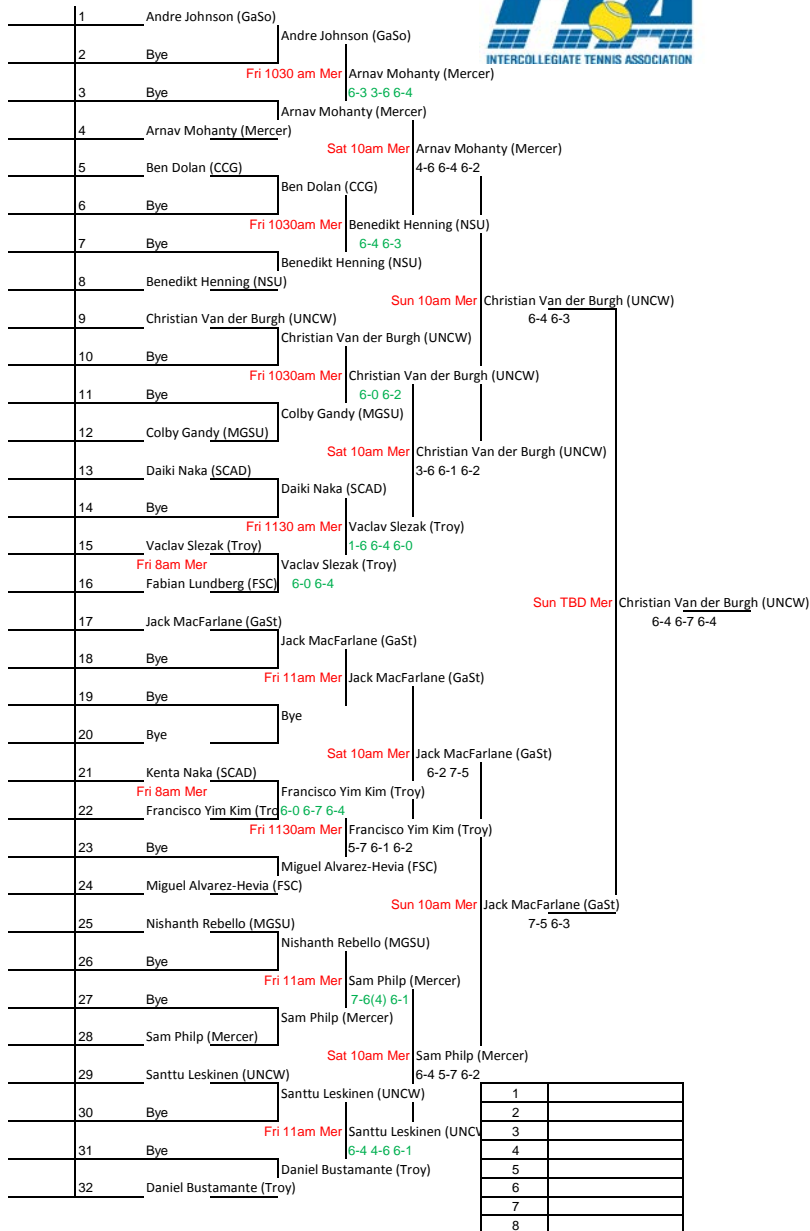

# 2nd Annual Mercer Bear Gridiron Classic

An Intercollegiate Tennis Association Sanctioned Event

Mercer University Oct. 9-11, 2015

Men's A Singles

# 2nd Annual Mercer Bear Gridiron Classic

An Intercollegiate Tennis Association Sanctioned Event

Mercer University Oct. 9-11, 2015

Men's B Singles

SEEDS	
1	
2	
3	
4	
5	
6	
7	
8	

SEEDS	
1	
2	
3	
4	

# 2nd Annual Mercer Bear Gridiron Classic

An Intercollegiate Tennis Association Sanctioned Event

Mercer University Oct. 9-11, 2015

Men's C Singles