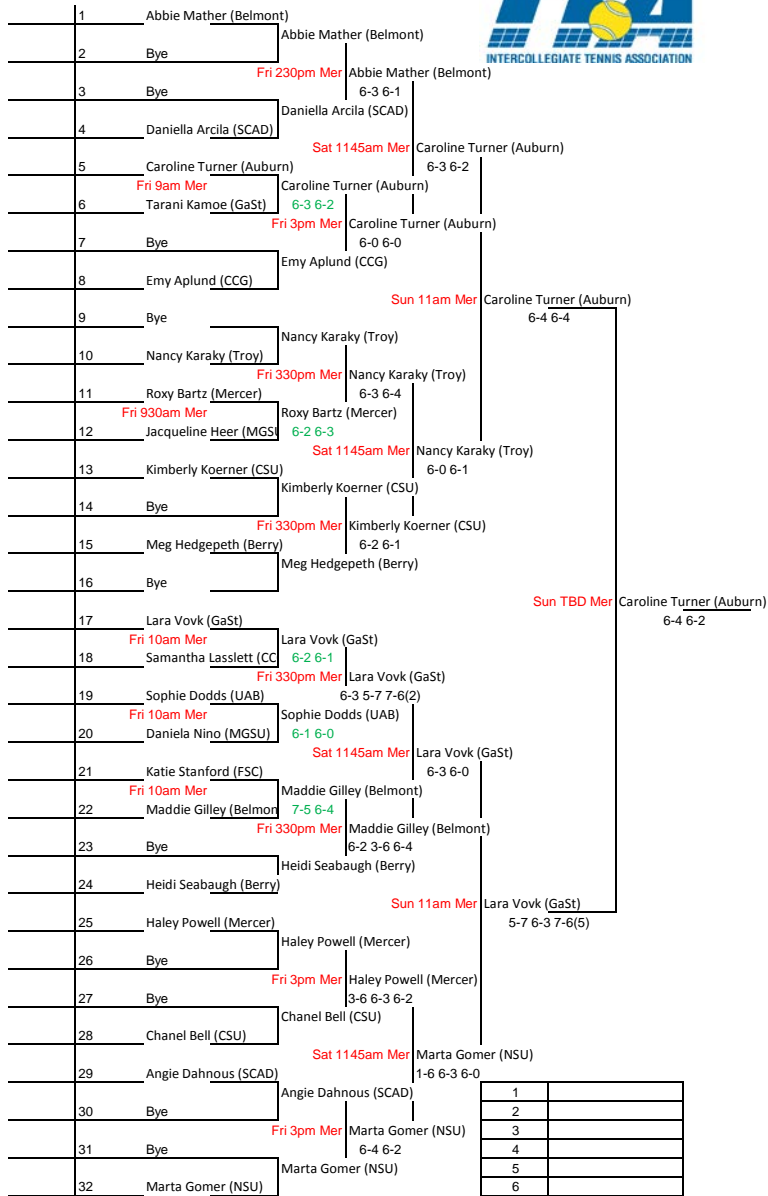

2nd Annual Mercer Bear Gridiron Classic

An Intercollegiate Tennis Association Sanctioned Event

Mercer University Oct. 9-11, 2015

Women's C Singles

1	
2	
3	
4	
5	
6	
7	
8