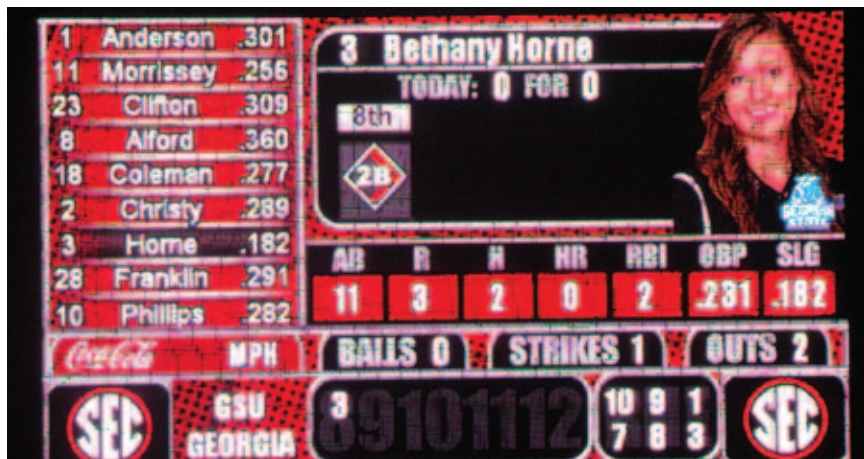

2013 Season Review

Awards and Honors

2013 SEASON RECORD

Final Record: 36-19
CAA Record: 13-8
Home: 20-7 • **Away:** 11-9 • **Neutral:** 5-3
Final RPI: 51st out of 291 DI Teams (Top 17%)
Final National Team Rankings: Stolen bases (44th; 1.42); Winning percentage (57th; 0.655); Scoring (60th; 5.13); Home runs (74th; 0.82)
Final National Individual Rankings: Walks per Game — Lauren Coleman (5th; 0.96)

SCHOOL RECORDS

Single-Season Walks (Individual) Lauren Coleman (53)
Single-Season Walks (Team) 214
Career Home Runs Paige Nowacki (32; tied record)

NFCA ALL-MID ATLANTIC REGION

Kaitlyn Medlam P First Team
Callie Alford C Second Team
Jessica Clifton OF Second Team

ALL-CAA FIRST TEAM

Jessica Clifton OF

ALL-CAA SECOND TEAM

Callie Alford C
Lauren Coleman 1B
Kaitlyn Medlam P

ALL-CAA ROOKIE TEAM

Taylor Anderson SS
Katie Worley P

CAA PLAYERS OF THE WEEK

Paige Nowacki February 19
Ashley Christy March 26
Jessica Clifton April 29

CAA PITCHERS OF THE WEEK

Kaitlyn Medlam February 26

CAA ROOKIES OF THE WEEK

Taylor Anderson March 5
Katie Worley April 29

GSU BLUE CARPET AWARDS BANQUET

Taylor Scarpantonio All-Academic Team

NOTEWORTHY

PERFECTION

Junior pitcher **Kaitlyn Medlam** threw just the third perfect game in program history on April 10 against Georgia Southern.

Medlam retired all 18 batters she faced during the six inning game. She is also the first individual Panther to earn a perfect game as the previous two were combined between two pitchers.

Georgia State won the game 8-0 on 13 hits to provide plenty of offensive support for Medlam.

PERFECT GAMES

Kaitlyn Medlam	Georgia Southern	2013
C. Morgan/A. Mills	Western Carolina	2008
A. Mills/E. Thomas	Savannah State	2008

WALK THIS WAY

With 53 walks this season, sophomore first-baseman **Lauren Coleman** set a new single-season school record for bases on balls, breaking the previous best of 43 set in 2007.

SINGLE SEASON WALKS LIST

1. Lauren Coleman	2013	53
2. Danielle Roddy	2007	43
3. Meghan McCoy	2006	35
4. Catherine Lee	2009	33
5. Danielle Roddy	2008	32
Alison Bradford	2007	32
7. Jennifer Morgan	1989	29
Danielle Roddy	2010	29
Jennifer Morgan	1989	29
Ashley Christy	2013	29

In only two years, Coleman has drawn 80 walks, which is fourth-most in a career. Paige Nowacki finished her playing career sixth on the all-time walks list with 73 bases on balls.

That ranked Coleman fifth in the NCAA in walks per game.

CAREER WALKS LIST

1. Danielle Roddy	2007-10	132
2. Jennifer Morgan	1987-90	100
3. Lily Skelton	2007-10	85
4. Lauren Coleman	2012-13	80
5. Meghan McCoy	2003-06	79
6. Paige Nowacki	2010-13	73

As a team, GSU set a new single-season record by drawing a total of 214 walks on the season. Nine Panthers had double-digit walks.