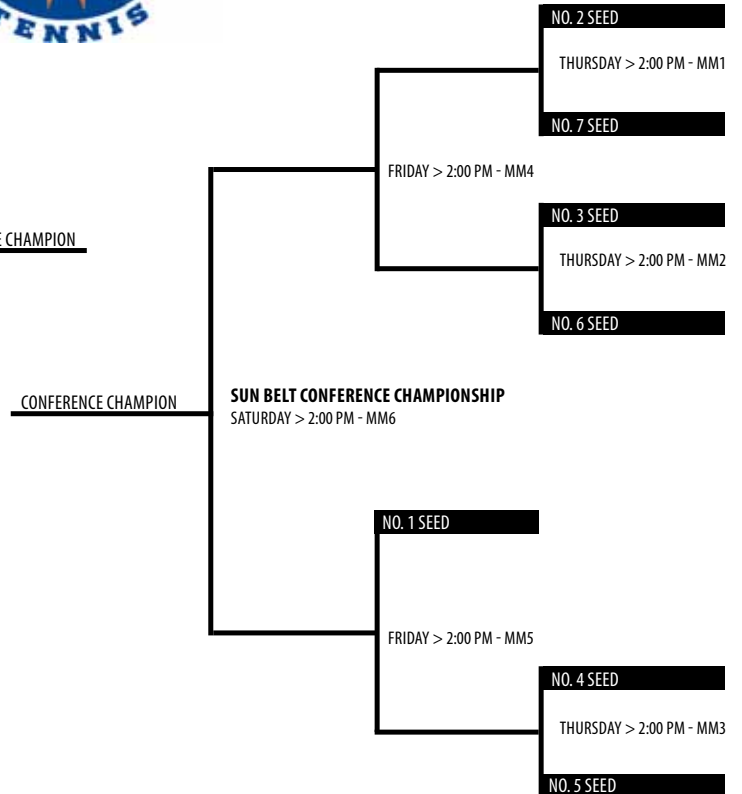

MEN'S BRACKET

All times Central (CST) and subject to change.