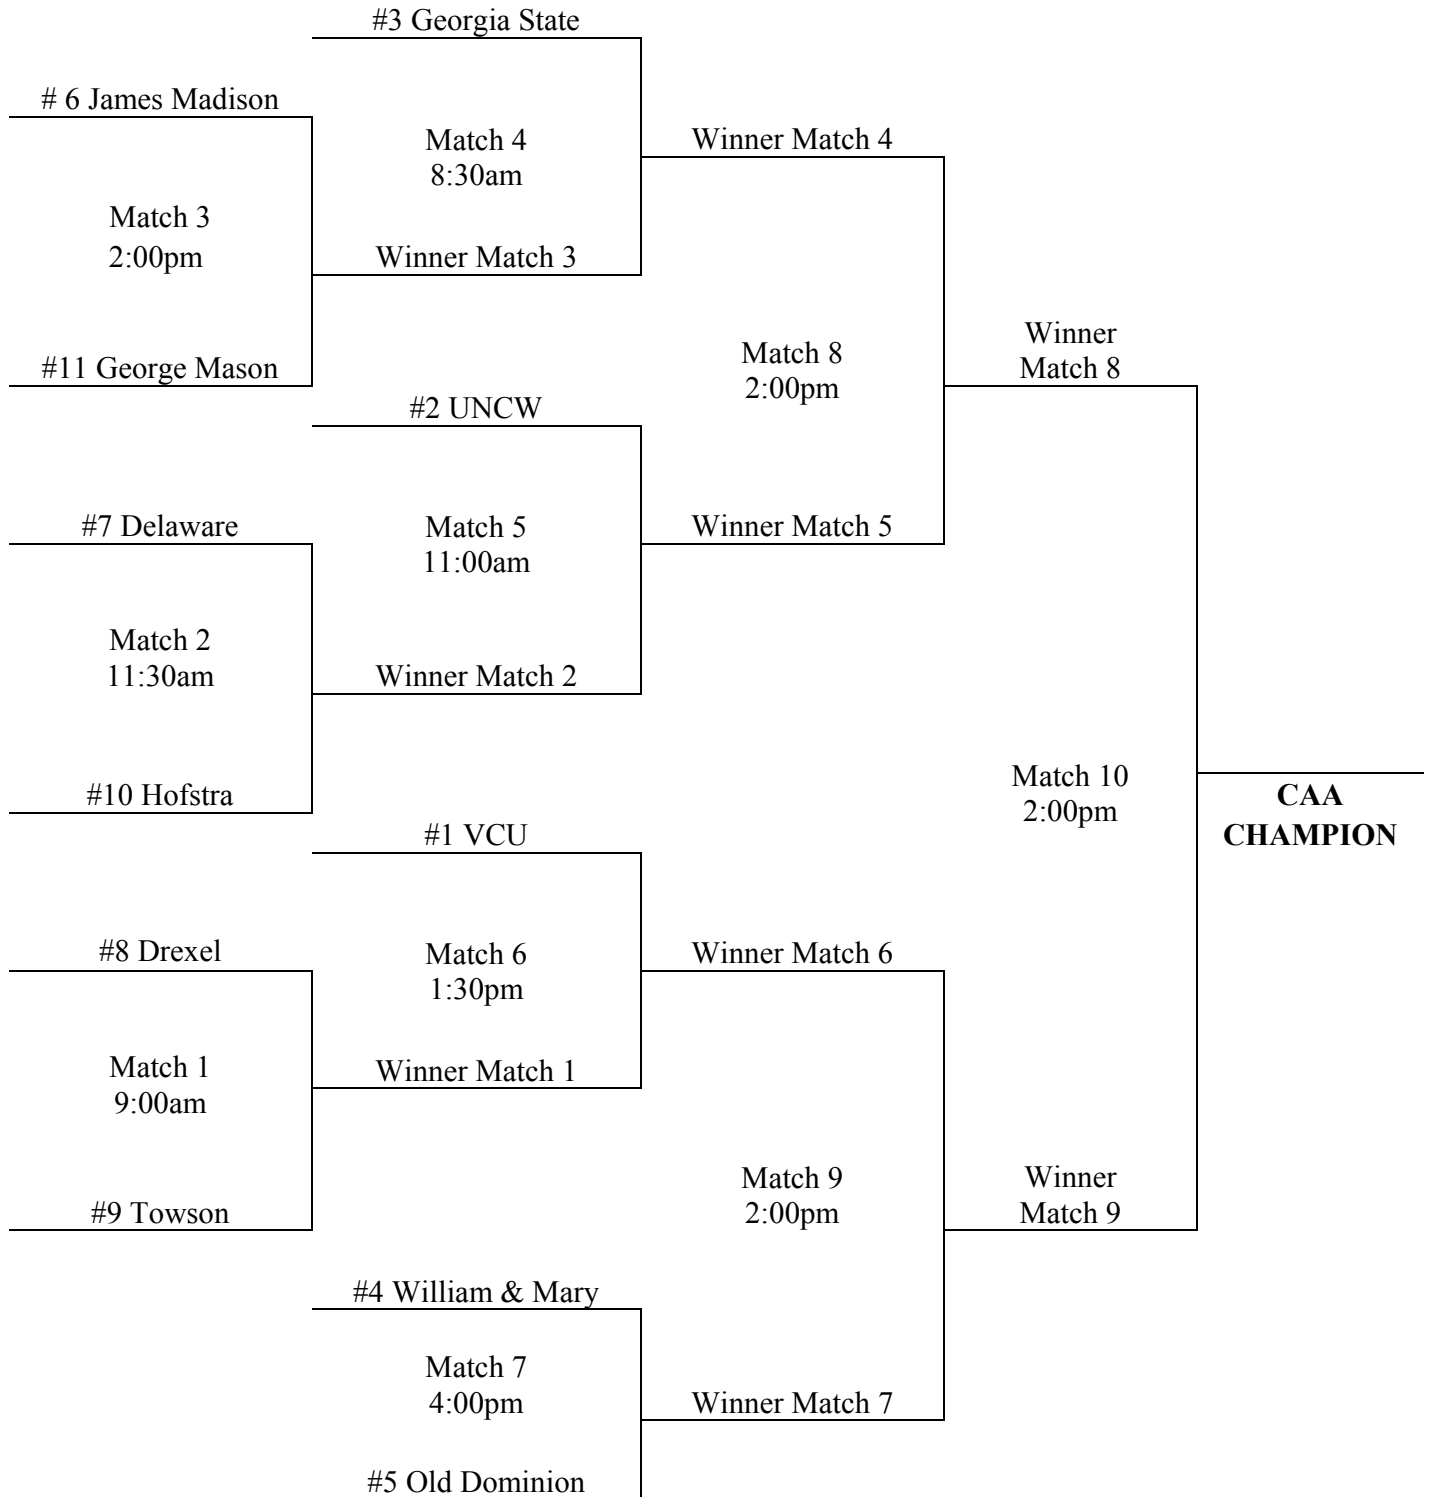

CAA Women's Tennis Championship Bracket

First Round
Thursday, April 19

Quarterfinals
Friday, April 20

Semifinals
Saturday, April 21

Finals
Sunday, April 22