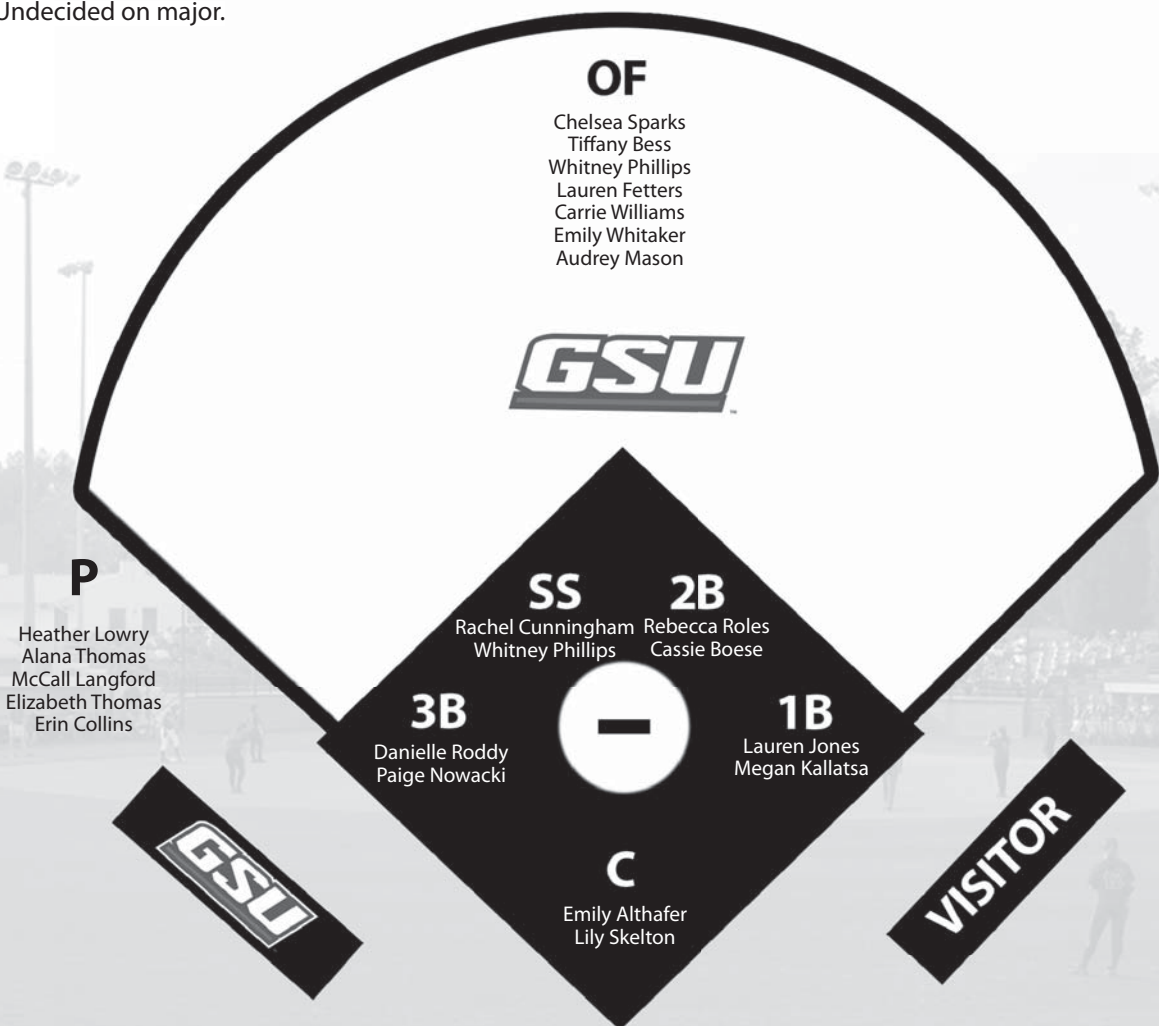

and eight stolen bases in 2007...Hit .301 with three triples, 10 RBI and 18 stolen bases in 2007... Named Cherokee County Athlete of Week three times...Selected to the All-County track squad in 2008-09...County Champion in the 400-meter run in 2008-09...Track team won 2009 county championship.

Personal: Born on July 14, 1991 to Terry and Sandy Williams...Father played baseball at South Alabama...Undecided on major... Would like to someday become a teacher and coach...Favorite team is the Atlanta Braves...Choose Georgia State for the softball program and the chance to play close to home...Choose Georgia State over Western Carolina, Shorter College, Samford and Jacksonville...Undecided on major.