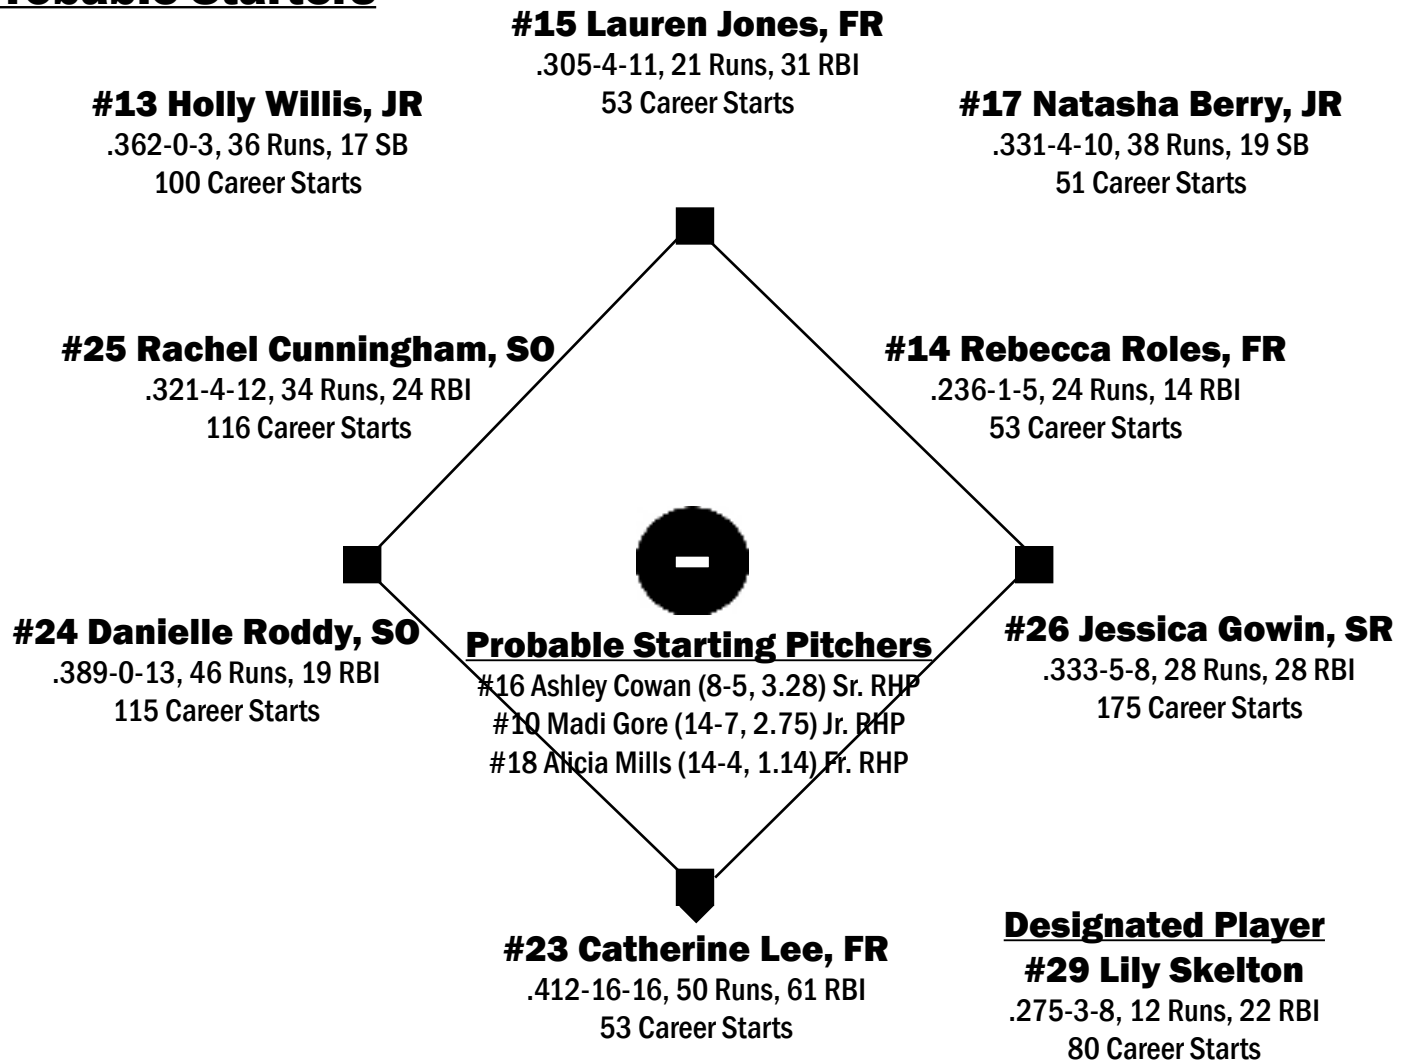

Probable Starters

Coaching Staff

Bob Heck - Head Coach

Kelly Van Houten - Associate Head Coach

Laura McGirr - Assistant Coach

GEORGIA STATE'S PROBABLE DEFENSIVE LINEUP

Pos	#	Name	B/T	Cl.	Avg.	HR	RBI	Note
C	23	Catherine Lee	R/R	Fr.	.412	16	61	CAA Rookie of the Week (3/4, 3/30, 4/8, 4/21)
1B	26	Jessica Gowin	R/R	Sr.	.333	5	28	CAA Player of the Week (Mar. 25)
2B	14	Rebecca Roles	R/R	Fr.	.236	1	14	Started every game as a freshman
SS	25	Rachel Cunningham	R/R	So.	.321	4	24	116 Career starts
3B	24	Danielle Roddy	L/R	So.	.389	0	19	2007 CAA Rookie of the Year, All-CAA
OF	15	Lauren Jones	R/R	Fr.	.305	4	31	CAA Player of the Week (Feb. 19)
OF	17	Natasha Berry	R/R	Jr.	.331	4	26	19 Stolen bases, 13 SAC bunts
OF	13	Holly Willis	R/R	Jr.	.362	0	27	17-for-20 in stolen bases
DP	29	Lily Skelton	R/R	So.	.275	3	22	Has 13 career HR

GEORGIA STATE'S PITCHING ROTATION

#	Name	R/L	Cl.	W-L	SV	ERA	SO	BB	Note
18	Alicia Mills	RHP	Fr.	14-4	0	1.14	157	17	CAA Rookie of the Week (Feb. 19 & Mar. 25)
16	Ashley Cowan	RHP	Sr.	8-5	0	3.28	54	27	Posted 11-9 record in 2007
10	Madi Gore	RHP	Jr.	14-7	0	2.75	99	24	2007 All-CAA (second team)