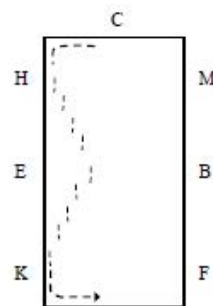

6. KXM Lengthened trot rising
M Working trot sitting

7. Brwn H&K Leg yield left to
quarter line, leg yield
right to rail
K Proceed working trot
sitting

8. FB Shoulder-in left
BX 1/2 circle

9. XE 1/2 circle
EH Shoulder-in right
H Working trot rising
C Turn right
A Exit arena