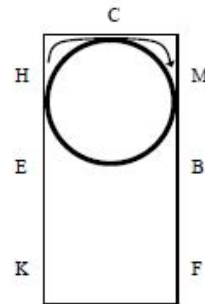

3. C Lengthened canter right lead,
  20m circle
  C Working canter