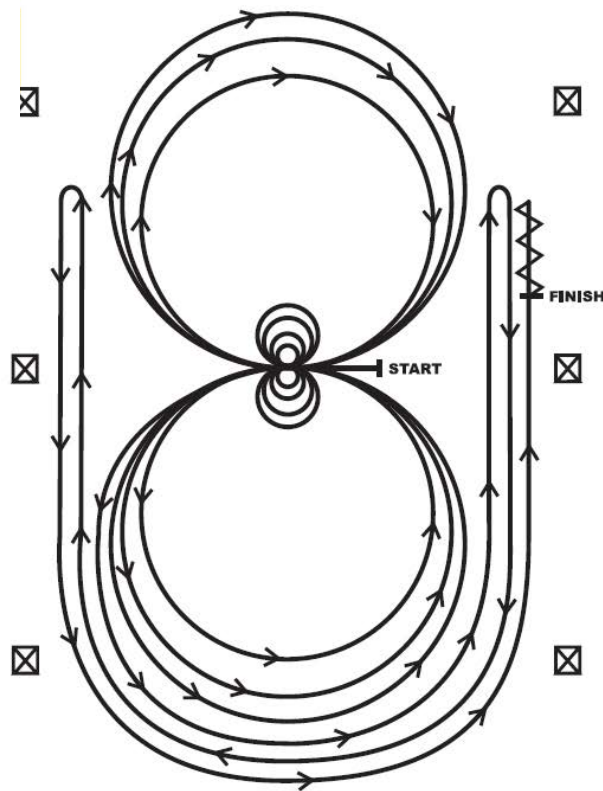

2021 SOUTHEASTERN CONFERENCE EQUESTRIAN CHAMPIONSHIP

REINING SEMIFINAL | FRIDAY, MARCH 29

Horses may walk or jog to the center of arena. Horses must walk or stop prior to starting pattern. Beginning at the center of the arena facing the left wall or fence.

1. Complete four spins to the right. Hesitate.
2. Complete four spins to the left. Hesitate.
3. Beginning on the left lead, complete three circles to the left: the first two circles large and fast; the third circle small and slow. Change leads at the center of the arena.
4. Complete three circles to the right: the first two circles large and fast; the third circle small and slow. Change leads at the center of the arena.
5. Begin a large circle to the left but do not close this circle. Run up the right side of the arena past the center marker and do a right rollback at least twenty feet (six meters) from the wall or fence—no hesitation.
6. Continue back around previous circle but do not close this circle. Run up the left side of the arena past the center marker and do a left rollback at least twenty feet (six meters) from the wall or fence—no hesitation.
7. Continue back around previous circle but do not close this circle. Run up the right side of the arena past the center marker and do a sliding stop at least twenty feet (six meters) from the wall or fence. Back up at least ten feet (three meters). Hesitate to demonstrate the completion of the pattern.