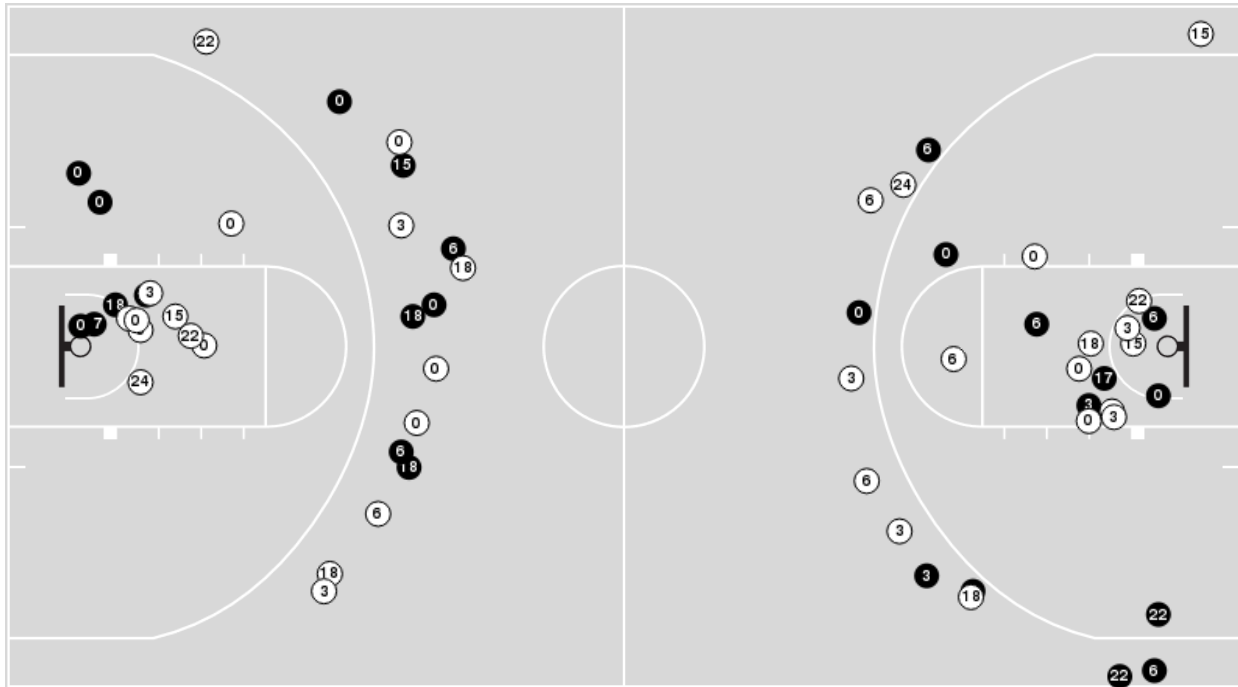

Officials: Sean Hull, Chase Shaw, Anthony Eades

Players => All ; FG Types => All ; Results => All ;

Loyola Maryland

All Field Goals