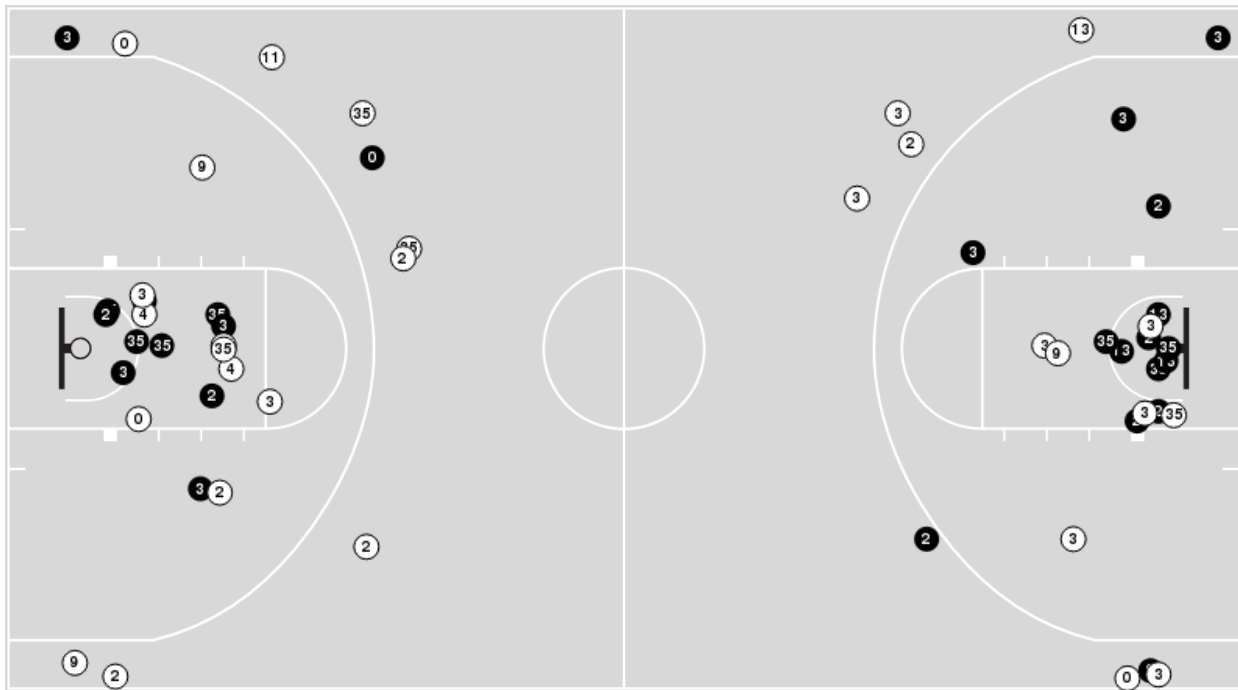

Officials: Sean Hull, Chase Shaw, Anthony Eades

Players => All ; FG Types => All ; Results => All ;

George Mason

All Field Goals