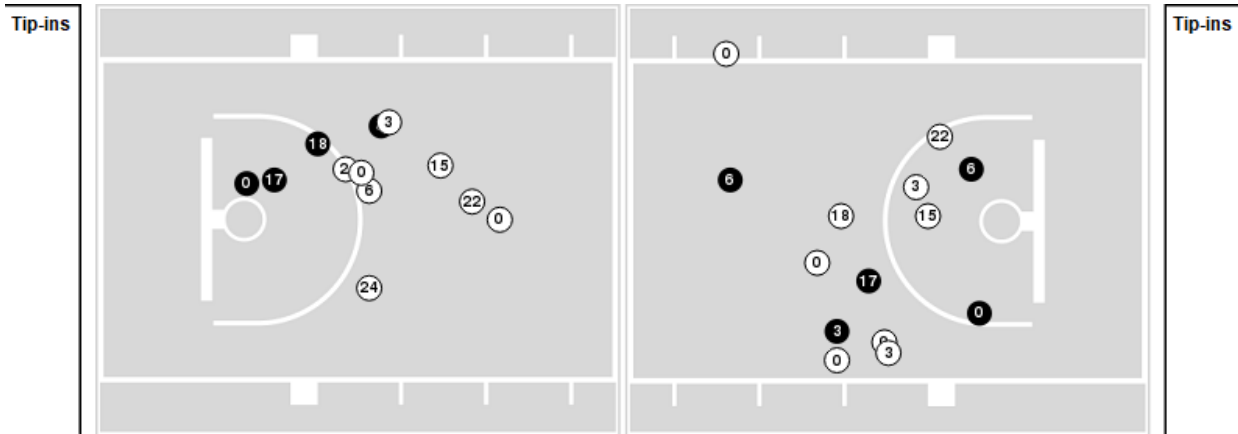

Officials: Sean Hull, Chase Shaw, Anthony Eades

Players => All ; FG Types => All ; Results => All ;

Loyola Maryland

All Field Goals

Shots in the Paint

● Made ○ Missed N - Player Number

Loyola Maryland	M/A	%
Field Goals	26/61	43
2 Points	13/32	41
3 Points	13/29	45
Free Throws	14/17	82