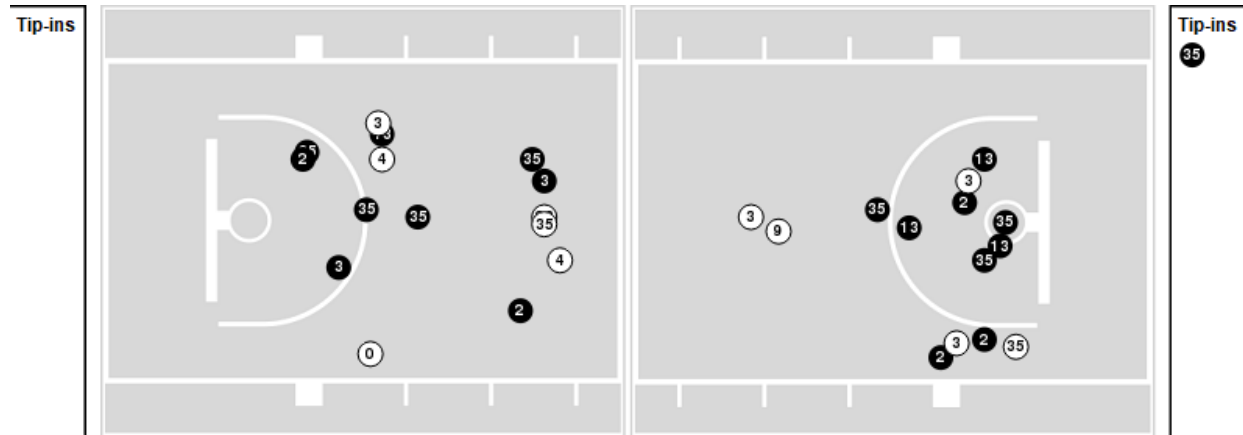

Shots in the Paint

● Made   ○ Missed   N - Player Number

George Mason	M/A	%
Field Goals	27/56	48
2 Points	22/37	59
3 Points	5/19	26
Free Throws	27/34	79

George Mason	M/A	%
Points in the Paint	36 (18/29)	62
Fast Break Points	15 (12/13)	92
Second Chance Points	14 (9/14)	64
Effective FG%	53