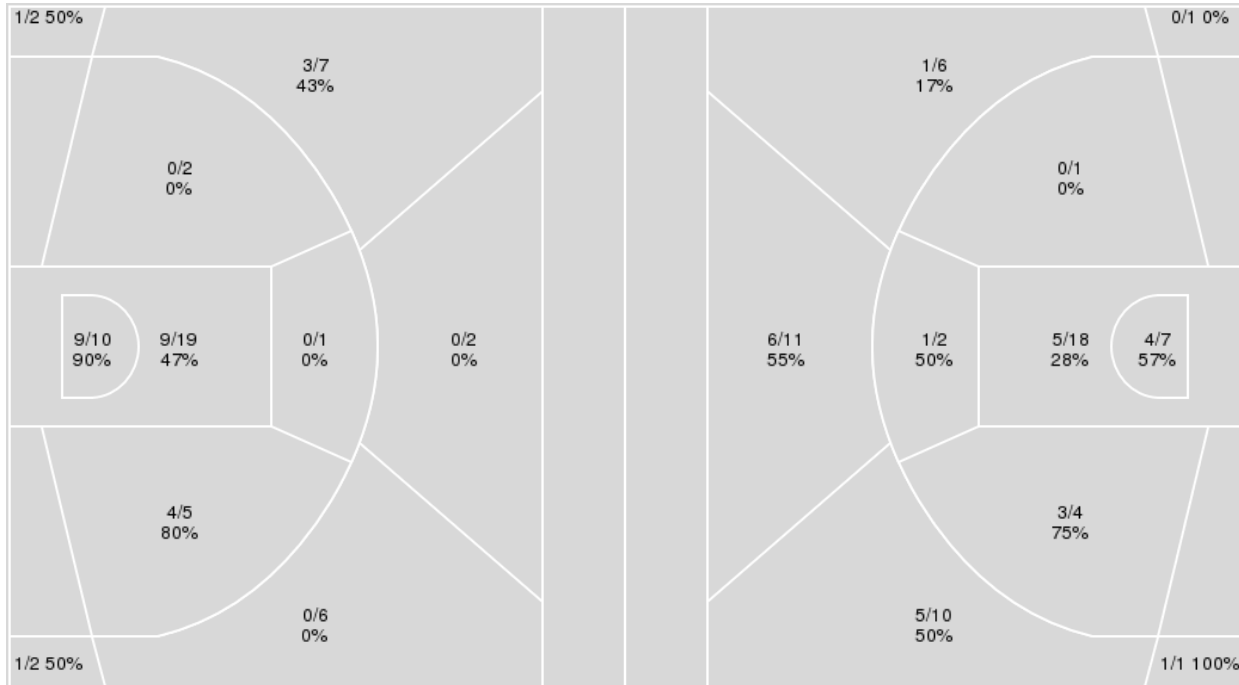

Officials: Sean Hull, Chase Shaw, Anthony Eades

Players => All; FG Types => All ; Results => All ;

Players => All; FG Types => All ; Results => All ;

George Mason

Loyola Maryland

George Mason	M/A	%
Field Goals	27/56	48
2 Points	22/37	59
3 Points	5/19	26
Free Throws	27/34	79

Loyola Maryland	M/A	%
Field Goals	26/61	43
2 Points	13/32	41
3 Points	13/29	45
Free Throws	14/17	82