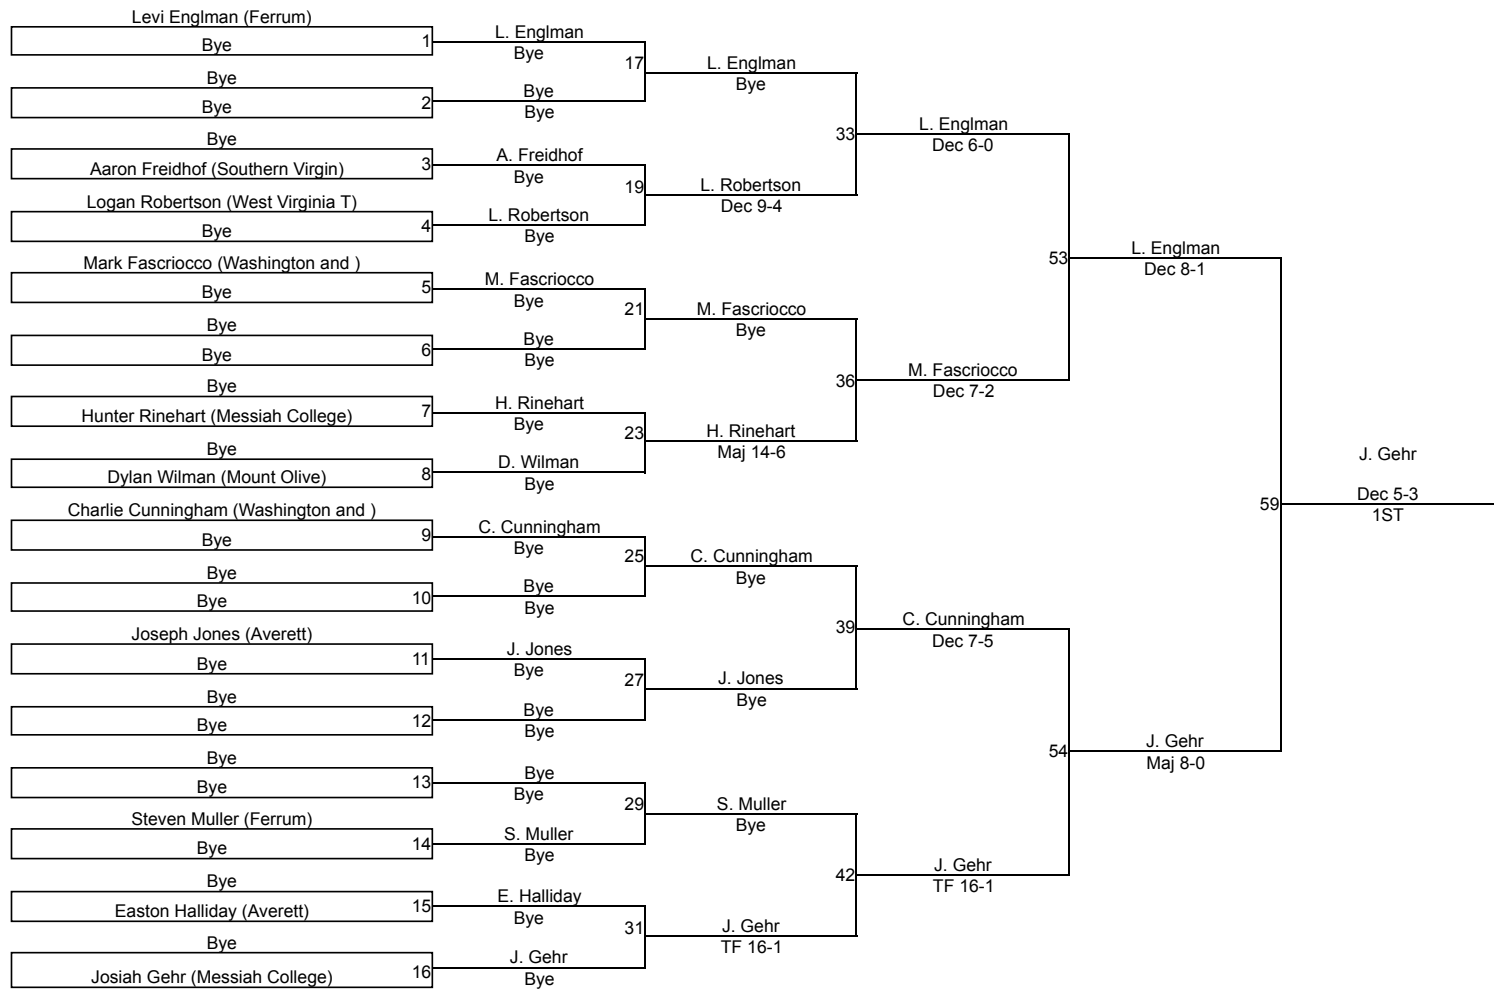

Jim Crytzer Invitational

Jim Crytzer 133