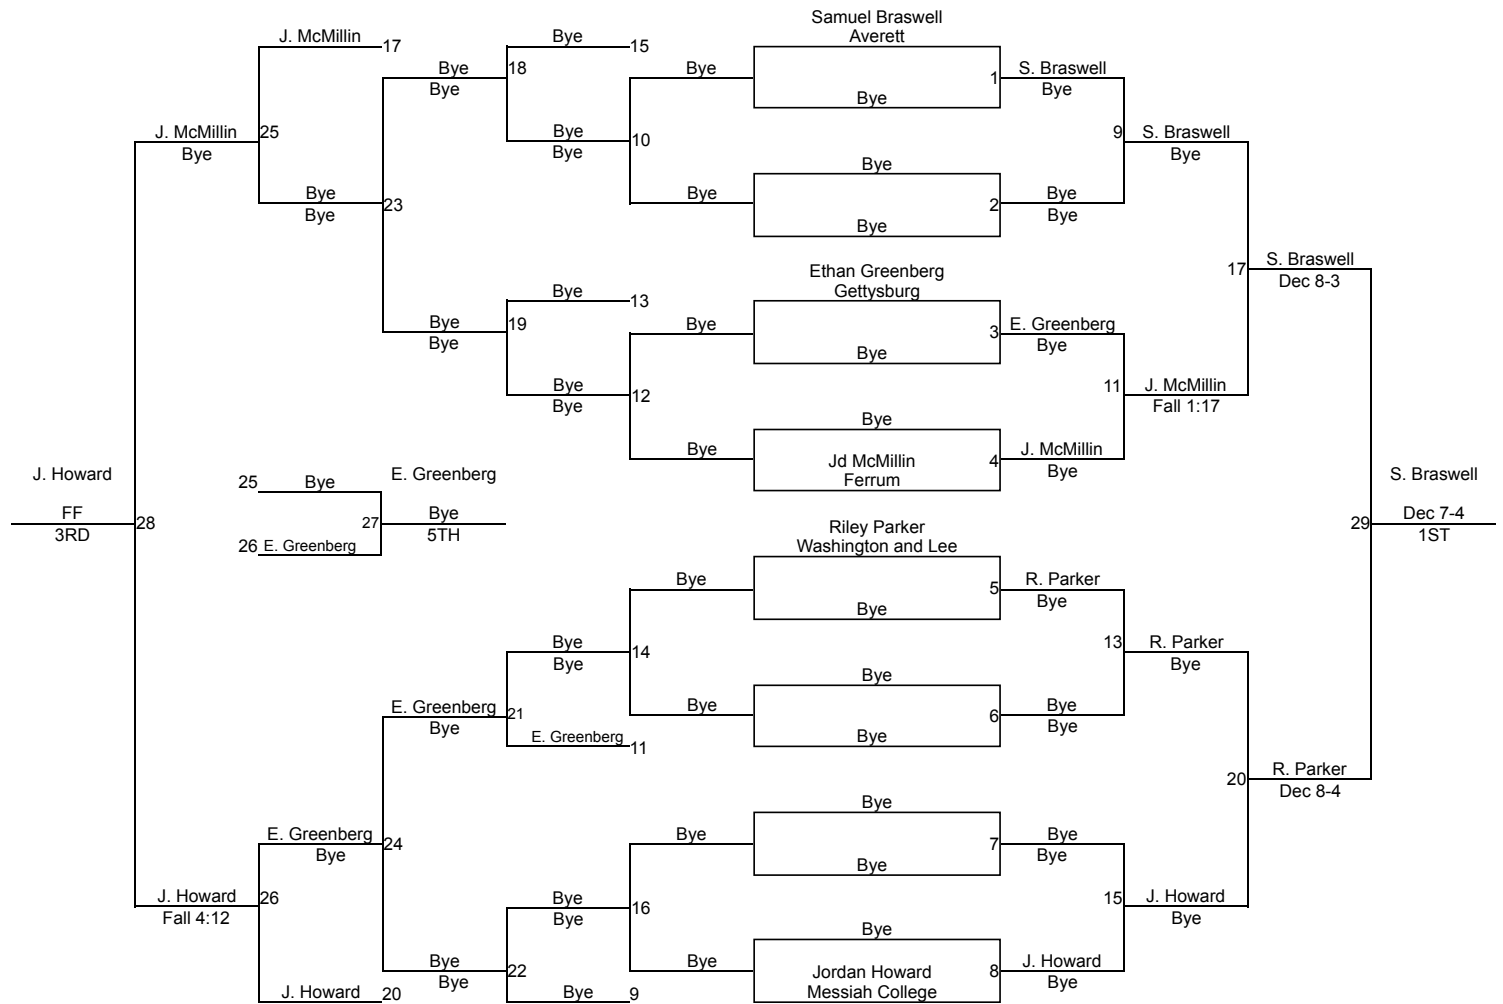

Team Scores

Printed on 01/04/2020 04:38 p.m.

	Team	Abbr	Score
1	Washington and Lee	WLU	153.5
2	Ferrum	FECO	148.0
3	Messiah College	MES	146.5
4	Averett	AVE	101.5
5	Southern Virginia University	SVU	73.5
6	Mount Olive	MO	66.0
7	Kent State-Tuscarawas	KST	21.5
8	Kings College	KC	20.5
9	West Virginia Tech	WVT	14.0
10	Gettysburg	GET	11.0

Jim Crytzer Invitational

Jim Crytzer 125