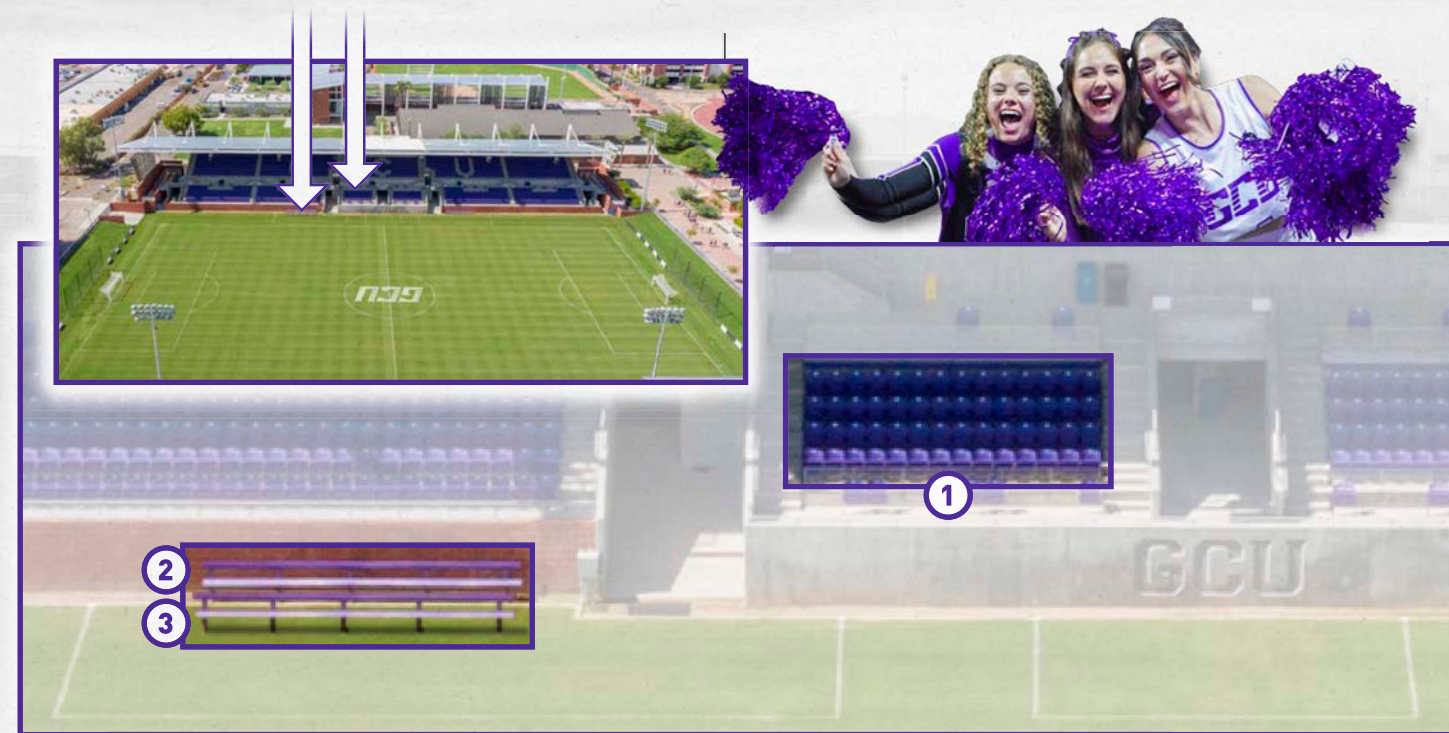

GCU

GCU SOCCER PREMIUM SEATING

3300 W CAMELBACK RD | PHOENIX, AZ 85017

GRAND CANYON UNIVERSITY

-112.133438 33° 30' 41.1156" N | 112° 8' 0.3768" W -112.133438 33° 30' 41.1156" N | 112° 8'

At GCU Men's Soccer, we're building more than a winning team — we're developing young men on and off the field. Success takes a community, and with the support of our coaches, staff, fans, and donors, we're creating an environment where student-athletes can thrive.

Whether you're cheering us on, mentoring, or helping grow the program, you're playing a vital role in shaping their future. Join us in building a legacy we can all be proud of. Lopes Up!

GCU	VIP	PREMIER	EXECUTIVE BOARD
PRICE*	\$2,000	\$5,000	\$10,000
EARLY ON-FIELD ACCESS	✓	✓	✓
IN GAME HYDRATION	✓	✓	✓
SEATS PER PACKAGE	2	2	4
ON-FIELD SEATING		✓	✓
POST-GAME MEAL WITH TEAM		✓	✓
PREMIUM PARKING		✓	✓
HALFTIME LOCKER ROOM ACCESS			✓

GEORGE KIEFER - HEAD COACH

SEATING PACKAGES

SEATING LOCATIONS

[GCULOPES.COM/MSOCCEREXCELLENCE](https://gculopes.com/msoccerexcellence)

① *VIP Seating*

② *Premier Seating*

③ *Executive Board Seating*