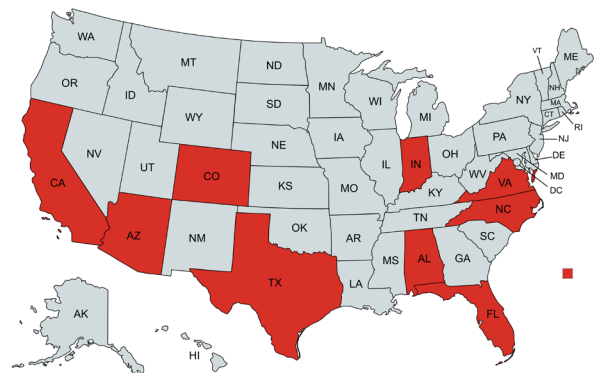

COACHING STAFF

Head Coach	Tim Walton (Oklahoma '96) - 20th season
Assistant Coach	Aric Thomas (Oklahoma '95) - 8th season
Assistant Coach	Francesca Enea (Florida '10) - 2nd Season
Assistant Coach	Stephanie VanBrakle Prothro (Alabama '07) - 1st Season

SUPPORT STAFF

Program Coordinator	Brittany Souillard (Florida '03) - 19th season
Program Assistant	Kaitlyn Leddy (North Dakota '19) - 5th season
Communications	Lauren Staff (Florida '19) - 1st season
Strength & Conditioning, Director of Olympic Sports	Paul Chandler (Harding '03) - 14th season
Athletic Trainer	Kaitlyn Towers (Alabama '20) - 5th season
Athletic Trainer	Lindsey McLlwin (South Alabama '21) - 2nd season
Academic Advisor	Tony Meacham (Cincinnati '95) - 29th season
Graduate Student Manager	Erin Coffel (Kentucky '24) - 1st season
Graduate Student Manager	Katelyn Young (Lehigh '24) - 1st season
Student Managers	Ava Daly, Mariana Abate, Sophie Sklar
Player Development & Data Analysis	Chloe Evans (UCF '24)
Data Analyst	Brooks Walton (UAB '23)

BREAKDOWN BY STATE

ALABAMA (1)	FLORIDA (10)	VIRGINIA (1)
ARIZONA (1)	INDIANA (2)	
CALIFORNIA (3)	NORTH CAROLINA (1)	
COLORADO (1)	TEXAS (2)	

BREAKDOWN BY CLASS

SENIORS & GRADUATE STUDENTS (6)			JUNIORS (2)			SOPHOMORES (6)			FRESHMEN (7)				
1	BROOKE BARNARD	BAH-nard	UTL	8	JOCELYN ERICKSON		C	00	AVA BROWN	RHP/IB	2	KYLIE SHAW	OF
4	RYLEE HOLTORF		INF	31	KENLEIGH CAHALAN	kah-HEY-luhn	INF	7	KEAGAN ROTHROCK	RHP/IB	10	GABI COMIA	Ko-MEE-ah
15	REAGAN WALSH		INF					9	ALYSSA HOVERMALE	Hoe-ver-male	17	LAYLA LAMAR	OF/UTL
18	KARA HAMMOCK	care-uh	RHP					11	MIA WILLIAMS	me-uh	21	TAYLOR SHUMAKER	shoe-maker
27	KENDRA FALBY	FALL-BEE	OF					13	OLIVIA MILLER	LHP	39	KATELYNN OXLEY	RHP
33	KORBE OTIS	core-bee	OF					22	CASSIDY MCLELLAN	mah-KLEL-lan	44	TOWNSEN THOMAS	OF
											51	MAKENNA BELLAIRE	C

BREAKDOWN BY HOW THEY HIT/THROW

HOW THEY HIT - RIGHT (9)		HOW THEY HIT - LEFT (9)		HOW THEY PITCH		SLAP HITTERS (5)	
AVA BROWN	KORBE OTIS	KYLIE SHAW	CASSIDY MCLELLAN	AVA BROWN (RHP)	GABI COMIA		
MIA WILLIAMS	KEAGAN ROTHROCK	JOCELYN ERICKSON	KENDRA FALBY	KEAGAN ROTHROCK (RHP)	KENDRA FALBY		
BROOKE BARNARD	MAKENNA BELLAIRE	GABI COMIA	KENLEIGH CAHALAN	KATELYNN OXLEY (RHP)	CASSIDY MCLELLAN		
REAGAN WALSH	ALYSSA HOVERMALE	LAYLA LAMAR	TOWNSEN THOMAS	KARA HAMMOCK (RHP)	TOWNSEN THOMAS		
RYLEE HOLTORF		TAYLOR SHUMAKER		OLIVIA MILLER (LHP)	KYLIE SHAW