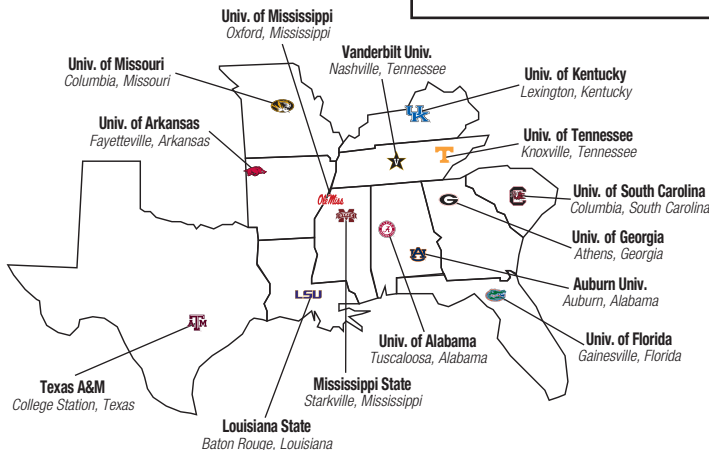

The Southeastern Conference
2201 Richard Arrington Blvd. North
Birmingham, AL 35203

SEC Overall Champions

(UF has won 26 titles in 33 years)

1980	Florida	1993	Florida	2007	Florida
1981	Florida	1994	Georgia		Georgia
1982	Florida	1995	Florida	2008	Florida
1983	Georgia	1996	Florida	2009	Georgia
1984	Florida	1997	Florida	2010	Florida
1985	Florida	1998	Florida	2011	Florida
1986	Florida	1999	Florida	2012	Florida
1987	Florida	2000	Georgia	2013	Florida
1988	Florida	2001	Florida		Georgia
1989	Georgia	2002	Georgia		Texas A&M
1990	Florida	2003	Florida	2014	Alabama
	Georgia	2004	Florida	2015	Florida
1991	Florida	2005	Kentucky		
1992	Florida	2006	Florida		