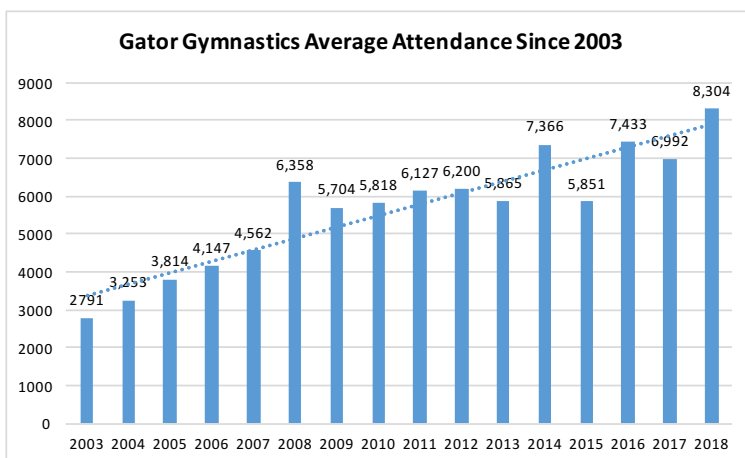

The Rumblin' Tumblin' Reptiles is the Gator gymnastics team's student-booster group.

The Gators drew a program-record 10,855 fans for the 2008 dual meet featuring then-No. 1 Florida and No. 2 Georgia.

Fan interest has been growing for Gator gymnastics, with the team's average attendance growing over the last few seasons. Florida's average of 8,304 per meet in 2018 set the program's record.