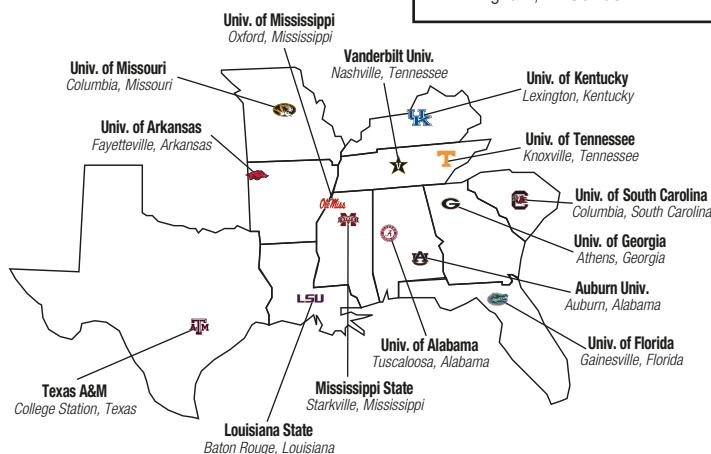

The Southeastern Conference
2201 Richard Arrington Blvd. North
Birmingham, AL 35203

SEC Overall Champions

(UF has won 25 titles in 32 years)

1980	Florida	1991	Florida	2003	Florida
1981	Florida	1992	Florida	2004	Florida
1982	Florida	1993	Florida	2005	Kentucky
1983	Georgia	1994	Georgia	2006	Florida
1984	Florida	1995	Florida	2007	Florida
1985	Florida	1996	Florida		Georgia
1986	Florida	1997	Florida	2008	Florida
1987	Florida	1998	Florida	2009	Georgia
1988	Florida	1999	Florida	2010	Florida
1989	Georgia	2000	Georgia	2011	Florida
1990	Florida	2001	Florida	2012	Florida
	Georgia	2002	Georgia		