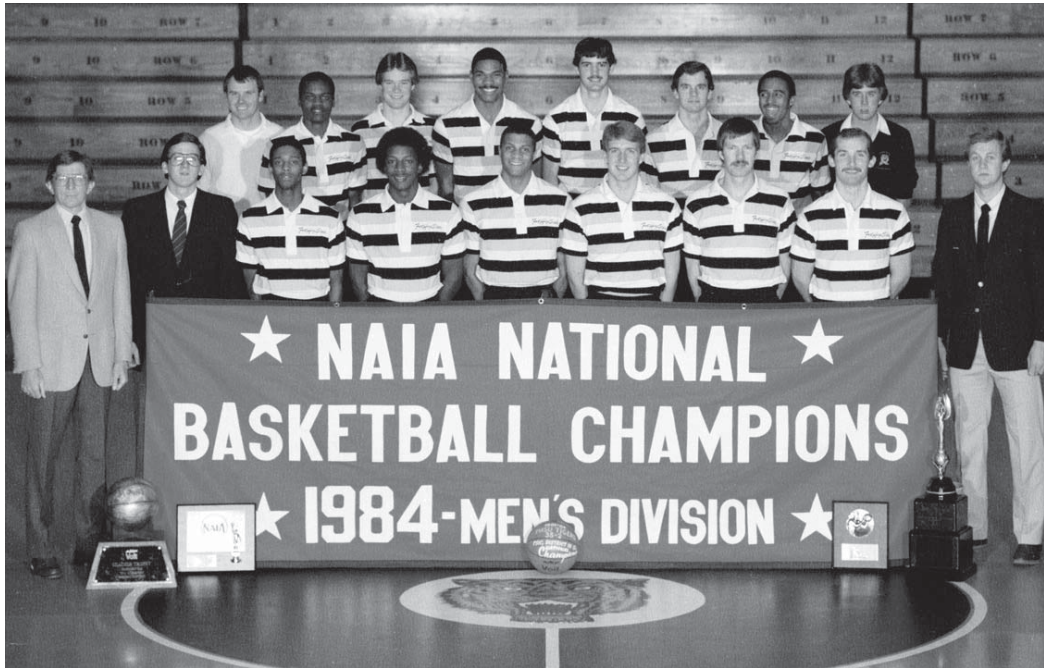

MID-AMERICA INTERCOLLEGIATE ATHLETICS ASSOCIATION

2

2011*, 2013

U
F
C
P
O
Rv
M
Rc
H

1983-84 NAIA NATIONAL CHAMPIONS

1983-84 Tigers: (Front Row) Head Coach Bill Morse, Asst. Coach Mike King, Joe Anderson, Willie Shaw, Nate Rollins, Dan Lier, Tom Wilson, Tim Vanda, Asst. Coach Greg Lackey (Back Row) Head Trainer Brad Brown, Reggie Grantham, Mike Decker, Edgar Eason, Barney Macari, Ron Morse, Raymond Lee, Manager Mike Heshner.