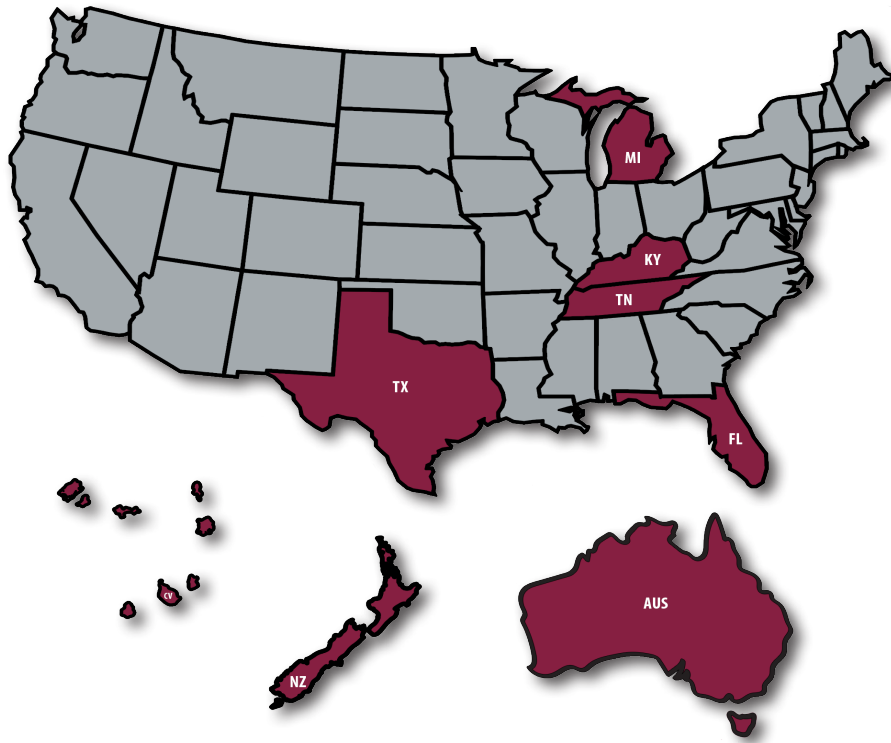

ROSTER BY MAP

BY STATE/COUNTRY

- **AUSTRALIA (1)**
  Althea Kara Angeles
- **CAPE VERDE (1)**
  Joseana Vaz
- **FLORIDA (1)**
  Kailani Lindsey
- **KENTUCKY (5)**
  Jasmine Jordan
  Kenleigh Woods
  Liz Frehofer
  Love Mays
  Savannah Gardner
- **MICHIGAN (1)**
  Ndidiyama Ndukwe
- **NEW ZEALAND (1)**
  Ella Bradley
- **TENNESSEE (1)**
  Madison Lewis
- **TEXAS (1)**
  Zyniah Thomas

BY CLASS

- **FRESHMAN (1)**
  Kenleigh Woods
- **REDSHIRT FRESHMAN (1)**
  Savannah Gardner
- **SOPHOMORE (2)**
  Jasmine Jordan
  Liz Frehofer
- **JUNIOR (3)**
  Kailani Lindsey
  Love Mays
  Madison Lewis
- **SENIOR (1)**
  Ndidiyama Ndukwe
- **FIFTH YEAR (2)**
  Ella Bradley
  Zyniah Thomas
- **GRADUATE STUDENT (2)**
  Althea Kara Angeles
  Joseana Vaz

BY MAJOR/AREA OF STUDY

- **BUSINESS (4)**
  Ella Bradley
  Joseana Vaz
  Kailani Lindsey
  Ndidiyama Ndukwe
- **CHEMISTRY (1)**
  Liz Frehofer
- **EDUCATION (2)**
  Love Mays
  Madison Lewis
- **EXERCISE SPORTS (1)**
  Zyniah Thomas
- **FOOD AND NUTRITION (1)**
  Savannah Gardner
- **HEALTHCARE MANAGEMENT (1)**
  Jasmine Jordan
- **LEADERSHIP (1)**
  Althea Kara Angeles
- **UNDECIDED (1)**
  Kenleigh Woods

BY YEAR BORN

- **2000 (1)**
  Joseana Vaz
- **2001 (2)**
  Althea Kara Angeles
  Ella Bradley
- **2003 (2)**
  Ndidiyama Ndukwe
  Zyniah Thomas
- **2004 (2)**
  Kailani Lindsey
  Love Mays
- **2005 (2)**
  Madison Lewis
  Savannah Gardner
- **2006 (2)**
  Jasmine Jordan
  Liz Frehofer
- **2007 (1)**
  Kenleigh Woods