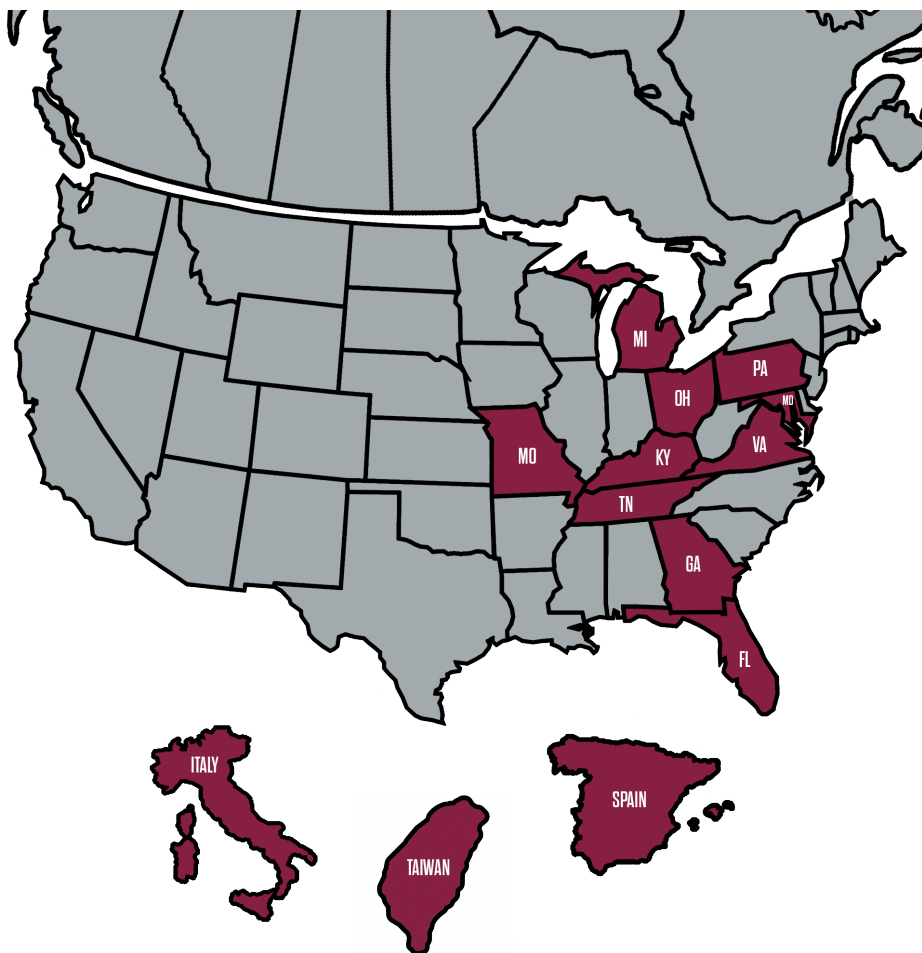

EKU WOMEN'S SOCCER GAME NOTES

ROSTER BY MAP

ROSTER BY STATE OR COUNTRY

Florida (1)
Miae Canales

Georgia (1)
Rachel Phifer

Italy (1)
Chiara Premoli

Kentucky (5)
Emma Spivey
Juliet Strange
Kaitlyn Rowlett
Rachel Robinson
Reese Patrick

Maryland (1)
Caroline Atwill

Michigan (1)
Jordan LeVasseur

Missouri (2)
Emma Wolf
Lily Wolf

Ohio (9)
Ana Manning
Avery May
Brooklyn Larrymore
Ella Grode
Lauren Link
Maddy Murphy
Nicki Klosterman
Peyton Smith
Sydney Taylor

Pennsylvania (1)
Ruby Morgan

Spain (1)
Alba Jimenez

Taiwan (1)
Stephanie Liu

Tennessee (1)
Silvia Shirey

Virginia (2)
Bailey Altizer
Bo Claussen

ROSTER BY POSITION

Goalkeeper (3)
Jordan LeVasseur
Ruby Morgan
Stephanie Liu

Defender (8)
Bo Claussen
Brooklyn Larrymore
Emma Spivey
Juliet Strange
Kaitlyn Rowlett
Miae Canales
Reese Patrick
Sydney Taylor

Midfielder (11)
Alba Jimenez
Avery May
Bailey Altizer
Caroline Atwill
Chiara Premoli
Emma Wolf
Lily Wolf
Maddy Murphy
Nicki Klosterman
Peyton Smith
Rachel Robinson

Forward (5)
Ana Manning
Ella Grode
Lauren Link
Rachel Phifer
Silvia Shirey

Sophomore (8)
Ana Manning
Avery May
Brooklyn Larrymore
Ella Grode
Lauren Link
Nicki Klosterman
Peyton Smith
Ruby Morgan

Junior (4)
Chiara Premoli
Juliet Strange
Rachel Robinson
Stephanie Liu

Senior (4)
Emma Spivey
Maddy Murphy
Kaitlyn Rowlett
Sydney Taylor

ROSTER BY CLASS

Freshman (10)
Alba Jimenez
Bailey Altizer
Caroline Atwill
Emma Wolf
Jordan LeVasseur
Lily Wolf
Miae Canales
Rachel Phifer
Reese Patrick
Silvia Shirey

Redshirt Freshman (1)
Bo Claussen