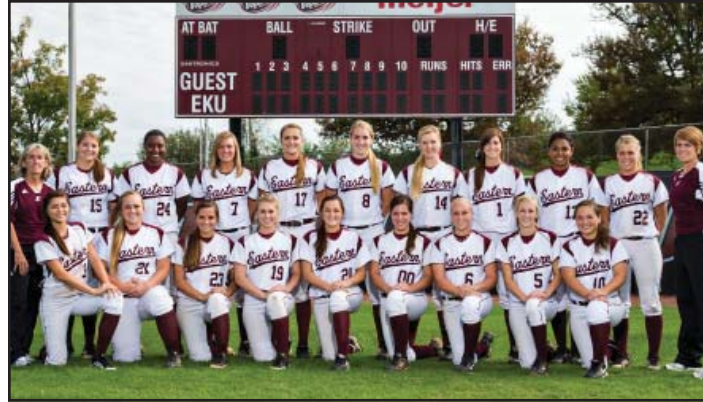

¹Quality Inn Classic, Troy, Ala.
²Phyllis Rafter Memorial, Woodstock, Ga.
³Long Beach State Invite, Long Beach, Calif.
⁴OVC Tournament, Martin, Tenn.

2013 Record: 36-20, 19-6
OVC East Division Champions

2/16	vs. UAB¹	1- 6	L
16	vs. Liberty¹	4- 0	W
17	vs. Ball State¹	8- 6	W
17	vs. Mercer¹	2- 1	W
22	vs. Miami (Ohio)²	10- 2	W
22	at Chattanooga²	3- 4	L
23	vs. Toledo²	9- 2	W
23	vs. Northern Kentucky²	3- 2	W
24	vs. N.C. Central²	9- 0	W
3/ 1	vs. Toledo³	10- 2	W
1	vs. Kent State³	2- 4	L
2	vs. Central Connecticut³	6- 1	W
2	vs. Loyola Chicago³	1- 4	L
3	vs. UIC³	3- 9	L
9	vs. UIC⁴	2- 0	W
9	at Southern Illinois⁴	1- 9	L
10	vs. Wisconsin⁴	1- 5	L
13	at Western Kentucky	3- 8	L
14	at Middle Tennessee	1- 2	L
14	at Middle Tennessee	5- 1	W
16	at Belmont*	7- 4	W

Eastern went 11-2 in OVC road games on the way to winning the 2013 OVC East Division title.

16	at Belmont*	2- 0	W
17	at Belmont*	12- 7	W
19	Ohio	10- 3	W
19	Ohio	7- 0	W
22	SIUE*	1- 4	L
22	SIUE*	11- 3	W
23	Eastern Illinois*	5- 3	W
23	Eastern Illinois*	2- 3	L
27	at Tennessee	0- 8	L
29	Tennessee Tech*	2-11	L
29	Tennessee Tech*	3- 0	W
30	Tennessee Tech*	1- 5	L
4/ 6	at Murray State*	5- 4	W
6	at Murray State*	12- 8	W
7	at Austin Peay*	3- 1	W
7	at Austin Peay*	6- 1	W
10	Kentucky	2- 6	L
10	Kentucky	3- 4	L
13	Tennessee State*	9- 2	W
13	Tennessee State*	13- 5	W
14	Tennessee State*	5- 3	W
20	at Southeast Missouri*	11-12	L
20	at Southeast Missouri*	6- 4	W
21	at UT Martin*	4- 1	W
21	at UT Martin*	5- 3	W
23	Northern Kentucky	8- 0	W
23	Northern Kentucky	3- 2	W
27	at Jacksonville State*	3- 1	W
27	at Jacksonville State*	4- 6	L
5/ 4	Morehead State*	3- 1	W
4	Morehead State*	4- 3	W
8	vs. Jacksonville State⁵	3- 5	L
9	vs. Tennessee Tech⁵	4- 1	W
11	at Eastern Illinois⁵	5- 1	W
11	vs. UT Martin⁵	3- 4	L

¹KSU Classic, Woodstock, Ga.
²Frost Classic, Chattanooga, Tenn.
³Under Armour Classic, hosted by USEF, Clearwater, Fla.
⁴Saluki Invitational, Carbondale, Ill.
⁵OVC Tournament, Charleston, Ill.

2014 Record: 29-22, 15-10

2/ 7	vs. Samford¹	3- 5	L
7	vs. Florida A&M¹	11- 2	W
8	at Mercer¹	0-10	L
8	at Mercer¹	3- 4	L
9	vs. Florida A&M¹	6- 2	W
14	vs. Evansville²	3- 4	L
15	at Samford²	2- 3	L
15	vs. Belmont²	3- 2	W
16	vs. Evansville²	6- 4	W
21	vs. Central Michigan³	5- 6	L
21	at Louisville³	4- 0	W
22	vs. Central Michigan³	3- 0	W
3/ 1	vs. Butler⁴	6- 3	W
1	at #8 Kentucky⁴	1- 2	L

8	vs. Marist⁵	2- 0	W
8	vs. Connecticut⁵	2- 3	L
9	vs. Wright State⁵	4- 0	W
9	at Winthrop⁵	1- 5	L
11	at South Carolina	0- 8	L
13	at UNCG	5- 2	W
15	at Tennessee State*	1- 0	W
15	at Tennessee State*	1- 4	L
22	Southeast Missouri*	5- 1	W
22	Southeast Missouri*	3- 5	L
23	UT Martin*	5- 0	W
23	UT Martin*	12- 4	W
4/ 1	East Tennessee State	5- 0	W
1	East Tennessee State	4- 3	W
5	at Eastern Illinois*	2- 1	W
5	at Eastern Illinois*	0- 1	L
6	at SIUE*	0- 2	L
6	at SIUE*	8- 5	W
8	at Morehead State*	4- 0	W
8	at Morehead State*	5- 0	W
12	Belmont*	4- 3	W
12	Belmont*	4- 1	W
13	Belmont*	1- 3	L
18	Murray State*	7- 0	W
18	Murray State*	4- 2	W
19	Austin Peay*	3- 0	W
19	Austin Peay*	4- 8	L
22	at Northern Kentucky	7- 4	W
22	at Northern Kentucky	1- 2	L
26	at Tennessee Tech*	2- 0	W
26	at Tennessee Tech*	1- 9	L
27	at Tennessee Tech*	2- 3	L
5/ 3	Jacksonville State*	0- 2	L
3	Jacksonville State*	3- 6	L
4	Jacksonville State*	3- 2	W
7	vs. Murray State⁶	6- 7	L
8	vs. Morehead State⁶	6- 0	W

¹Mercer Invitational, Macon, Ga.
²2014 Samford Invitational, Birmingham, Ala.
³Cardinal Classic, Louisville, Ky.
⁴UK Tournament, Lexington, Ky.
⁵Winthrop/adidas Invitational, Rock Hill, S.C.
⁶OVC Tournament, Jacksonville, Ala.

2015 Record: 24-28, 15-10

2/ 5	vs. Jackson State¹	1- 0	W
6	vs. #3 Alabama¹	0- 8	L
6	vs. Houston Baptist¹	4- 2	W
7	vs. FIU¹	1- 4	L
7	vs. #23 South Alabama¹	1- 0	W
8	vs. Lamar¹	4- 7	L
20	vs. N.C. State²	1- 8	L
20	vs. Georgia Southern²	6- 3	W
21	vs. North Carolina²	0- 7	L
21	vs. Bradley²	9- 8	W
22	vs. N.C. State²	2- 5	L