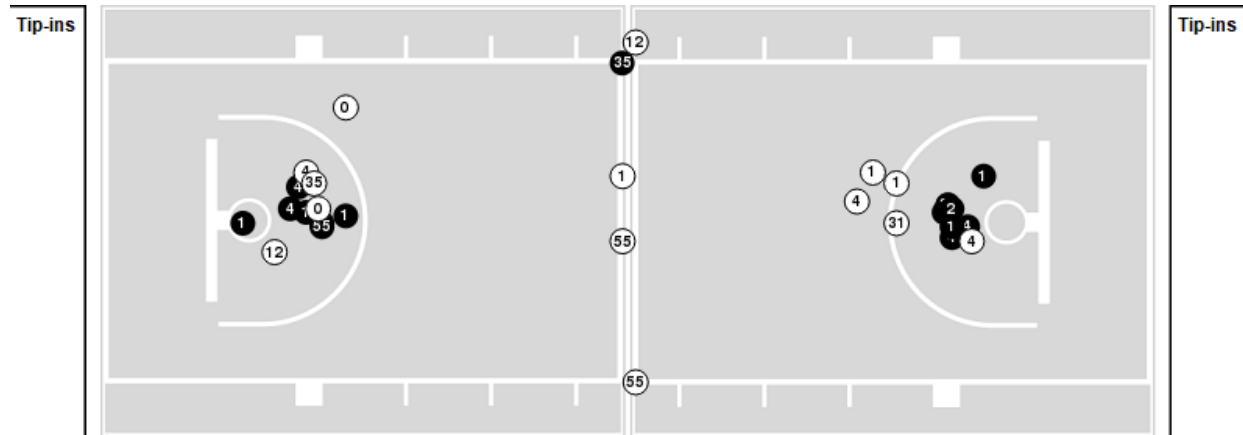

Blow Up Chart

● Made   ○ Missed   N - Player Number

East Carolina	M/A	%
Field Goals	25/60	42
2 Points	23/47	49
3 Points	2/13	15
Free Throws	16/23	70

East Carolina	M/A	%
Points in the Paint	30 (15 / 27)	56
Fast Break Points	27 (18/20)	90
Second Chance Points	5 (4/11)	36
Effective FG%	43