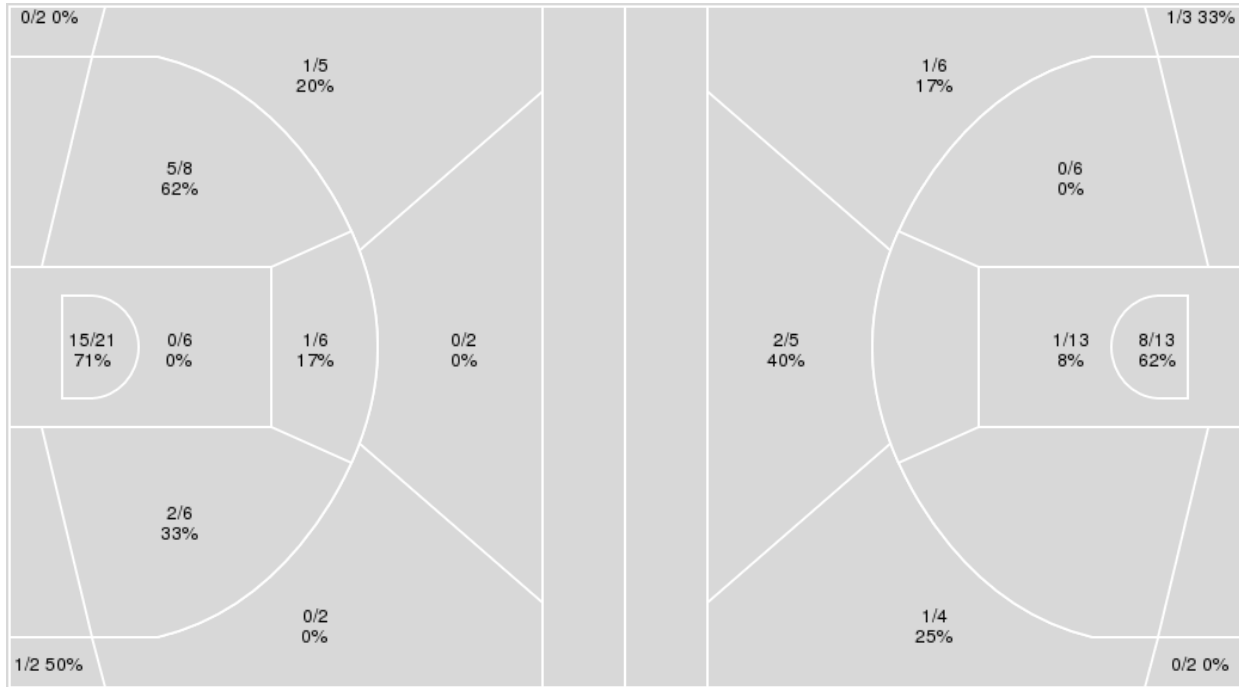

Officials: Norma Jones, Ron Ledington, Kelsey Reynolds

{ Players => 0, 1, 2, 3, 4, 11, 12, 20, 21, 22, 31, 33, 35, 55; } FG Types => All; Results => All;

{ Players => 1, 2, 3, 4, 5, 10, 11, 15, 22, 23, 24, 25, 33, 35, 52, 53; } FG Types => All; Results => All;

East Carolina

Memphis

East Carolina	M/A	%
Field Goals	25/60	42
2 Points	23/47	49
3 Points	2/13	15
Free Throws	16/23	70

Memphis	M/A	%
Field Goals	14/52	27
2 Points	9/32	28
3 Points	5/20	25
Free Throws	5/10	50