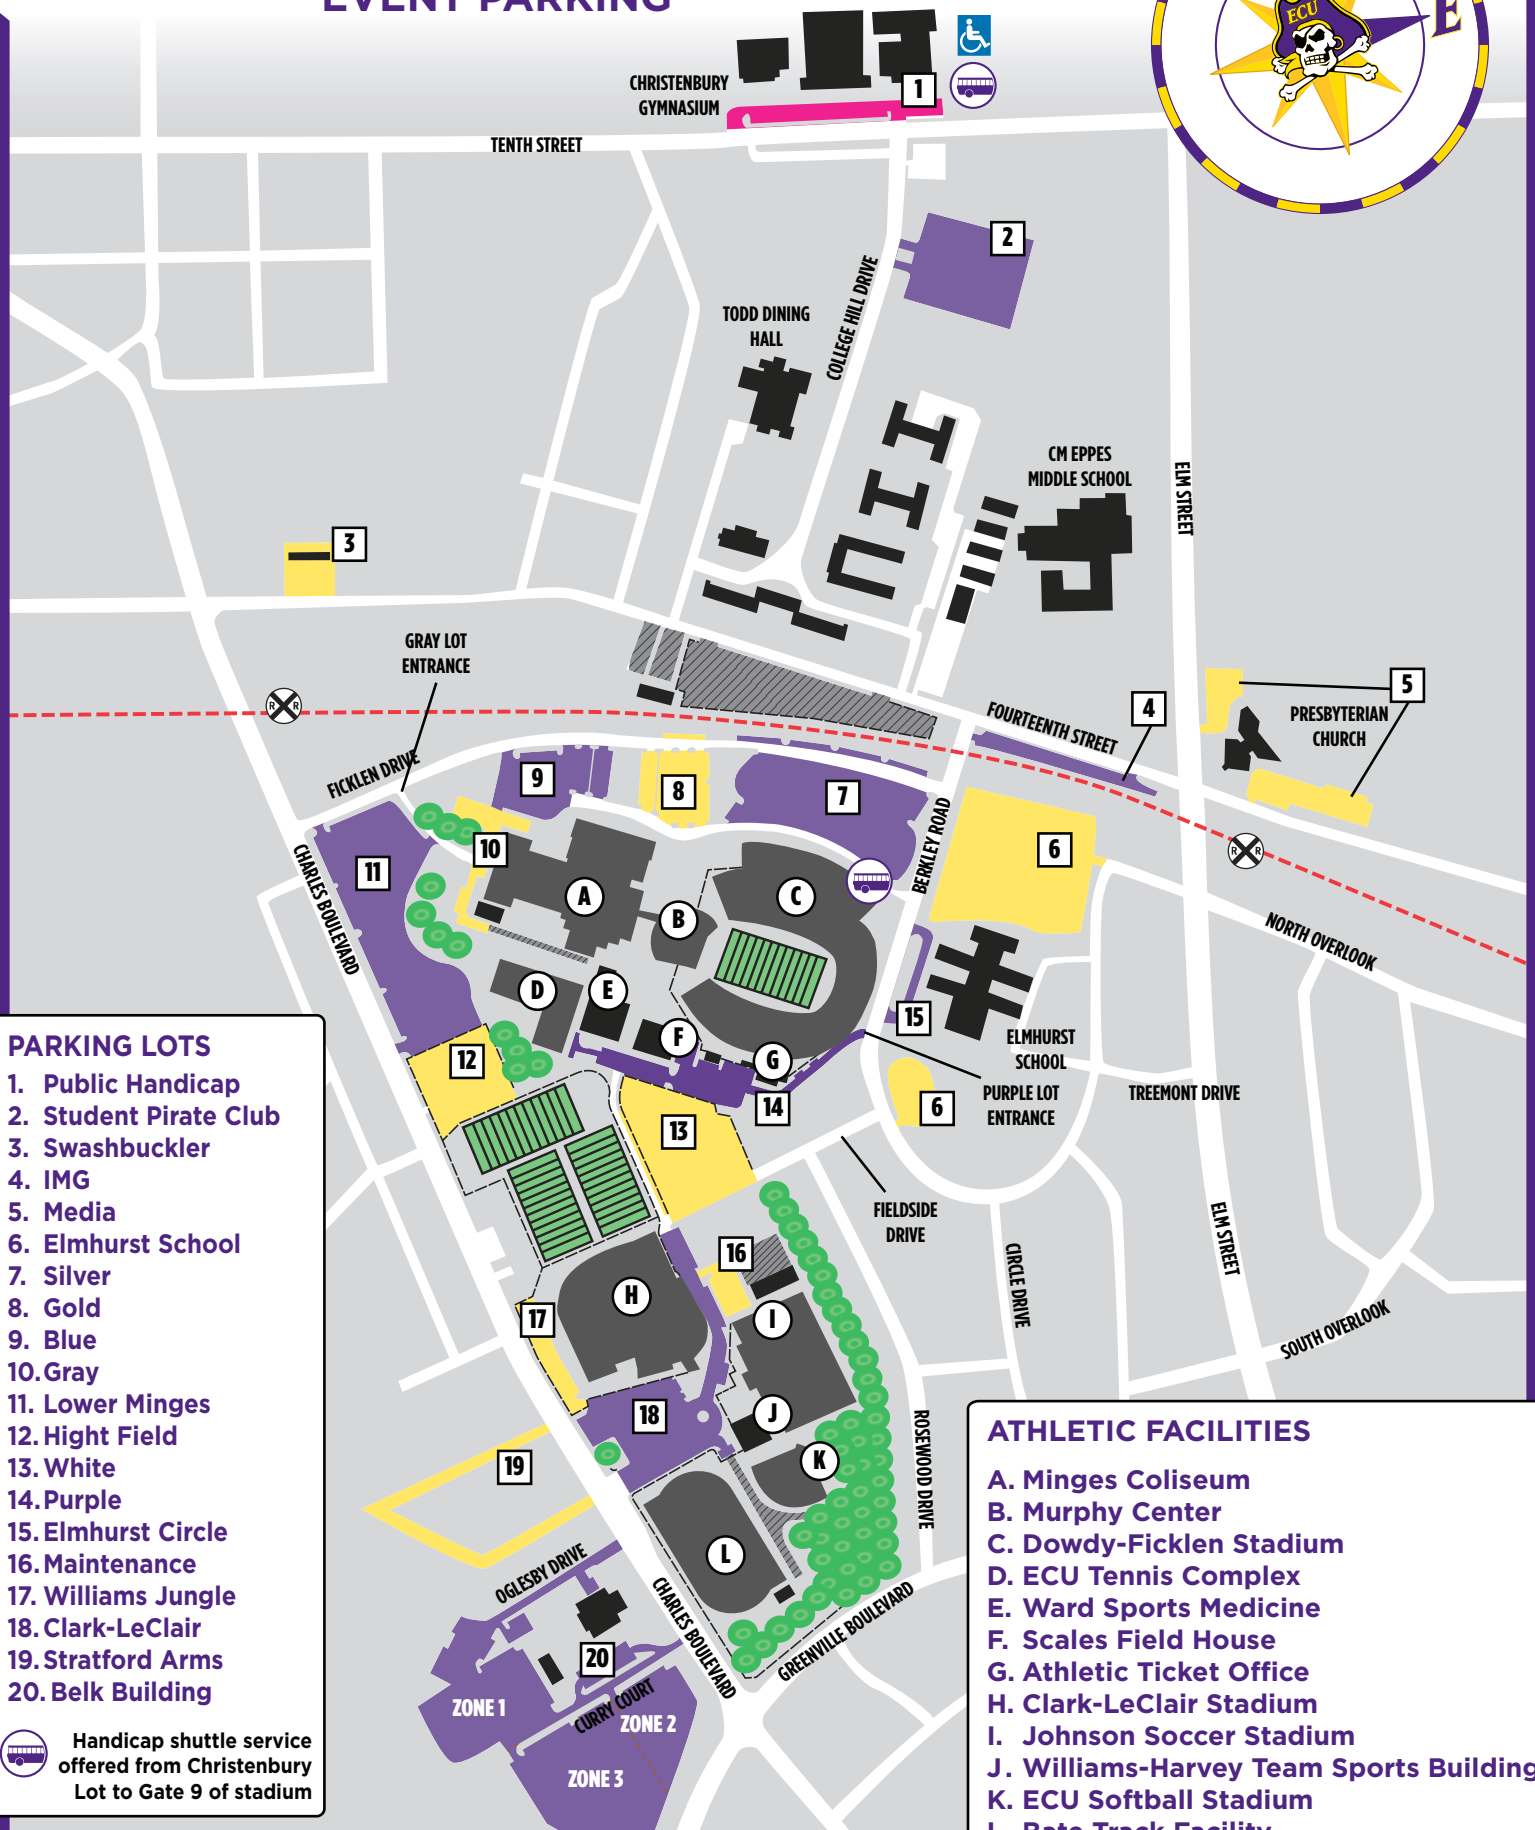

EAST CAROLINA

EVENT PARKING

PARKING LOTS

1. Public Handicap
2. Student Pirate Club
3. Swashbuckler
4. IMG
5. Media
6. Elmhurst School
7. Silver
8. Gold
9. Blue
10. Gray
11. Lower Minges
12. Hight Field
13. White
14. Purple
15. Elmhurst Circle
16. Maintenance
17. Williams Jungle
18. Clark-LeClair
19. Stratford Arms
20. Belk Building

Handicap shuttle service offered from Christenbury Lot to Gate 9 of stadium

ATHLETIC FACILITIES

- A. Minges Coliseum
- B. Murphy Center
- C. Dowdy-Ficklen Stadium
- D. ECU Tennis Complex
- E. Ward Sports Medicine
- F. Scales Field House
- G. Athletic Ticket Office
- H. Clark-LeClair Stadium
- I. Johnson Soccer Stadium
- J. Williams-Harvey Team Sports Building
- K. ECU Softball Stadium
- L. Bate Track Facility