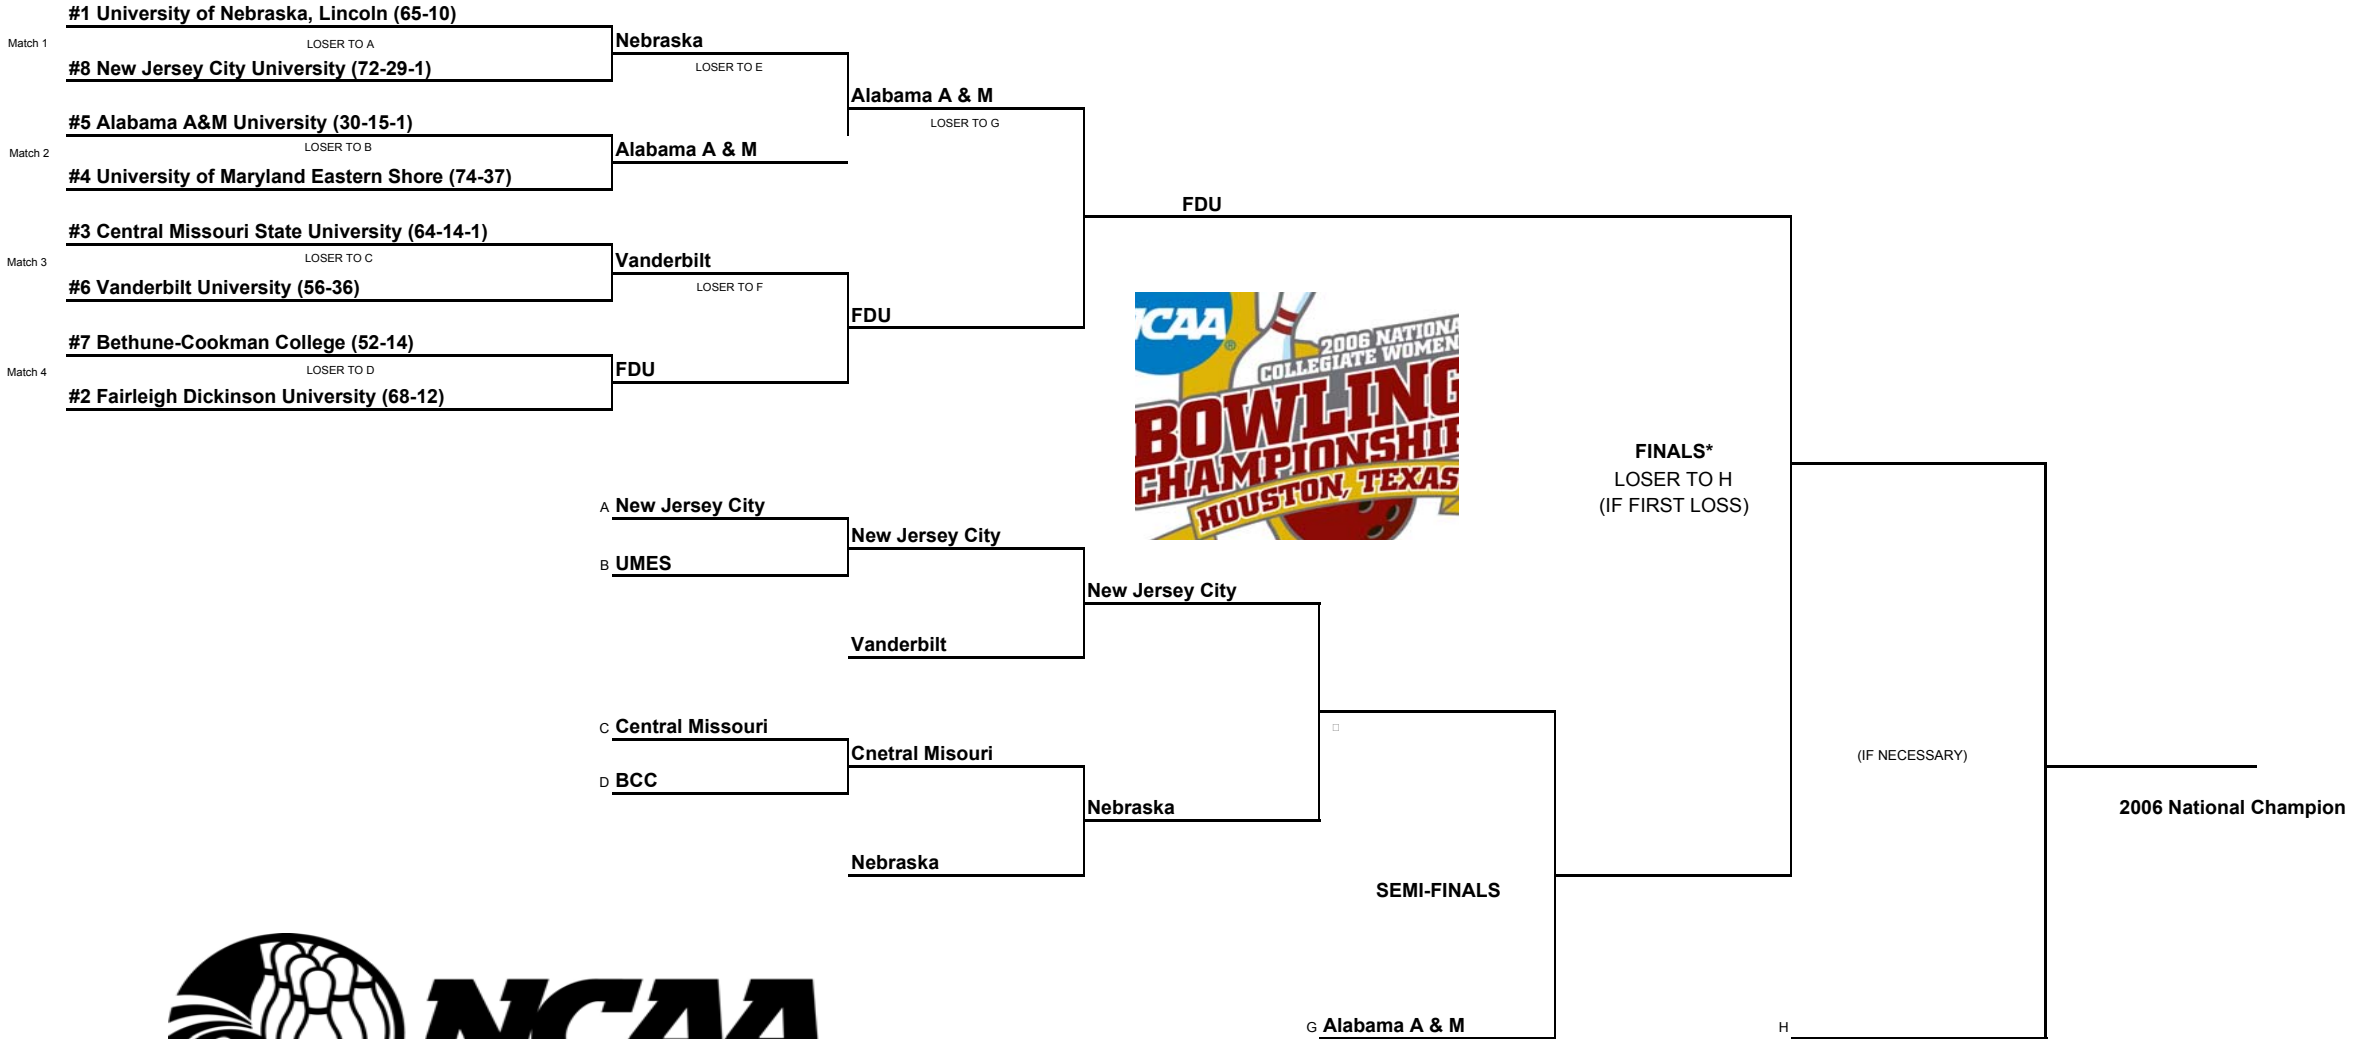

2006 National Collegiate Women's **Bowling Championship**  
**April 13 - 16**  
**Houston, TX**

**Round 1**  
 Friday 8:30 - 10:30

**Round 2**  
 Friday 6:30pm

**Round 3**  
 Saturday 8:15am

**Round 4**  
 Saturday 9:30am

**Round 5**  
 Saturday 10:45am

**Round 6**  
 Sunday 12:00 noon

All rounds will be played at Emerald Bowling in Houston, Texas  
 Finals will air on ESPN, Sunday April 16 at 3:00 pm ET