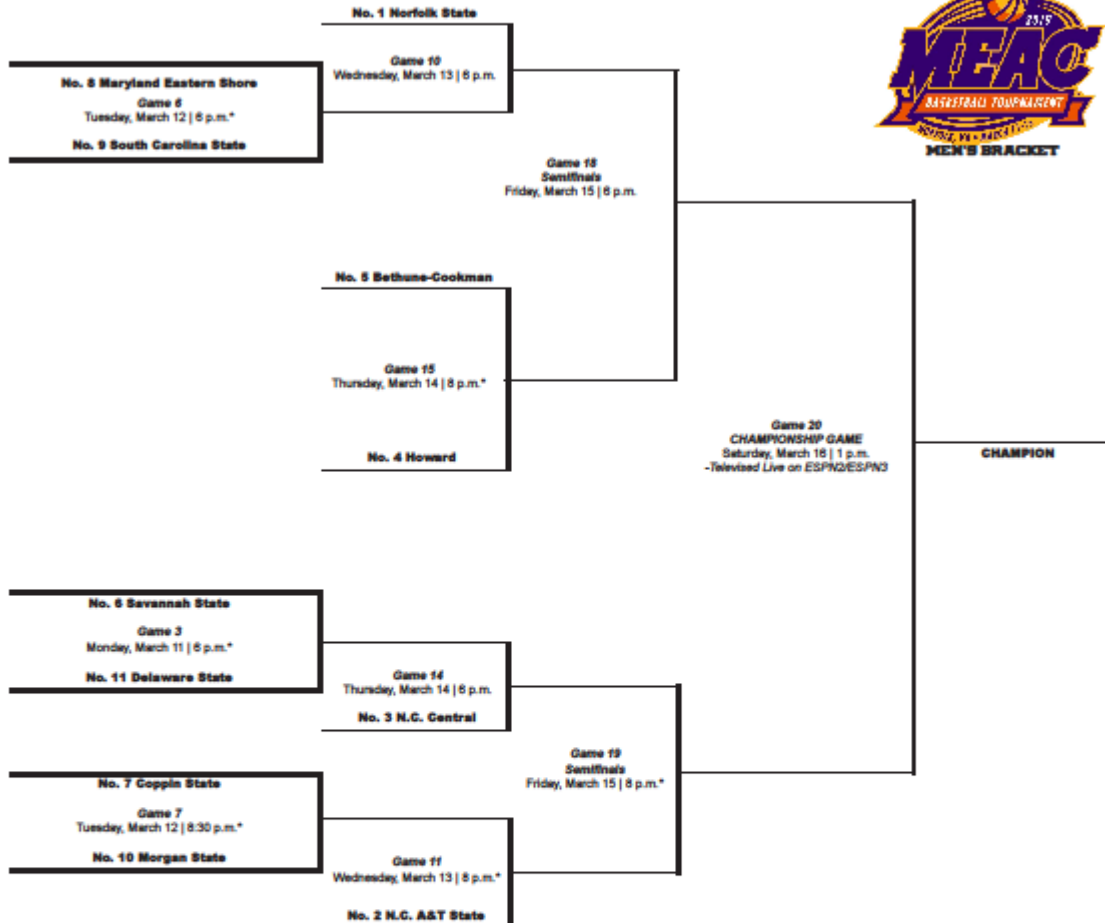

2019 MEAC MEN'S BASKETBALL TOURNAMENT

MARCH 11-16 - NORFOLK, VIRGINIA (Scope Arena)

2019 MID-EASTERN ATHLETIC CONFERENCE MEN'S BASKETBALL CHAMPIONSHIP SCHEDULE MARCH 11-16, 2019 | NORFOLK SCOPE ARENA

First Round | Monday, March 11 - SESSION 1

Game 3: No. 6 Savannah State vs. No. 11 Delaware State, 6 p.m.*

First Round | Tuesday, March 12 - SESSION 2

Game 6: No. 8 Maryland Eastern Shore vs. No. 9 South Carolina State, 6 p.m.*

Game 7: No. 7 Coppin State vs. No. 10 Morgan State, 8:30 p.m.*

Quarterfinals | Wednesday, March 13 - SESSION 4

Game 10: No. 1 Norfolk State vs. Winner of Game 5, 6 p.m.

Game 11: No. 2 North Carolina A&T State vs. Winner of Game 7, 8 p.m.*

Quarterfinals | Thursday, March 14 - SESSION 6

Game 14: No. 3 North Carolina Central vs. Winner of Game 3, 6 p.m.

Game 15: No. 4 Howard vs. No. 5 Bethune-Cookman, 8 p.m.*

Semifinals | Friday, March 15 - SESSION 8

Game 18: Winner of Game 10 vs. Winner of Game 15, 6 p.m.

Game 19: Winner of Game 11 vs. Winner of Game 14, 8 p.m.*

Championship | Saturday, March 16 - SESSION 9

Game 20: Winner of Game 18 vs. Winner of Game 19, 1 p.m.

SOCIAL MEDIA PLATFORMS

FACEBOOK.COM/MEACSPORTS
INSTAGRAM - @MEACSPORTS
WWW.MEACSPORTS.COM

TWITTER - @MEACSPORTS
#MEACMBB
WWW.MEACHOOPS.COM

*start time approximate; game will start 30 minutes after the conclusion of previous game