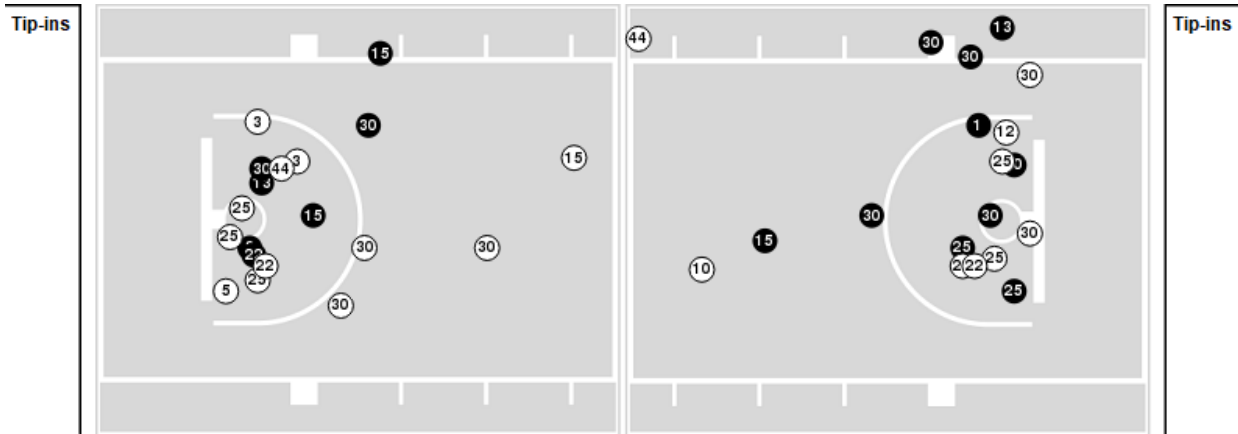

Blow Up Chart

● Made   ○ Missed   N - Player Number

Lehigh	M/A	%
Field Goals	24/64	38
2 Points	20/46	43
3 Points	4/18	22
Free Throws	16/23	70

Lehigh	M/A	%
Points in the Paint	26 (13 / 33)	39
Fast Break Points	7 (6/8)	75
Second Chance Points	11 (7/14)	50
Effective FG%	41