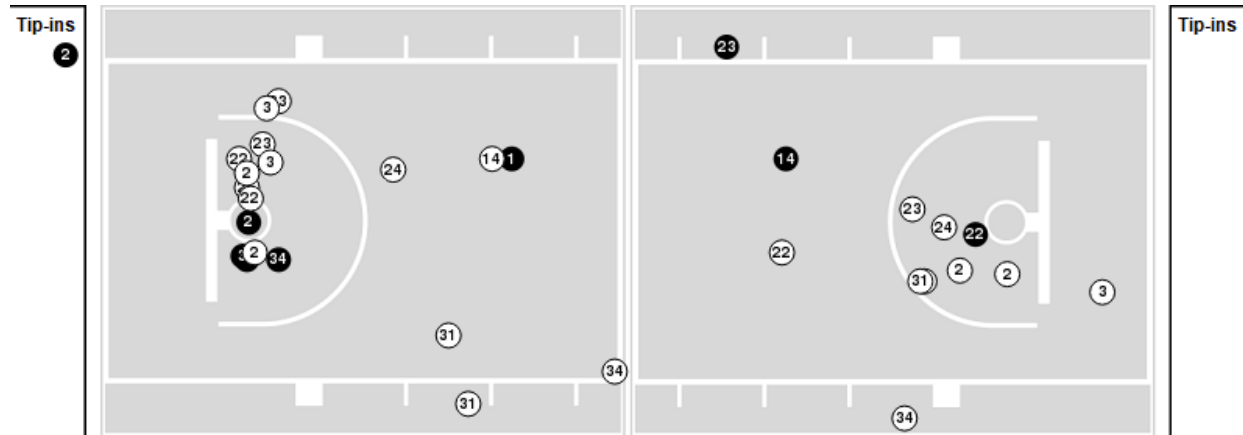

Blow Up Chart

● Made ○ Missed N - Player Number

Delaware St.	M/A	%
Field Goals	14/66	21
2 Points	10/43	23
3 Points	4/23	17
Free Throws	6/15	40

Delaware St.	M/A	%
Points in the Paint	14 (7 / 28)	25
Fast Break Points	4 (2/2)	100
Second Chance Points	7 (3/13)	23
Effective FG%	24