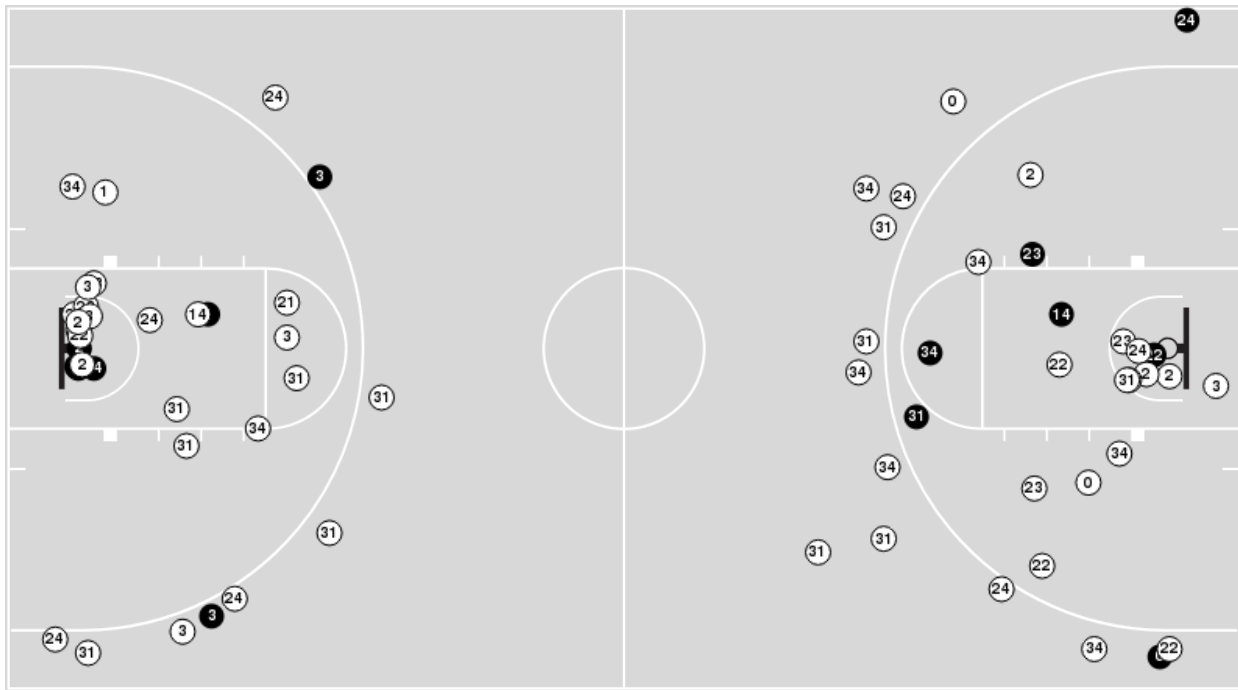

Lehigh at Delaware St.

11/07/19 Memorial Hall, Dover
2019-20 Women's Basketball

Officials: Timothy Greene, Hillary Harwell, Jarod Smoller

Players => 0, 1, 2, 3, 4, 10, 14, 21, 22, 23, 24, 31, 34 FG Types=>All Results=>All

Delaware St.

All Field Goals