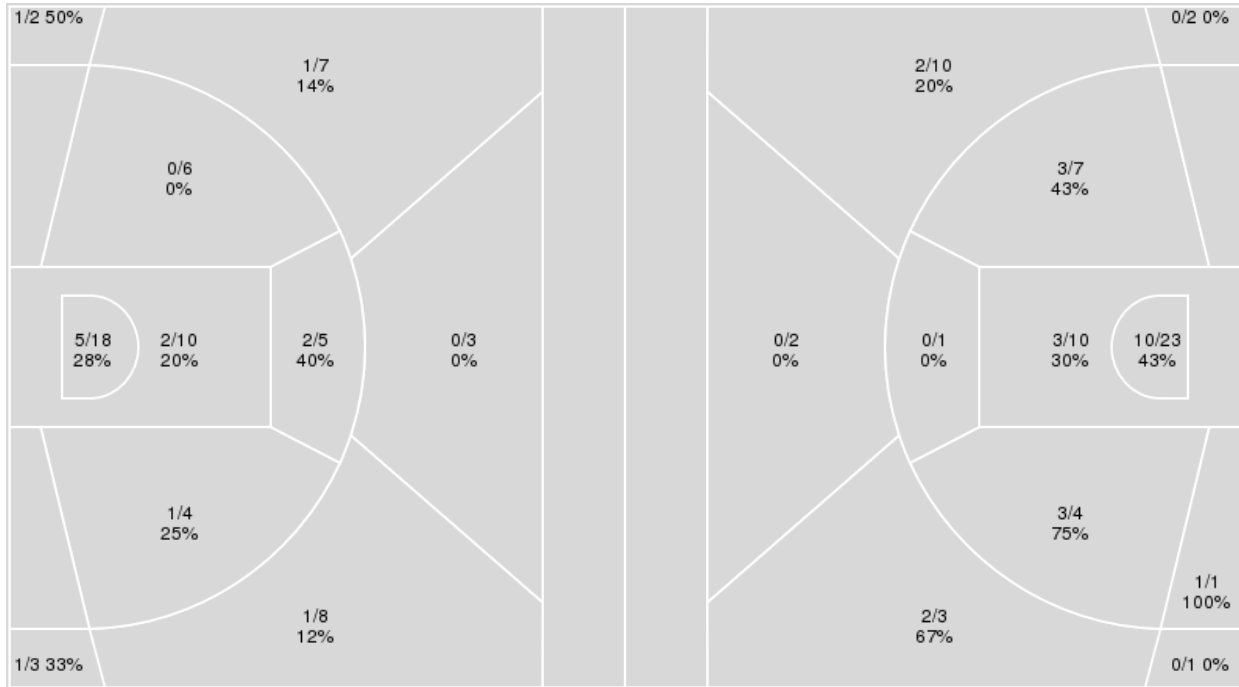

Lehigh at Delaware St.

11/07/19 Memorial Hall, Dover
2019-20 Women's Basketball

Officials: Timothy Greene, Hillary Harwell, Jarod Smoller

{ Players => 0, 1, 2, 3, 4, 10, 14, 21, 22, 23, 24, 31, 34; } FG Types => { Players => All; } FG Types => All; Results => All;
All; Results => All;

Delaware St.

Lehigh

Delaware St.	M/A	%
Field Goals	14/66	21
2 Points	10/43	23
3 Points	4/23	17
Free Throws	6/15	40

Lehigh	M/A	%
Field Goals	24/64	38
2 Points	20/46	43
3 Points	4/18	22
Free Throws	16/23	70