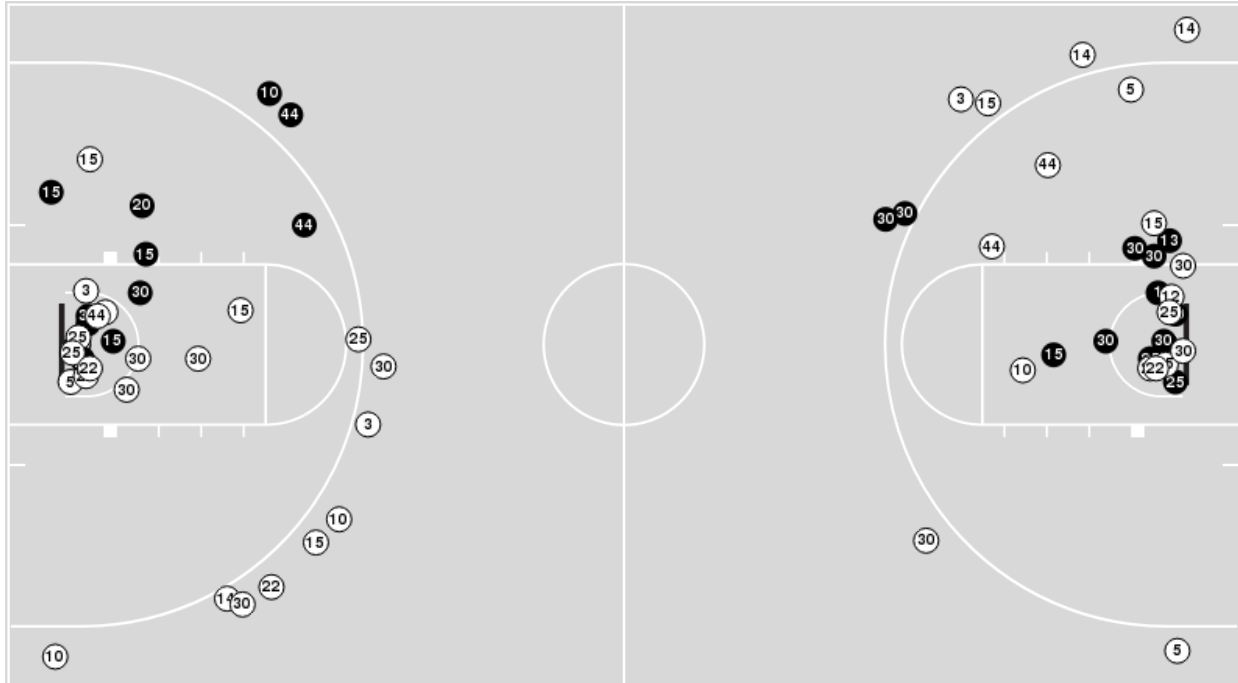

Players => AllFG Types=>AllResults=>All

Lehigh

All Field Goals