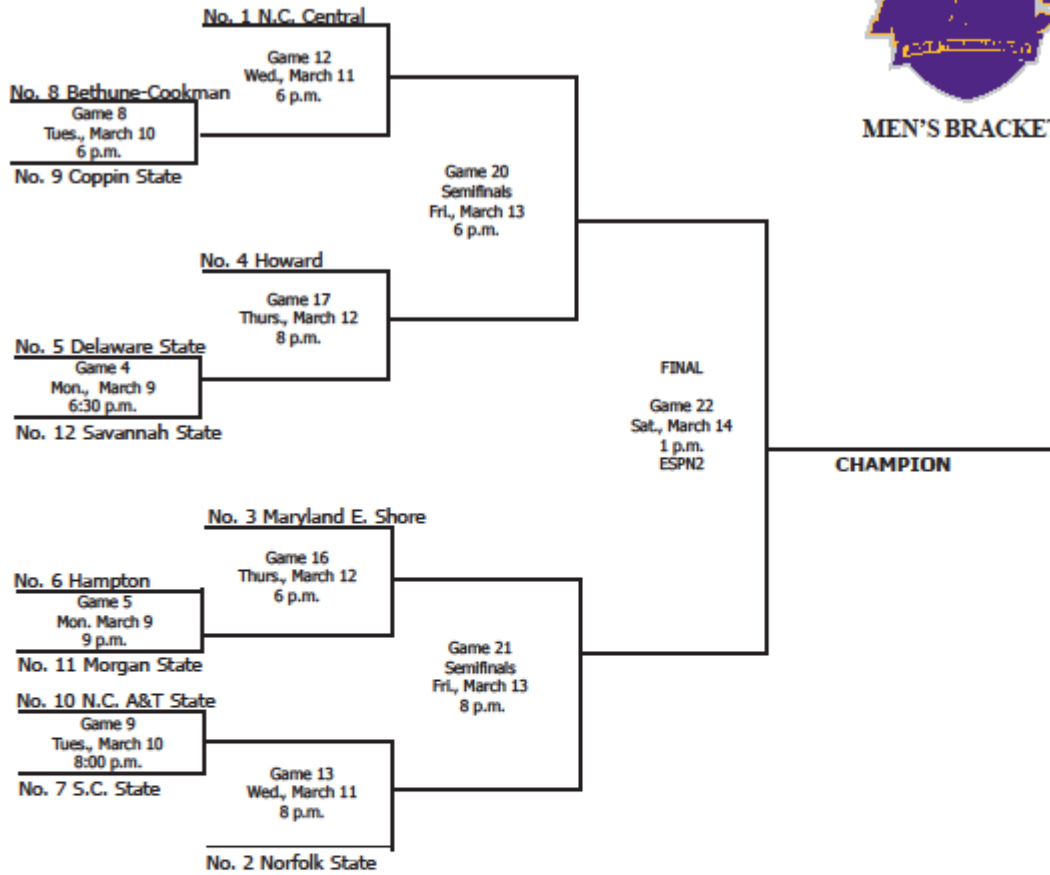

2015 MEAC BASKETBALL TOURNAMENT

MARCH 9-14 - Norfolk, Va. (Scope Arena)

MEN'S BRACKET

2015 MEAC Men's Basketball Championship Schedule

Monday, March 9 - Opening Round
 6:30 PM Game 4 - No. 5 Delaware State vs. No. 12 Savannah State
 9:00 PM Game 5 - No. 6 Hampton vs. No. 11 Morgan State