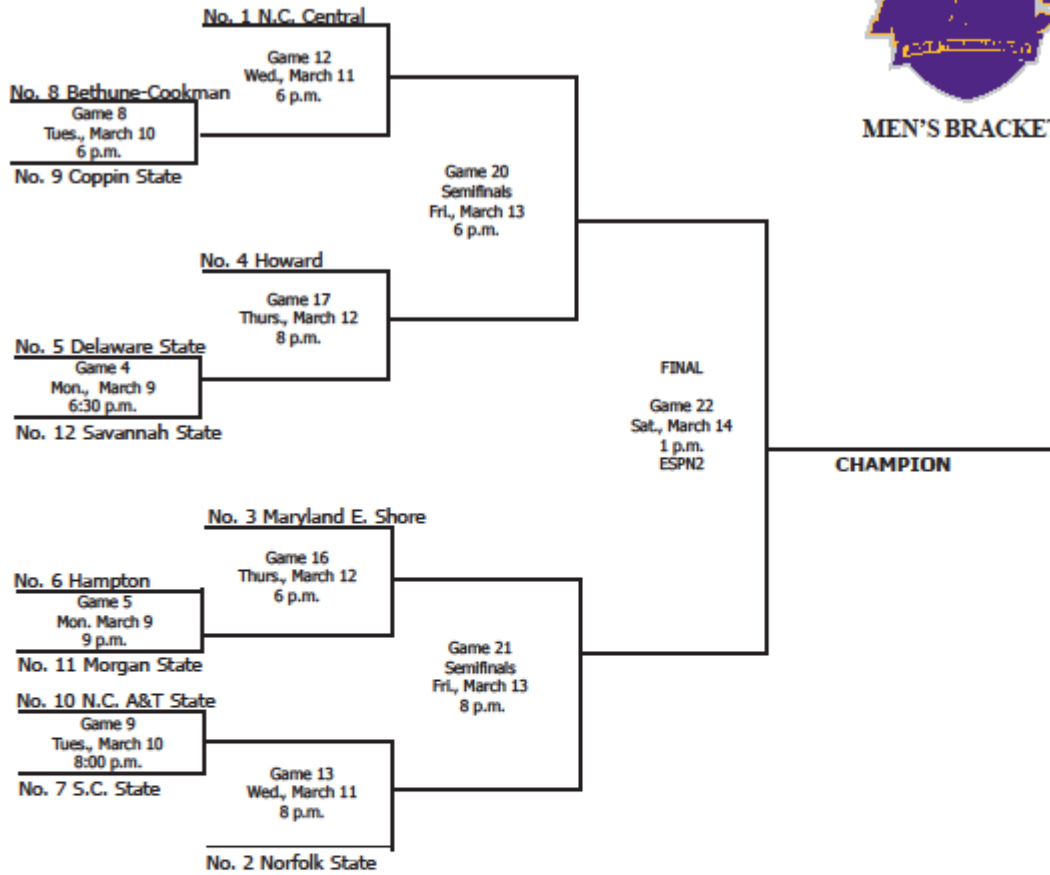

**2015 MEAC BASKETBALL TOURNAMENT**

MARCH 9-14 - Norfolk, Va. (Scope Arena)

**MEN'S BRACKET**

**2015 MEAC Men's Basketball Championship Schedule**

**Monday, March 9 - Opening Round**

6:30 PM Game 4 - No. 5 Delaware State vs. No. 12 Savannah State  
 9:00 PM Game 5 - No. 6 Hampton vs. No. 11 Morgan State