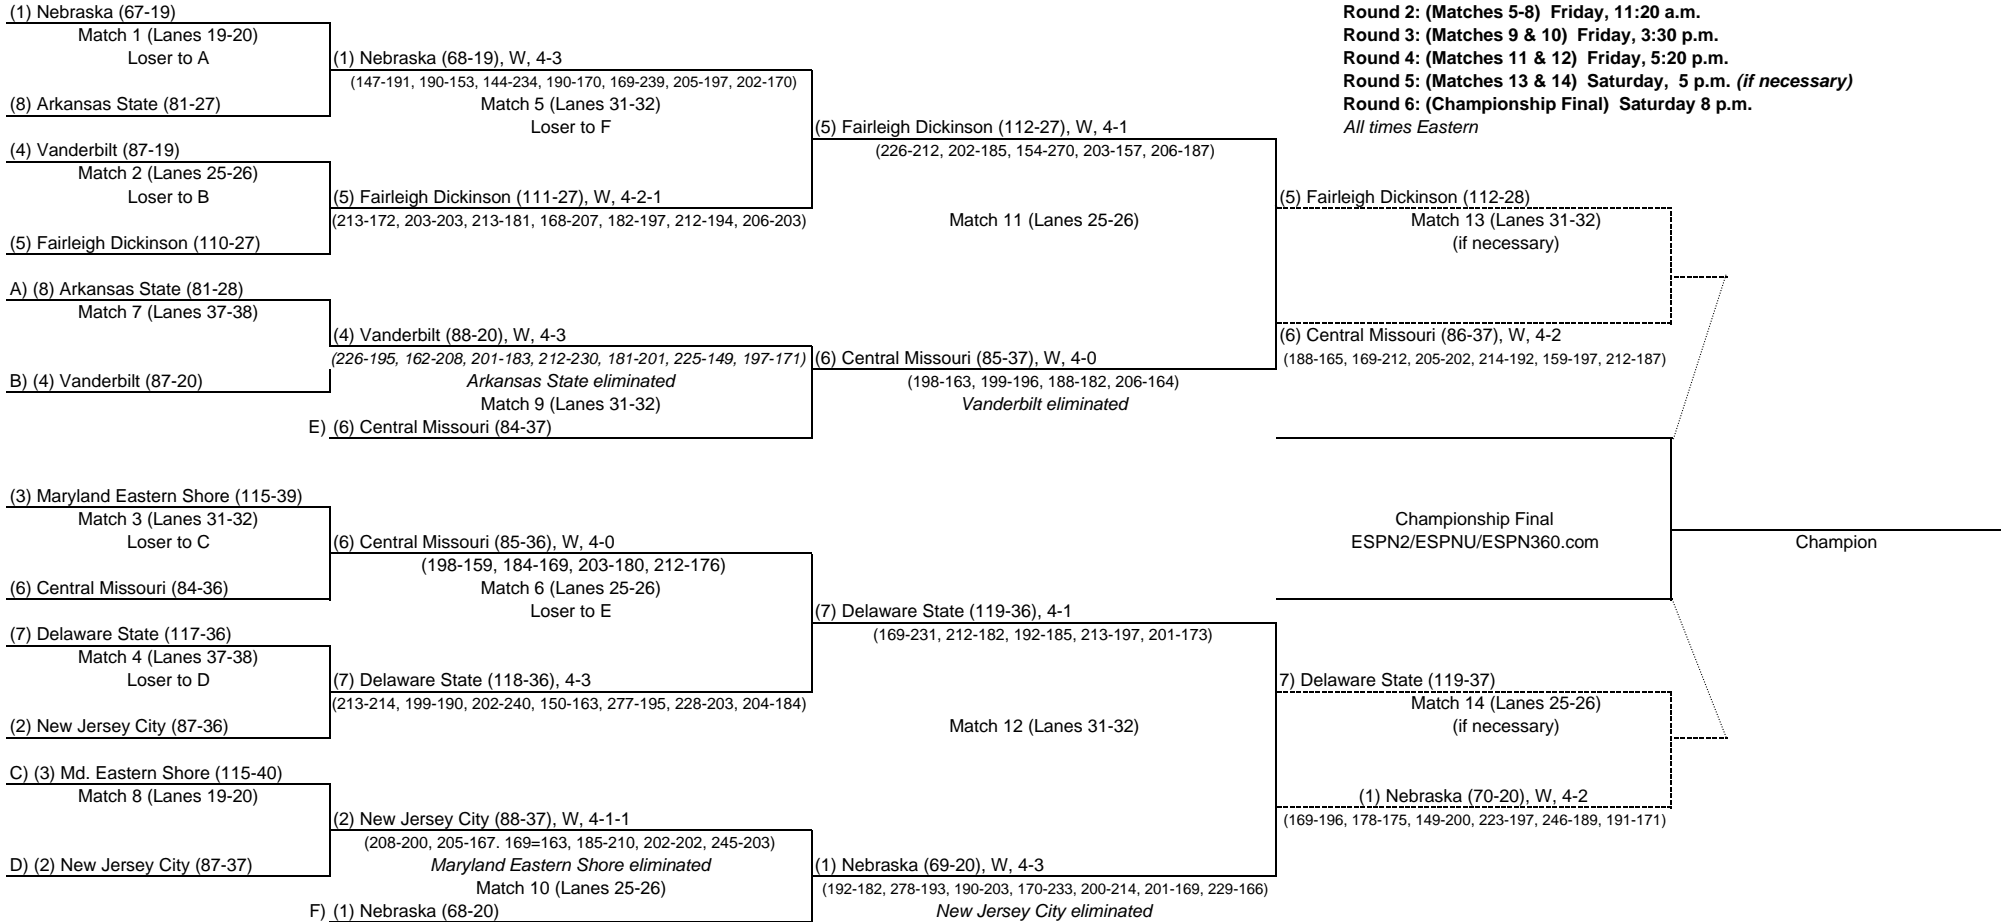

2009 National Collegiate
**WOMEN'S BOWLING
CHAMPIONSHIP**

Round 1: (Matches 1-4) Friday, 9:30 a.m.
Round 2: (Matches 5-8) Friday, 11:20 a.m.
Round 3: (Matches 9 & 10) Friday, 3:30 p.m.
Round 4: (Matches 11 & 12) Friday, 5:20 p.m.
Round 5: (Matches 13 & 14) Saturday, 5 p.m. (if necessary)
Round 6: (Championship Final) Saturday 8 p.m.
All times Eastern

Championship Match will be broadcast LIVE at 8 p.m. ET Saturday, April 11, on ESPN2/ESPNU/ESPN360.com and reaired at 3 p.m. ET Sunday, April 12, on ESPN

1. If the winner of Match 9 defeats the winner of Match 5, then Match 13 is necessary.
2. If the winner of Match 10 defeats the winner of Match 6, then Match 14 is necessary.