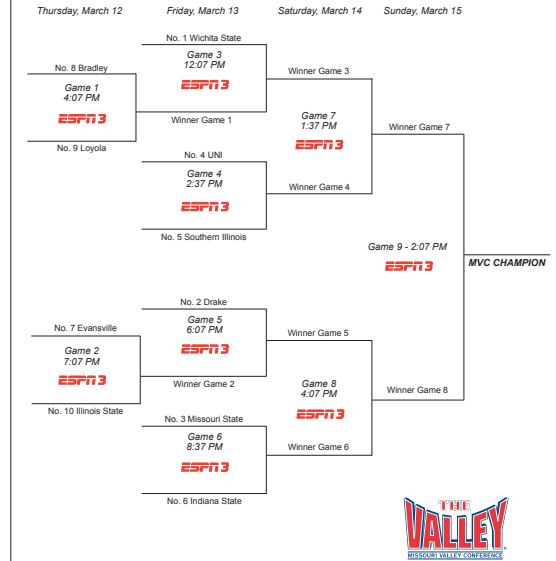

Ingle has seven career points/assists double-doubles and one points/rebounds double-double. She has recorded eight or more assists in a game eight times this season. She has twice handed out a career-high 15 assists in a game, first against Bradley on Jan. 4 and again at SIU on Feb. 6. The 15 assists are tied for the third most in a game in school history.

NEW FACES

Drake has four newcomers this season in Dean, Paige Greiner (Williamsburg, Iowa) and Jonas along with sophomore Cortni Rush, a junior college transfer.

Jonas is second in the conference in rebounding average at 9.1 while Dean is seventh at 6.7. Dean led all league freshmen in scoring at 13.5 points per game with Jonas behind her at 12.3 points. They are the only freshmen ranked in the top-20 in the MVC in both scoring and rebounding. Jonas is second in the league in field goal percentage at 52.4 percent while Dean is sixth in free throw shooting at 78.0 percent. Jonas started every regular season

2015 MVC TOURNAMENT BRACKET

**Missouri Valley Conference
Women's Basketball Tournament**
St. Charles, Mo. • March 12-15, 2015
The Family Arena

2014-15 REGULAR SEASON MVC STANDINGS

TEAM	MVC	Overall
Wichita State	17-1	26-4
Drake	15-3	20-9
Missouri State	13-5	16-13
Northern Iowa	12-6	16-13
Southern Illinois	10-8	17-12
Indiana State	7-11	17-12
Evansville	6-12	11-18
Bradley	5-13	6-23
Loyola	3-15	5-24
Illinois State	2-16	2-27

DRAKE MVC TOURNAMENT BY THE NUMBERS

OVERALL MVC RECORDS

Overall: 38-21
Neutral: 27-10
Home: 5-3
Road: 4-8
Record in St. Charles: 9-7
First Round: 5-0
Quarterfinal Round: 15-7
Semifinal Round: 11-8
Championship: 5-6

HEAD TO HEAD

Bradley: 3-0
Evansville: 5-0
Illinois State: 2-2
Indiana State: 4-1
Loyola: -
Missouri State: 5-8
Northern Iowa: 3-0
SIU: 5-2
Wichita State: 6-2

DRAKE RECORD BY SEED

#1: 13-2
#2: 5-2
#3: 5-5
#4: 1-4
#5: 2-3
#6: 1-2
#7: 4-2
#8: 4-0
#9: 1-1
#10: 0-0

Years Winning Tournament:

1995, 1997, 1998, 2000, 2007

Years Runner-Up in Tournament:

2001, 2002, 2004, 2008, 2012, 2014