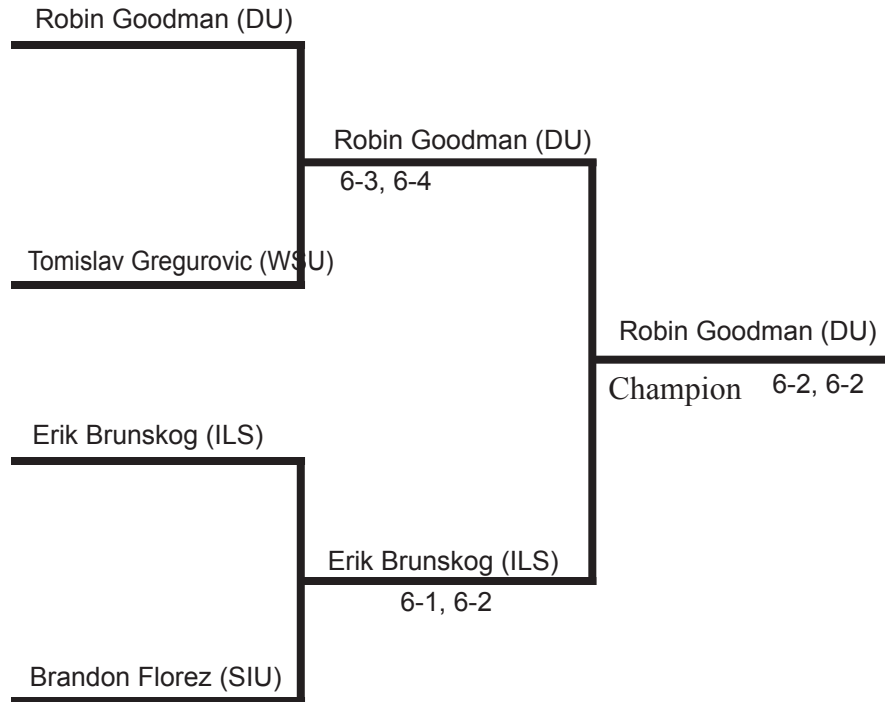

Schedule/Results:

Goodman (DU) def. Lee (CU), 6-0, 6-1
Goodman (DU) def. Florez (SIU), 6-0, 6-3
Florez (SIU) def. Lee (CU), 6-3, 7-6 (5)

Top two in pool play advance to the semifinals.

Third place finisher to consolation.