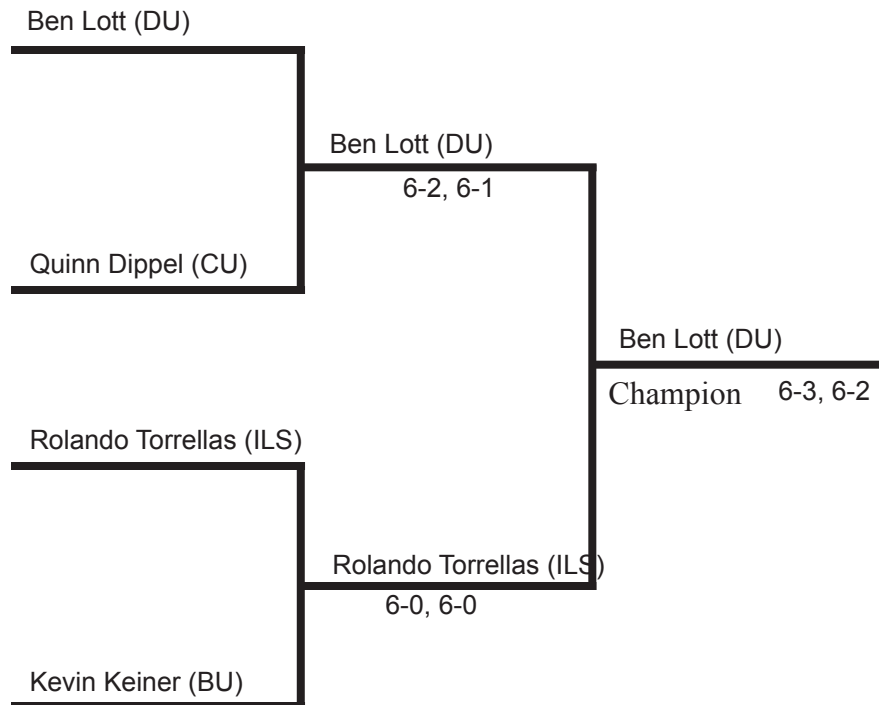

Schedule/Results:

Appanervanda (ILS) def. Cuadrillero (SIU), 7-6 (5), 6-4

Abrams (BU) def. Cuadrillero (SIU), 6-4, 6-2

Abrams (BU) def. Appanervanda (ILS), 6-3, 6-1

Top two in pool play advance to the semifinals.

MISSOURI VALLEY CONFERENCE
 MEN'S INDIVIDUAL TENNIS CHAMPIONSHIP
 DES MOINES, IOWA
 DRAKE UNIVERSITY, HOST
 JANUARY 18-20, 2013

Flight 6 Singles - Pool 1

Player	Record	Place
Ben Lott (DU)	1-0	1
Kevin Keiner (BU)	0-1	2

Schedule/Results:

Lott (DU) def. Keiner (BU), 6-1, 6-0

Top two in pool play advance to the semifinals.

Flight 6 Singles - Pool 2

Player	Record	Place
Rolando Torrellas (ILS)	2-0	1
Quinn Dippel (CU)	1-1	2
Szymon Opieczonek (SIU)	0-2	3