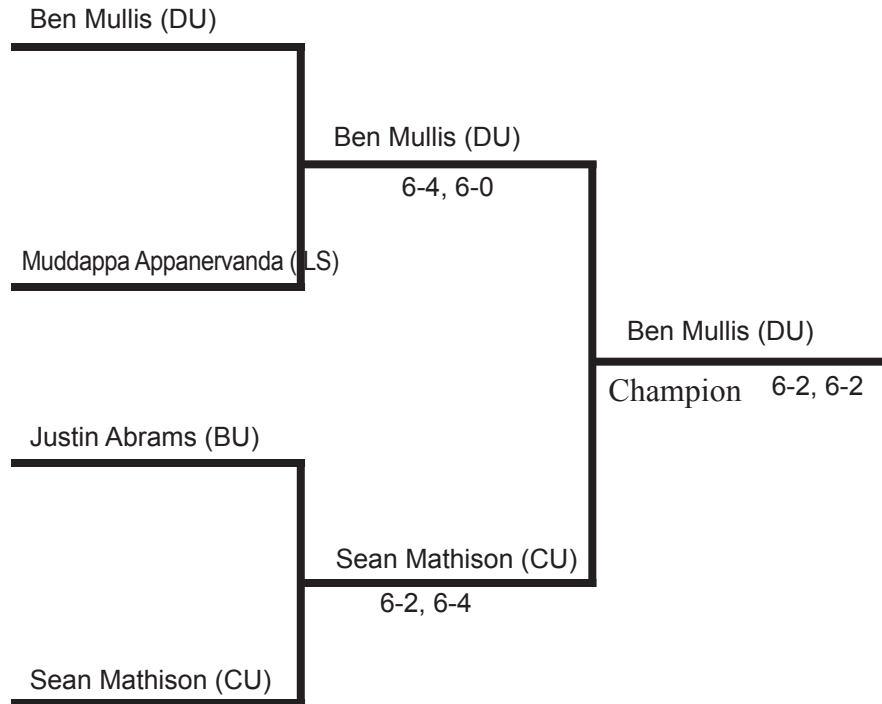

Schedule/Results:

Gutierrez (WSU) def. Rigby (SIU), 6-1, 6-1
 Gutierrez (WSU) def. Baker (CU), 6-0, 6-3
 Rigby (SIU) def. Baker (CU), 7-6 (6), 6-1

Top two in pool play advance to the semifinals.

Third place finisher to consolation.

MISSOURI VALLEY CONFERENCE
 MEN'S INDIVIDUAL TENNIS CHAMPIONSHIP
 DES MOINES, IOWA
 DRAKE UNIVERSITY, HOST
 JANUARY 18-20, 2013

Flight 5 Singles - Pool 1

Player	Record	Place
Ben Mullis (DU)	1-0	1
Sean Mathison (CU)	0-1	2

Schedule/Results:

Mullis (DU) def. Mathison (CU), 6-1, 6-1

Top two in pool play advance to the semifinals.

Flight 5 Singles - Pool 2

Player	Record	Place
Justin Abrams (BU)	2-0	1
Muddappa Appanervanda (ILS)	1-1	2
Rafael Cuadrillero (SIU)	0-2	3

Schedule/Results:

Appanervanda (ILS) def. Cuadrillero (SIU), 7-6 (5), 6-4

Abrams (BU) def. Cuadrillero (SIU), 6-4, 6-2

Abrams (BU) def. Appanervanda (ILS), 6-3, 6-1

Top two in pool play advance to the semifinals.