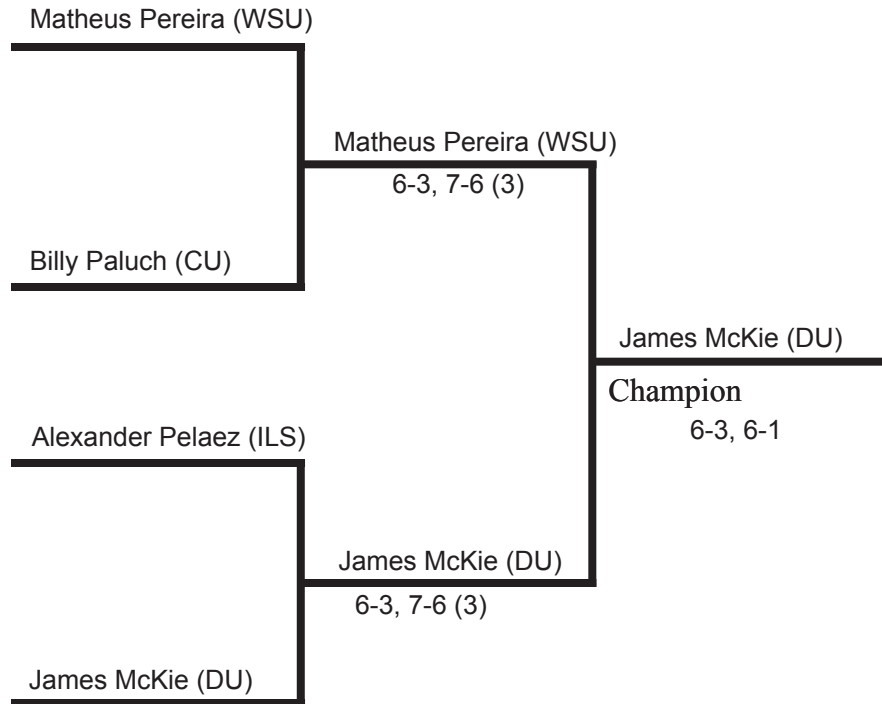

**MISSOURI VALLEY CONFERENCE
MEN'S INDIVIDUAL TENNIS CHAMPIONSHIP
DES MOINES, IOWA
DRAKE UNIVERSITY, HOST
JANUARY 18-20, 2013**

Flight 1 Singles - Pool 1

Player	Record	Place
Matheus Pereira (WSU)	2-0	1
James McKie (DU)	1-1	2
Badr Cherradi (SIU)	0-2	3

Schedule/Results:

Pereira (WSU) def. McKie (DU), 7-6 (2), 6-3
 McKie (DU) def. Cherradi (SIU), 6-2, 6-2
 Pereira (WSU) def. Cherradi (SIU), 6-4, 3-6, 6-1

Top two in pool play advance to the semifinals.

Third place finisher to consolation.

Flight 1 Singles - Pool 2

Player	Record	Place
Alexander Pelaez (ILS)	2-0	1
Billy Paluch (CU)	1-1	2
Arthur Romanet (BU)	0-2	3

Schedule/Results:

Pelaez (ILS) def. Paluch (CU), 6-3, 6-2
 Paluch (CU) def. Romanet (BU), 6-2, 6-1
 Pelaez (ILS) def. Romanet (BU), 6-3, 6-4