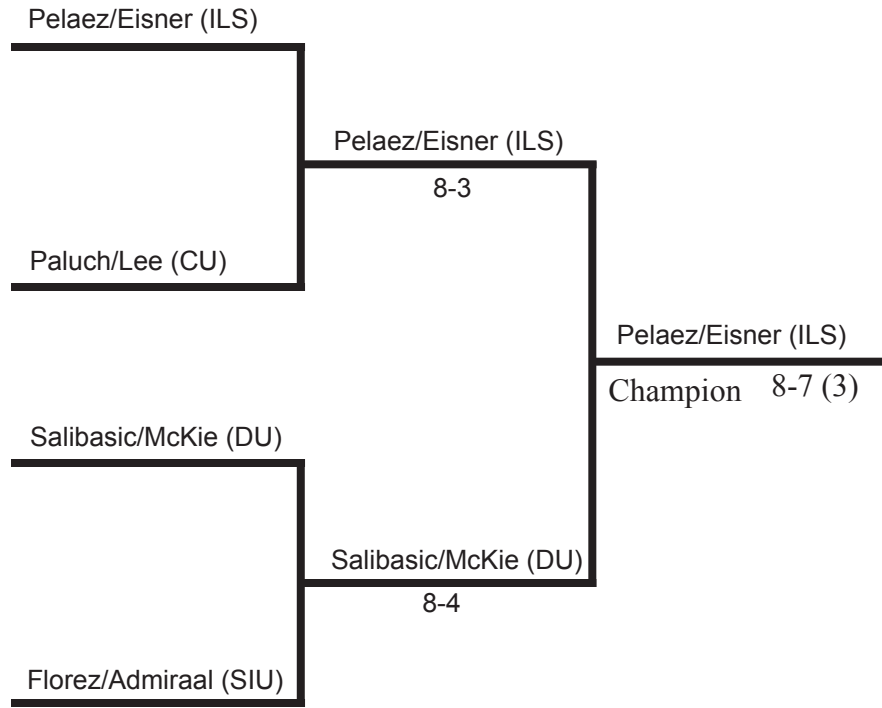

MISSOURI VALLEY CONFERENCE
 MEN'S INDIVIDUAL TENNIS CHAMPIONSHIP
 DES MOINES, IOWA
 DRAKE UNIVERSITY, HOST
 JANUARY 18-20, 2013
 FLIGHT 7 SINGLES

**MISSOURI VALLEY CONFERENCE
MEN'S INDIVIDUAL TENNIS CHAMPIONSHIP
DES MOINES, IOWA
DRAKE UNIVERSITY, HOST
JANUARY 18-20, 2013**

Flight 1 Doubles - Pool 1

Player	Record	Place
Pelaez/Eisner (ILS)	2-0	1
Florez/Admiraal (SIU)	1-1	2
Gregurovic/Nicol (WSU)	0-2	3

Schedule/Results:

Pelaez/Eisner (ILS) def. Gregurovic/Nicol (WSU), 4-1 retired
 Pelaez/Eisner (ILS) def. Florez/Admiraal (SIU), 8-3
 Florez/Admiraal (SIU) def. Gregurovic/Nicol (WSU), default

Top two in pool play advance to the semifinals.

Flight 1 Doubles - Pool 2

Player	Record	Place
Salibasic/McKie (DU)	2-0	1
Paluch/Lee (CU)	1-1	2
Albitar/Weerasinghe (BU)	0-2	3

Schedule/Results:

Salibasic/McKie (DU) def. Paluch/Lee (CU), 8-4
 Salibasic/McKie (DU) def. Albitar/Weerasinghe (BU), 8-3
 Paluch/Lee (CU) def. Albitar/Weerasinghe (BU), 8-7 (5)