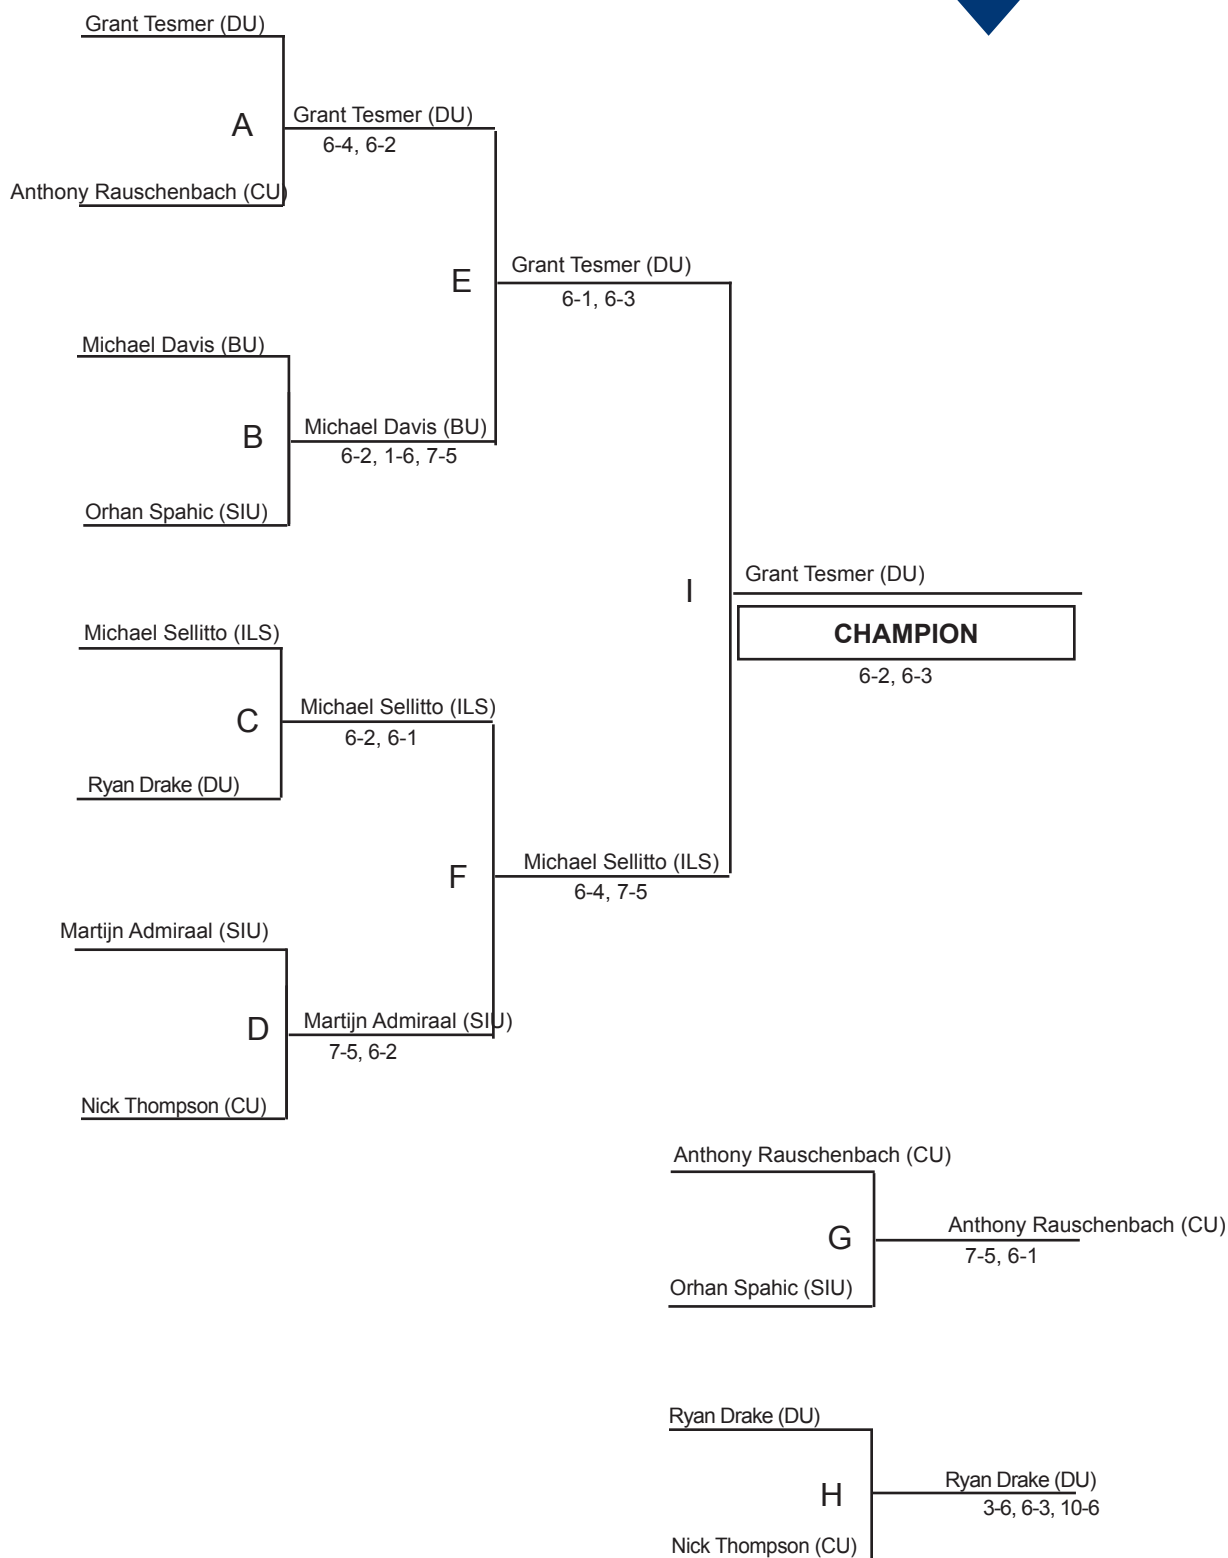

MISSOURI VALLEY CONFERENCE
MEN'S INDIVIDUAL TENNIS CHAMPIONSHIP
DES MOINES, IOWA
DRAKE UNIVERSITY, HOST
JANUARY 18-20, 2013
FLIGHT 7 SINGLES