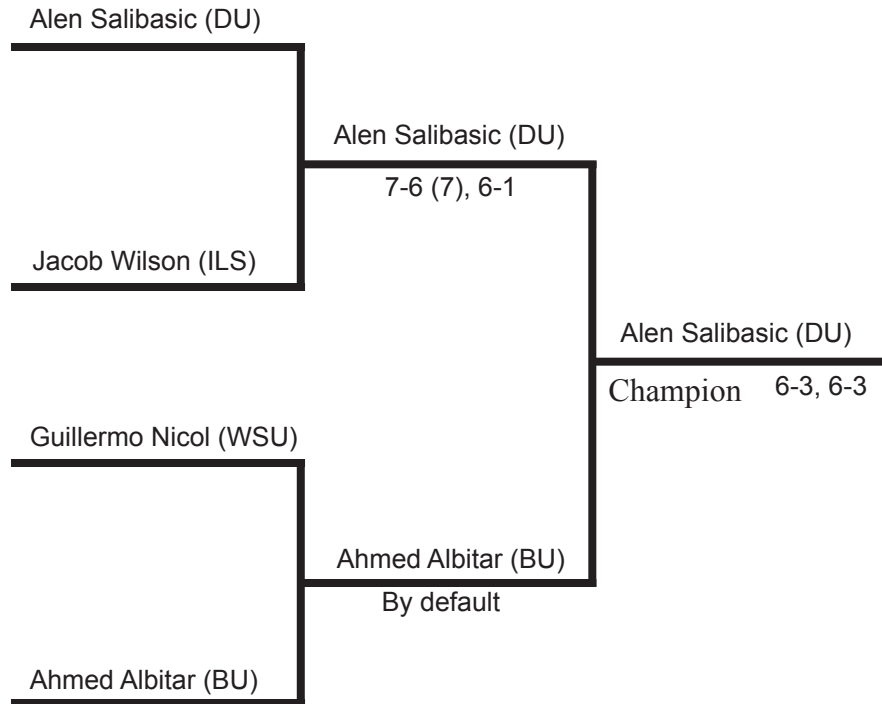

Third place finisher to consolation.

**MISSOURI VALLEY CONFERENCE
MEN'S INDIVIDUAL TENNIS CHAMPIONSHIP
DES MOINES, IOWA
DRAKE UNIVERSITY, HOST
JANUARY 18-20, 2013**

Flight 3 Singles - Pool 1

Player	Record	Place
Alen Salibasic (DU)	2-0	1
Ahmed Albitar (BU)	1-1	2
Jorge Caverro (SIU)	0-2	3

Schedule/Results:

Salibasic (DU) def. Albitar (BU), 6-1, 6-3
 Salibasic (DU) def. Caverro (SIU), 6-1, 6-2
 Albitar (BU) def. Caverro (SIU), 7-6 (3), 6-3

Top two in pool play advance to the semifinals.

Third place finisher to consolation.