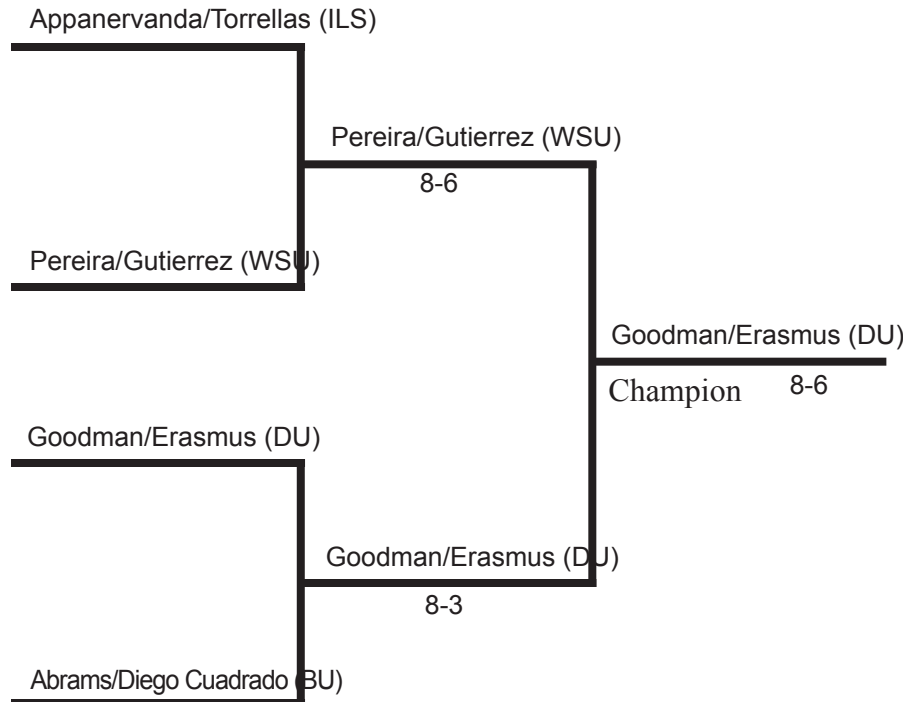

Top two in pool play advance to the semifinals.

Flight 1 Doubles - Pool 2

Player	Record	Place
Salibasic/McKie (DU)	2-0	1
Paluch/Lee (CU)	1-1	2
Albitar/Weerasinghe (BU)	0-2	3

Schedule/Results:

Salibasic/McKie (DU) def. Paluch/Lee (CU), 8-4
 Salibasic/McKie (DU) def. Albitar/Weerasinghe (BU), 8-3
 Paluch/Lee (CU) def. Albitar/Weerasinghe (BU), 8-7 (5)

Top two in pool play advance to the semifinals.

MISSOURI VALLEY CONFERENCE
 MEN'S INDIVIDUAL TENNIS CHAMPIONSHIP
 DES MOINES, IOWA
 DRAKE UNIVERSITY, HOST
 JANUARY 18-20, 2013

Flight 2 Doubles - Pool 1

Player	Record	Place
Appanervanda/Torrellas (ILS)	2-0	1
Abrams/Diego Cuadrado (BU)	1-1	2
Cherradi/Rigby (SIU)	0-2	3

Schedule/Results:

Appanervanda/Torrellas (ILS) def. Cherradi/Rigby (SIU), 8-5
 Abrams/Diego Cuadrado (BU) def. Cherradi/Rigby (SIU), 8-4
 Appanervanda/Torrellas (ILS) def. Abrams/Diego Cuadrado (BU), 8-5

Top two in pool play advance to the semifinals.

Flight 2 Doubles - Pool 2

Player	Record	Place
Goodman/Erasmus (DU)	2-0	1
Pereira/Gutierrez (WSU)	1-1	2
Baker/Norman (CU)	0-2	3

Schedule/Results:

Goodman/Erasmus (DU) def. Pereira/Gutierrez (WSU), 8-1
 Goodman/Erasmus (DU) def. Baker/Norman (CU), 8-3
 Pereira/Gutierrez (WSU) def. Baker/Norman (CU), 8-7 (4)