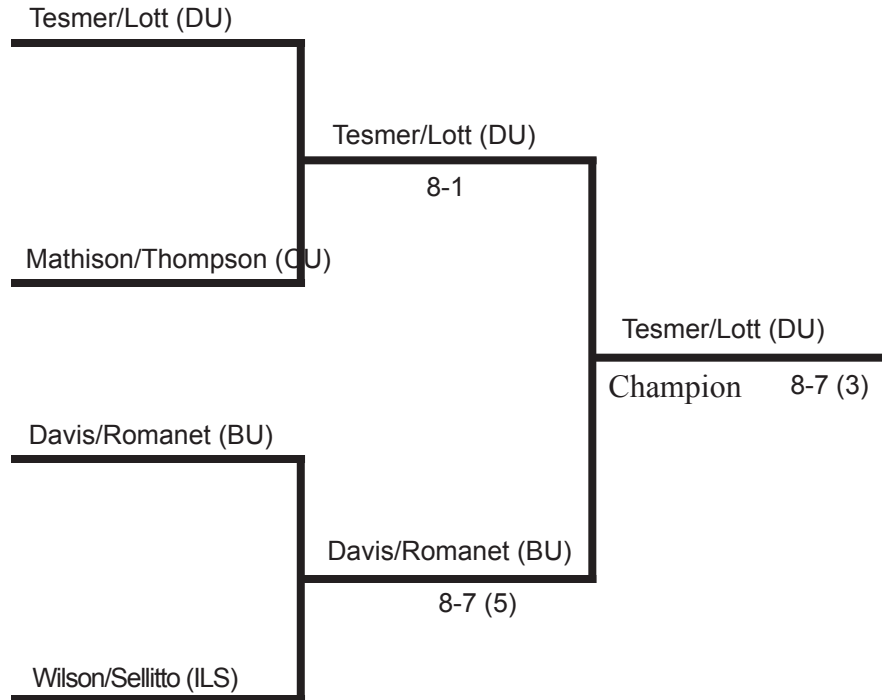

Top two in pool play advance to the semifinals.

Flight 2 Doubles - Pool 2

Player	Record	Place
Goodman/Erasmus (DU)	2-0	1
Pereira/Gutierrez (WSU)	1-1	2
Baker/Norman (CU)	0-2	3

Schedule/Results:

Goodman/Erasmus (DU) def. Pereira/Gutierrez (WSU), 8-1
 Goodman/Erasmus (DU) def. Baker/Norman (CU), 8-3
 Pereira/Gutierrez (WSU) def. Baker/Norman (CU), 8-7 (4)

Top two in pool play advance to the semifinals.

MISSOURI VALLEY CONFERENCE
 MEN'S INDIVIDUAL TENNIS CHAMPIONSHIP
 DES MOINES, IOWA
 DRAKE UNIVERSITY, HOST
 JANUARY 18-20, 2013

Flight 3 Doubles - Pool 1

Player	Record	Place
Tesmer/Lott (DU)	1-0	1
Wilson/Sellitto (ILS)	0-1	2

Schedule/Results:

Tesmer/Lott (DU) def. Wilson/Sellitto (ILS), 8-2

Top two in pool play advance to the semifinals.

Flight 3 Doubles - Pool 2

Player	Record	Place
Davis/Romanet (BU)	2-0	1
Mathison/Thompson (CU)	1-1	2
Opieczonek/Spahic (SIU)	0-2	3