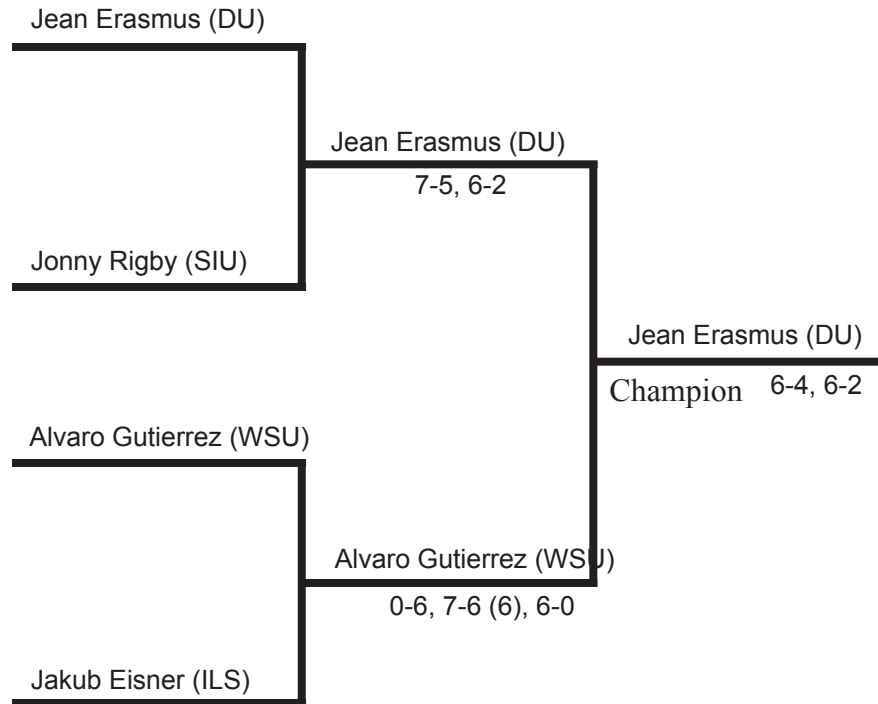

Top two in pool play advance to the semifinals.

Third place finisher to consolation.

**MISSOURI VALLEY CONFERENCE
MEN'S INDIVIDUAL TENNIS CHAMPIONSHIP
DES MOINES, IOWA
DRAKE UNIVERSITY, HOST
JANUARY 18-20, 2013**

Flight 4 Singles - Pool 1

Player	Record	Place
Jean Erasmus (DU)	2-0	1
Jakub Eisner (ILS)	1-1	2
Juan Diego Cuadrado (BU)	0-2	3

Schedule/Results:

Erasmus (DU) def. Diego Cuadrado (BU), 1-6, 6-0, 6-4
 Erasmus (DU) def. Eisner (ILS), 1-6, 6-3, 6-3
 Eisner (ILS) def. Diego Cuadrado (BU), 6-2, 6-1

Top two in pool play advance to the semifinals.

Third place finisher to consolation.

Flight 4 Singles - Pool 2

Player	Record	Place
Alvaro Gutierrez (WSU)	2-0	1
Jonny Rigby (SIU)	1-1	2
Elliott Baker (CU)	0-2	3