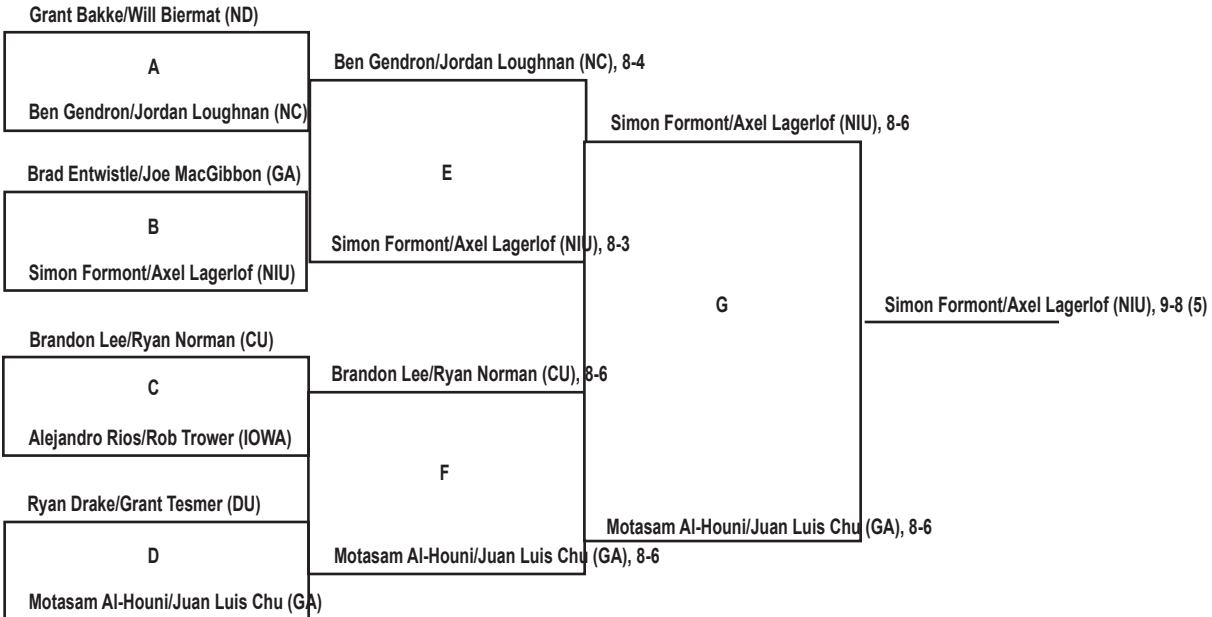

# 2012 Drake Fall Invitational 'A' Flight Doubles

- PARTICIPATING SCHOOLS**

  - Creighton (CU)
  - Drake (DU)
  - Gustavus Adolphus (GA)
  - Iowa (IOWA)
  - Northern Colorado (NC)
  - North Dakota (ND)
  - Northern Illinois (NIU)

# 2012 Drake Fall Invitational 'B' Flight Doubles

- PARTICIPATING SCHOOLS**

  - Creighton (CU)
  - Drake (DU)
  - Gustavus Adolphus (GA)
  - Iowa (IOWA)
  - Northern Colorado (NC)
  - North Dakota (ND)
  - Northern Illinois (NIU)