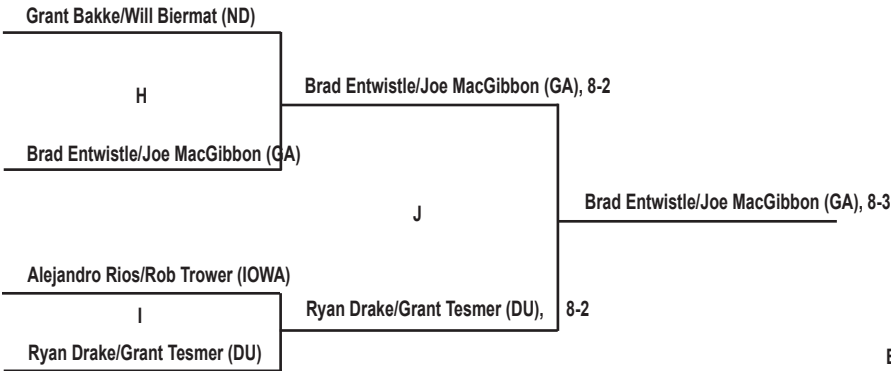

# 2012 Drake Fall Invitational 'F' Flight Singles

**PARTICIPATING SCHOOLS**

- Creighton (CU)
- Drake (DU)
- Gustavus Adolphus (GA)
- Iowa (IOWA)
- Northern Colorado (NC)
- North Dakota (ND)
- Northern Illinois (NIU)

# 2012 Drake Fall Invitational 'A' Flight Doubles

- PARTICIPATING SCHOOLS**

  - Creighton (CU)
  - Drake (DU)
  - Gustavus Adolphus (GA)
  - Iowa (IOWA)
  - Northern Colorado (NC)
  - North Dakota (ND)
  - Northern Illinois (NIU)

# 2012 Drake Fall Invitational 'B' Flight Doubles

- PARTICIPATING SCHOOLS**

  - Creighton (CU)
  - Drake (DU)
  - Gustavus Adolphus (GA)
  - Iowa (IOWA)
  - Northern Colorado (NC)
  - North Dakota (ND)
  - Northern Illinois (NIU)