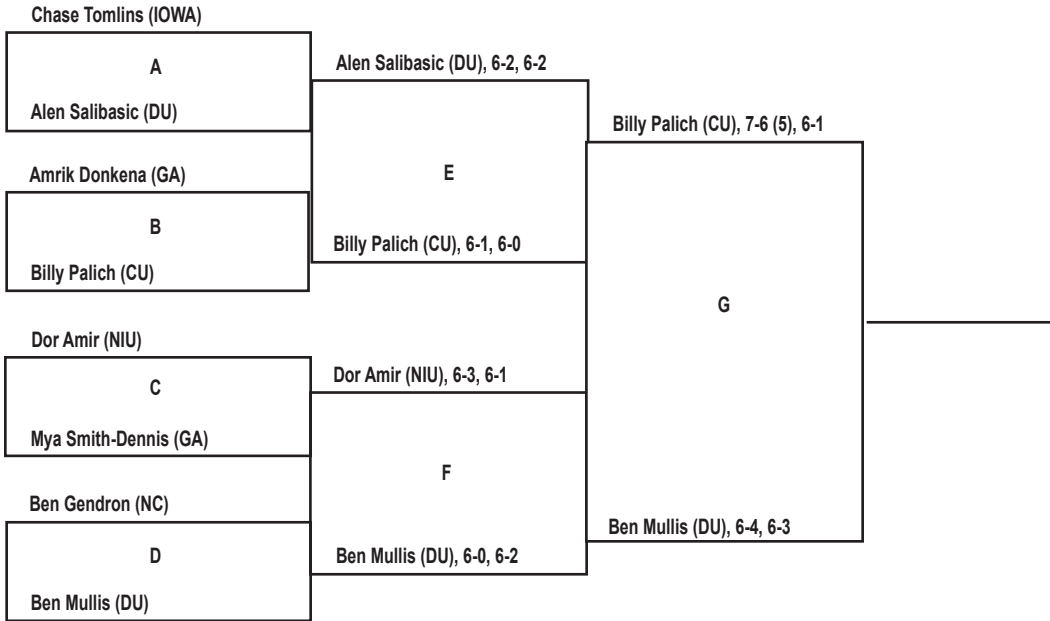

2012 Drake Fall Invitational 'A' Flight Singles

- PARTICIPATING SCHOOLS**
- Creighton (CU)
 - Drake (DU)
 - Gustavus Adolphus (GA)
 - Iowa (IOWA)
 - Northern Colorado (NC)
 - North Dakota (ND)
 - Northern Illinois (NIU)