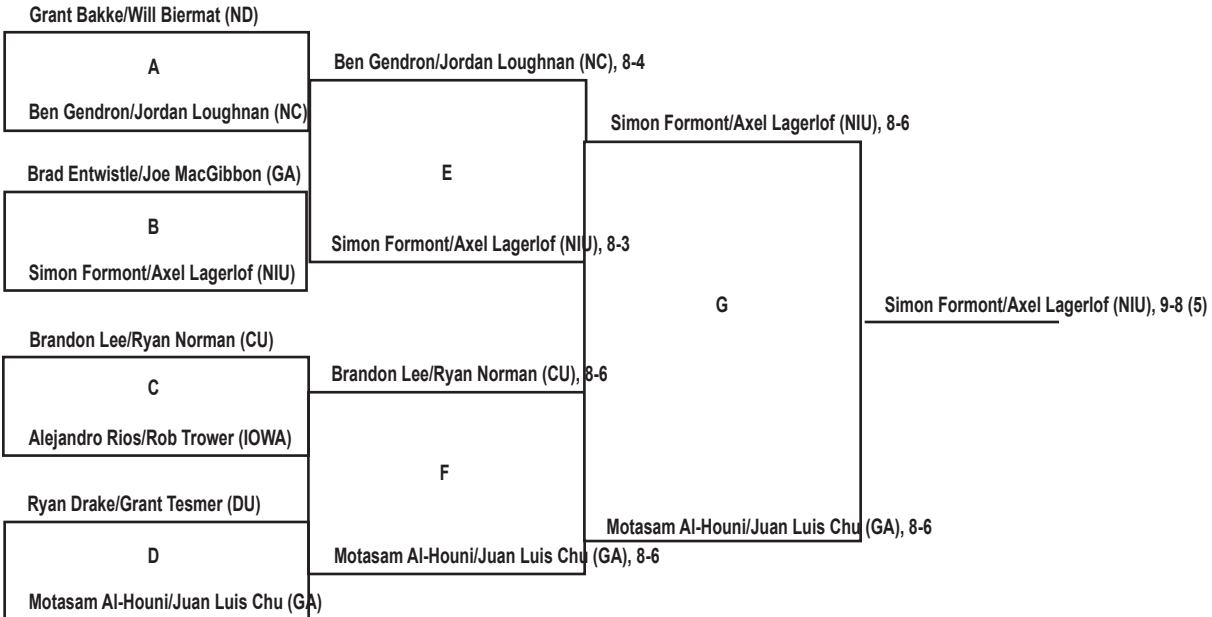

2012 Drake Fall Invitational 'B' Flight Doubles

1. **PARTICIPATING SCHOOLS**

   - Creighton (CU)
   - Drake (DU)
   - Gustavus Adolphus (GA)
   - Iowa (IOWA)
   - Northern Colorado (NC)
   - North Dakota (ND)
   - Northern Illinois (NIU)