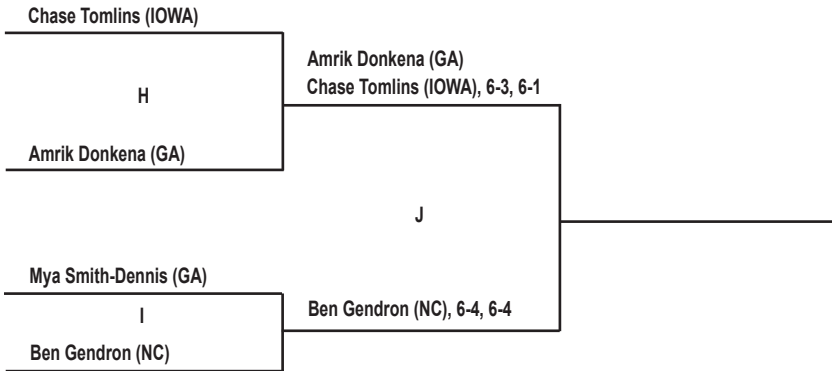

2012 Drake Fall Invitational 'A' Flight Singles

- PARTICIPATING SCHOOLS**
- Creighton (CU)
 - Drake (DU)
 - Gustavus Adolphus (GA)
 - Iowa (IOWA)
 - Northern Colorado (NC)
 - North Dakota (ND)
 - Northern Illinois (NIU)