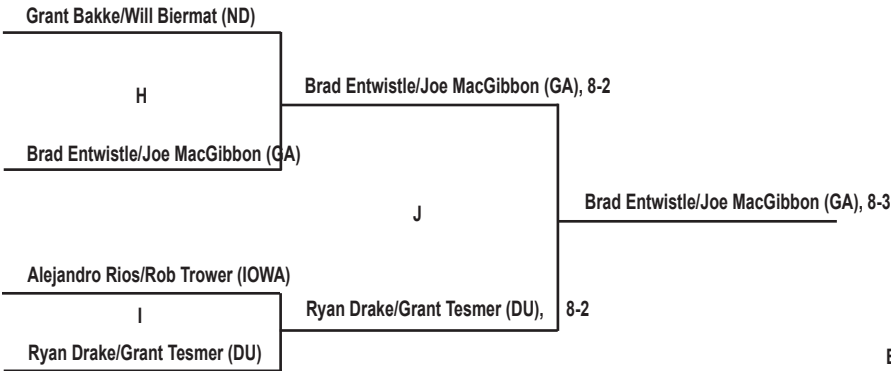

PARTICIPATING SCHOOLS

- Creighton (CU)
- Drake (DU)
- Gustavus Adolphus (GA)
- Iowa (IOWA)
- Northern Colorado (NC)
- North Dakota (ND)
- Northern Illinois (NIU)

2012 Drake Fall Invitational 'F' Flight Singles

PARTICIPATING SCHOOLS

- Creighton (CU)
- Drake (DU)
- Gustavus Adolphus (GA)
- Iowa (IOWA)
- Northern Colorado (NC)
- North Dakota (ND)
- Northern Illinois (NIU)

2012 Drake Fall Invitational 'A' Flight Doubles

- PARTICIPATING SCHOOLS**

 - Creighton (CU)
 - Drake (DU)
 - Gustavus Adolphus (GA)
 - Iowa (IOWA)
 - Northern Colorado (NC)
 - North Dakota (ND)
 - Northern Illinois (NIU)

2012 Drake Fall Invitational 'B' Flight Doubles