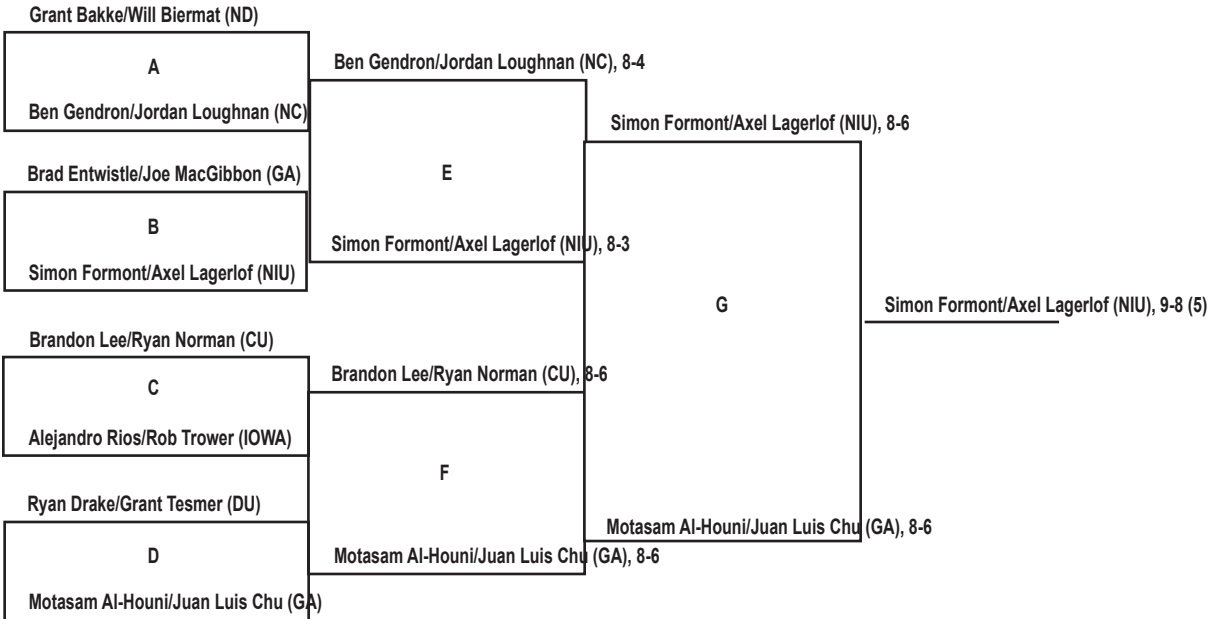

# 2012 Drake Fall Invitational 'A' Flight Doubles

- PARTICIPATING SCHOOLS**

  - Creighton (CU)
  - Drake (DU)
  - Gustavus Adolphus (GA)
  - Iowa (IOWA)
  - Northern Colorado (NC)
  - North Dakota (ND)
  - Northern Illinois (NIU)

# 2012 Drake Fall Invitational 'B' Flight Doubles

- PARTICIPATING SCHOOLS**

  - Creighton (CU)
  - Drake (DU)
  - Gustavus Adolphus (GA)
  - Iowa (IOWA)
  - Northern Colorado (NC)
  - North Dakota (ND)
  - Northern Illinois (NIU)