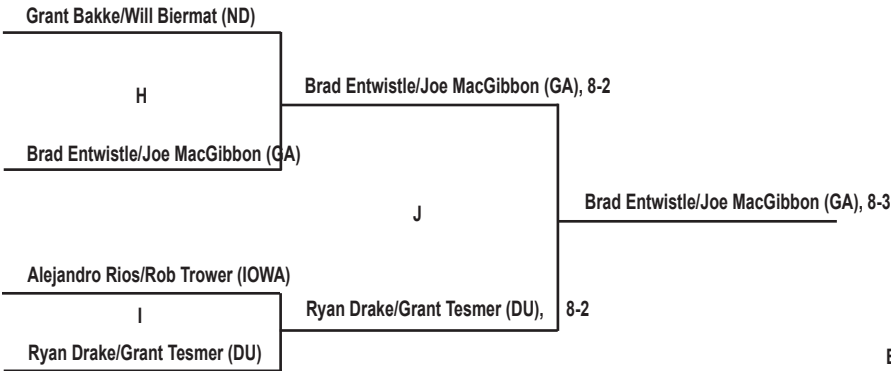

# 2012 Drake Fall Invitational 'F' Flight Singles

- PARTICIPATING SCHOOLS**
- Creighton (CU)
  - Drake (DU)
  - Gustavus Adolphus (GA)
  - Iowa (IOWA)
  - Northern Colorado (NC)
  - North Dakota (ND)
  - Northern Illinois (NIU)

# 2012 Drake Fall Invitational 'A' Flight Doubles

- PARTICIPATING SCHOOLS**

  - Creighton (CU)
  - Drake (DU)
  - Gustavus Adolphus (GA)
  - Iowa (IOWA)
  - Northern Colorado (NC)
  - North Dakota (ND)
  - Northern Illinois (NIU)

# 2012 Drake Fall Invitational 'B' Flight Doubles

- PARTICIPATING SCHOOLS**

  - Creighton (CU)
  - Drake (DU)
  - Gustavus Adolphus (GA)
  - Iowa (IOWA)
  - Northern Colorado (NC)
  - North Dakota (ND)
  - Northern Illinois (NIU)