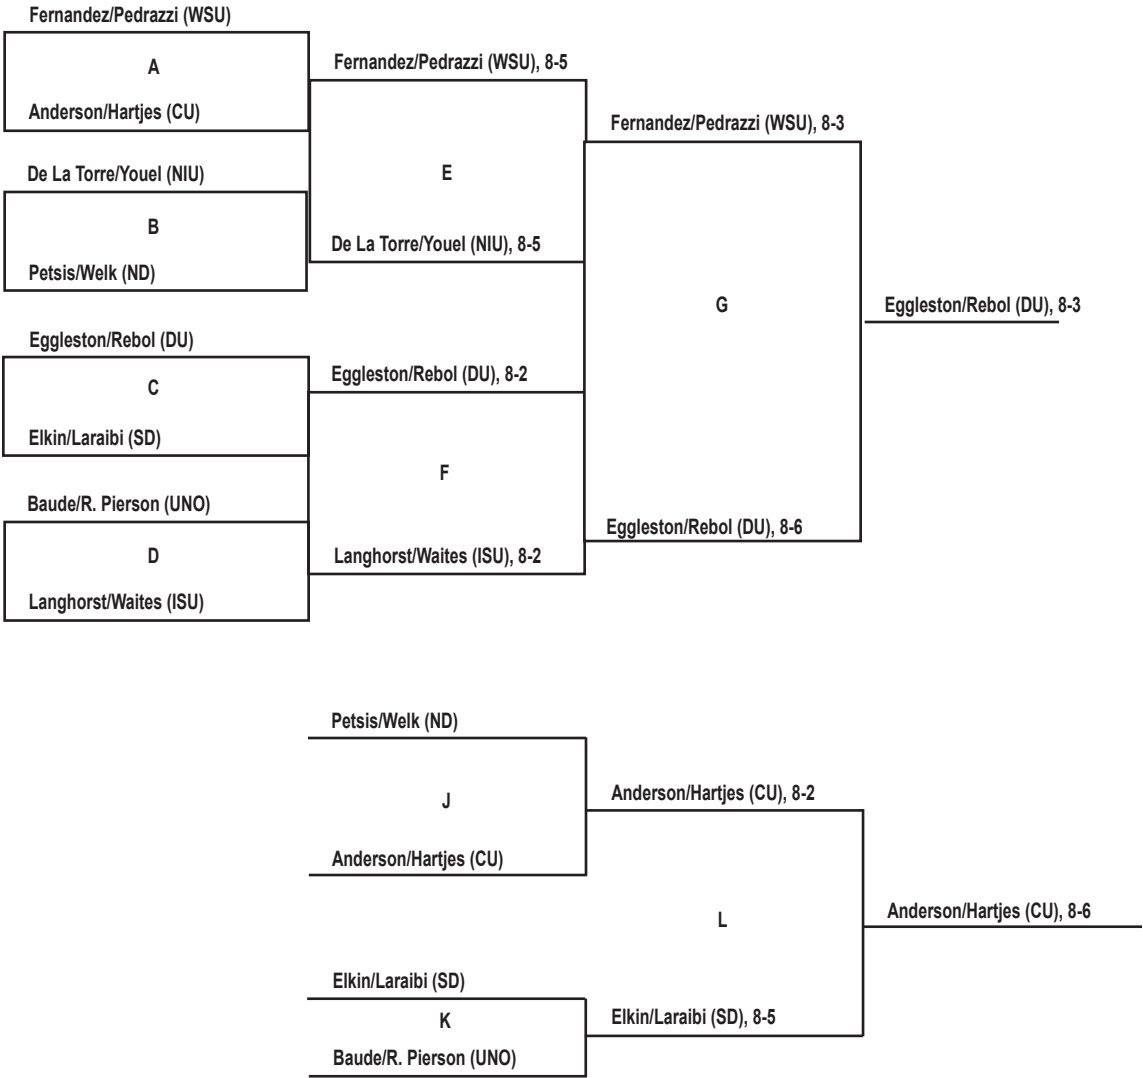

2012 Drake Fall Invitational 'F' Flight Singles

- PARTICIPATING SCHOOLS**

 - Creighton (CU)
 - Drake (DU)
 - Iowa State (ISU)
 - Nebraska-Omaha (UNO)
 - North Dakota (ND)
 - Northern Illinois (NIU)
 - South Dakota (SD)
 - Wichita State (WSU)

2012 Drake Fall Invitational 'Round Robin' Flight Singles

SUPPLEMENTAL AND COUNTABLE MATCHES FOR RECORDS

Jenna Langhorst (ISU) def. Klavdija Rebol (DU), 6-4, 3-6, 13-11
 Hafsa Laraibi (SD) def. Masa Smic (WSU), 6-4, 3-6, 10-7
 Sumer Schlotterback (WSU) def. Ellie Nixon (ISU), 6-2, 6-1
 Ilse Pacheco (NIU) def. Heather Hottman (UNO), 6-4, 7-5
 Jacqueline Baude (UNO) def. Sarah Byd (NIU), 6-0, 6-2
 Evy Van Genechten (DU) def. Michelle Elkin (SD), 6-2, 6-1
 Yamini Reddy (SD) def. Benson (UNO), 6-1, 6-1
 Milica Pavlovic (SD) def. Amanda Dick (DU), 6-4, 6-1
 Taylor Koehrsen (CU) def. Nina Barudzic (SD), 2-6, 6-4, 10-3
 Maria Tortosa Bernabeu (SD) def. Rachel Pierson (UNO), 6-0, 6-2
 E. Pierson (UNO) def. Maddy Earder (SD), 6-1, 6-1
 Cristina Alvarez (NIU) def. Veronika Makashov (SD), 6-0, 6-1

PARTICIPATING SCHOOLS

Creighton (CU)
 Drake (DU)
 Iowa State (ISU)
 Nebraska-Omaha (UNO)
 North Dakota (ND)
 Northern Illinois (NIU)
 South Dakota (SD)
 Wichita State (WSU)

2012 Drake Fall Invitational 'A' Flight Doubles