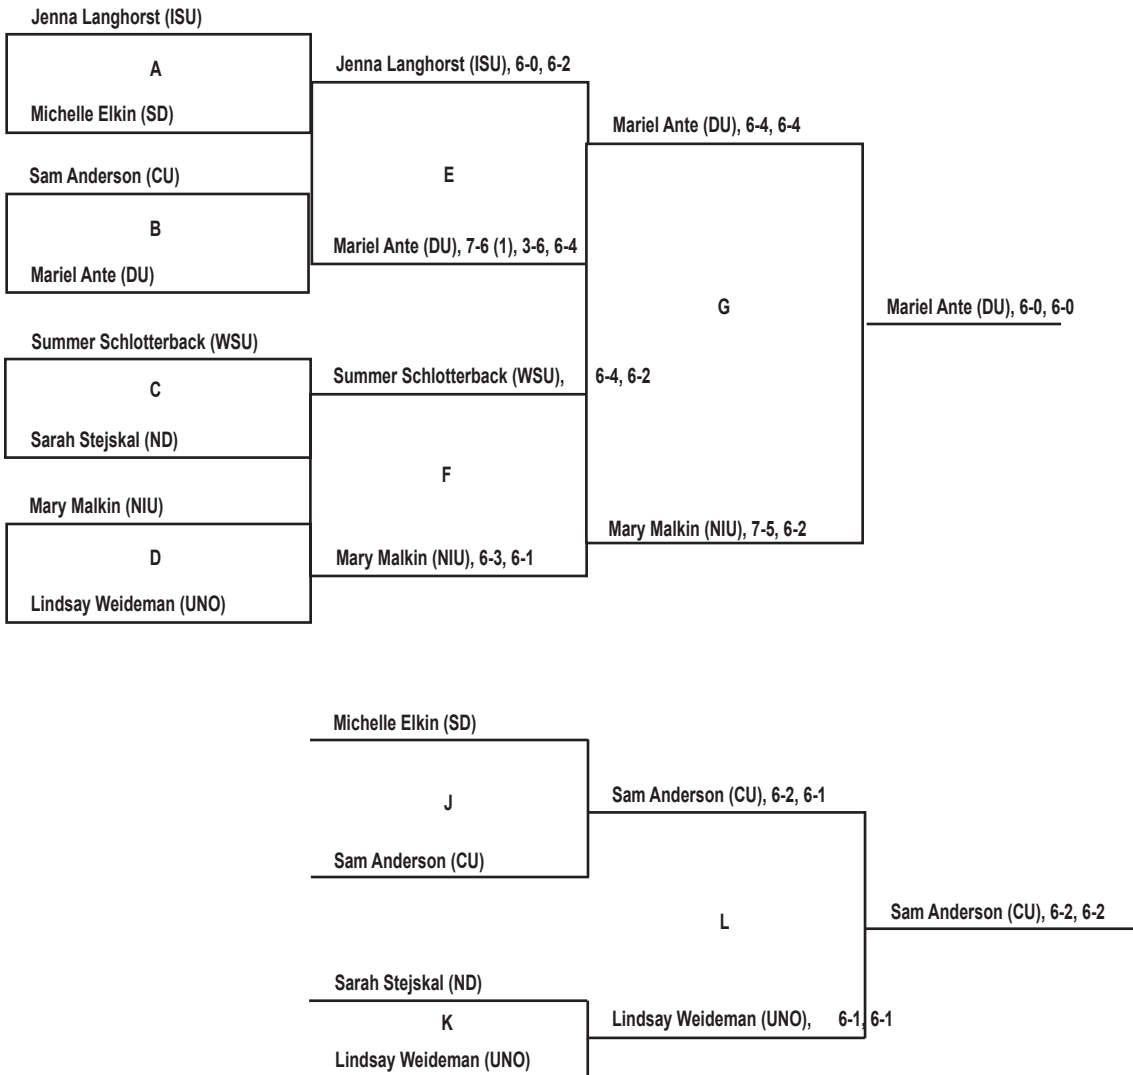

2012 Drake Fall Invitational 'B' Flight Singles

- PARTICIPATING SCHOOLS**

 - Creighton (CU)
 - Drake (DU)
 - Iowa State (ISU)
 - Nebraska-Omaha (UNO)
 - North Dakota (ND)
 - Northern Illinois (NIU)
 - South Dakota (SD)
 - Wichita State (WSU)

2012 Drake Fall Invitational 'C' Flight Singles

PARTICIPATING SCHOOLS

Creighton (CU)
 Drake (DU)
 Iowa State (ISU)
 Nebraska-Omaha (UNO)
 North Dakota (ND)
 Northern Illinois (NIU)
 South Dakota (SD)
 Wichita State (WSU)