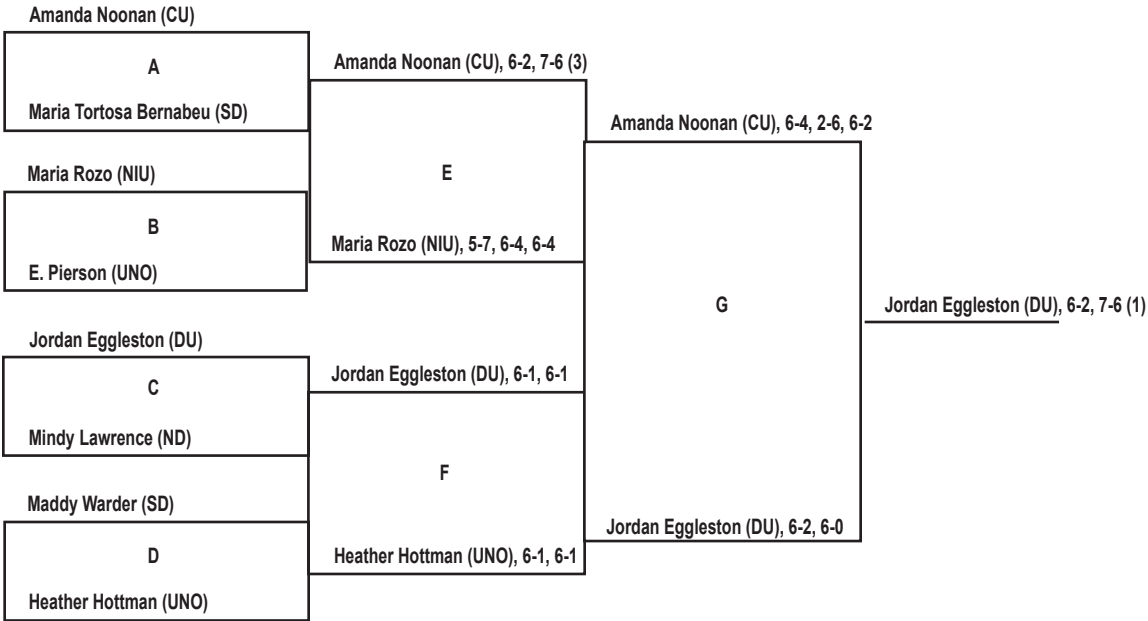

2012 Drake Fall Invitational 'F' Flight Singles

1. **PARTICIPATING SCHOOLS**

   - Creighton (CU)
   - Drake (DU)
   - Iowa State (ISU)
   - Nebraska-Omaha (UNO)
   - North Dakota (ND)
   - Northern Illinois (NIU)
   - South Dakota (SD)
   - Wichita State (WSU)