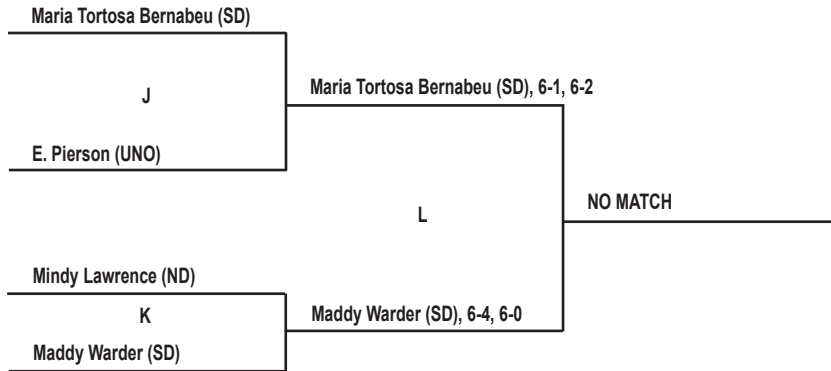

2012 Drake Fall Invitational 'E' Flight Singles

PARTICIPATING SCHOOLS

- Creighton (CU)
- Drake (DU)
- Iowa State (ISU)
- Nebraska-Omaha (UNO)
- North Dakota (ND)
- Northern Illinois (NIU)
- South Dakota (SD)
- Wichita State (WSU)

2012 Drake Fall Invitational 'F' Flight Singles

- PARTICIPATING SCHOOLS**

 - Creighton (CU)
 - Drake (DU)
 - Iowa State (ISU)
 - Nebraska-Omaha (UNO)
 - North Dakota (ND)
 - Northern Illinois (NIU)
 - South Dakota (SD)
 - Wichita State (WSU)