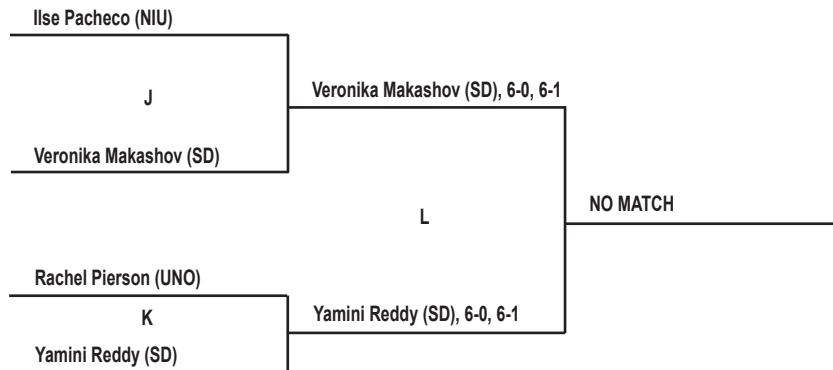

2012 Drake Fall Invitational 'E' Flight Singles

PARTICIPATING SCHOOLS

- Creighton (CU)
- Drake (DU)
- Iowa State (ISU)
- Nebraska-Omaha (UNO)
- North Dakota (ND)
- Northern Illinois (NIU)
- South Dakota (SD)
- Wichita State (WSU)