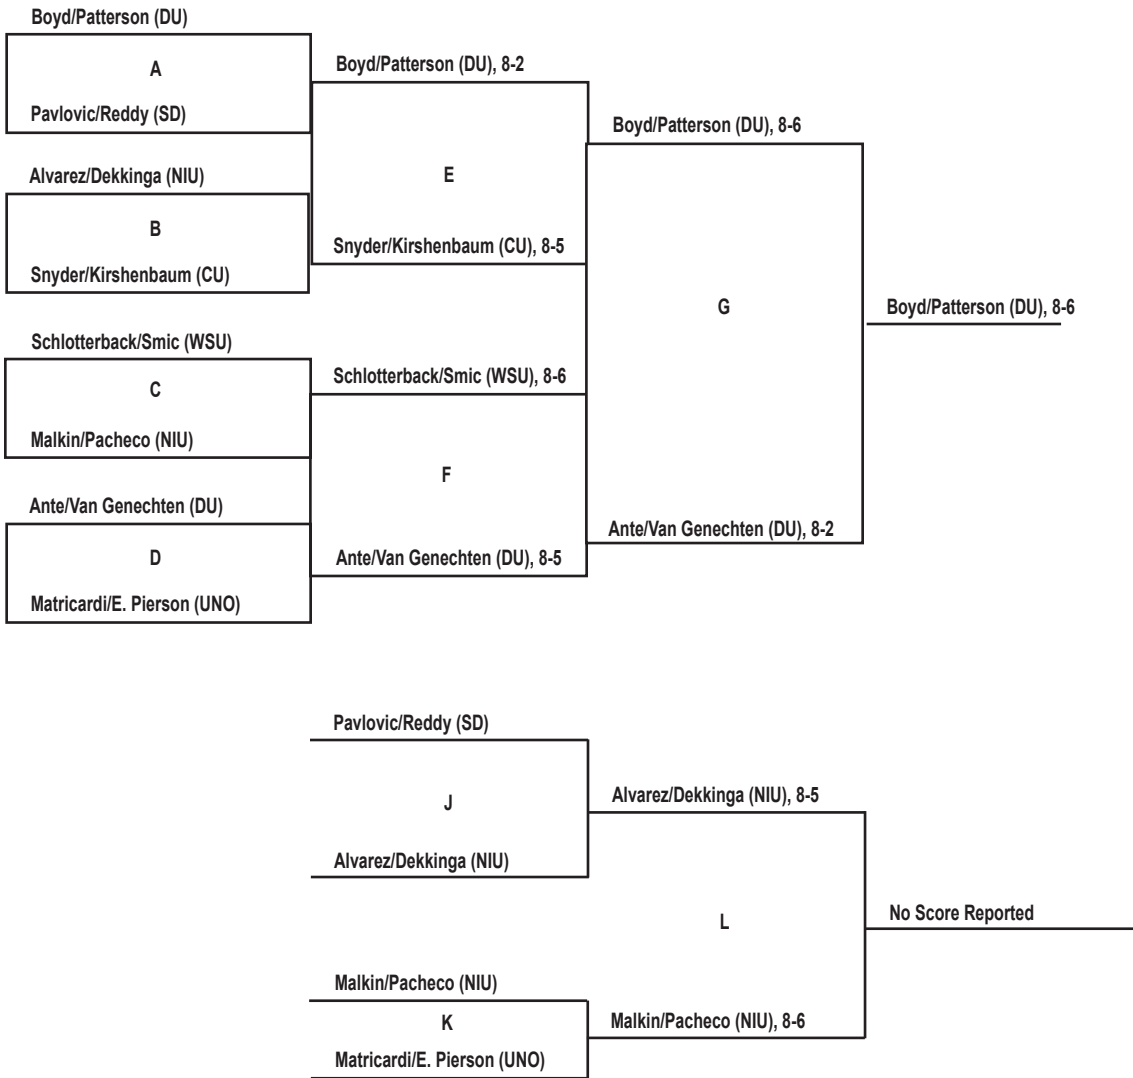

2012 Drake Fall Invitational 'F' Flight Singles

- PARTICIPATING SCHOOLS**

 - Creighton (CU)
 - Drake (DU)
 - Iowa State (ISU)
 - Nebraska-Omaha (UNO)
 - North Dakota (ND)
 - Northern Illinois (NIU)
 - South Dakota (SD)
 - Wichita State (WSU)

2012 Drake Fall Invitational 'Round Robin' Flight Singles

SUPPLEMENTAL AND COUNTABLE MATCHES FOR RECORDS

Jenna Langhorst (ISU) def. Klavdija Rebol (DU), 6-4, 3-6, 13-11
 Hafsa Laraibi (SD) def. Masa Smic (WSU), 6-4, 3-6, 10-7
 Sumer Schlotterback (WSU) def. Ellie Nixon (ISU), 6-2, 6-1
 Ilse Pacheco (NIU) def. Heather Hottman (UNO), 6-4, 7-5
 Jacqueline Baude (UNO) def. Sarah Byd (NIU), 6-0, 6-2
 Evy Van Genechten (DU) def. Michelle Elkin (SD), 6-2, 6-1
 Yamini Reddy (SD) def. Benson (UNO), 6-1, 6-1
 Milica Pavlovic (SD) def. Amanda Dick (DU), 6-4, 6-1
 Taylor Koehrsen (CU) def. Nina Barudzic (SD), 2-6, 6-4, 10-3
 Maria Tortosa Bernabeu (SD) def. Rachel Pierson (UNO), 6-0, 6-2
 E. Pierson (UNO) def. Maddy Earder (SD), 6-1, 6-1
 Cristina Alvarez (NIU) def. Veronika Makashov (SD), 6-0, 6-1

PARTICIPATING SCHOOLS

Creighton (CU)
 Drake (DU)
 Iowa State (ISU)
 Nebraska-Omaha (UNO)
 North Dakota (ND)
 Northern Illinois (NIU)
 South Dakota (SD)
 Wichita State (WSU)

2012 Drake Fall Invitational 'A' Flight Doubles

PARTICIPATING SCHOOLS

- Creighton (CU)
- Drake (DU)
- Iowa State (ISU)
- Nebraska-Omaha (UNO)
- North Dakota (ND)
- Northern Illinois (NIU)
- South Dakota (SD)
- Wichita State (WSU)

2012 Drake Fall Invitational 'B' Flight Doubles