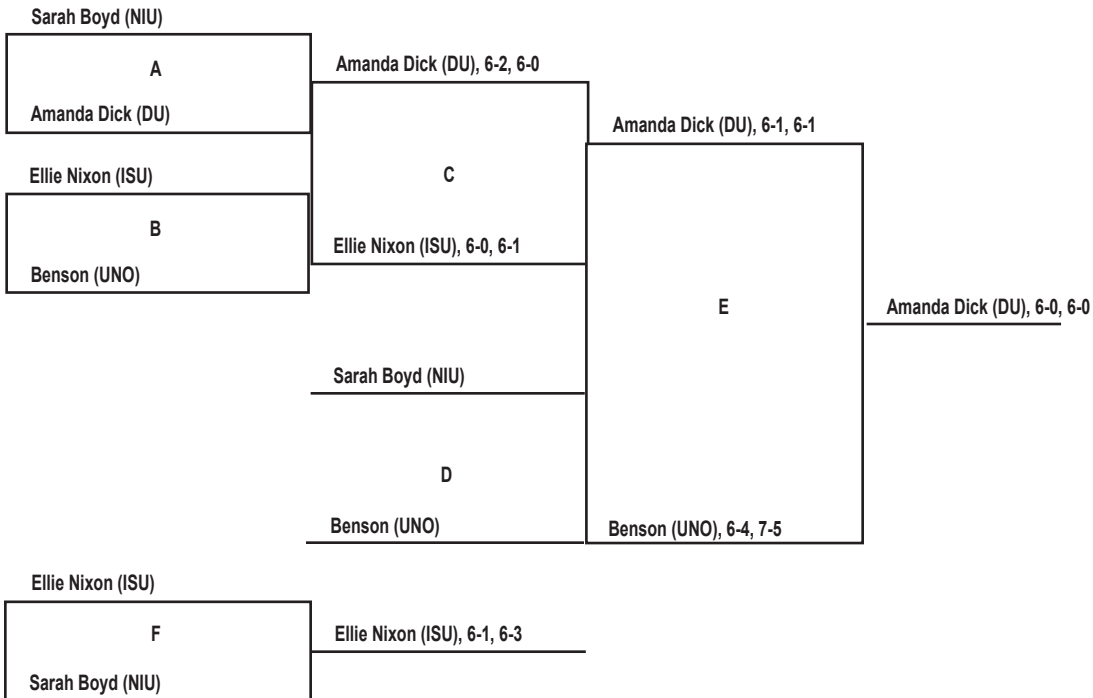

2012 Drake Fall Invitational 'F' Flight Singles

- PARTICIPATING SCHOOLS**

 - Creighton (CU)
 - Drake (DU)
 - Iowa State (ISU)
 - Nebraska-Omaha (UNO)
 - North Dakota (ND)
 - Northern Illinois (NIU)
 - South Dakota (SD)
 - Wichita State (WSU)

2012 Drake Fall Invitational 'Round Robin' Flight Singles

SUPPLEMENTAL AND COUNTABLE MATCHES FOR RECORDS

Jenna Langhorst (ISU) def. Klavdija Rebol (DU), 6-4, 3-6, 13-11
 Hafsa Laraibi (SD) def. Masa Smic (WSU), 6-4, 3-6, 10-7
 Sumer Schlotterback (WSU) def. Ellie Nixon (ISU), 6-2, 6-1
 Ilse Pacheco (NIU) def. Heather Hottman (UNO), 6-4, 7-5
 Jacqueline Baude (UNO) def. Sarah Byd (NIU), 6-0, 6-2
 Evy Van Genechten (DU) def. Michelle Elkin (SD), 6-2, 6-1
 Yamini Reddy (SD) def. Benson (UNO), 6-1, 6-1
 Milica Pavlovic (SD) def. Amanda Dick (DU), 6-4, 6-1
 Taylor Koehrsen (CU) def. Nina Barudzic (SD), 2-6, 6-4, 10-3
 Maria Tortosa Bernabeu (SD) def. Rachel Pierson (UNO), 6-0, 6-2
 E. Pierson (UNO) def. Maddy Earder (SD), 6-1, 6-1
 Cristina Alvarez (NIU) def. Veronika Makashov (SD), 6-0, 6-1