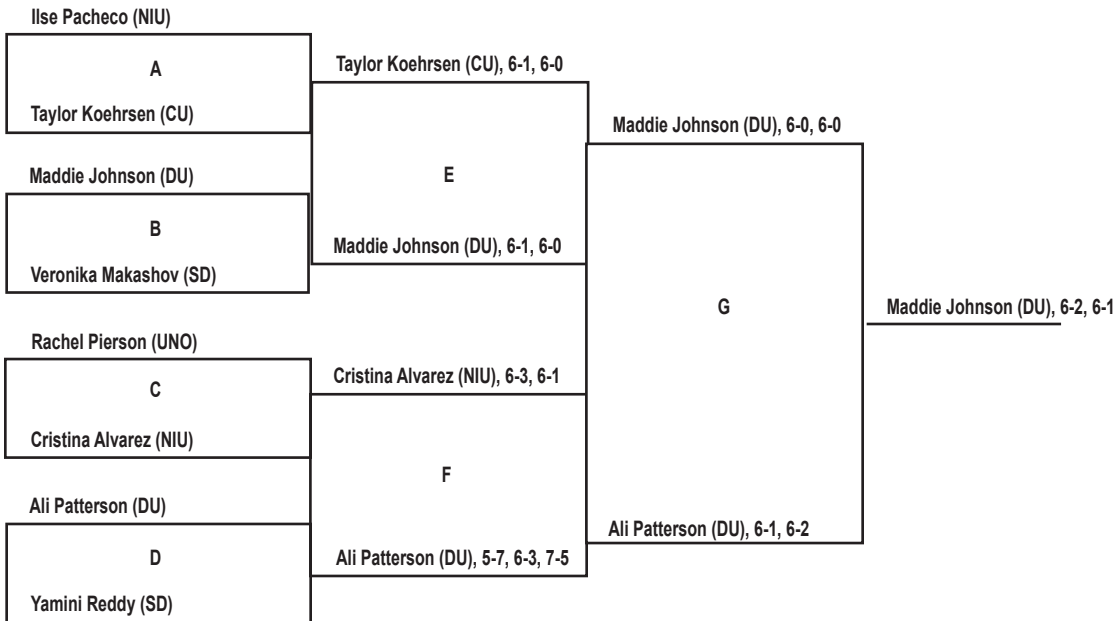

2012 Drake Fall Invitational 'B' Flight Singles

- PARTICIPATING SCHOOLS**

 - Creighton (CU)
 - Drake (DU)
 - Iowa State (ISU)
 - Nebraska-Omaha (UNO)
 - North Dakota (ND)
 - Northern Illinois (NIU)
 - South Dakota (SD)
 - Wichita State (WSU)

2012 Drake Fall Invitational 'C' Flight Singles

PARTICIPATING SCHOOLS

Creighton (CU)
 Drake (DU)
 Iowa State (ISU)
 Nebraska-Omaha (UNO)
 North Dakota (ND)
 Northern Illinois (NIU)
 South Dakota (SD)
 Wichita State (WSU)

2012 Drake Fall Invitational 'E' Flight Singles

PARTICIPATING SCHOOLS

- Creighton (CU)
- Drake (DU)
- Iowa State (ISU)
- Nebraska-Omaha (UNO)
- North Dakota (ND)
- Northern Illinois (NIU)
- South Dakota (SD)
- Wichita State (WSU)