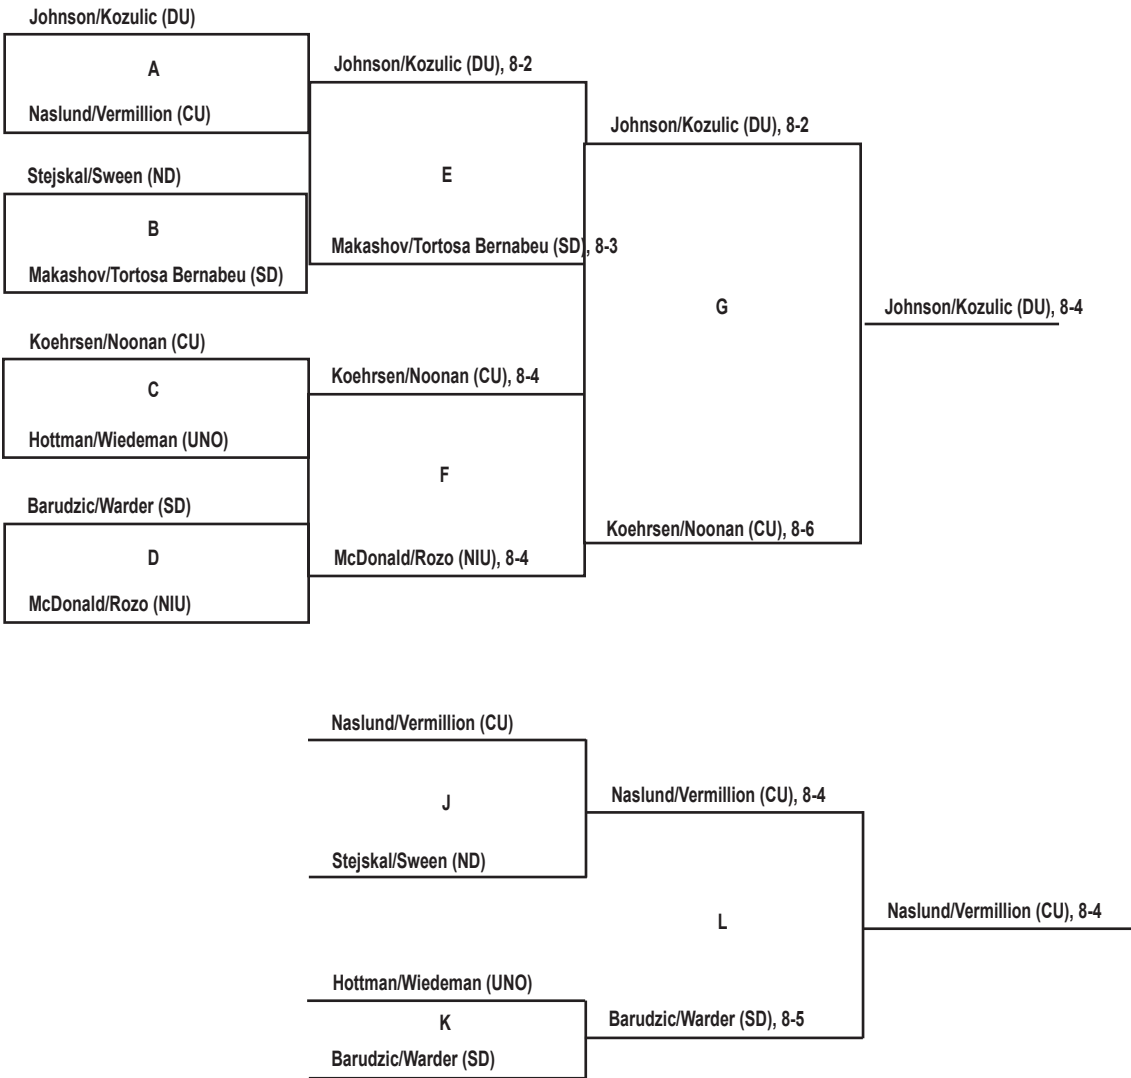

PARTICIPATING SCHOOLS

Creighton (CU)
 Drake (DU)
 Iowa State (ISU)
 Nebraska-Omaha (UNO)
 North Dakota (ND)
 Northern Illinois (NIU)
 South Dakota (SD)
 Wichita State (WSU)

2012 Drake Fall Invitational 'A' Flight Doubles

PARTICIPATING SCHOOLS

- Creighton (CU)
- Drake (DU)
- Iowa State (ISU)
- Nebraska-Omaha (UNO)
- North Dakota (ND)
- Northern Illinois (NIU)
- South Dakota (SD)
- Wichita State (WSU)

2012 Drake Fall Invitational 'B' Flight Doubles

- PARTICIPATING SCHOOLS**

 - Creighton (CU)
 - Drake (DU)
 - Iowa State (ISU)
 - Nebraska-Omaha (UNO)
 - North Dakota (ND)
 - Northern Illinois (NIU)
 - South Dakota (SD)
 - Wichita State (WSU)

2012 Drake Fall Invitational 'C' Flight Doubles