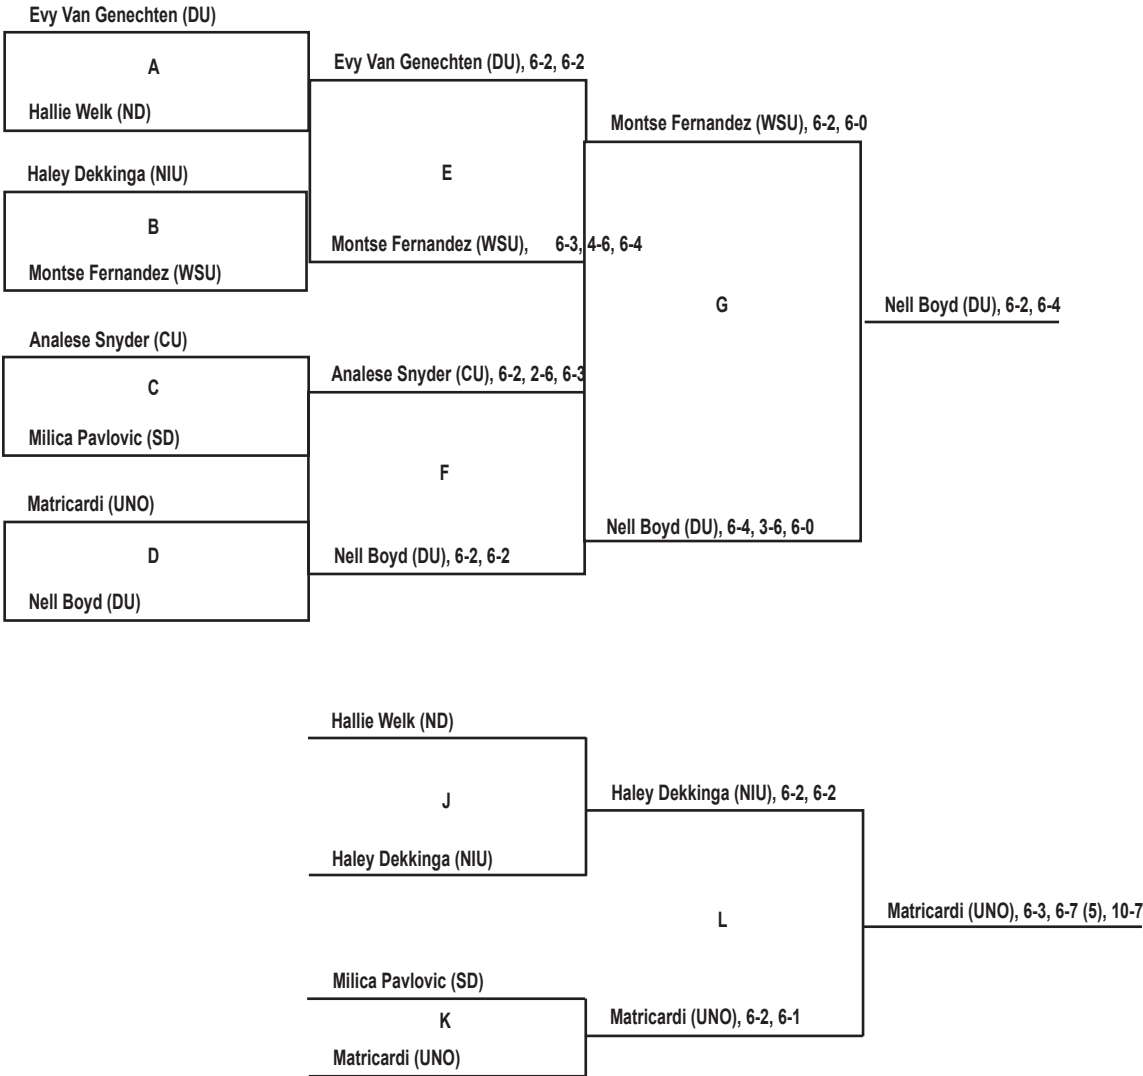

2012 Drake Fall Invitational 'B' Flight Singles

- PARTICIPATING SCHOOLS**

 - Creighton (CU)
 - Drake (DU)
 - Iowa State (ISU)
 - Nebraska-Omaha (UNO)
 - North Dakota (ND)
 - Northern Illinois (NIU)
 - South Dakota (SD)
 - Wichita State (WSU)