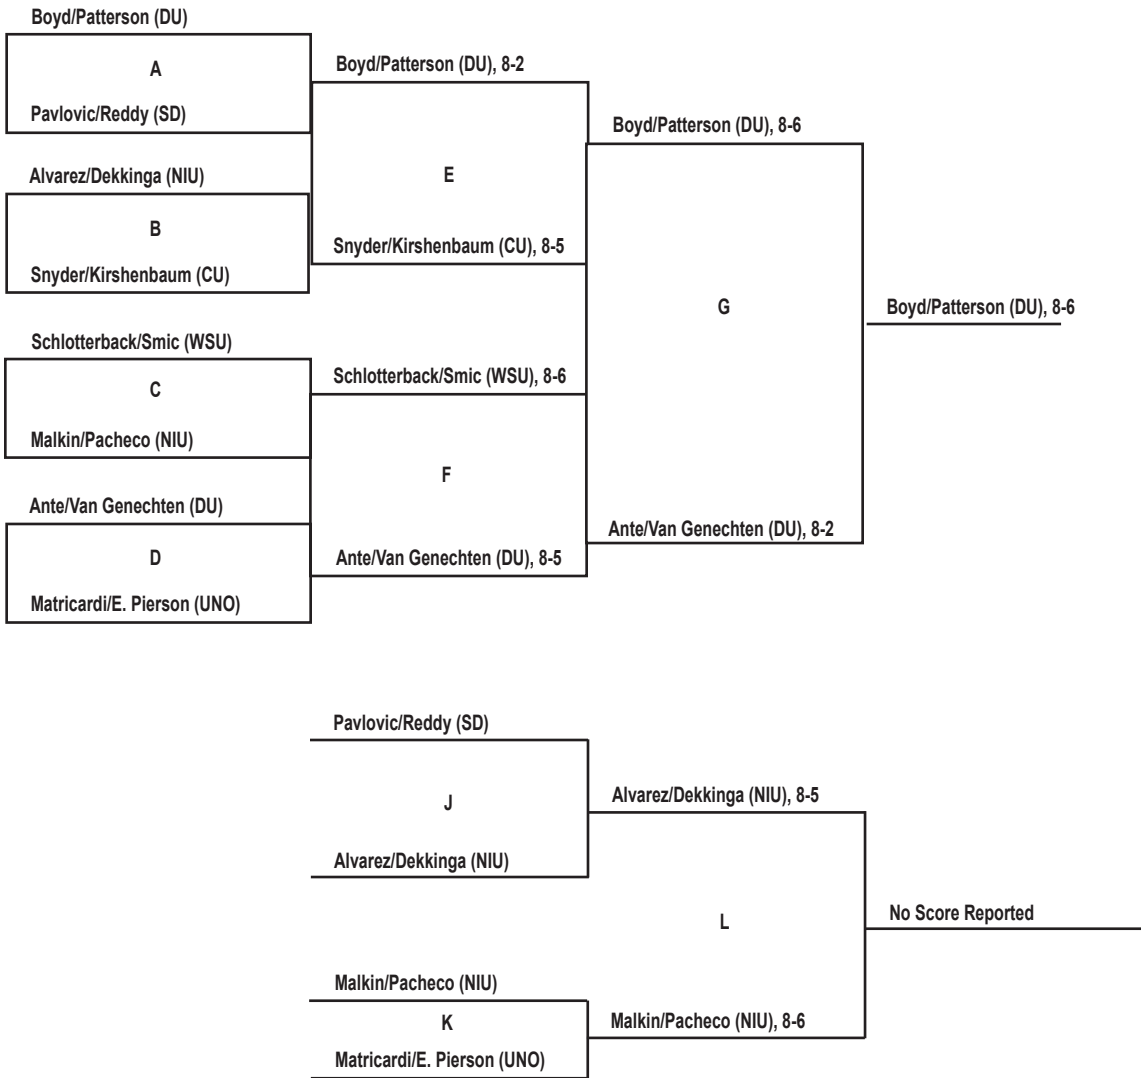

2012 Drake Fall Invitational 'F' Flight Singles

PARTICIPATING SCHOOLS

- Creighton (CU)
- Drake (DU)
- Iowa State (ISU)
- Nebraska-Omaha (UNO)
- North Dakota (ND)
- Northern Illinois (NIU)
- South Dakota (SD)
- Wichita State (WSU)

2012 Drake Fall Invitational 'A' Flight Doubles

- PARTICIPATING SCHOOLS**

 - Creighton (CU)
 - Drake (DU)
 - Iowa State (ISU)
 - Nebraska-Omaha (UNO)
 - North Dakota (ND)
 - Northern Illinois (NIU)
 - South Dakota (SD)
 - Wichita State (WSU)

2012 Drake Fall Invitational 'B' Flight Doubles

PARTICIPATING SCHOOLS

- Creighton (CU)
- Drake (DU)
- Iowa State (ISU)
- Nebraska-Omaha (UNO)
- North Dakota (ND)
- Northern Illinois (NIU)
- South Dakota (SD)
- Wichita State (WSU)

2012 Drake Fall Invitational 'C' Flight Doubles

- PARTICIPATING SCHOOLS**

 - Creighton (CU)
 - Drake (DU)
 - Iowa State (ISU)
 - Nebraska-Omaha (UNO)
 - North Dakota (ND)
 - Northern Illinois (NIU)
 - South Dakota (SD)
 - Wichita State (WSU)