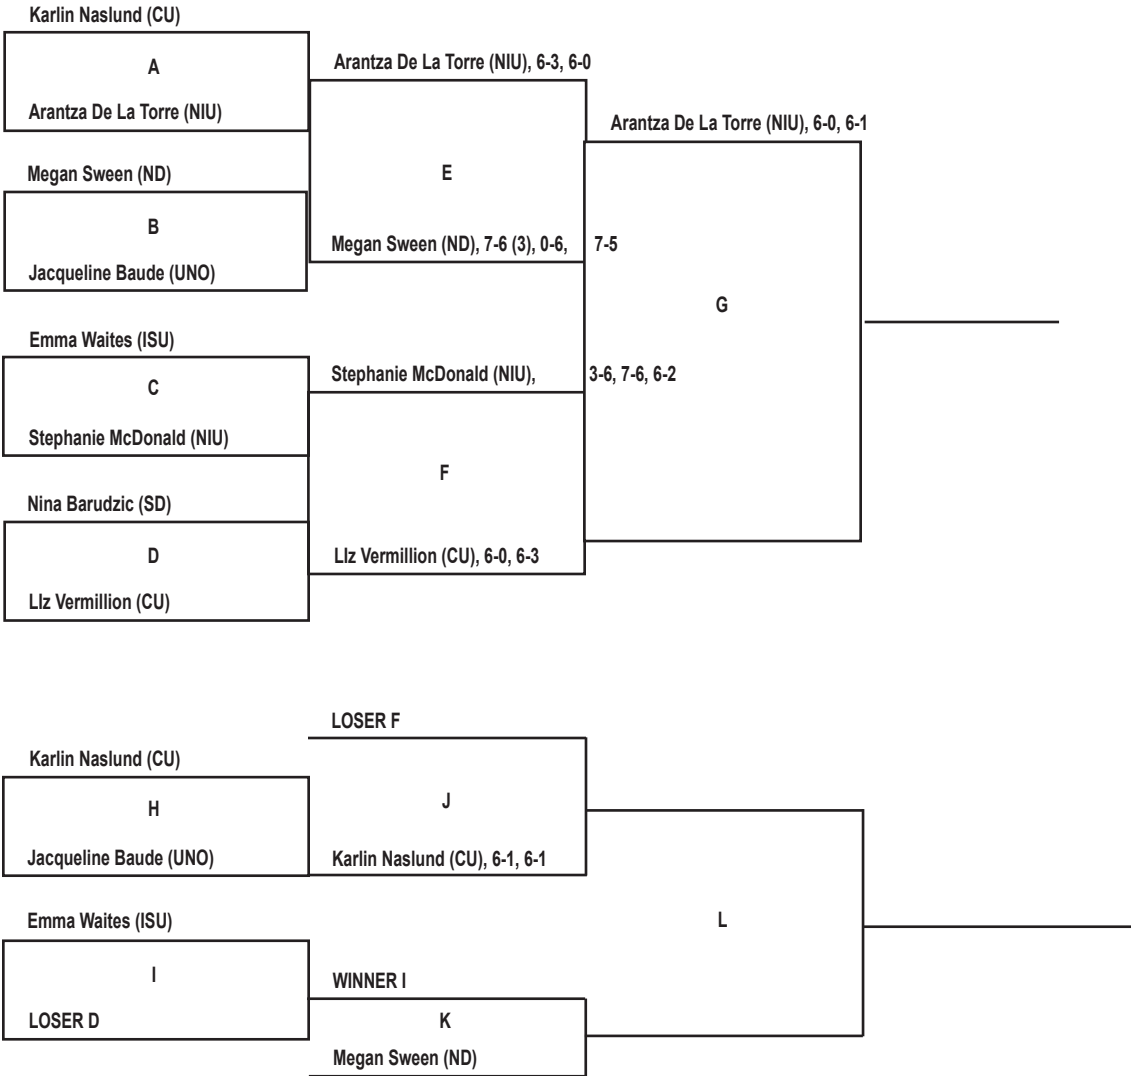

2012 Drake Fall Invitational 'D' Flight Singles

PARTICIPATING SCHOOLS

- Creighton (CU)
- Drake (DU)
- Iowa State (ISU)
- Nebraska-Omaha (UNO)
- North Dakota (ND)
- Northern Illinois (NIU)
- South Dakota (SD)
- Wichita State (WSU)