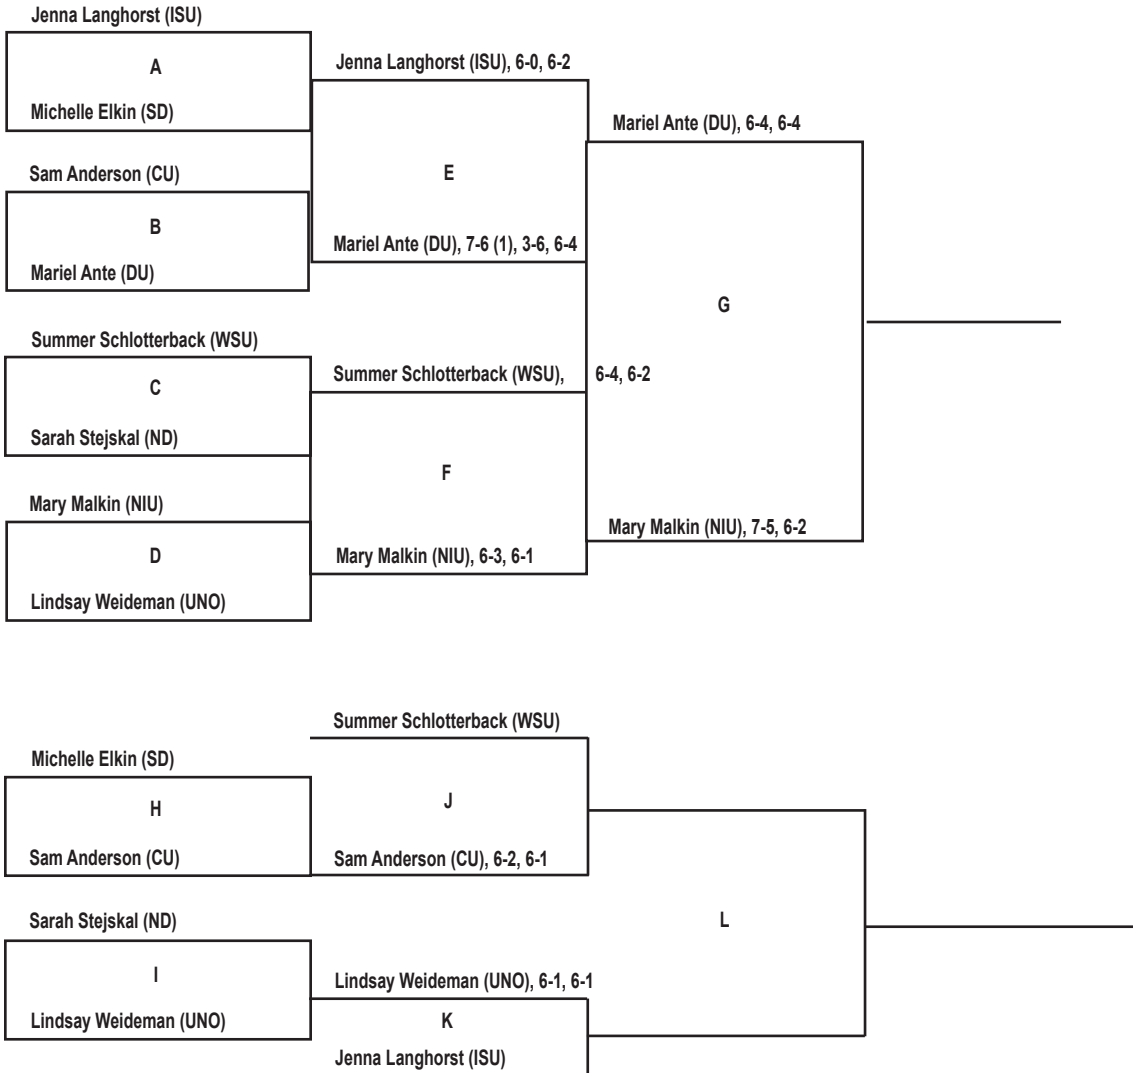

2012 Drake Fall Invitational 'C' Flight Singles

PARTICIPATING SCHOOLS

- Creighton (CU)
- Drake (DU)
- Iowa State (ISU)
- Nebraska-Omaha (UNO)
- North Dakota (ND)
- Northern Illinois (NIU)
- South Dakota (SD)
- Wichita State (WSU)