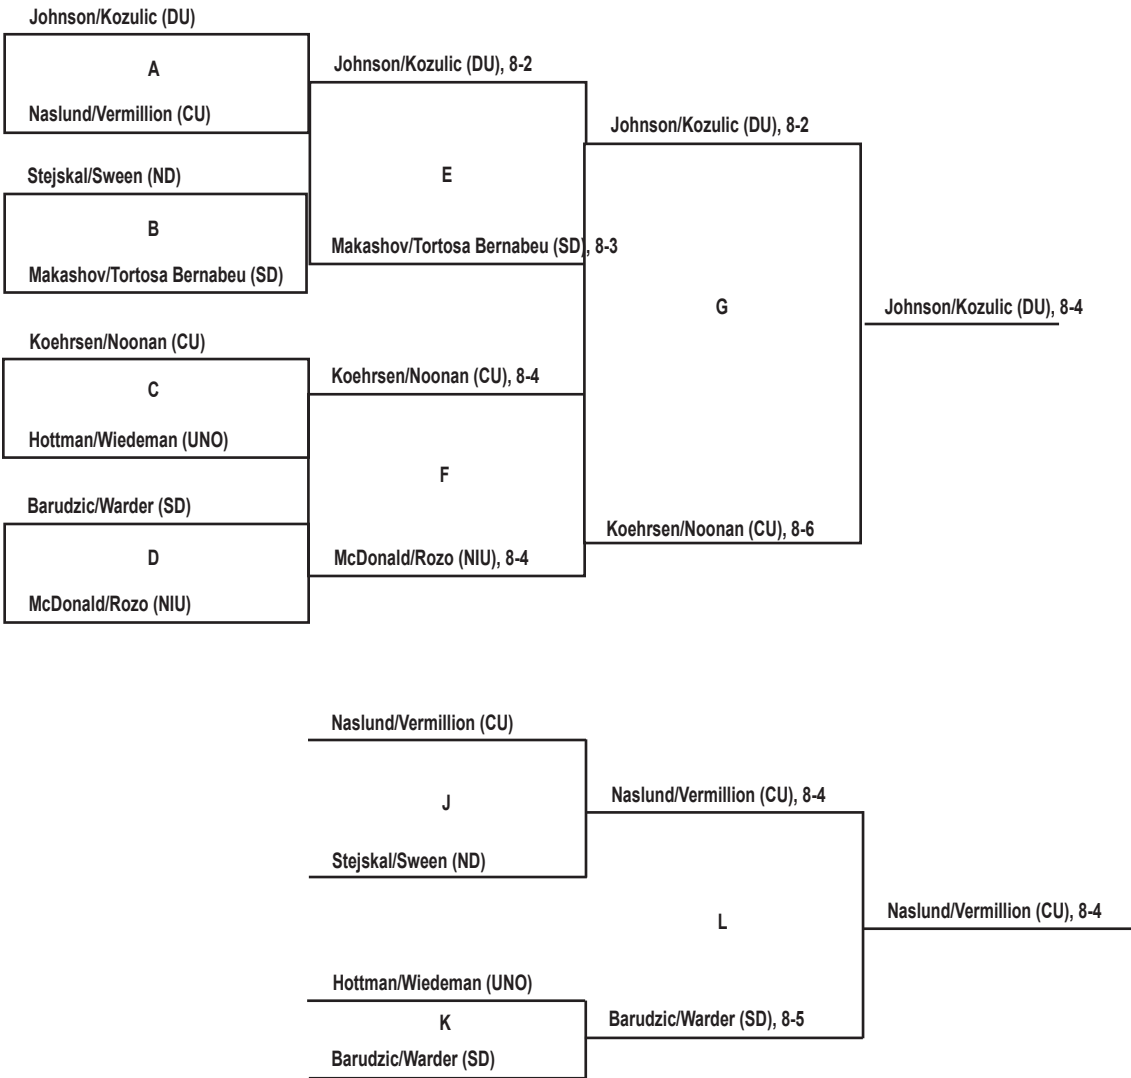

2012 Drake Fall Invitational 'F' Flight Singles

PARTICIPATING SCHOOLS

- Creighton (CU)
- Drake (DU)
- Iowa State (ISU)
- Nebraska-Omaha (UNO)
- North Dakota (ND)
- Northern Illinois (NIU)
- South Dakota (SD)
- Wichita State (WSU)

2012 Drake Fall Invitational 'A' Flight Doubles

- PARTICIPATING SCHOOLS**

 - Creighton (CU)
 - Drake (DU)
 - Iowa State (ISU)
 - Nebraska-Omaha (UNO)
 - North Dakota (ND)
 - Northern Illinois (NIU)
 - South Dakota (SD)
 - Wichita State (WSU)

2012 Drake Fall Invitational 'B' Flight Doubles

PARTICIPATING SCHOOLS

- Creighton (CU)
- Drake (DU)
- Iowa State (ISU)
- Nebraska-Omaha (UNO)
- North Dakota (ND)
- Northern Illinois (NIU)
- South Dakota (SD)
- Wichita State (WSU)

2012 Drake Fall Invitational 'C' Flight Doubles

- PARTICIPATING SCHOOLS**

 - Creighton (CU)
 - Drake (DU)
 - Iowa State (ISU)
 - Nebraska-Omaha (UNO)
 - North Dakota (ND)
 - Northern Illinois (NIU)
 - South Dakota (SD)
 - Wichita State (WSU)