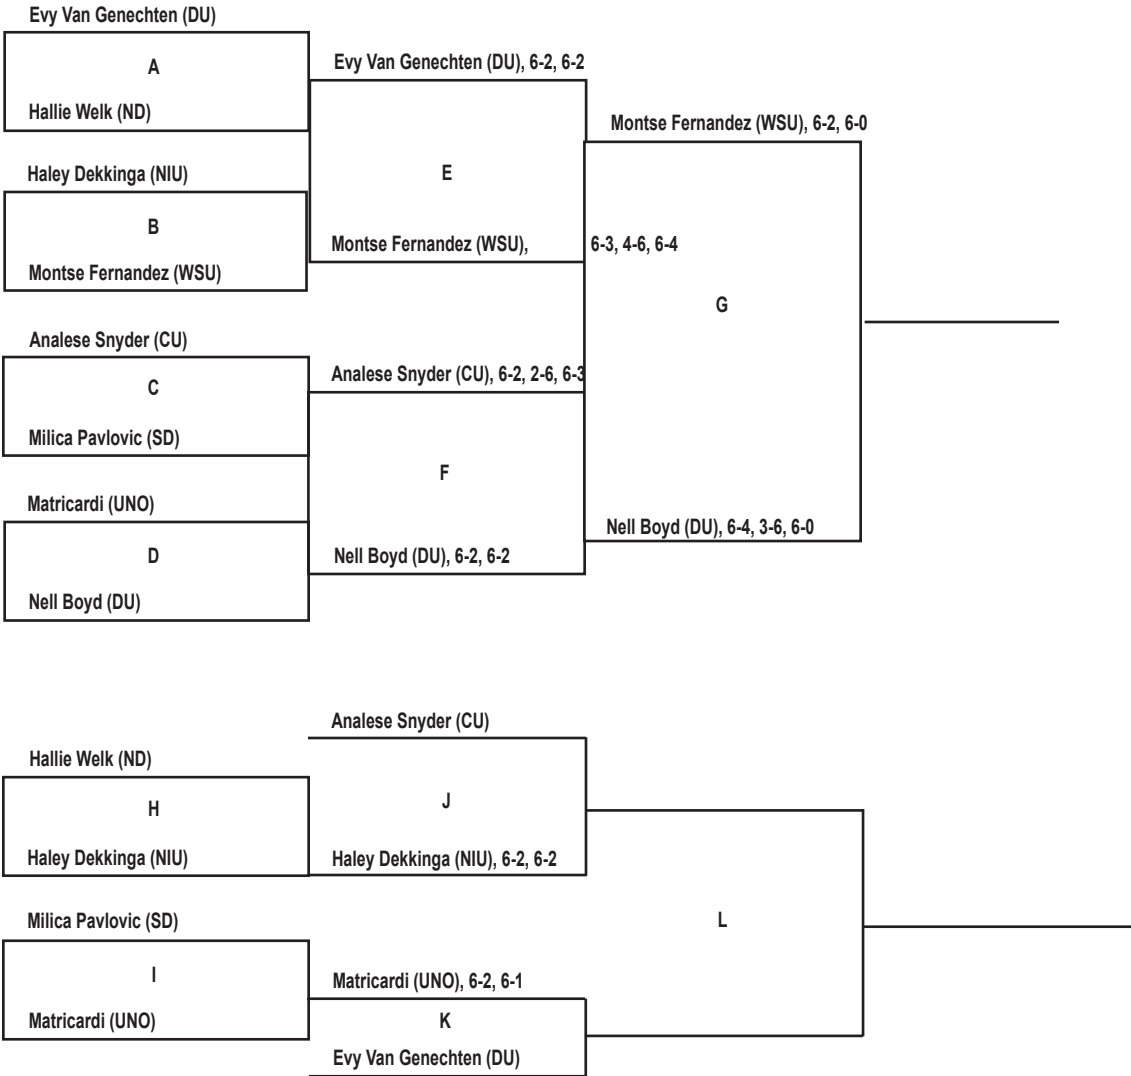

2012 Drake Fall Invitational 'B' Flight Singles

- PARTICIPATING SCHOOLS**

 - Creighton (CU)
 - Drake (DU)
 - Iowa State (ISU)
 - Nebraska-Omaha (UNO)
 - North Dakota (ND)
 - Northern Illinois (NIU)
 - South Dakota (SD)
 - Wichita State (WSU)