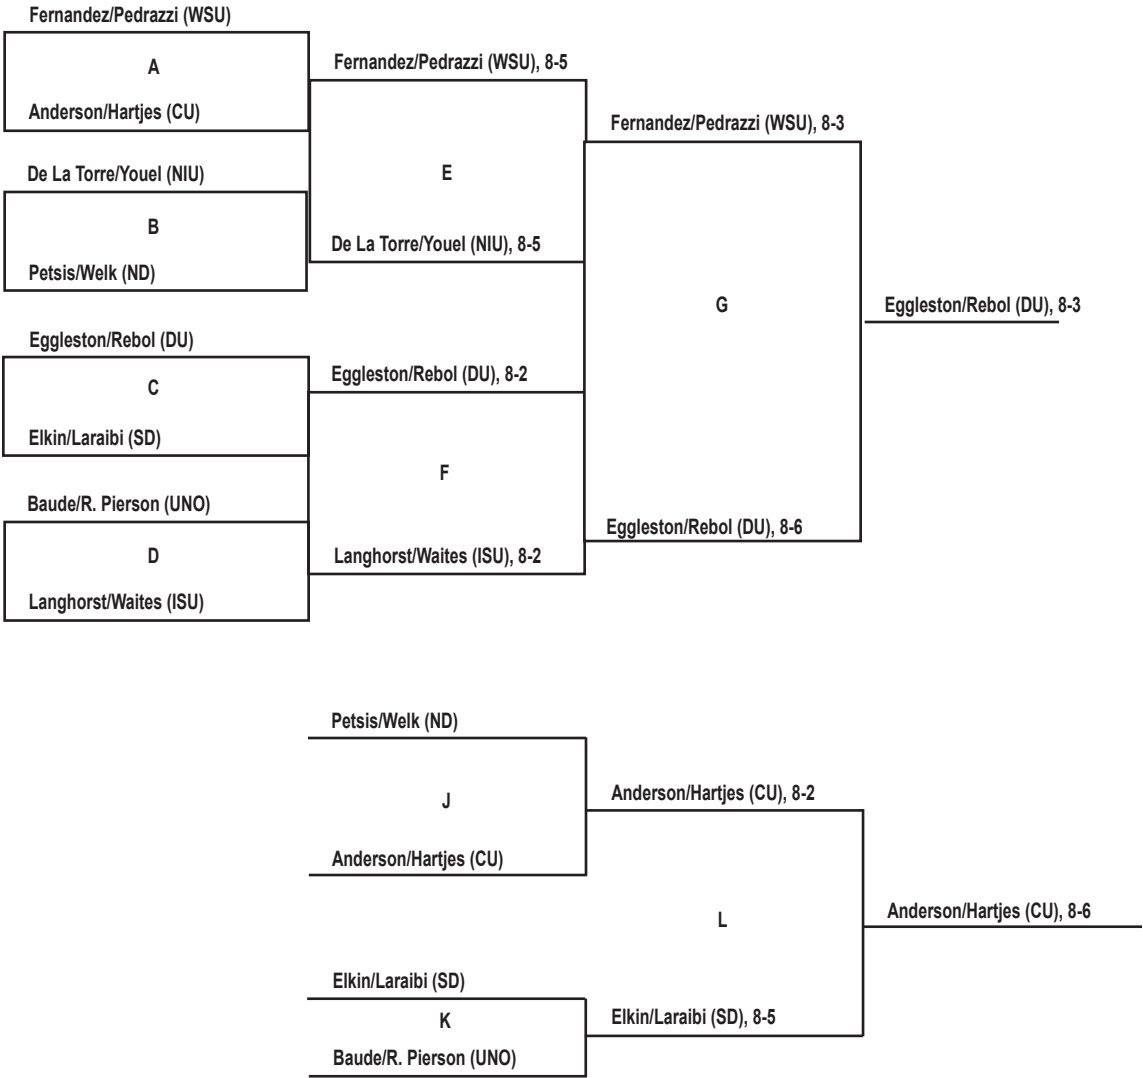

2012 Drake Fall Invitational 'E' Flight Singles

PARTICIPATING SCHOOLS

- Creighton (CU)
- Drake (DU)
- Iowa State (ISU)
- Nebraska-Omaha (UNO)
- North Dakota (ND)
- Northern Illinois (NIU)
- South Dakota (SD)
- Wichita State (WSU)

2012 Drake Fall Invitational 'F' Flight Singles

PARTICIPATING SCHOOLS

- Creighton (CU)
- Drake (DU)
- Iowa State (ISU)
- Nebraska-Omaha (UNO)
- North Dakota (ND)
- Northern Illinois (NIU)
- South Dakota (SD)
- Wichita State (WSU)

2012 Drake Fall Invitational 'A' Flight Doubles

- PARTICIPATING SCHOOLS**

 - Creighton (CU)
 - Drake (DU)
 - Iowa State (ISU)
 - Nebraska-Omaha (UNO)
 - North Dakota (ND)
 - Northern Illinois (NIU)
 - South Dakota (SD)
 - Wichita State (WSU)