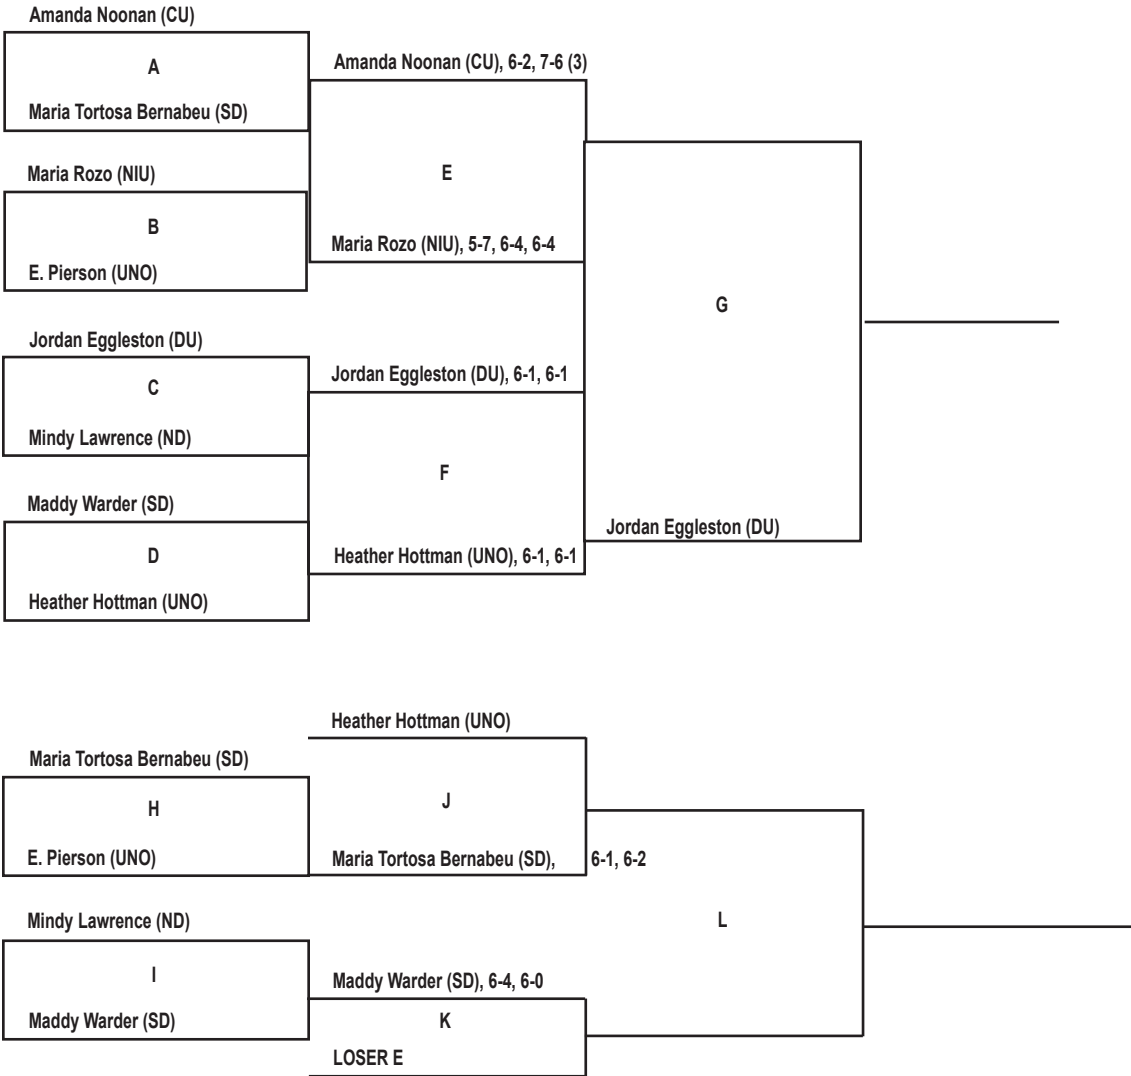

2012 Drake Fall Invitational 'F' Flight Singles

PARTICIPATING SCHOOLS

- Creighton (CU)
- Drake (DU)
- Iowa State (ISU)
- Nebraska-Omaha (UNO)
- North Dakota (ND)
- Northern Illinois (NIU)
- South Dakota (SD)
- Wichita State (WSU)