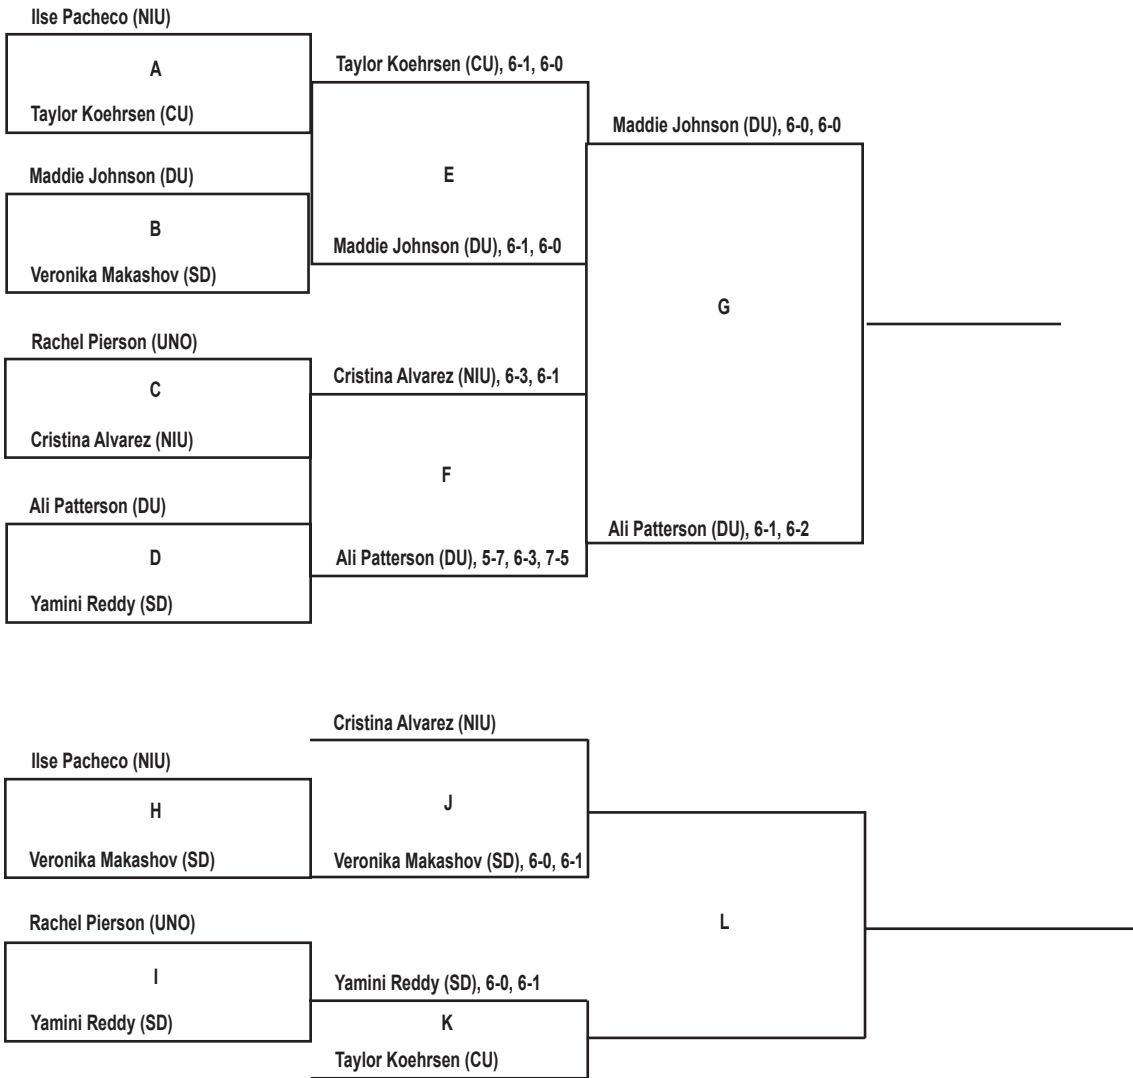

2012 Drake Fall Invitational 'E' Flight Singles

PARTICIPATING SCHOOLS

- Creighton (CU)
- Drake (DU)
- Iowa State (ISU)
- Nebraska-Omaha (UNO)
- North Dakota (ND)
- Northern Illinois (NIU)
- South Dakota (SD)
- Wichita State (WSU)