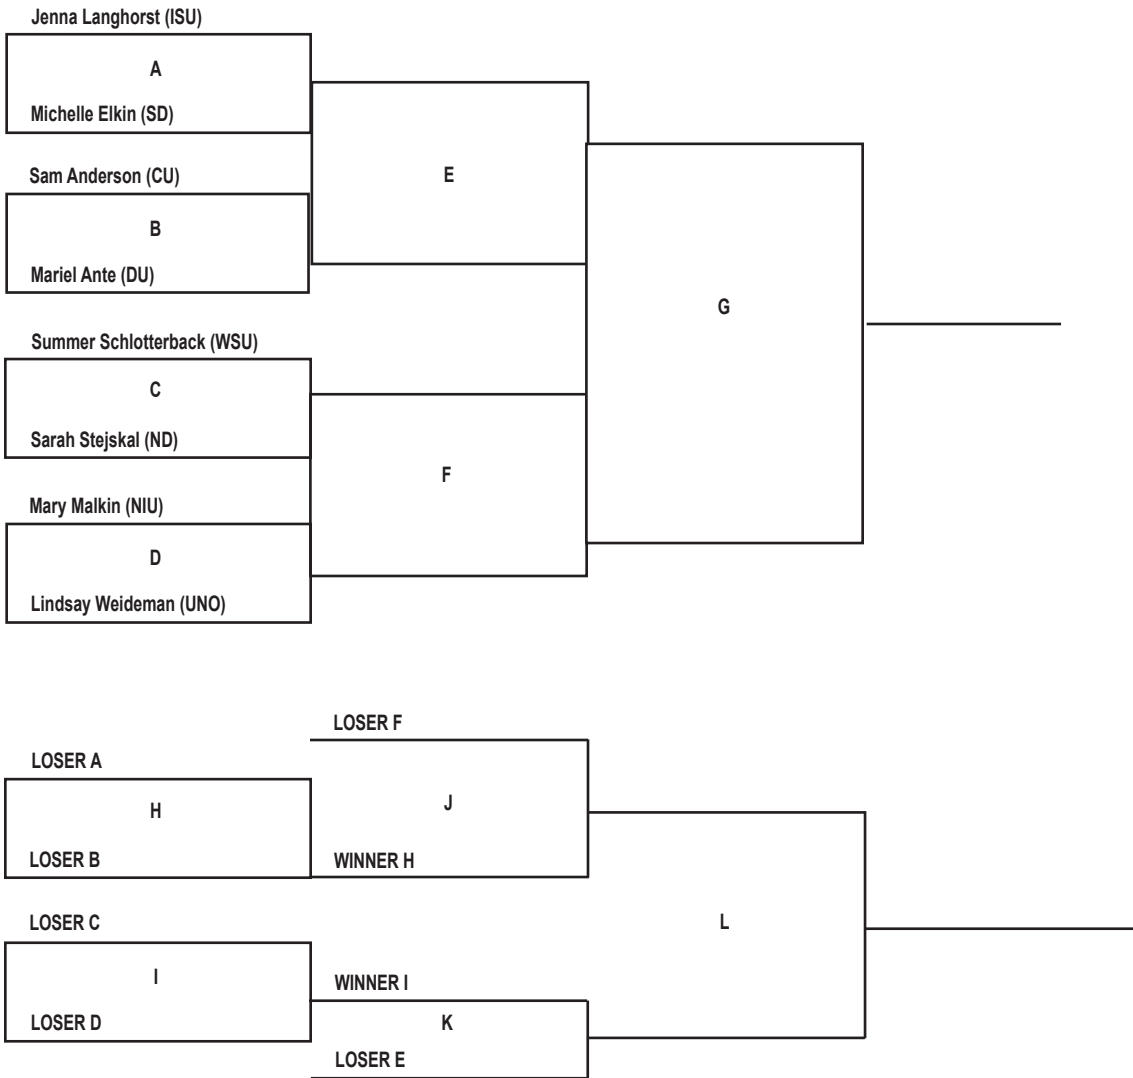

2012 Drake Fall Invitational 'C' Flight Singles

PARTICIPATING SCHOOLS

- Creighton (CU)
- Drake (DU)
- Iowa State (ISU)
- Nebraska-Omaha (UNO)
- North Dakota (ND)
- Northern Illinois (NIU)
- South Dakota (SD)
- Wichita State (WSU)