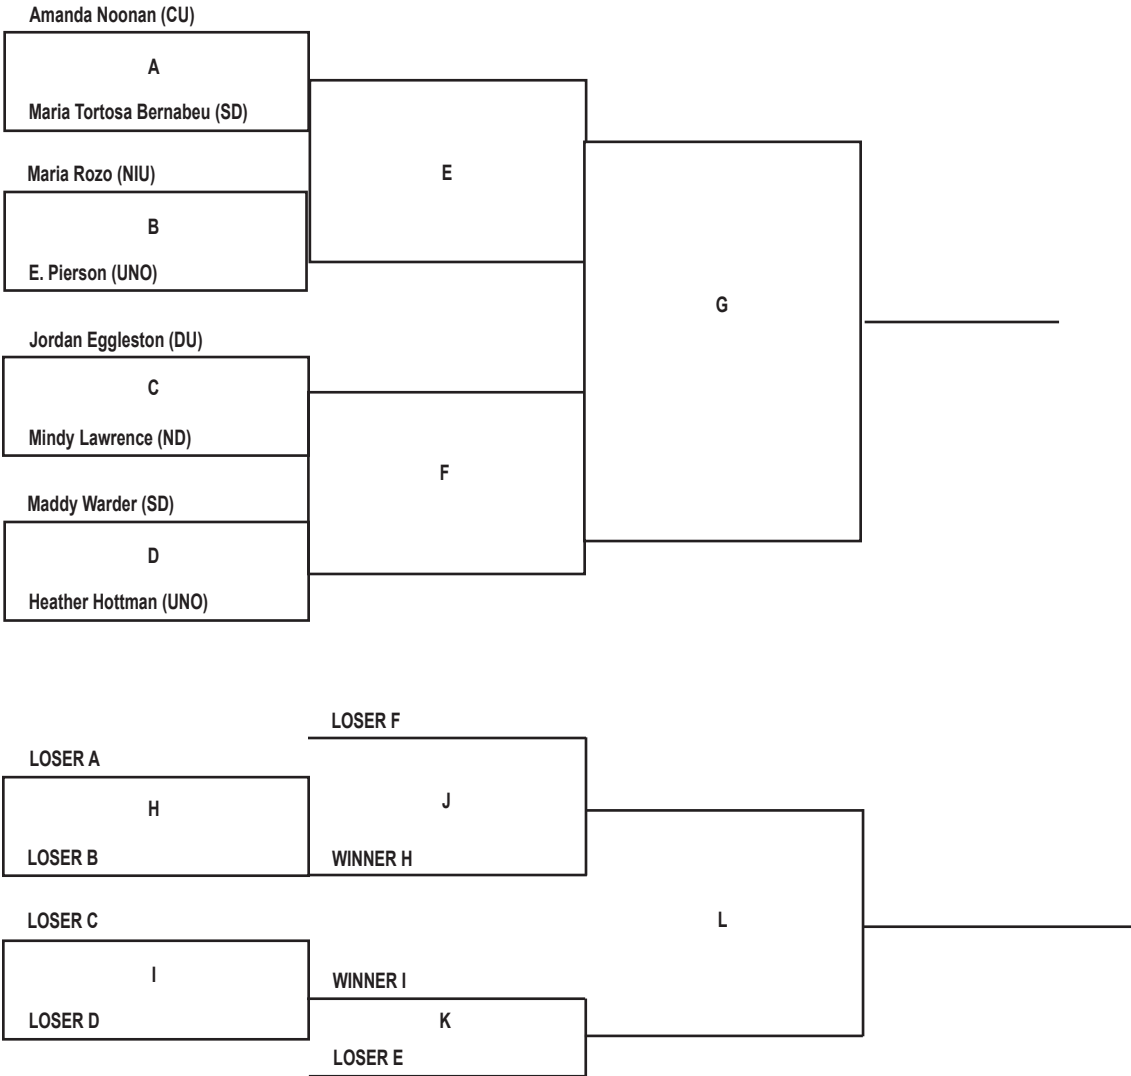

2012 Drake Fall Invitational 'D' Flight Singles

- PARTICIPATING SCHOOLS**
- Creighton (CU)
 - Drake (DU)
 - Iowa State (ISU)
 - Nebraska-Omaha (UNO)
 - North Dakota (ND)
 - Northern Illinois (NIU)
 - South Dakota (SD)
 - Wichita State (WSU)

2012 Drake Fall Invitational 'E' Flight Singles

PARTICIPATING SCHOOLS

- Creighton (CU)
- Drake (DU)
- Iowa State (ISU)
- Nebraska-Omaha (UNO)
- North Dakota (ND)
- Northern Illinois (NIU)
- South Dakota (SD)
- Wichita State (WSU)

2012 Drake Fall Invitational 'F' Flight Singles

- PARTICIPATING SCHOOLS**
- Creighton (CU)
 - Drake (DU)
 - Iowa State (ISU)
 - Nebraska-Omaha (UNO)
 - North Dakota (ND)
 - Northern Illinois (NIU)
 - South Dakota (SD)
 - Wichita State (WSU)