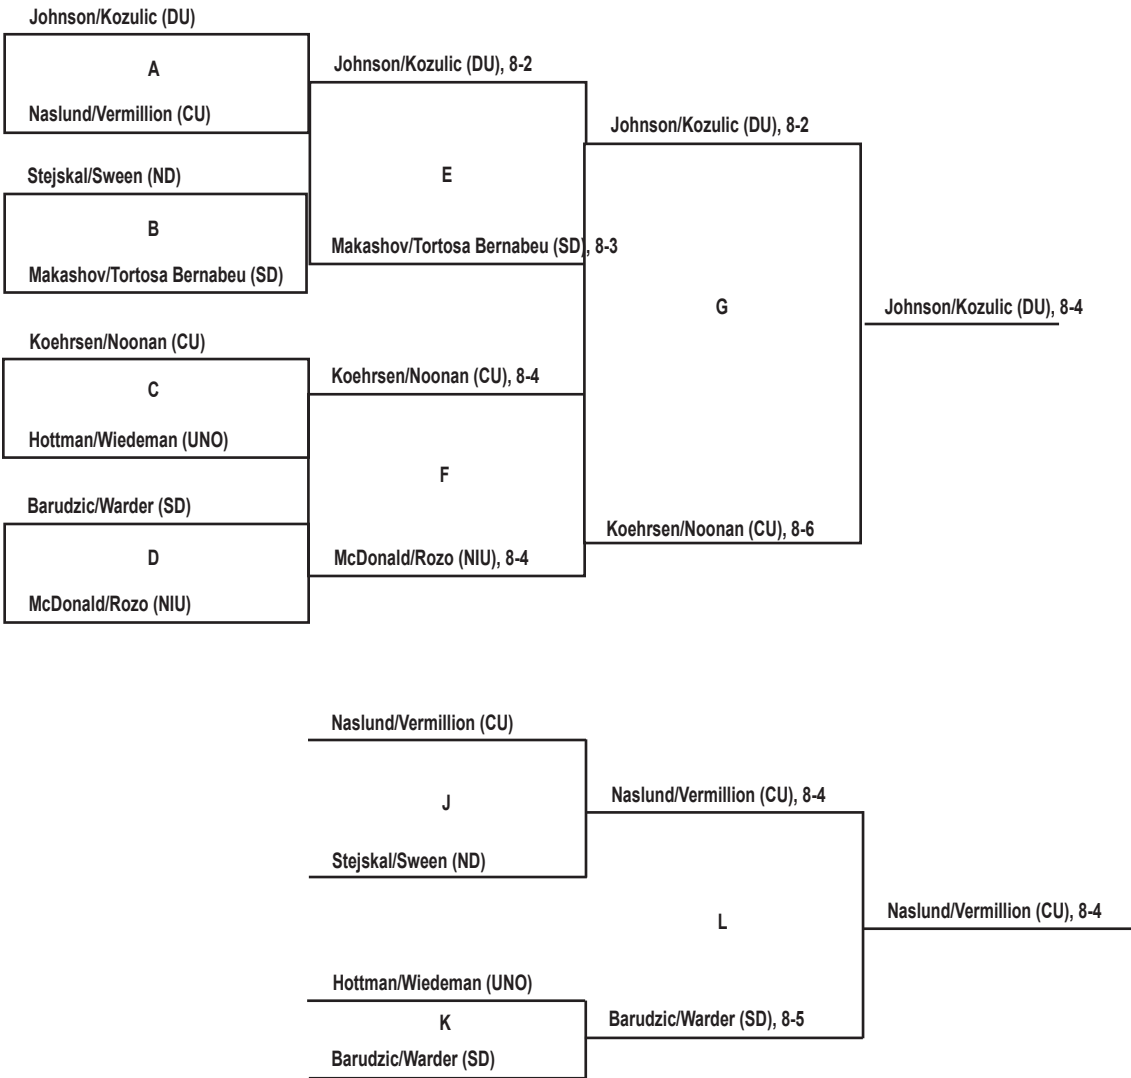

2012 Drake Fall Invitational 'D' Flight Singles

- PARTICIPATING SCHOOLS**
- Creighton (CU)
 - Drake (DU)
 - Iowa State (ISU)
 - Nebraska-Omaha (UNO)
 - North Dakota (ND)
 - Northern Illinois (NIU)
 - South Dakota (SD)
 - Wichita State (WSU)

2012 Drake Fall Invitational 'F' Flight Singles

- PARTICIPATING SCHOOLS**
- Creighton (CU)
 - Drake (DU)
 - Iowa State (ISU)
 - Nebraska-Omaha (UNO)
 - North Dakota (ND)
 - Northern Illinois (NIU)
 - South Dakota (SD)
 - Wichita State (WSU)

2012 Drake Fall Invitational 'Round Robin' Flight Singles

PARTICIPATING SCHOOLS

- Creighton (CU)
- Drake (DU)
- Iowa State (ISU)
- Nebraska-Omaha (UNO)
- North Dakota (ND)
- Northern Illinois (NIU)
- South Dakota (SD)
- Wichita State (WSU)

2012 Drake Fall Invitational 'C' Flight Doubles

- PARTICIPATING SCHOOLS**

 - Creighton (CU)
 - Drake (DU)
 - Iowa State (ISU)
 - Nebraska-Omaha (UNO)
 - North Dakota (ND)
 - Northern Illinois (NIU)
 - South Dakota (SD)
 - Wichita State (WSU)