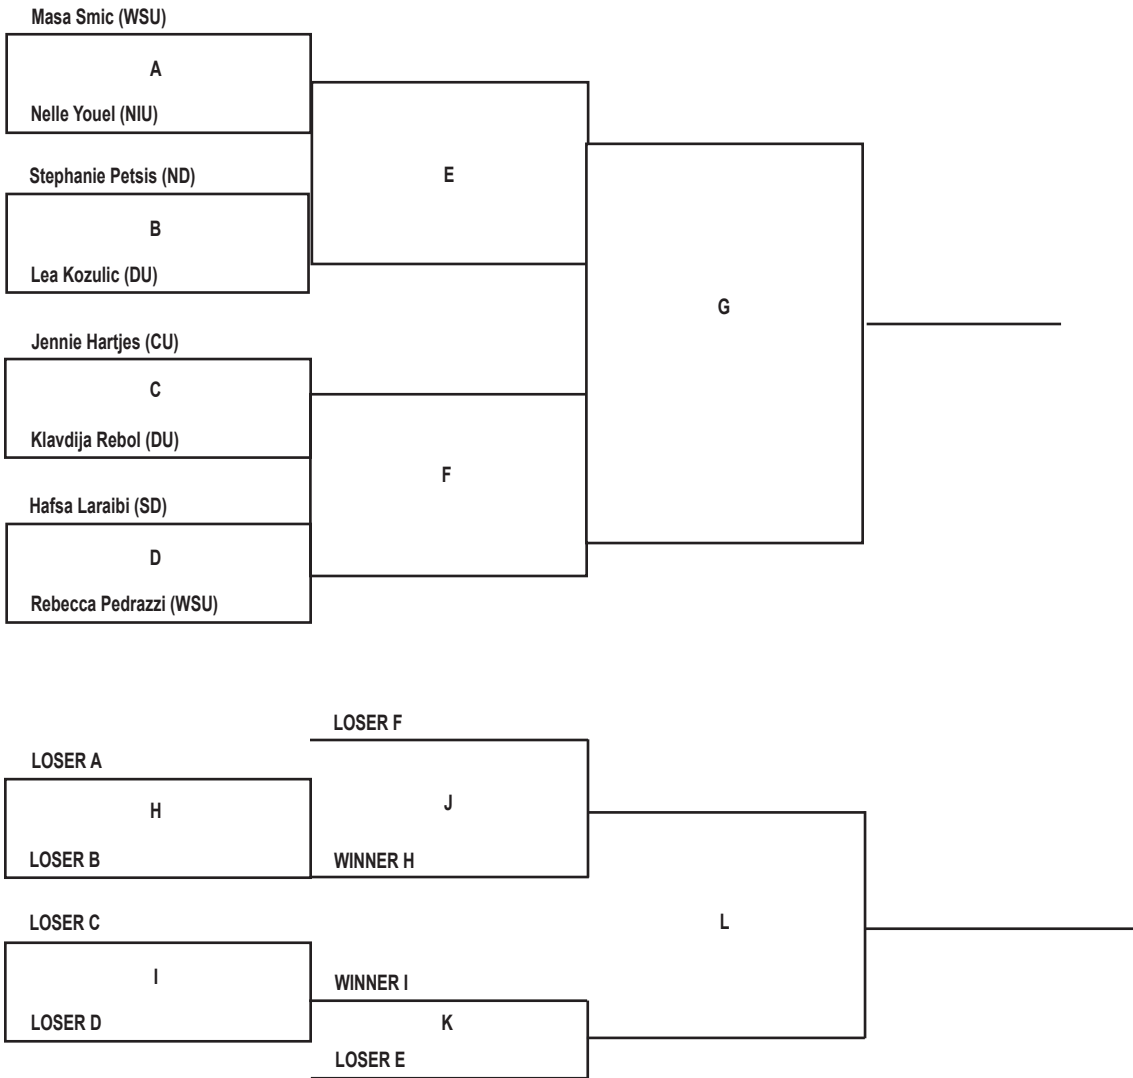

2012 Drake Fall Invitational 'A' Flight Singles

- PARTICIPATING SCHOOLS**
- Creighton (CU)
 - Drake (DU)
 - Iowa State (ISU)
 - Nebraska-Omaha (UNO)
 - North Dakota (ND)
 - Northern Illinois (NIU)
 - South Dakota (SD)
 - Wichita State (WSU)

2012 Drake Fall Invitational 'B' Flight Singles

- PARTICIPATING SCHOOLS**

 - Creighton (CU)
 - Drake (DU)
 - Iowa State (ISU)
 - Nebraska-Omaha (UNO)
 - North Dakota (ND)
 - Northern Illinois (NIU)
 - South Dakota (SD)
 - Wichita State (WSU)