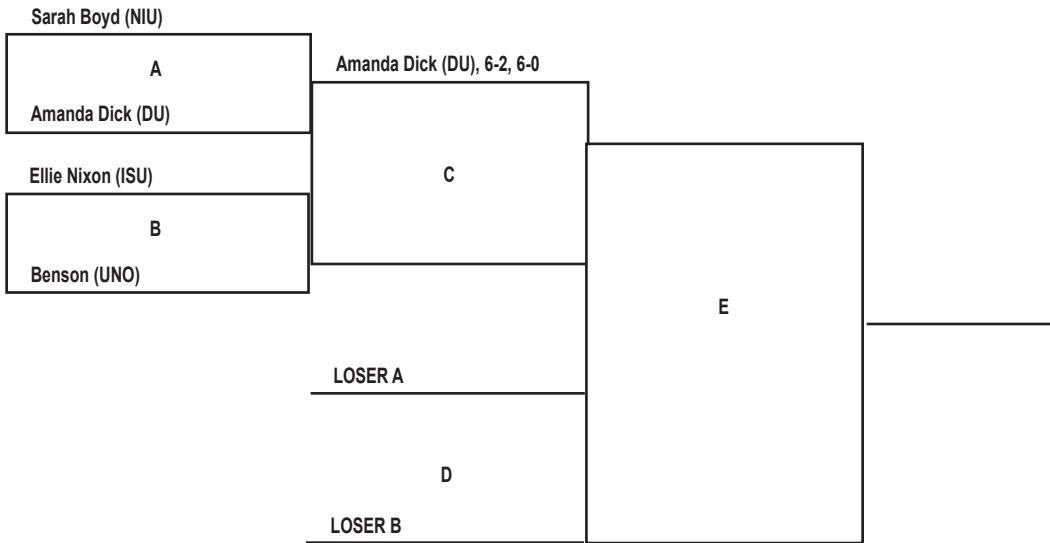

2012 Drake Fall Invitational 'Round Robin' Flight Singles

PARTICIPATING SCHOOLS

- Creighton (CU)
- Drake (DU)
- Iowa State (ISU)
- Nebraska-Omaha (UNO)
- North Dakota (ND)
- Northern Illinois (NIU)
- South Dakota (SD)
- Wichita State (WSU)