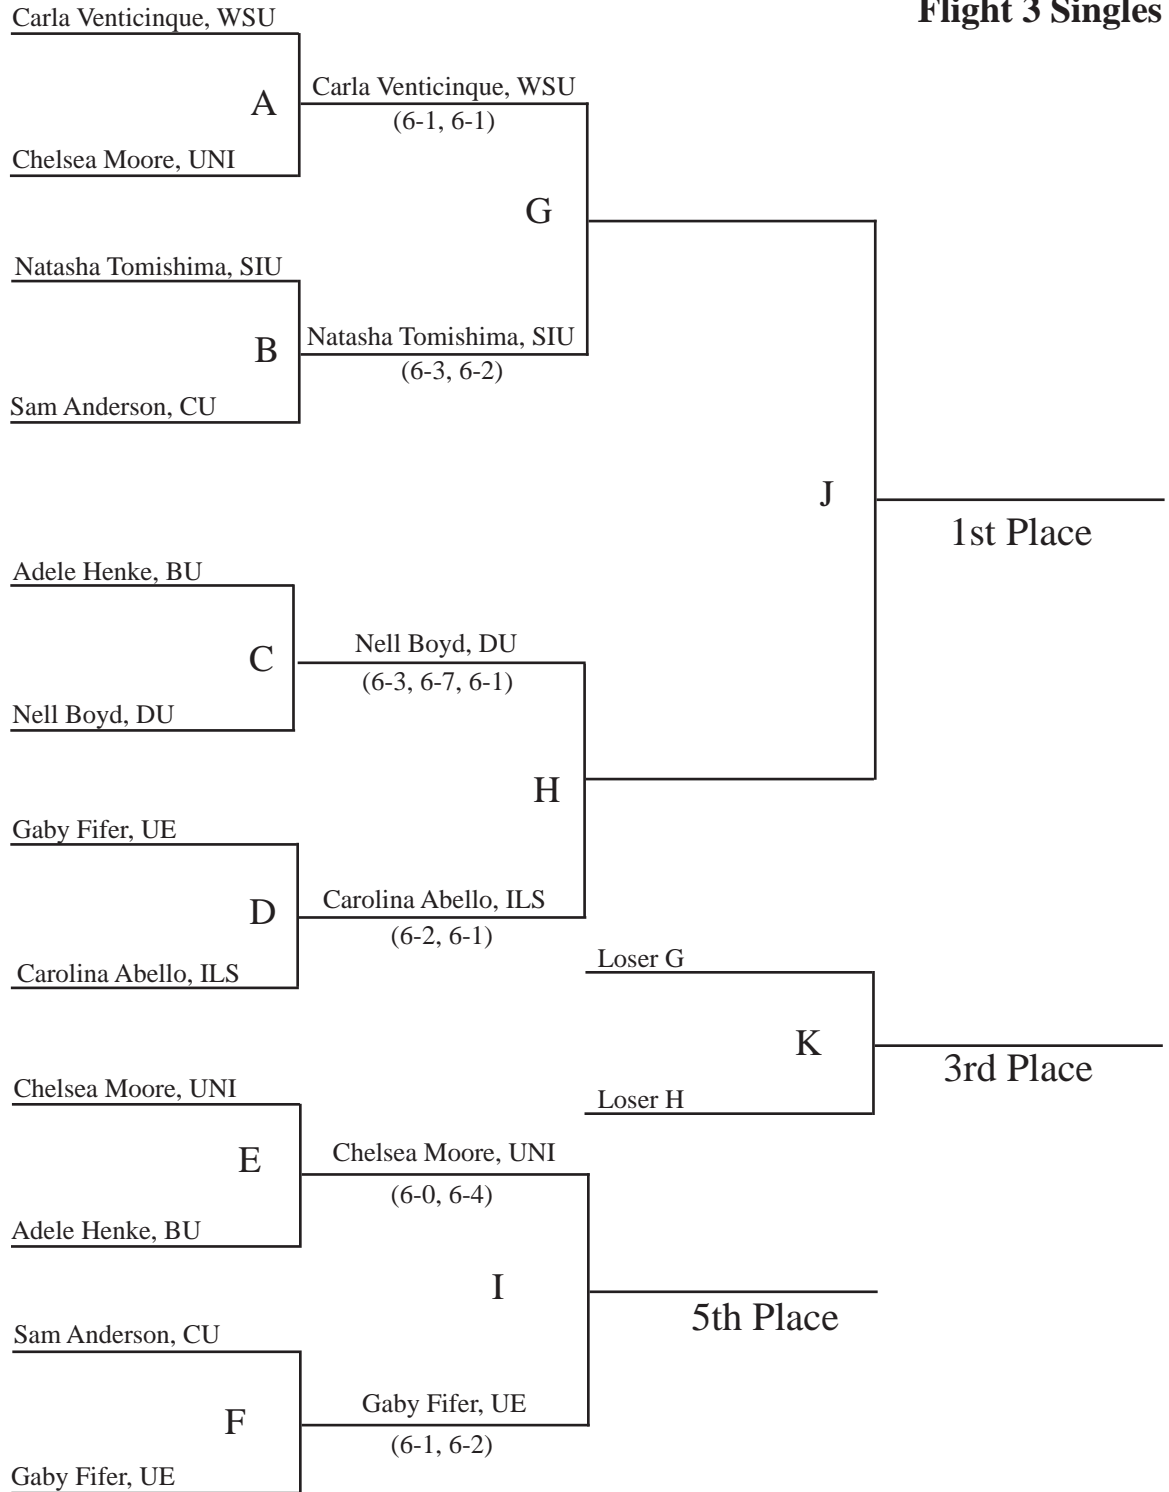

MVC Women's Tennis Individual Championship

Oct. 5-7, 2012
 Wichita State University, host

Flight 1 Singles

MVC Women's Tennis Individual Championship

Oct. 5-7, 2012
 Wichita State University, host

Flight 2 Singles

MVC Women's Tennis Individual Championship

Oct. 5-7, 2012
 Wichita State University, host

Flight 3 Singles

MVC Women's Tennis Individual Championship

Oct. 5-7, 2012
 Wichita State University, host

Flight 4 Singles