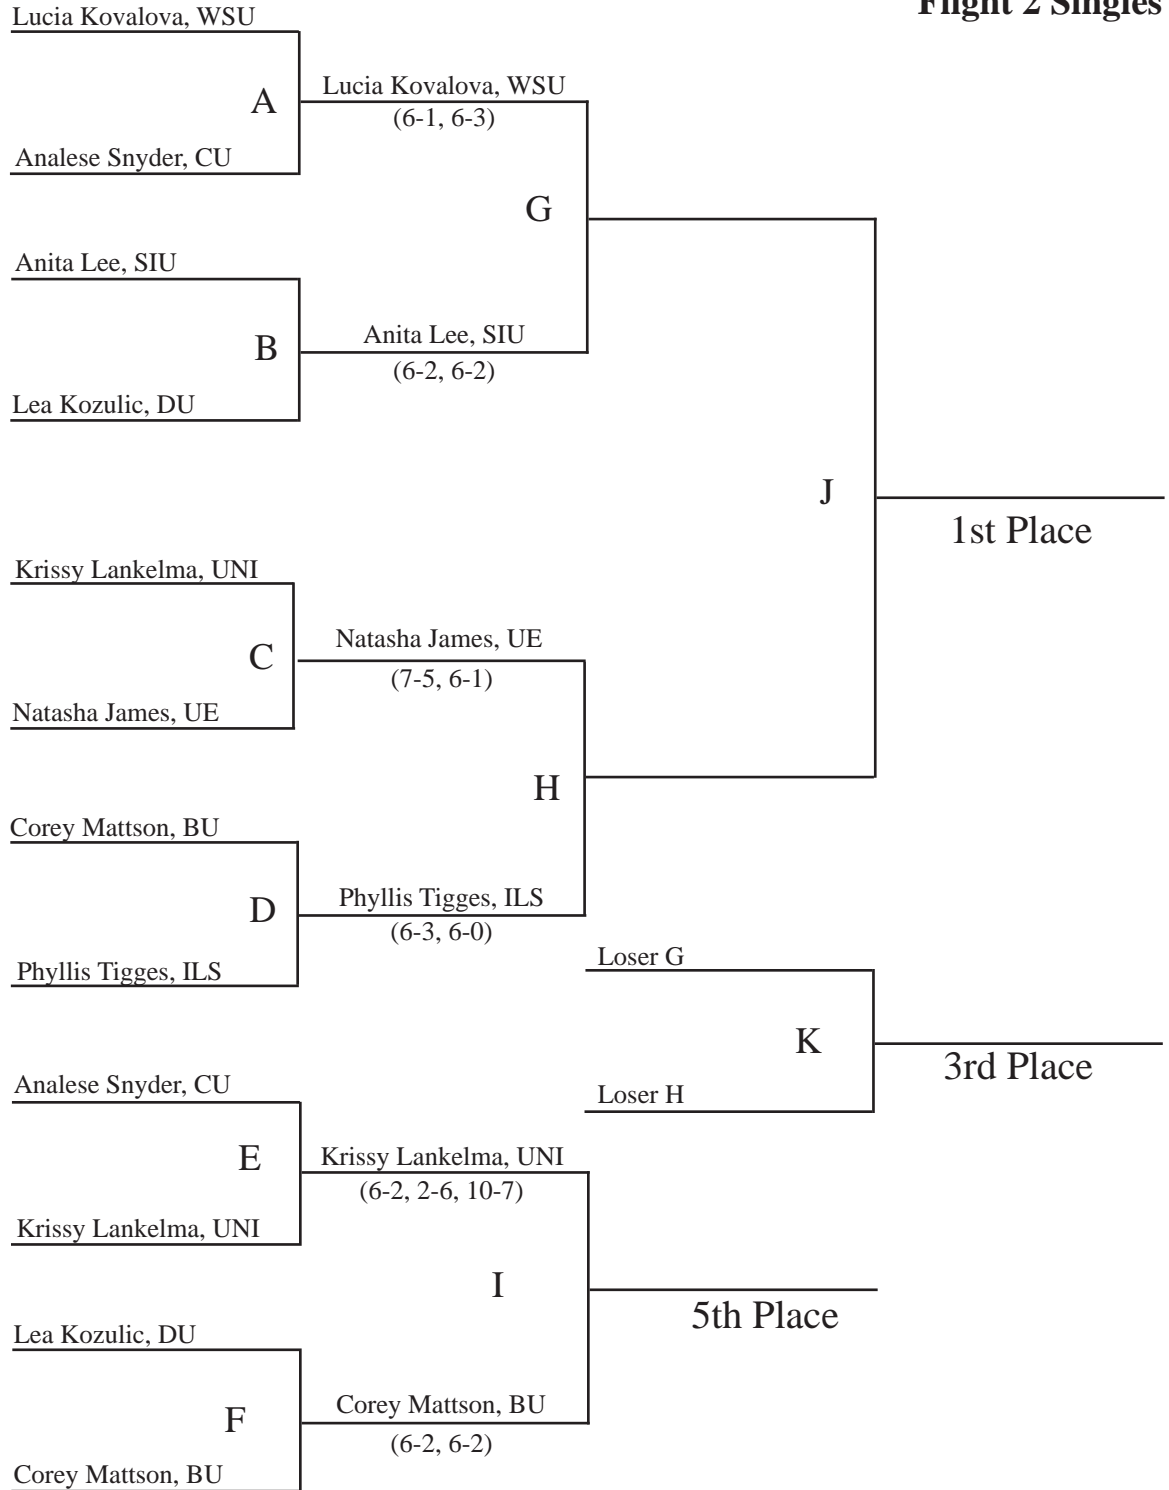

MVC Women's Tennis Individual Championship

Oct. 5-7, 2012
 Wichita State University, host

Flight 1 Singles

MVC Women's Tennis Individual Championship

Oct. 5-7, 2012
 Wichita State University, host

Flight 2 Singles

MVC Women's Tennis Individual Championship

Oct. 5-7, 2012
 Wichita State University, host

Flight 3 Singles

MVC Women's Tennis Individual Championship

Oct. 5-7, 2012
 Wichita State University, host

Flight 4 Singles