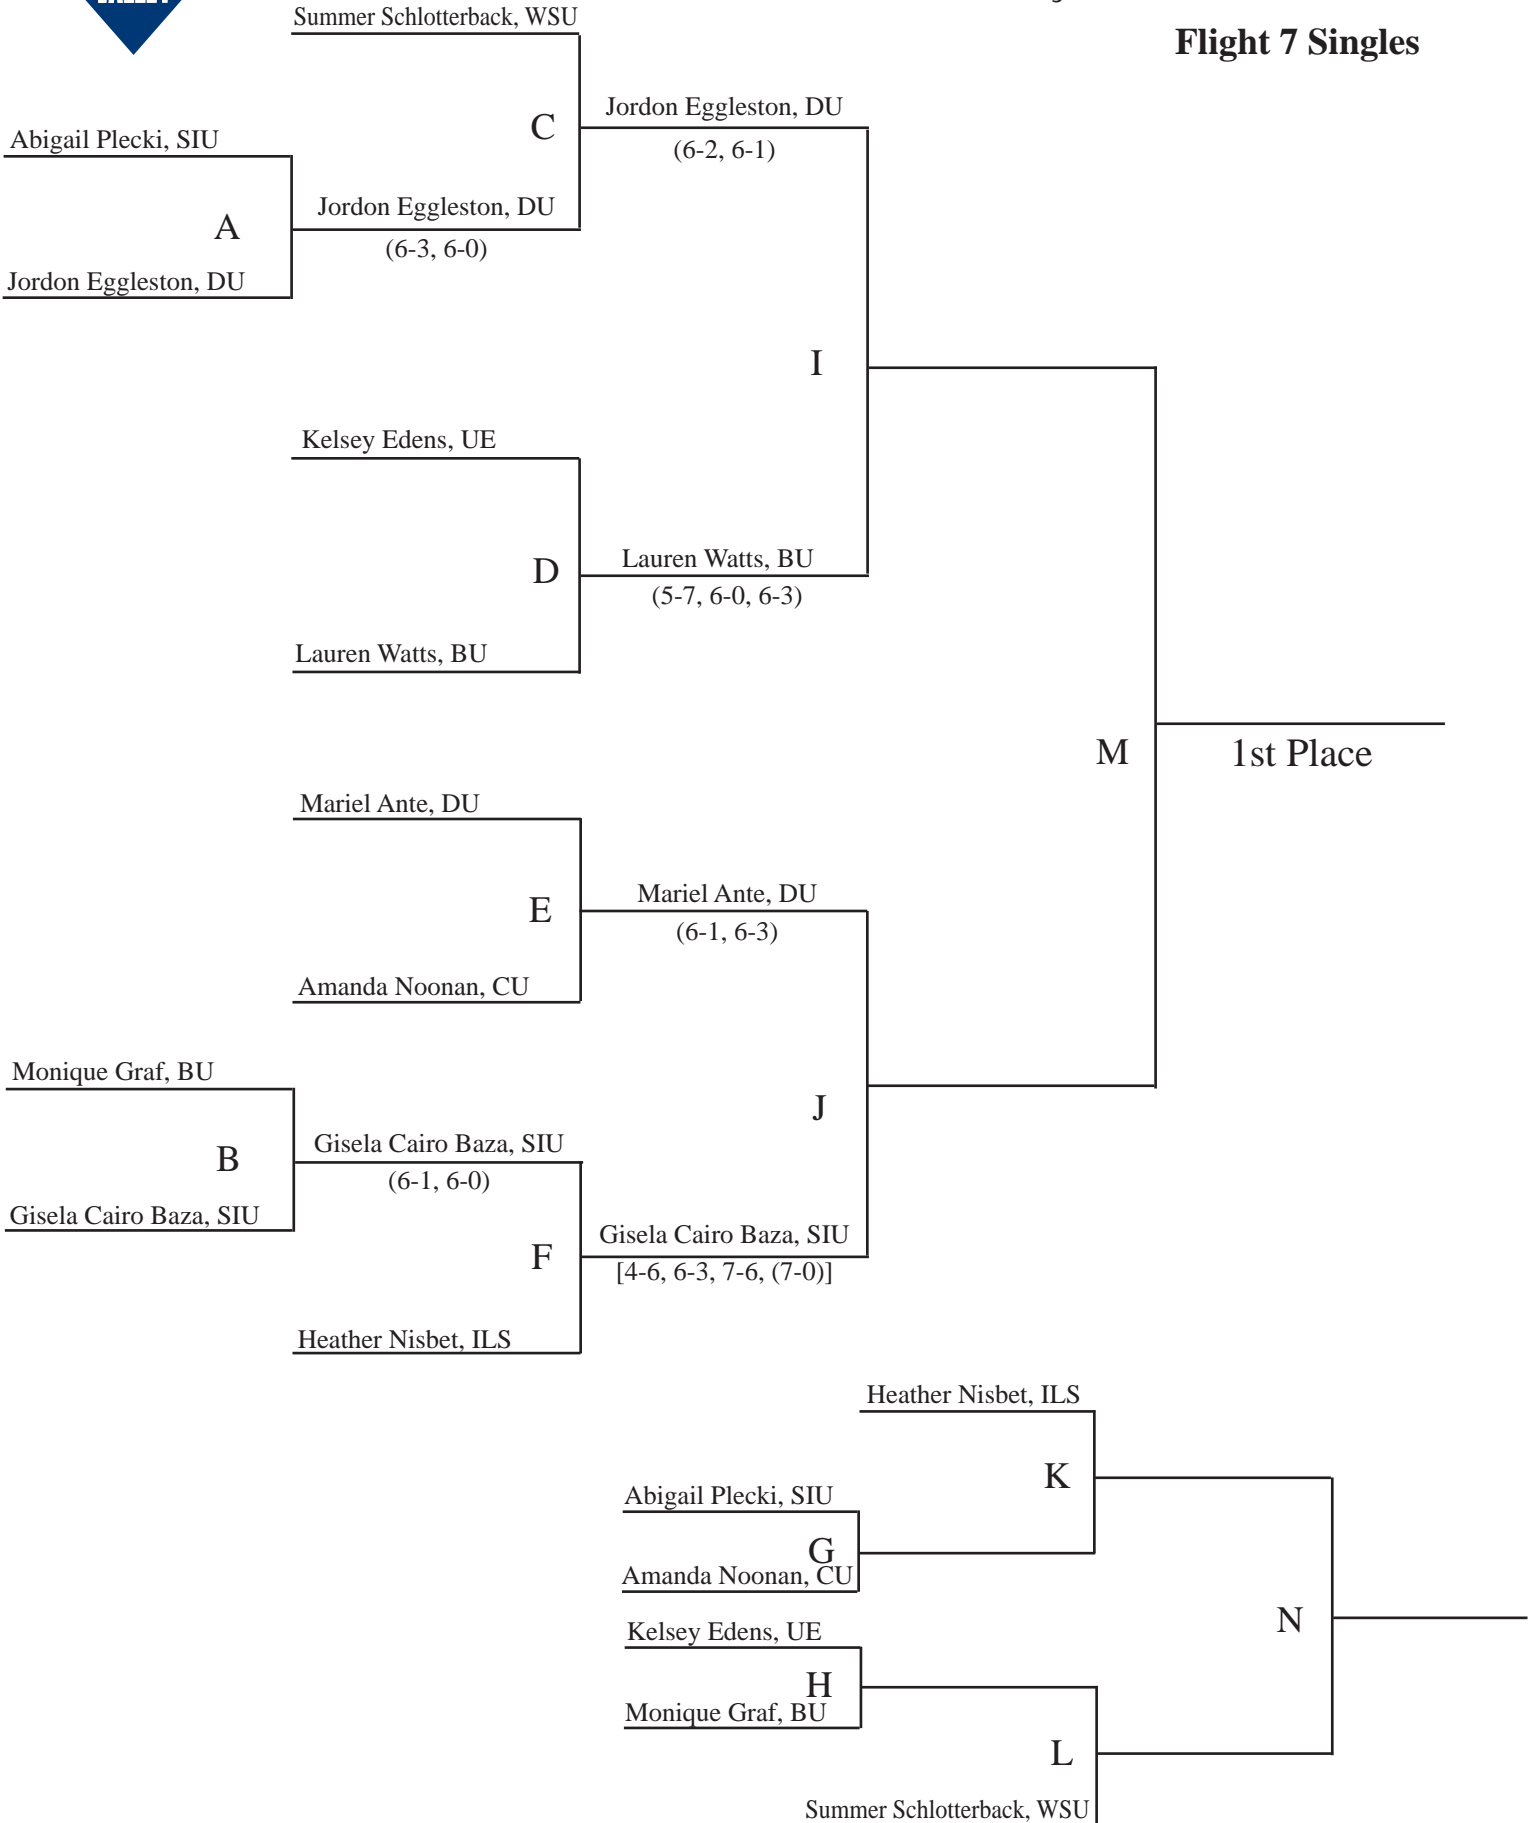

MVC Women's Individual Tennis Championship

Oct. 5-7, 2012

Wichita State University, host

Flight 7 Singles