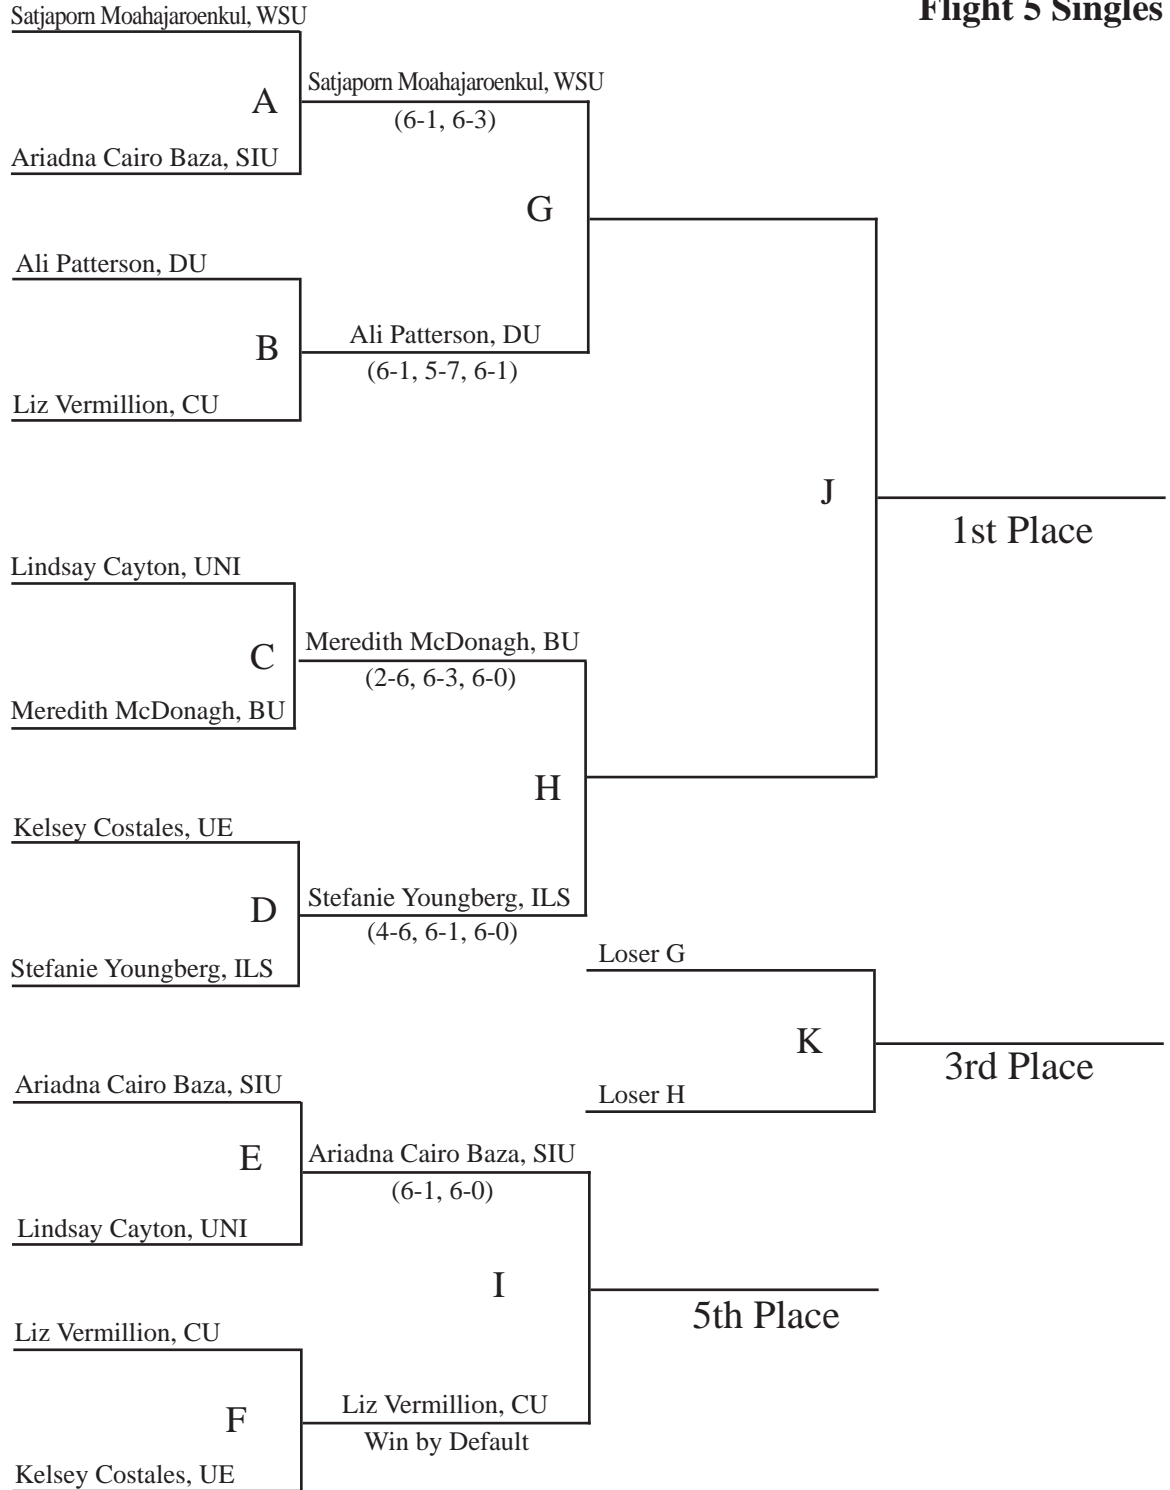

MVC Women's Tennis Individual Championship

Oct. 5-7, 2012
Wichita State University, host

Flight 5 Singles