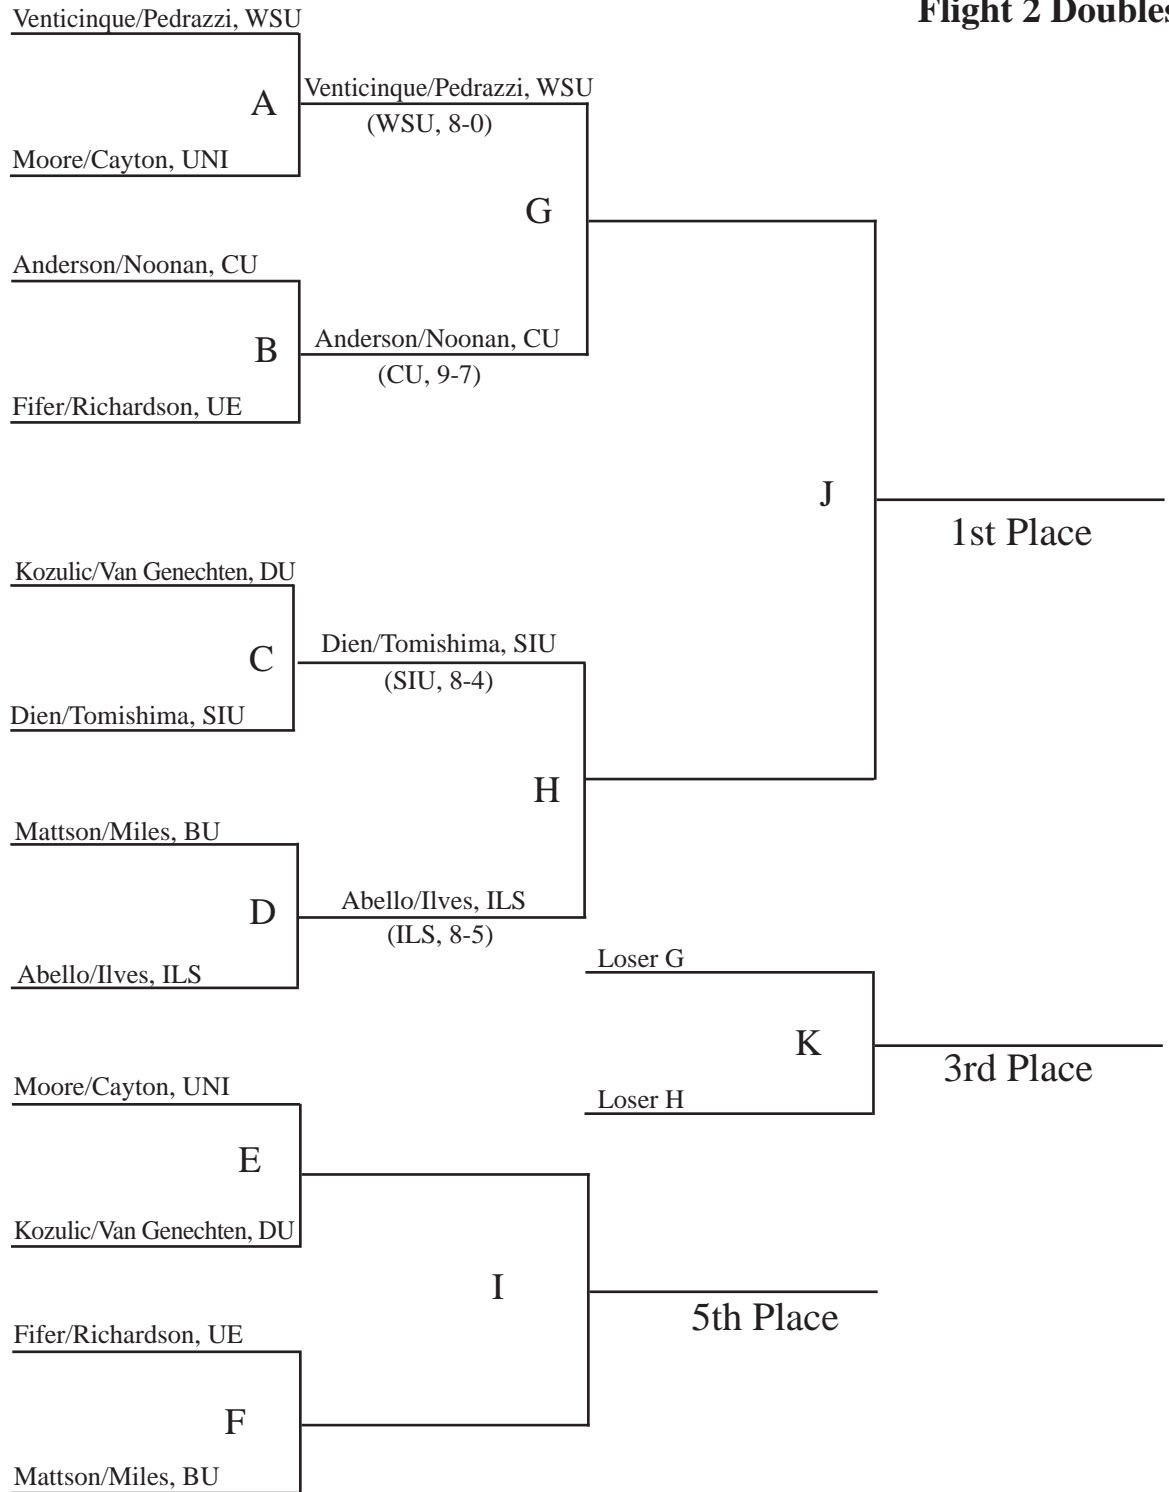

MVC Women's Tennis Individual Championship

Oct. 5-7, 2012
Wichita State University, host

Flight 2 Doubles