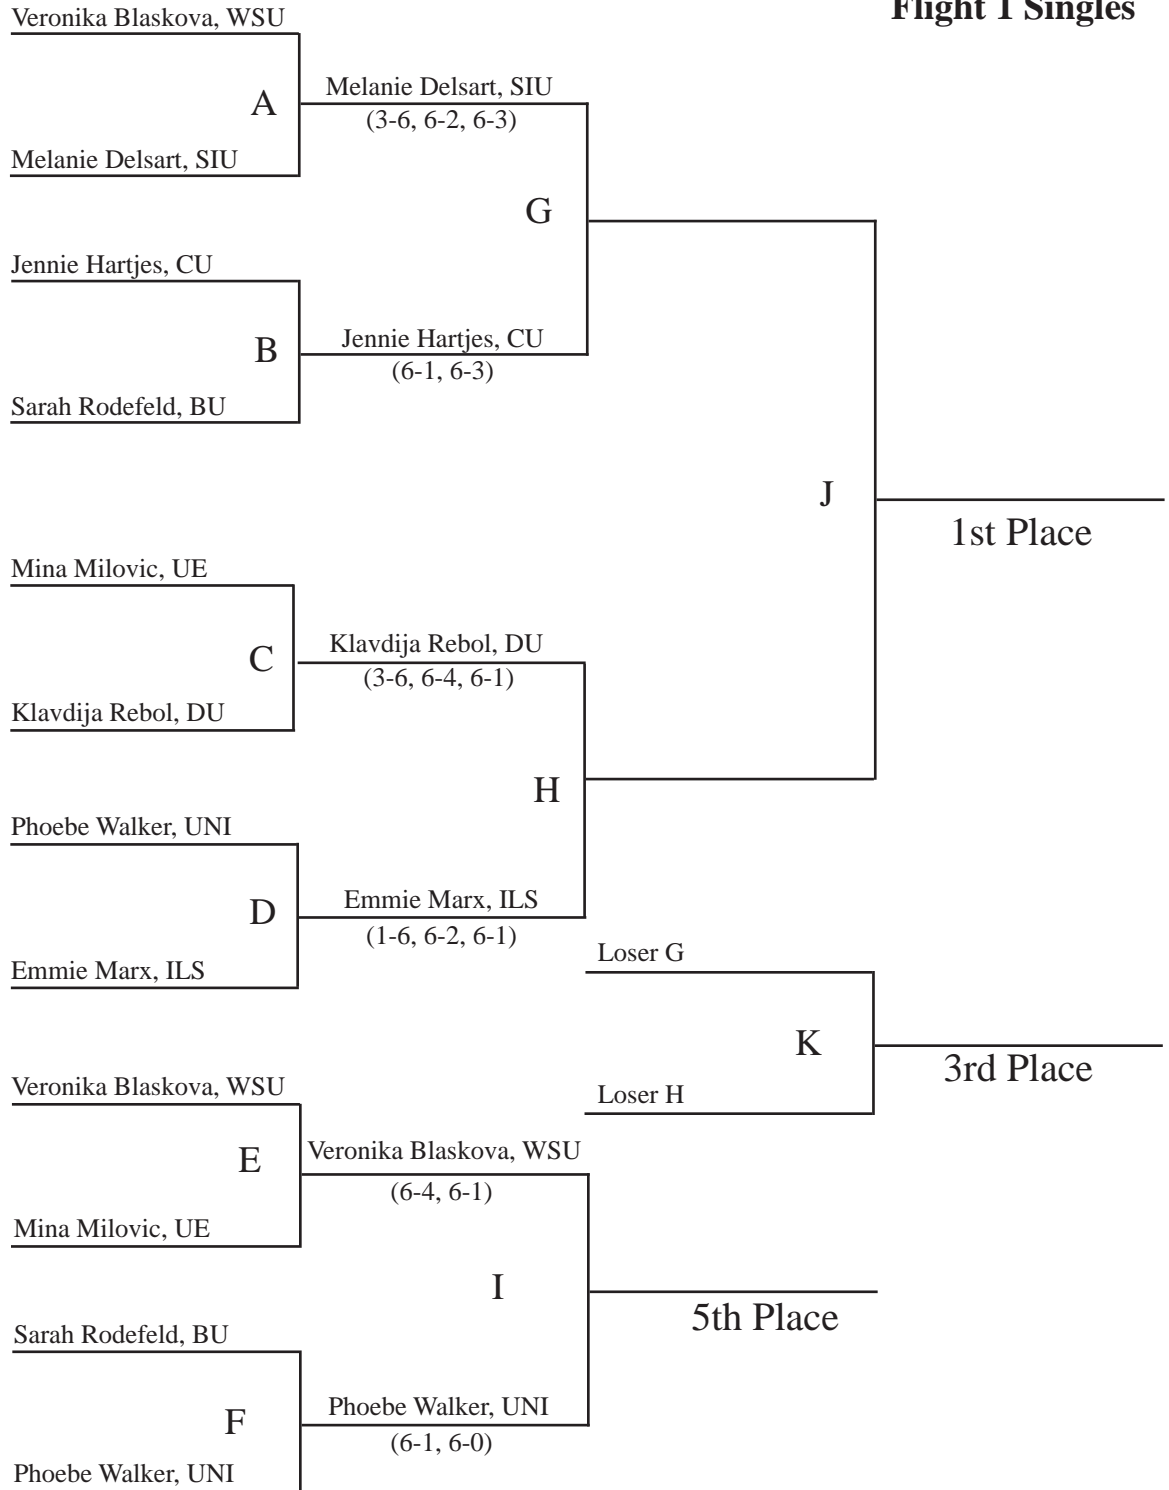

MVC Women's Tennis Individual Championship

Oct. 5-7, 2012
 Wichita State University, host

Flight 1 Singles

MVC Women's Tennis Individual Championship

Oct. 5-7, 2012
 Wichita State University, host

Flight 2 Singles

MVC Women's Tennis Individual Championship

Oct. 5-7, 2012
 Wichita State University, host

Flight 3 Singles

MVC Women's Tennis Individual Championship

Oct. 5-7, 2012
 Wichita State University, host

Flight 4 Singles