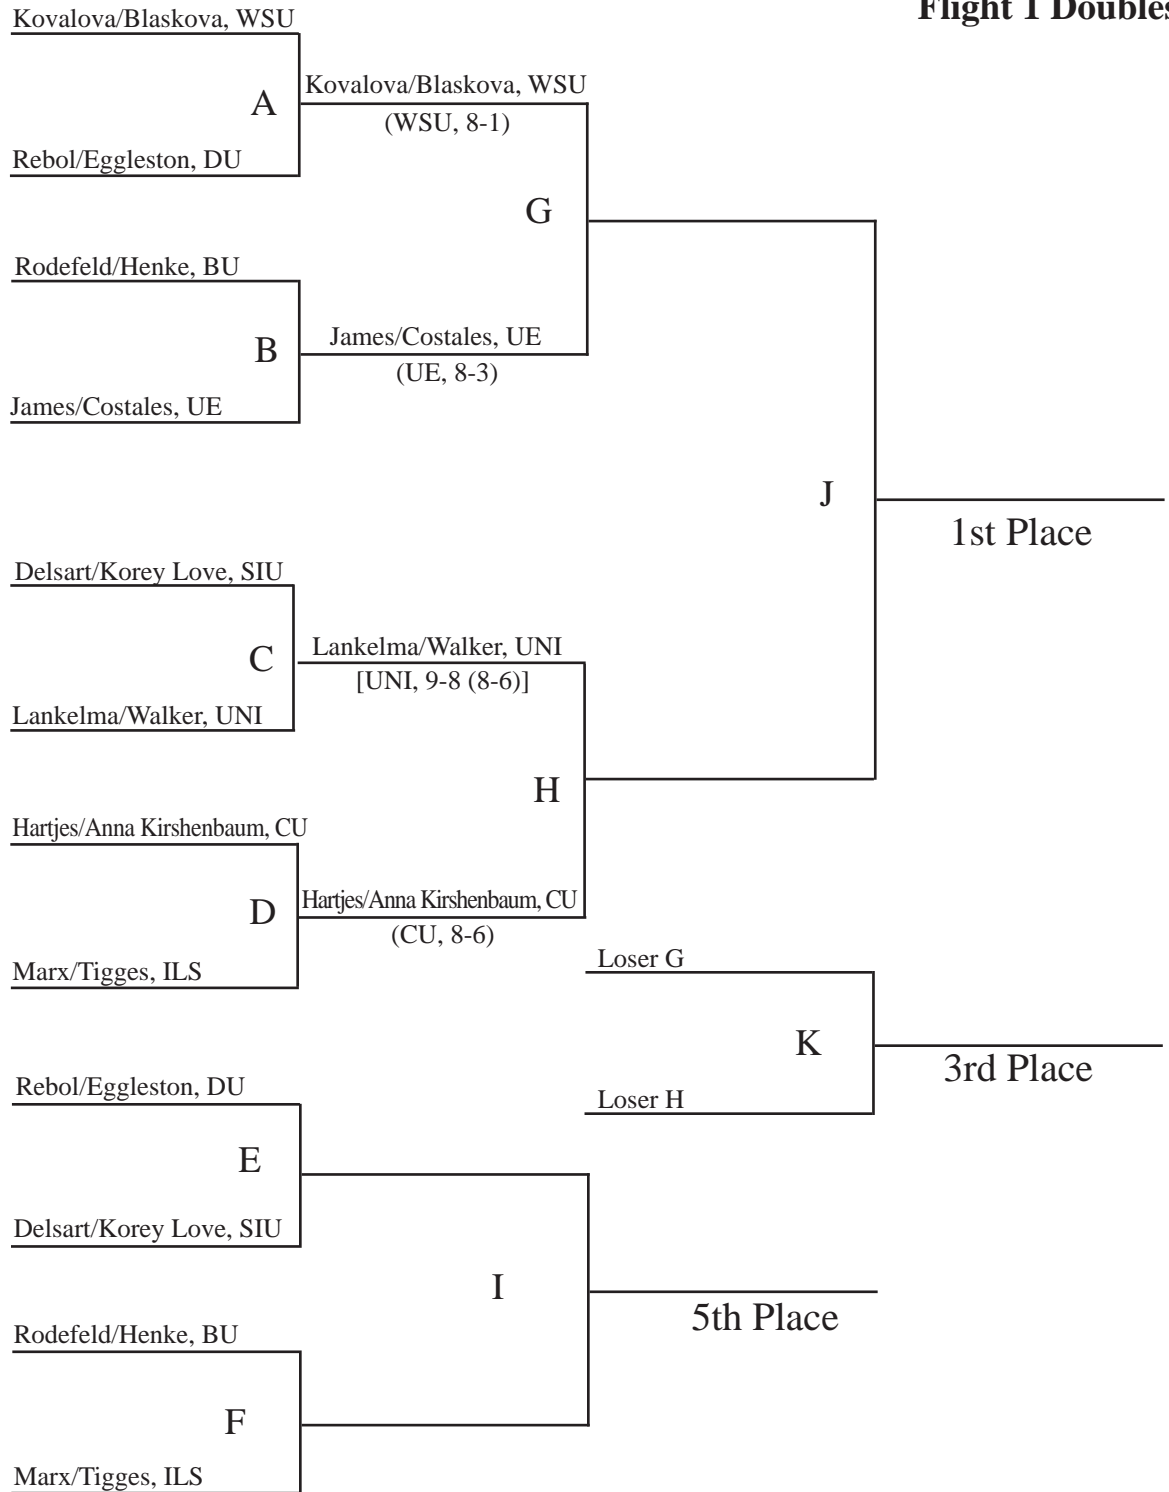

MVC Women's Individual Tennis Championship

Oct. 5-7, 2012

Wichita State University, host

Flight 7 Singles

MVC Women's Tennis Individual Championship

Oct. 5-7, 2012
 Wichita State University, host

Flight 1 Doubles