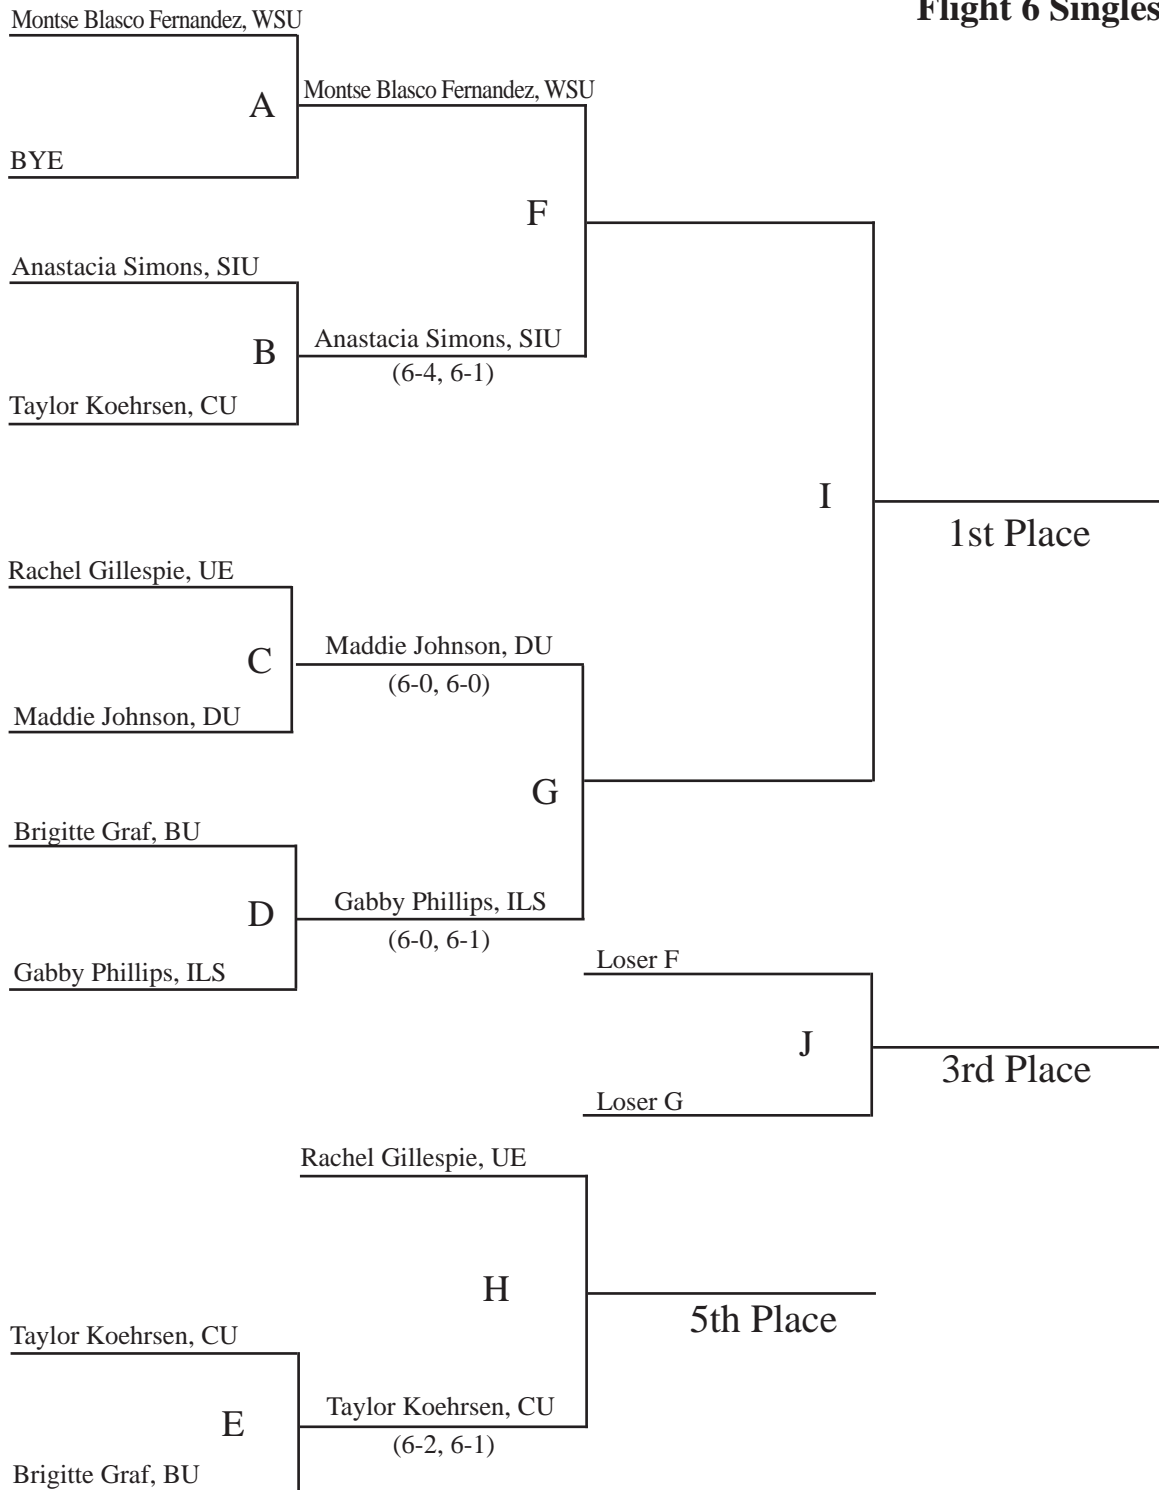

MVC Women's Tennis Individual Championship

Oct. 5-7, 2012
 Wichita State University, host

Flight 5 Singles

MVC Women's Tennis Individual Championship

Oct. 5-7, 2012

Wichita State University, host

Flight 6 Singles