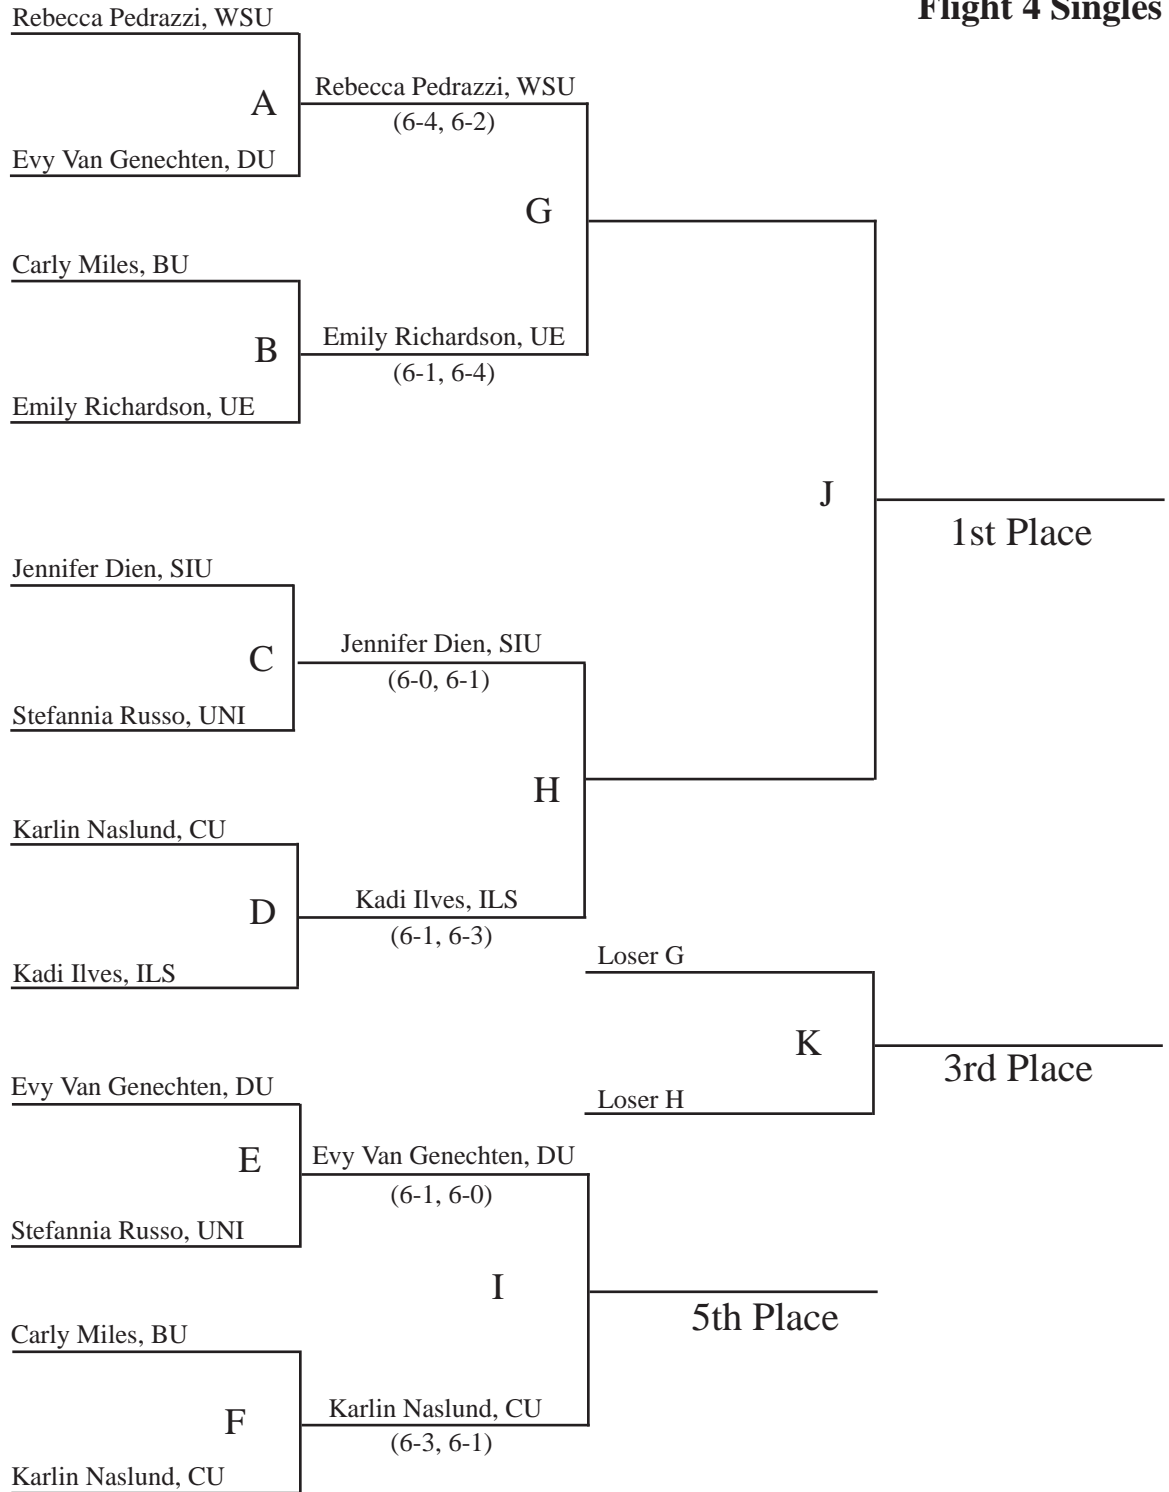

MVC Women's Tennis Individual Championship

Oct. 5-7, 2012
 Wichita State University, host

Flight 3 Singles

MVC Women's Tennis Individual Championship

Oct. 5-7, 2012
 Wichita State University, host

Flight 4 Singles