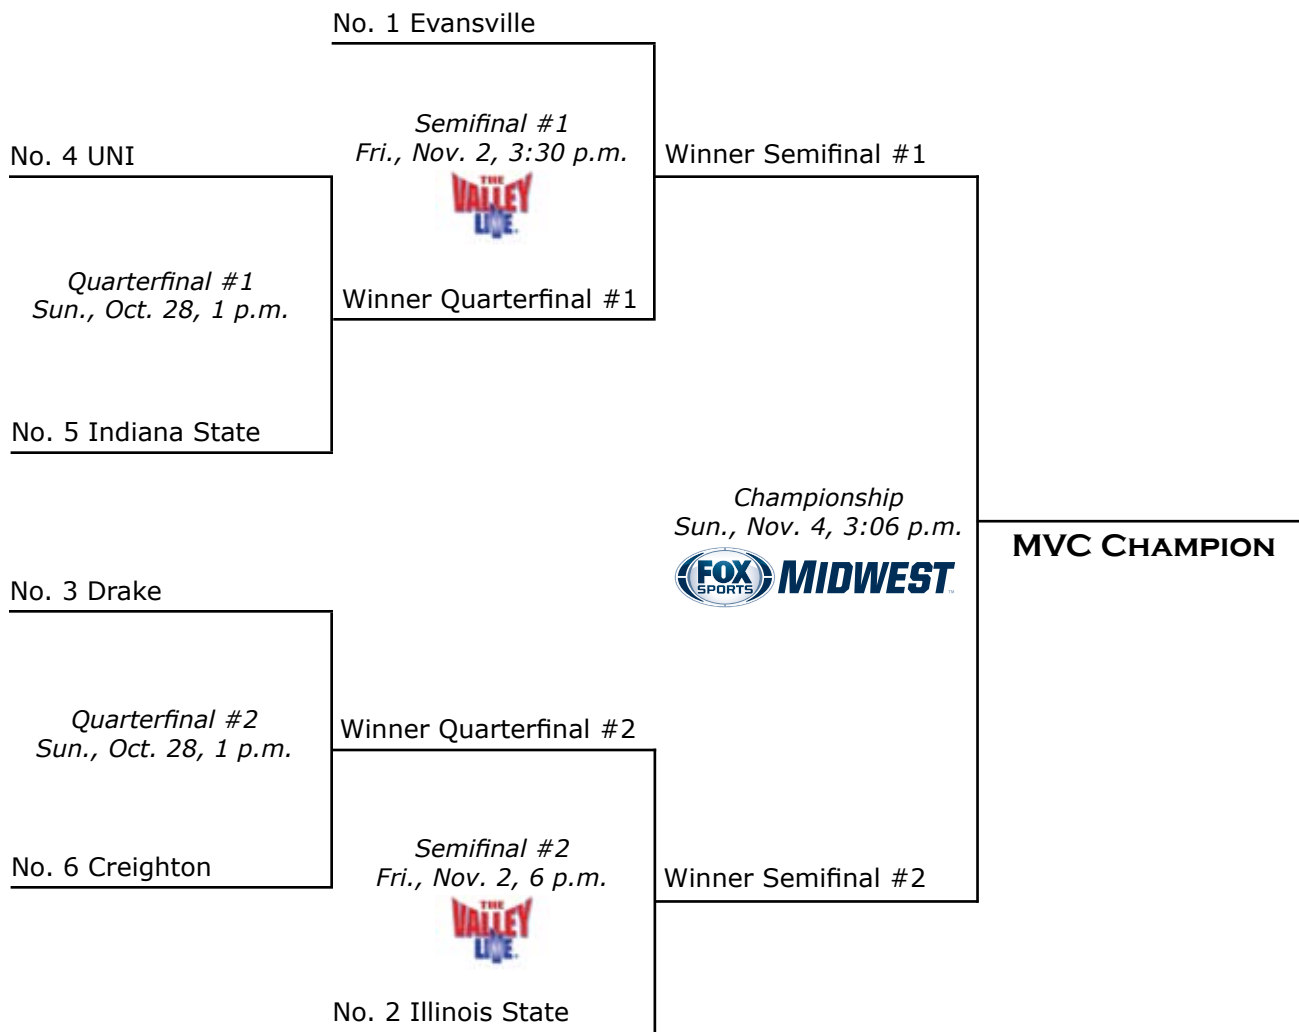

2012 MISSOURI VALLEY CONFERENCE WOMEN'S SOCCER CHAMPIONSHIP

OCT. 28, NOV. 2 & 4 • CAMPUS SITES / OMAHA, NEBRASKA

Quarterfinal matches will be played at the campus sites (No. 3 Drake, No. 4 UNI) of the higher seed. All other matches will be played at Morrison Stadium in Omaha, Neb.

Soccer Box Score (Final)
2012 Drake Soccer
Drake vs Creighton (10/11/12 at Omaha, Neb.)

Drake (12-3-1, 3-0-1 MVC) vs.
Creighton (3-9-2, 0-3-0 MVC)
Date: 10/11/12 • Attendance: 347
Weather:

Goals by period	1	2	Total
Drake	1	2	3
Creighton	1	1	2

Drake

Pos#	Player	Sh	SOG	G	A	Fo
gk	1 Litch, Kalena	-	-	-	-	-
f	4 Stokes, Ashlie	2	2	1	-	-
d	6 DeHaven, Kylie	-	-	-	-	-
mf	8 Pritchard, Rhian	-	-	-	-	-
f	10 Charles, Gerverne	1	1	1	-	-
d	13 Flynn, Tori	-	-	-	-	-
d	14 Vasey, Spencer	-	-	-	-	-
d	15 Fisher, Megan	1	1	1	-	-
mf	16 Schuling, Brittany	2	-	-	1	-
d	18 Hoover, Ann	-	-	-	-	-
f	19 Moglestad, Laura	2	-	-	-	-
-- Substitutes --						
	2 Winstead, Emma	-	-	-	-	-
	5 Helmlinger, Katie	-	-	-	-	-
	9 Wellman, Kasey	-	-	-	-	-
	26 Dusek, Paige	2	1	-	-	-
	27 Pigg, Kelsey	-	-	-	-	-
Totals		10	5	3	1	3

Creighton

Pos#	Player	Sh	SOG	G	A	Fo
gk	0 Swanson, Katie Jo	-	-	-	-	-
d	5 Guillen, Gabriela	2	1	-	-	-
mf	6 Jara, Alyssa	5	3	-	-	-
d	7 Kendall, Sarah	1	-	-	-	-
mf	10 Cingoranelli, Lauren	-	-	-	-	-
d	16 Buckner, Madelyn	1	-	-	-	-
f	20 Neumann, Brittney	6	3	1	-	-
mf	21 Kohmetscher, Alissa	-	-	-	-	-
f	22 Korte, Kaelyn	1	1	-	1	-
mf	25 Richgels, Jill	3	3	1	-	-
d	26 Murphy, Katie	-	-	-	-	-
-- Substitutes --						
	8 O'Donnell, Kelsey	2	1	-	-	-
	12 Benson, Angela	1	1	-	-	-
	17 Nelson, Maddie	-	-	-	-	-
Totals		22	13	2	1	5

#	Goalkeepers	Min	GA	Saves
1	Litch, Kalena	89:45	2	10

#	Goalkeepers	Min	GA	Saves
0	Swanson, Katie Jo	89:45	3	2

Shots by period	1	2	Total
Drake	6	4	10
Creighton	8	14	22

Saves by period	1	2	Total
Drake	4	7	11
Creighton	1	1	2

Corner kicks	1	2	Total
Drake	0	1	1
Creighton	1	8	9

Fouls	1	2	Total
Drake	3	0	3
Creighton	2	3	5

Scoring summary:

No.	Time	Team	Goal scorer	Assist	Description
1.	27:42	CU	Neumann, Brittney (6)	Korte, Kaelyn	Goal from left corner
2.	31:23	DU	Charles, Gerverne (6)	(unassisted)	Ball bounced off a Creighton defender to 10,
3.	47:09	DU	Fisher, Megan (1)	Schuling, Brittany	Header on a corner
4.	72:36	CU	Richgels, Jill (2)	(unassisted)	Shot off a corner
5.	73:30	DU	Stokes, Ashlie (7)	(unassisted)	Ball deflected off Creighton

Cautions and ejections:

Win-Litch, Kalena (12-3-1). Loss-Swanson, Katie Jo (3-9-2).
Stadium: Morrison,
Officials: Referee: Sam Trigui; Asst. Referee: James Goetz; Edvin Jurisevic;
Alt. Official: Dustin Geier; Timekeeper: Kailee Steger; Scorer: Glen Sisk;
Offsides: Drake 2, Creighton 4.

_____
Official's signature