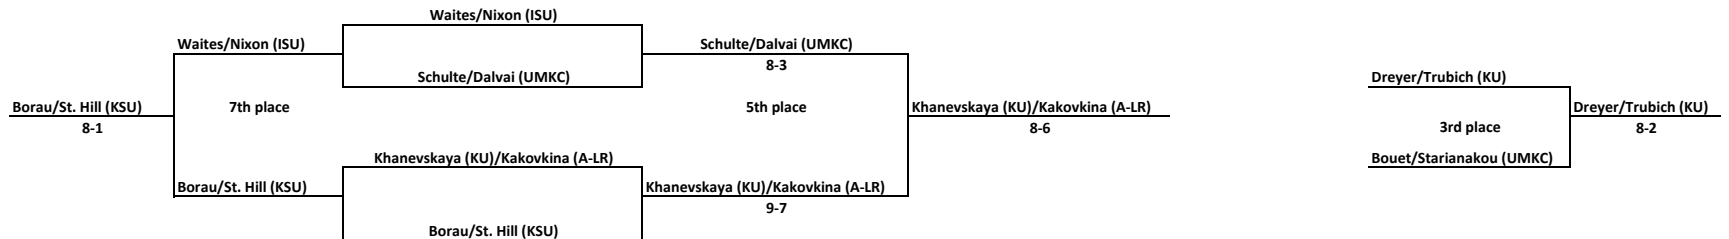

2012 KANSAS FALL INVITATIONAL

October 19-21
SINGLES A DRAW

2012 KANSAS FALL INVITATIONAL

October 19-21
SINGLES B DRAW

2012 KANSAS FALL INVITATIONAL

October 19-21
SINGLES C DRAW

2012 KANSAS FALL INVITATIONAL

October 19-21
SINGLES D DRAW

2012 KANSAS FALL INVITATIONAL
 October 19-21
 Doubles A Draw

2012 KANSAS FALL INVITATIONAL

October 19-21

Doubles A Draw Consolation