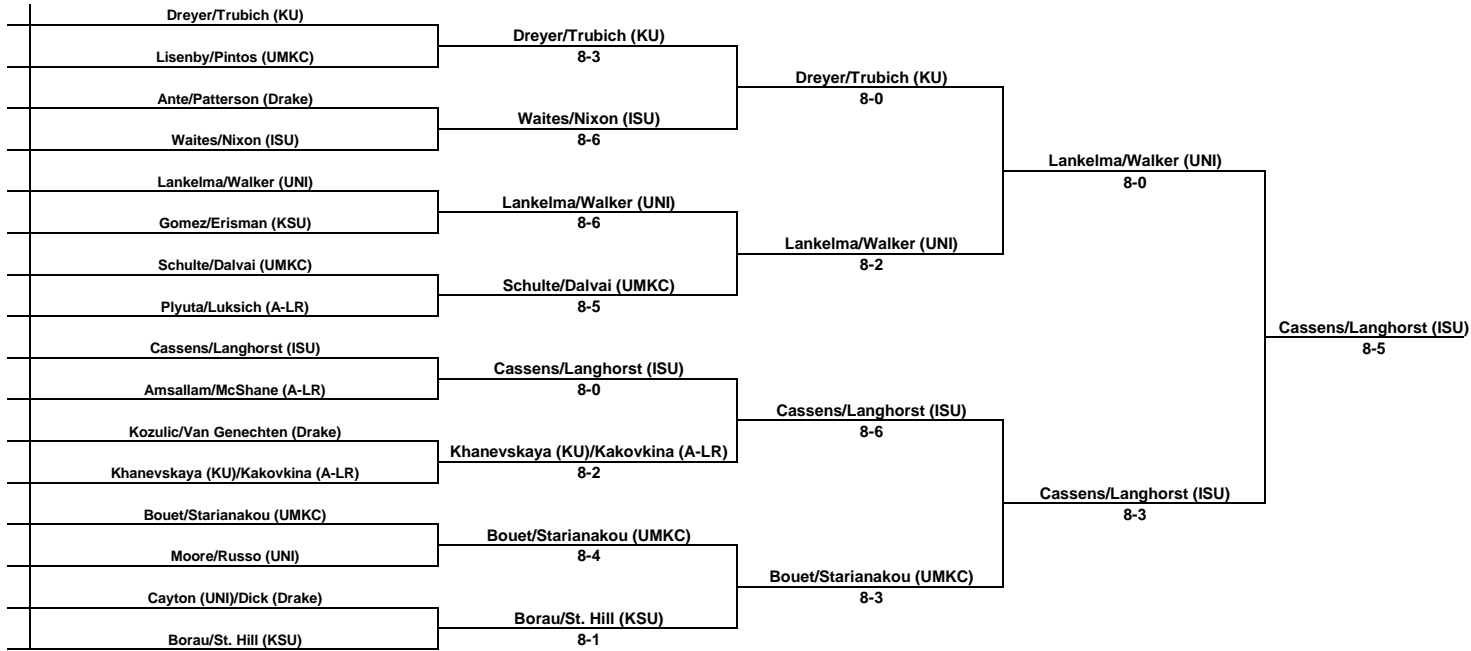

2012 KANSAS FALL INVITATIONAL
October 19-21
Doubles A Draw