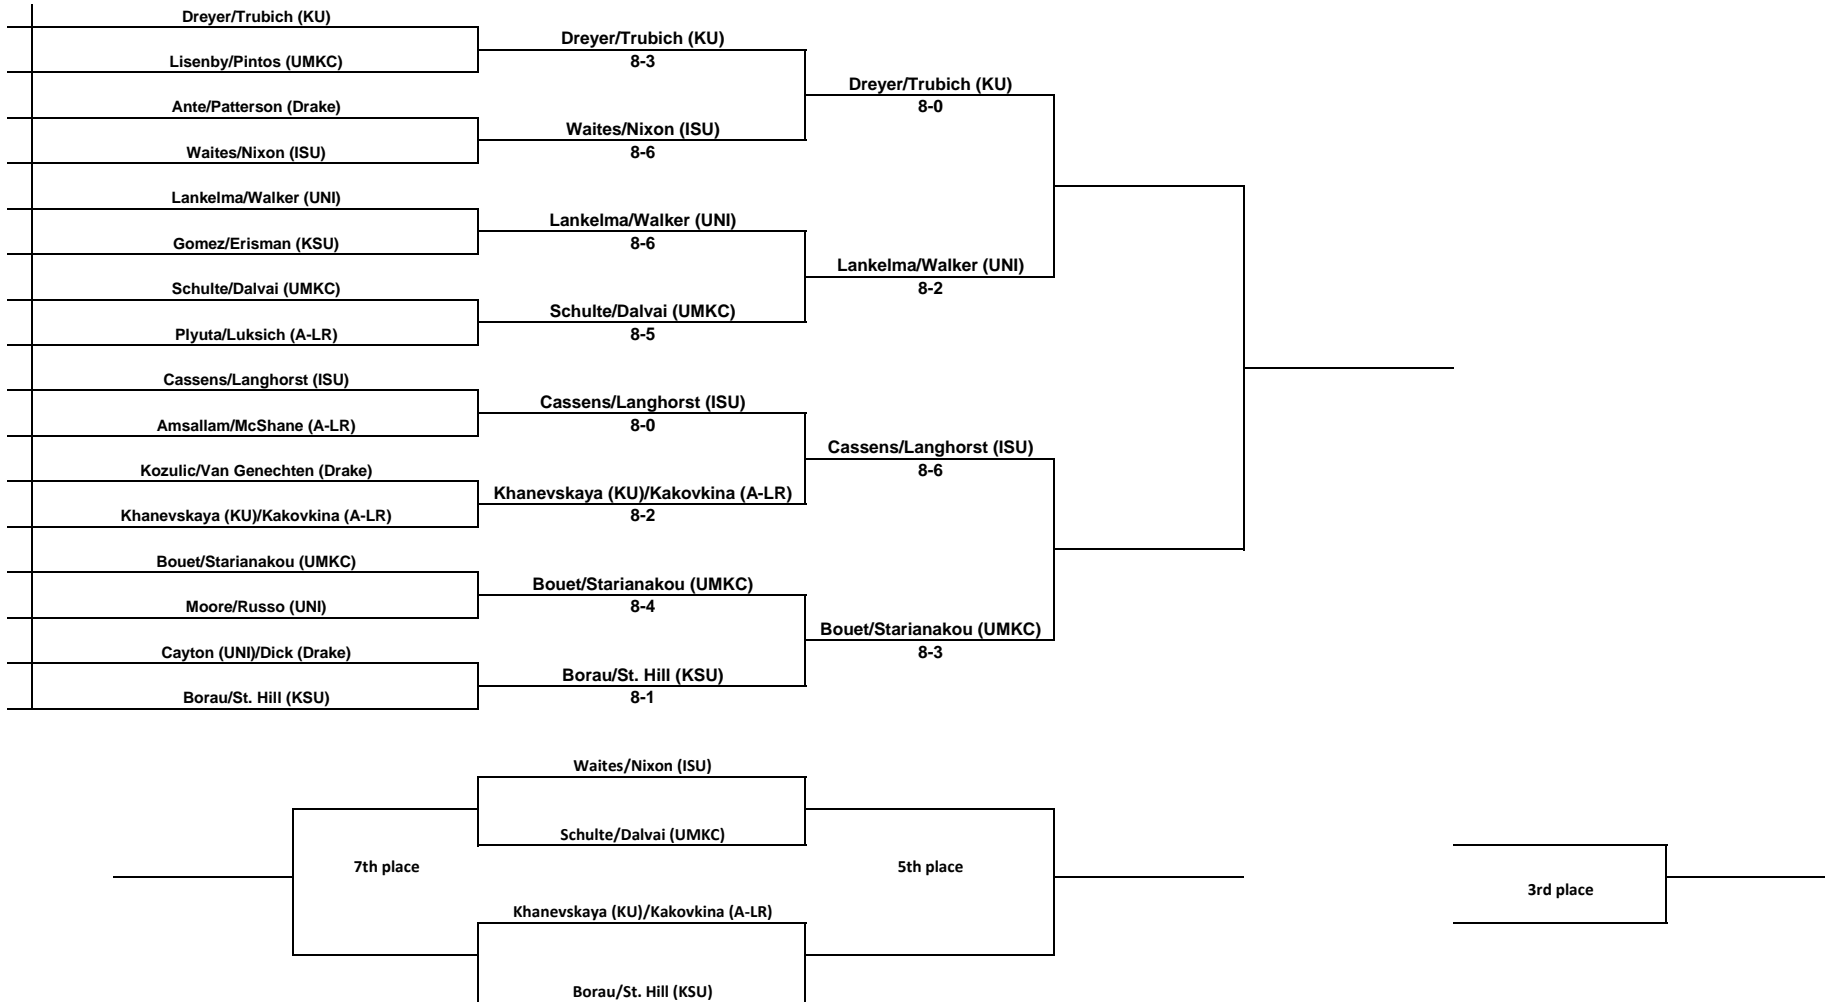

2012 KANSAS FALL INVITATIONAL

October 19-21
SINGLES A DRAW

2012 KANSAS FALL INVITATIONAL

October 19-21
SINGLES B DRAW

2012 KANSAS FALL INVITATIONAL

October 19-21
SINGLES C DRAW

2012 KANSAS FALL INVITATIONAL

October 19-21
SINGLES D DRAW

2012 KANSAS FALL INVITATIONAL

October 19-21
Doubles A Draw

2012 KANSAS FALL INVITATIONAL

October 19-21

Doubles A Draw Consolation