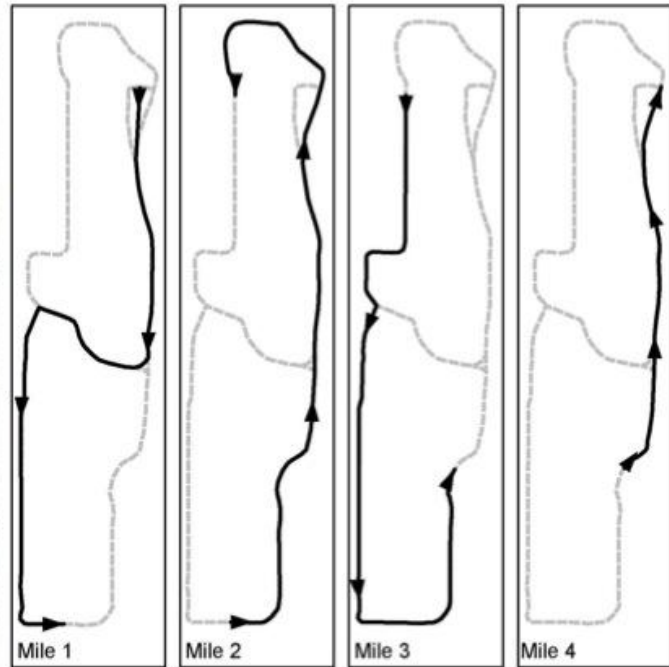

## 8030 Meter Course

Course Record

24:07 Jorge Torres 2002

Start/Finish Elevation 5354 feet

High Point Elevation 5465 feet

Cartographed by R. Thayer 2006

## 5717 Meter Course

Course Record

19:25 Jenny Barringer 2009

Start/Finish Elevation 5354 feet

High Point Elevation 5465 feet

Cartographed by R. Thayer 2006