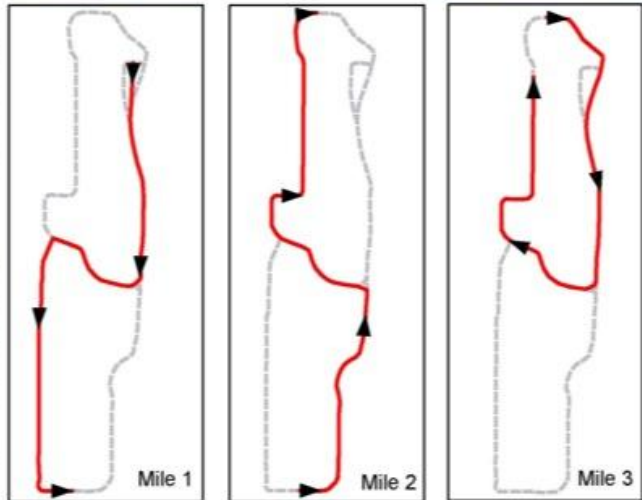

CU Buffalo Ranch

8030 Meter Course

Course Record

24:07 Jorge Torres 2002

Start/Finish Elevation 5354 feet

High Point Elevation 5465 feet

Cartographed by R. Thayer 2006