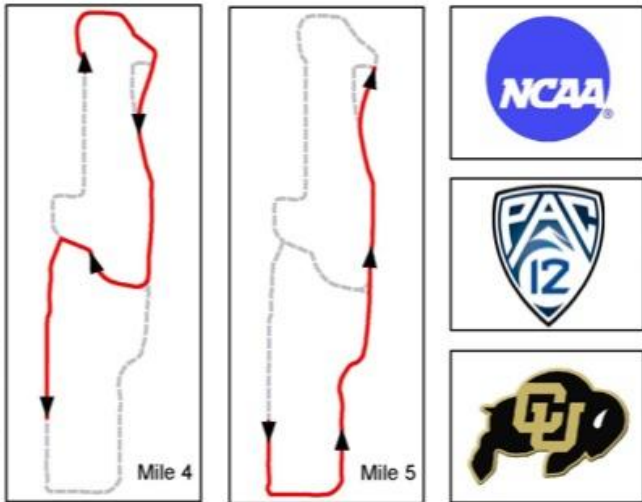

CU Buffalo Ranch

8030 Meter Course

Course Record

24:07 Jorge Torres 2002

Start/Finish Elevation 5354 feet

High Point Elevation 5465 feet

Cartographed by R. Thayer 2006