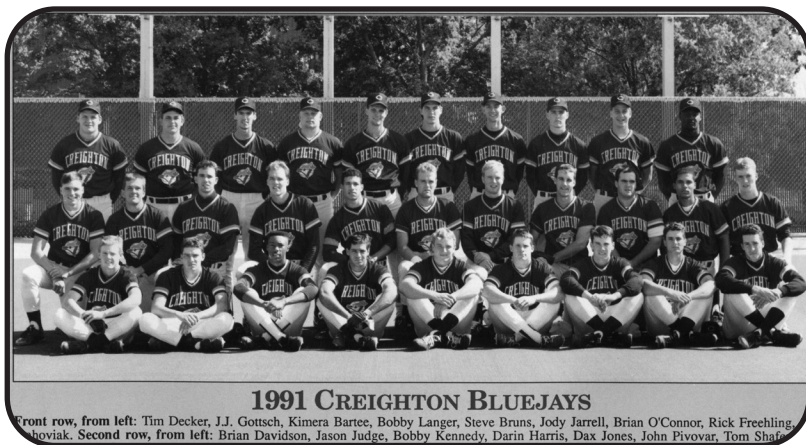

Six other Bluejays were named to the Second Team All-Valley squad and a total of six players from the 1991 team went on to play in the major leagues: Stahoviak, Jones, Heathcott, sophomore Chad McConnell and freshmen Alan Benes and Kimera Bartee. Head coach Jim Hendry left the program following the season to take a position with the expansion Florida Marlins.

Final Record: 51-22

West I Regional Results

May 24, 1991	Creighton 5, Pepperdine 3	Los Angeles, Calif.
May 25, 1991	Creighton 8, Minnesota 3	Los Angeles, Calif.
May 26, 1991	Creighton 8, USC 7 (10 inn.)	Los Angeles, Calif.
May 27, 1991	Creighton 15, Hawaii 8	Los Angeles, Calif.

College World Series Results

June 1, 1991	Creighton 8, Clemson 4	Omaha, Neb.
June 3, 1991	Wichita State 3, Creighton 2 (12 inn.)	Omaha, Neb.
June 4, 1991	Creighton 13, Long Beach State 4	Omaha, Neb.
June 6, 1991	Wichita State 11, Creighton 3	Omaha, Neb.

1991 Major League Baseball Draft

1st Round (27)	Scott Stahoviak, 1B-3B	Minnesota Twins
8th Round (220)	Dax Jones, OF	San Francisco Giants
9th Round (237)	Steve Hinton, OF-1B	Kansas City Royals
13th Round (347)	Ryan Martindale, C	Cleveland Indians
13th Round (359)	Mike Heathcott, RHP	Chicago White Sox
50th Round (1300)	Bobby Langer, SS	Chicago White Sox