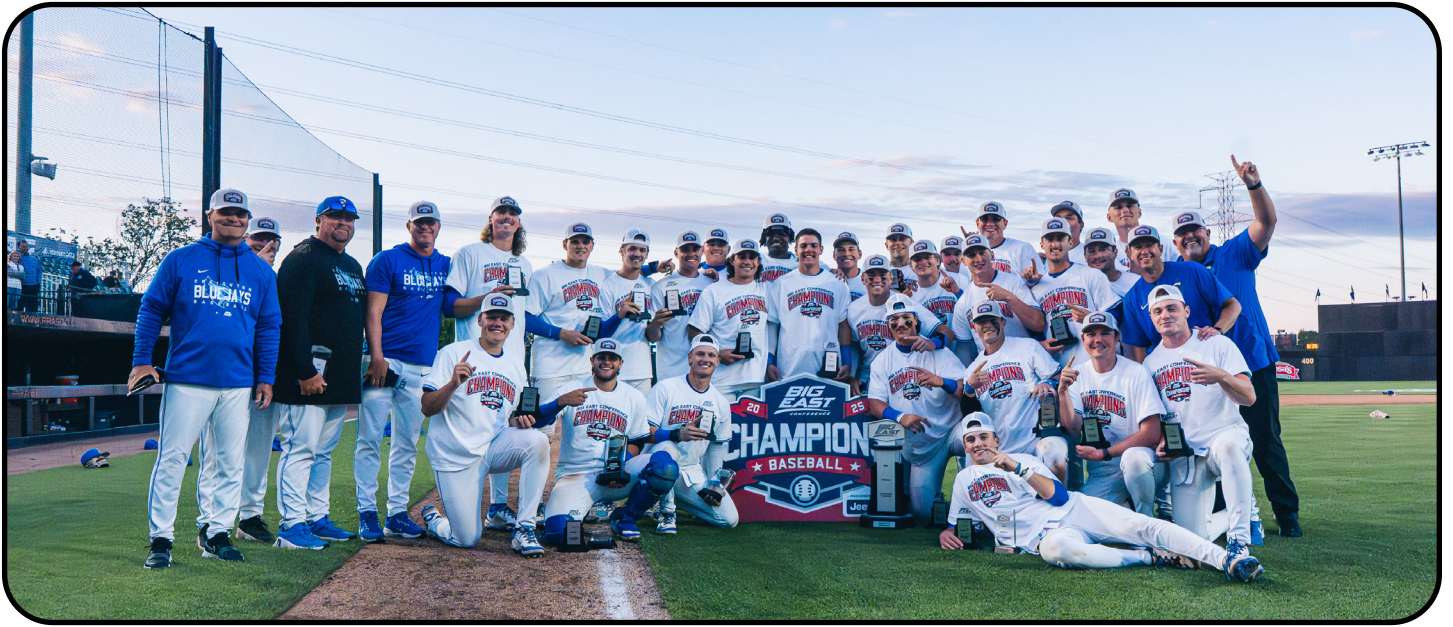

NCAA Tournament Teams (2025)