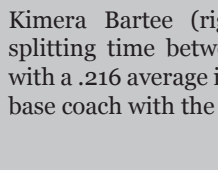

Kimera Bartee (right) spent six seasons in the majors, splitting time between Detroit and Cincinnati. He finished with a .216 average in 243 games played. Bartee is now the first base coach with the Pittsburgh Pirates.