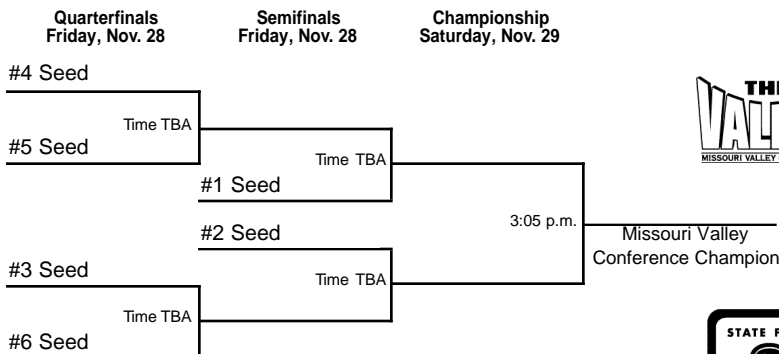

Creighton Volleyball On The Radio

Brad Burwell and former Bluejay volleyball player Erin Swanson will broadcast Creighton's 10-game home schedule on KOSR (1490 AM) and KHLP (1420 AM) in Omaha.

KOSR 1490 AM	KHLP 1420 AM
Sept. 19	Oct. 6
Sept. 20	Oct. 11
Oct. 10	Oct. 25
Nov. 14	Oct. 31
	Nov. 1
	Nov. 15

2003 State Farm MVC Tournament

Tournament Field: The top six teams in the final Missouri Valley Conference regular season standings are eligible to compete in the tournament. Seedings will be determined by the regular season standings, with the top two seeds receiving first-rounds byes. The winner will earn an automatic berth into the NCAA Tournament.