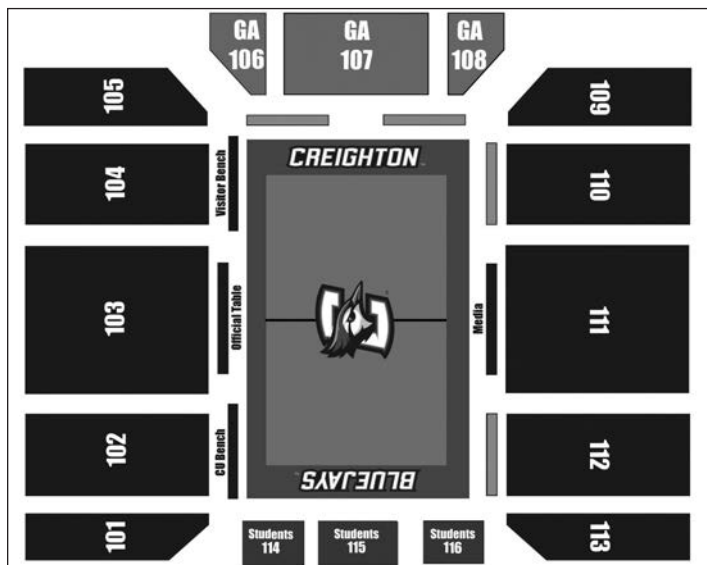

The seating schematic inside D.J. Sokol Arena.

In addition to a large locker room and team lounge at D.J. Sokol Arena, Creighton's volleyball program also benefits from coaching offices and athletic training rooms in the Ryan Athletic Center. The Ryan Athletic Center houses the offices for most of Creighton's support staff, including ticketing, athletic development, marketing, and sports information. The school uses a sport court surface for its volleyball matches and practices.

Creighton Volleyball Home Venues

By Site	First Match	Last Match	W-L (Pct.)	Avg. Crowd
Kiewit Fitness Center	9/9/94	11/16/96	13-21 (.382)	162
Skutt HS	8/29/97	11/15/97	4-5 (.444)	139
Marian HS	10/10/97	11/1/97	4-0 (1.000)	163
Omaha South HS	9/18/98	11/16/02	24-27 (.471)	268
Omaha Civic Auditorium	9/19/03	11/22/08	44-26 (.629)	730
CenturyLink Center Omaha	9/24/06	10/5/08	0-3 (.000)	11,077
D.J. Sokol Arena	8/28/09	11/23/14	63-21 (.750)	1,132

D.J. Sokol Arena in the Ryan Athletic Center 701 Florence Boulevard • Omaha, NE 68178

Omaha, Neb., is located just west of the convergence of Interstates 29 and 80 on the west bank of the Missouri River. To get to D.J. Sokol Arena, follow the directions below:

Going West on I-80

Traveling west on Interstate 80 from Des Moines as you approach the state line, take Interstate 29 North. Go 1.4 miles before getting in the left lane and exit left onto Interstate 480 West, crossing into Nebraska. Take the 14th Street exit (exit 3). Stay straight to go onto Cass Street. Turn right onto Florence Boulevard. Facility will be on your right.

From I-29 North

Traveling north on Interstate 29, take I-80 West at the convergence of the two interstates in Council Bluffs, Iowa. Follow the above directions from I-80 West.

Going East on I-80

Traveling east on Interstate 80 from Lincoln, take Interstate 480 North to downtown Omaha. Continue on I-480 North to I-480 East, taking the Capitol/Civic Auditorium exit. At the stoplight, turn left (north) on 19th Street. D.J. Sokol Arena will be on your right in 0.4 miles.

From Eppley Airfield

When leaving the terminal, turn left (south) on Abbott Drive and follow toward downtown Omaha. Abbott Drive will turn into Cuming Street. Take Cuming Street to 18th Street and turn left (south). Proceed two blocks and the facility will be on your right, just past Mystery Manor.

Media Parking

Limited media parking is available near D.J. Sokol Arena in "Lot M", located on the northeast corner of the intersection of 18th and Burt Streets. From that intersection, go north and the lot entrance will be on your right. Requests must be made 48 hours or more in advance and names will be placed on a list with the parking attendant. Media should cross the street and enter through the east side of the building, just past Mystery Manor.

Media Will Call/Entrance