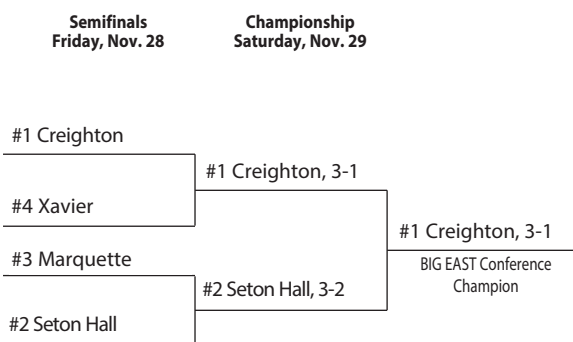

2014 BIG EAST Conference Championship

November 28-29 • Milwaukee, Wis.

All-Tournament Team

Lauren Smith (MVP)	Creighton
Leah McNary	Creighton
Marysa Wilkinson	Creighton
Stacey Manthorpe	Seton Hall
Shelbey Manthorpe	Seton Hall
Courtney Kintzel	Marquette
Abbey Bessler	Xavier

Seedings were determined by the regular season standings. With its championship match win, Creighton earned an automatic berth into the NCAA Tournament.