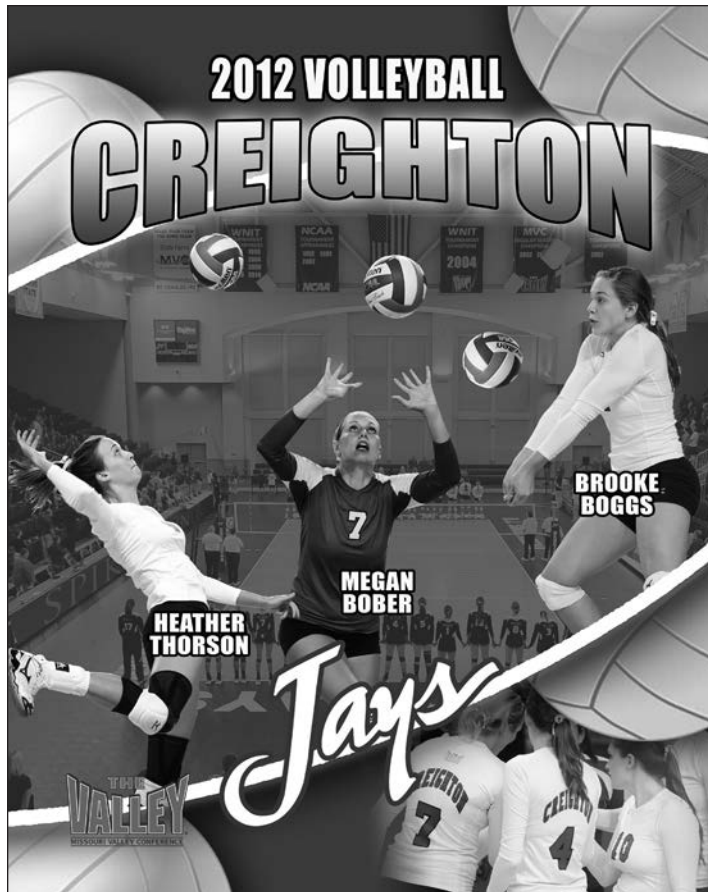

Marquette (27-7)	22	23	26
#21 Creighton (29-3)	25	25	28

NCAA Tournament First Round												
Nov. 30, 2012 Sports Pavilion Minneapolis, Minn.												
MARQUETTE.....	S	K	E	TA	PCT	AST	SA	SE	DIG	BS	BA	PTS.
Holly Mertens.....	3	13	5	32	.250	0	0	0	3	0	1	13.5
Danielle Carlson.....	3	13	3	29	.345	2	1	0	1	0	2	15.0
Kelsey Mattai.....	3	4	1	8	.375	0	0	0	0	0	1	4.5
Lindsey Gosh.....	3	6	3	24	.125	0	1	3	14	0	0	7.0
Catherine Mayer.....	3	0	0	0	---	0	0	0	9	0	0	0.0
Elizabeth Koberstein.....	3	1	2	8	-.125	41	0	1	5	0	2	2.0
Erin Lehman.....	3	10	4	30	.200	0	0	0	2	0	0	10.0
Julie Jeziorowski.....	3	1	0	1	1.000	0	0	0	19	0	0	1.0
Rachel Stier.....	3	1	0	2	.500	1	0	1	9	0	0	1.0
TEAM.....	3	49	18	134	.231	44	2	5	62	0	6	54.0

#21 CREIGHTON.....	S	K	E	TA	PCT	AST	SA	SE	DIG	BS	BA	PTS.
Melanie Jereb.....	3	5	2	29	.103	3	0	2	15	1	2	7.0
Katie Neisler.....	3	1	0	1	1.000	1	0	1	1	0	0	1.0
Heather Thorson.....	3	3	1	13	.154	0	0	0	0	0	4	5.0
Kelli Browning.....	3	12	0	20	.600	0	1	1	3	0	4	15.0
Megan Bober.....	3	6	6	19	.000	41	1	0	12	2	2	10.0
Michelle Sicner.....	3	7	0	14	.500	1	0	0	2	0	2	8.0
Ashley Jansen.....	2	0	0	0	---	0	0	0	0	0	0	0.0
Kate Elman.....	3	0	0	0	---	0	2	2	14	0	0	2.0
Leah McNary.....	3	14	4	34	.294	1	0	0	2	1	2	16.0
Brooke Boggs.....	3	0	0	1	.000	0	1	1	5	0	0	1.0
Lizzy Stivers.....	2	0	0	0	---	0	0	0	0	0	0	0.0
TEAM.....	3	48	13	131	.267	47	5	7	54	4	16	65.0

MU Attacks By Set				CU Attacks By Set				
K	E	TA	%	Set #	K	E	TA	%
19	4	41	.366	1	16	2	34	.412
16	5	49	.224	2	17	6	52	.212
14	9	44	.114	3	15	5	45	.222
				1	2	3	Total	
Tie Scores				5	14	19	38	
Lead Changes				2	7	10	19	

#21 Creighton (29-4)	25	17	23	17
#11 Minnesota (26-7)	20	25	25	25

NCAA Tournament Second Round												
Dec. 1, 2012 Sports Pavilion Minneapolis, Minn.												
#21 CREIGHTON.....	S	K	E	TA	PCT	AST	SA	SE	DIG	BS	BA	PTS.
Melanie Jereb.....	4	10	4	28	.214	3	0	2	4	0	2	11.0
Katie Neisler.....	4	0	1	2	-.500	1	2	0	6	0	0	2.0
Heather Thorson.....	4	5	2	14	.214	0	0	0	2	0	7	8.5
Kelli Browning.....	4	9	2	16	.438	1	0	1	4	0	5	11.5
Megan Bober.....	4	11	4	23	.304	35	1	0	8	1	3	14.5
Michelle Sicner.....	4	2	2	11	.000	2	0	0	4	0	6	5.0
Ashley Jansen.....	3	0	0	0	.000	0	0	1	0	0	0	0.0
Savannah Smith.....	1	0	0	0	---	0	0	0	0	0	0	0.0
Kate Elman.....	4	0	0	0	---	3	0	1	9	0	0	0.0
Leah McNary.....	4	11	5	26	.231	1	0	0	2	0	1	11.5
Brooke Boggs.....	4	0	0	0	---	1	1	1	5	0	0	1.0
Lizzy Stivers.....	2	0	0	0	---	0	0	0	0	0	0	0.0
TEAM.....	4	48	20	120	.233	47	4	6	44	1	24	65.0

#11 MINNESOTA.....	S	K	E	TA	PCT	AST	SA	SE	DIG	BS	BA	PTS.
Daly Santana.....	4	11	4	25	.280	2	0	4	7	0	2	12.0
Dana Knudsen.....	4	11	2	18	.500	0	0	0	0	0	5	13.5
Tori Dixon.....	4	11	2	25	.360	1	0	0	3	0	3	12.5
Katherine Harms.....	4	14	6	31	.258	1	1	2	7	0	2	16.0
Ashley Wittman.....	4	17	7	35	.286	0	1	2	12	0	3	19.5
Alexandra Palmer.....	4	0	0	0	---	48	2	0	7	0	0	2.0
Brianna Haugen.....	1	0	1	2	-.500	0	0	0	0	0	1	0.5
Mia Tabberson.....	4	1	0	1	1.000	3	0	0	1	0	2	2.0
Morgan Bohl.....	4	0	0	0	---	3	0	0	10	0	0	0.0
TEAM.....	4	65	22	137	.314	58	4	8	47	0	18	78.0

CU Attacks By Set				UM Attacks By Set				
K	E	TA	%	Set #	K	E	TA	%
14	3	26	.423	1	13	6	28	.250
12	7	29	.172	2	17	3	33	.424
14	5	37	.243	3	18	6	42	.286
8	5	28	.107	4	17	7	34	.294
				1	2	3	4	Total
Tie Scores				11	0	5	2	18
Lead Changes				6	0	1	1	8