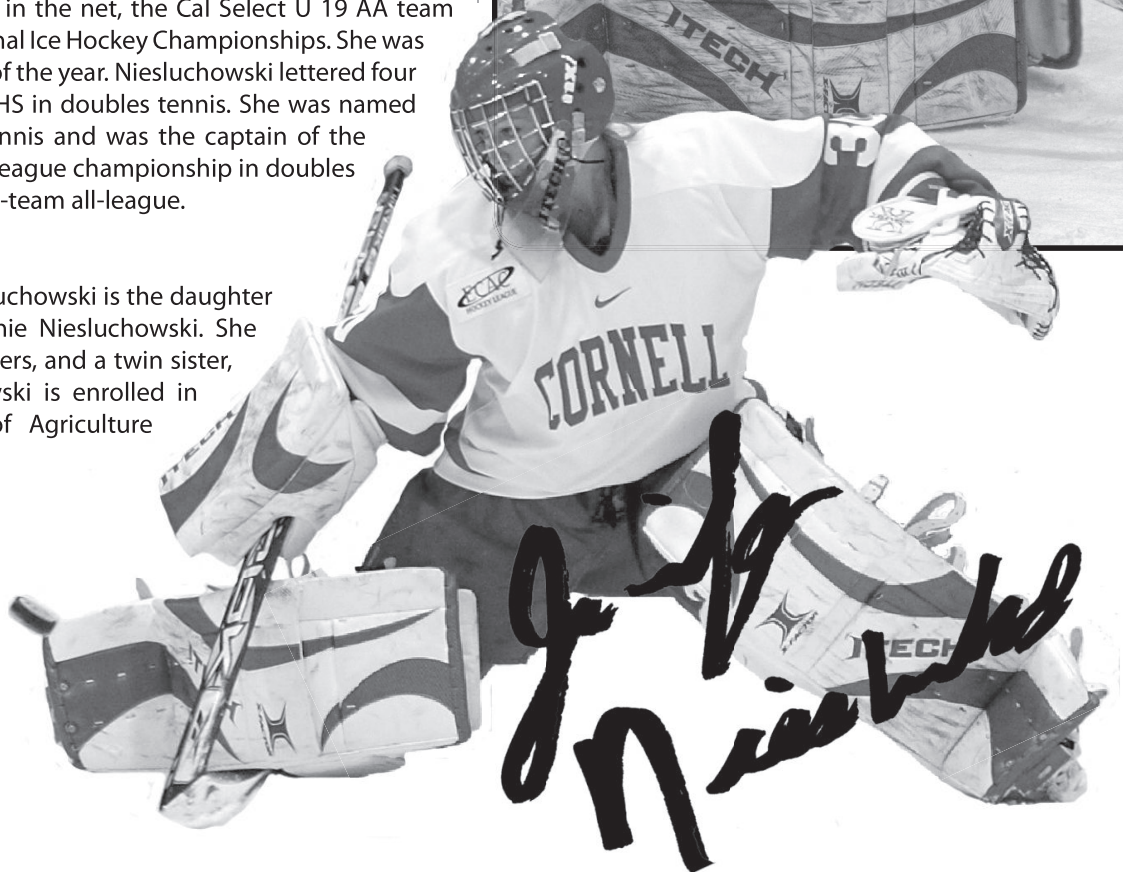

General Information

Meet The Coaches

Meet The Big Red

2007-08 Season Review

Opponents

History/Tradition

This is Cornell