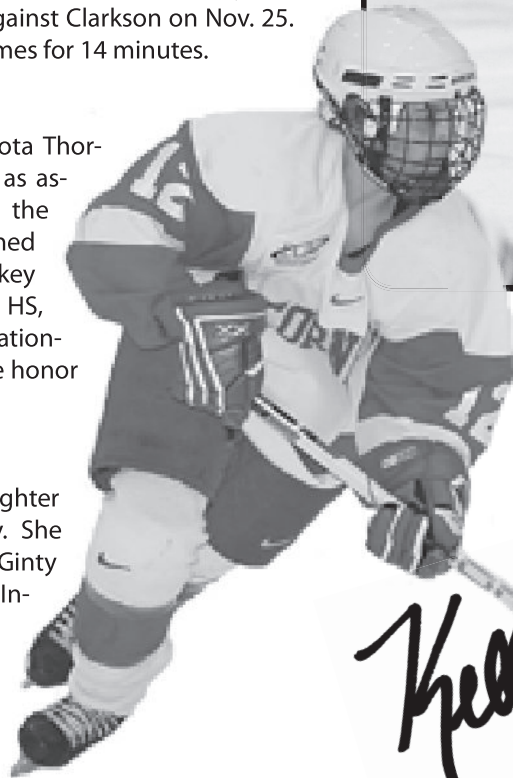

Kelly McGinty