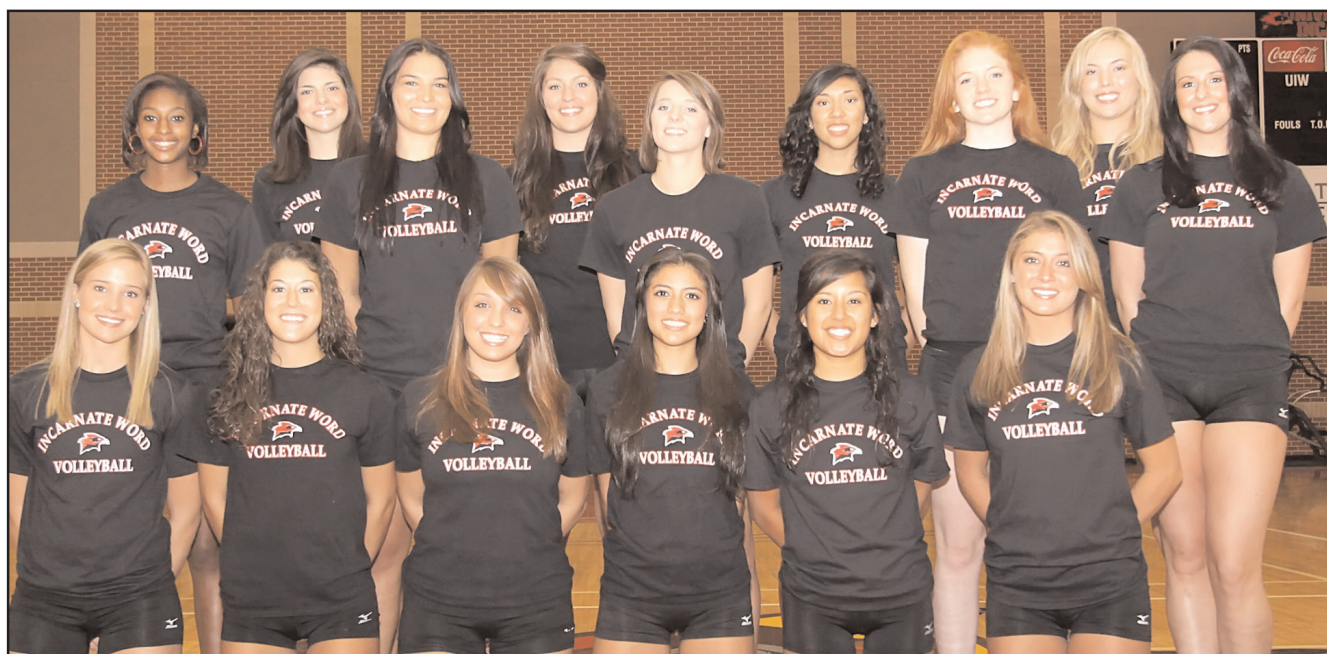

No	PLAYER	Pos	HT	CLASS	HOMETOWN ★SCHOOL★
1	Sarah Nordman	S	5-10	SR	San Antonio (MacArthur)
2	Sarah Cardenas	S/DS	5-5	FR	Helotes (O'Connor)
3	Vanecia Spencer	MB	5-7	FR	Grandview (Grandview)
4	Spencer Ladd	DS	5-5	SR	San Antonio (Madison)
5	Mary Beth Huber	S	5-7	JR	New Braunfels (New Braunfels)
6	Chera Smith	OH	5-10	JR	Conroe (Conroe)
7	Anna Herr	MB	6-1	JR	Boerne (Boerne)
8	Bailey Hanaway	MB	6-1	JR	Martindale (Hill Country Christian)
9	Lydia Werchan	OH/DS	5-8	SO	Spring Branch (Smithson Valley)
10	Danielle Suarez	S/DS	5-5	SO	San Antonio (Antonian Prep)
15	Chelsea Grayson	OH	5-10	JR	New Braunfels (Canyon)
16	Beth Soukup	OH	5-8	FR	Helotes (O'Connor)
17	Daniella Vidaurri	MB	6-0	SO	San Antonio (Southwest)
19	Stephanie Bonura	OH	5-10	S	Houston (Lutheran North)
21	Marisol Lopez	DS	5-5	SR	Eagle Pass (Eagle Pass)

Coach: Jennifer Montoya
Grad. Assistant: Marisa Gross
Trainer: DonLouise Martens