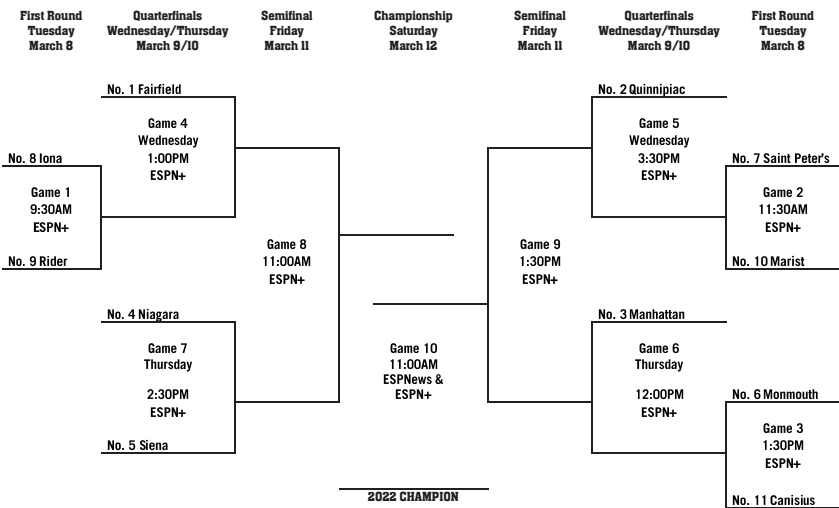

Opponent	W-L	PCT	Streak	Last
Fairfield	3-2	.600	W2	2009
Holy Cross	0-1	.000	L1	1990
Iona	2-1	.667	L1	2013
Loyola (Md.)	1-7	.125	L3	2011
Manhattan	1-4	.200	W1	2005
Marist	2-4	.333	L3	2010
Monmouth	0-3	.000	L3	2019
Niagara	5-1	.833	W1	2017
Quinnipiac	0-2	.000	L2	2015
Saint Peter's	3-2	.600	W1	2013
Siena	1-4	.200	L1	2010

Teams in italics denote no longer in MAAC

SIBLING RIVALRY

Senior guard **ERIKA JOSEPH** has the distinction of saying that her brother, **CORY JOSEPH**, is currently playing in the NBA. Cory is currently playing with the Detroit Pistons and is in his 11th season in the Association.

Erika leads the Joseph sibling rivalry in minutes (34.0), points (8.5) and rebounds (2.9) over her 28 appearances with Canisius. Cory has advantages in steals (0.7), while also having more assists (3.8) in his 53 appearances.

SIBLING RIVALRY

Stats through games on March 6

Player	MPG	PPG	RPG	APG	SPG
Cory Joseph	24.6	8.0	2.5	3.8	0.7
Erika Joseph	34.0	8.5	2.9	1.4	0.5

CANISIUS' UNITED NATIONS

Canisius has six international players on its roster from four different countries this season.

Canada (**SHAUNAE BROWN** and **ERIKA JOSEPH**) and Greece (**ATHINA LEXA** and **XANTHIPPI KARATASIOU**) are each represented twice, while Finland (**ELLA VÄÄTÄNEN**) and Spain (**ÉLIA PÁEZ**) have one representative.

The six non-American-born players are tied for the 15th-most by any Division I team. The total is also the second-most of any MAAC school, only trailing Iona (7).

Lexa, Karatasios and Páez are the three international freshmen on Canisius' roster. Canisius is tied for the sixth-most first-year international players at the Division I level. Wichita State has the most first-year international players with five. Iona leads the MAAC and is tied for second with four, joining McNeese State, San Francisco and Winthrop.

TIES TO THE BLUE AND GOLD

After playing under her mother at Williamsville South for five seasons, freshman **HANNAH DOLAN** is following both of her parent's footsteps. Her mom, **KRISTEN (SCHEUERMANN) DOLAN**, played for the Griffs in 1987-91.

The elder Dolan has the fourth-most blocks by a freshman (17 in 1987-88) and the 10th-most assists by a junior (100 in 1989-90).

Dolan's father, Michael, is also a Canisius alumnus and is currently a professor in the Kinesiology department

GLANCING AT THE FUTURE

Canisius currently has two players, **CHLOE CHARD-PELOQUIN** (Johnstown, Ohio) and **ADRIEN LAMORA** (Philadelphia, N.Y.), signed to their National Letters of Intent and will join the Griffs for the 2022-23 season.

Chard-Peloquin is a 6-foot-3 forward attending Newark Catholic in Newark, Ohio, a suburb of Columbus, and is considered the top-ranked power forward in central Ohio. She was named Second Team All-Ohio and First Team All-Region after posting 14 points and 13 rebounds per contest for the Green Wave in an 18-2 season last season.

LaMora, a 5-foot-11 point forward, averaged a double-double in each of the last two seasons while playing at Indian River High in northern New York. She averaged 23.3 points and 13.4 rebounds per game in 2020-21, earning Times All-North First Team honors.