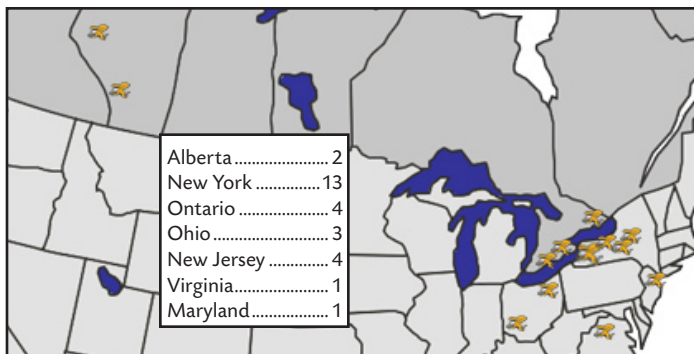

Freshmen

- 2.....Emily Paquette
- 7.....Keily Funk
- 9.....Juliette Esteve
- 13.....Bridget Iafrati
- 20.....Lauren Speas
- 22.....Kayla Akromas
- 25.....Brooke Bandazian