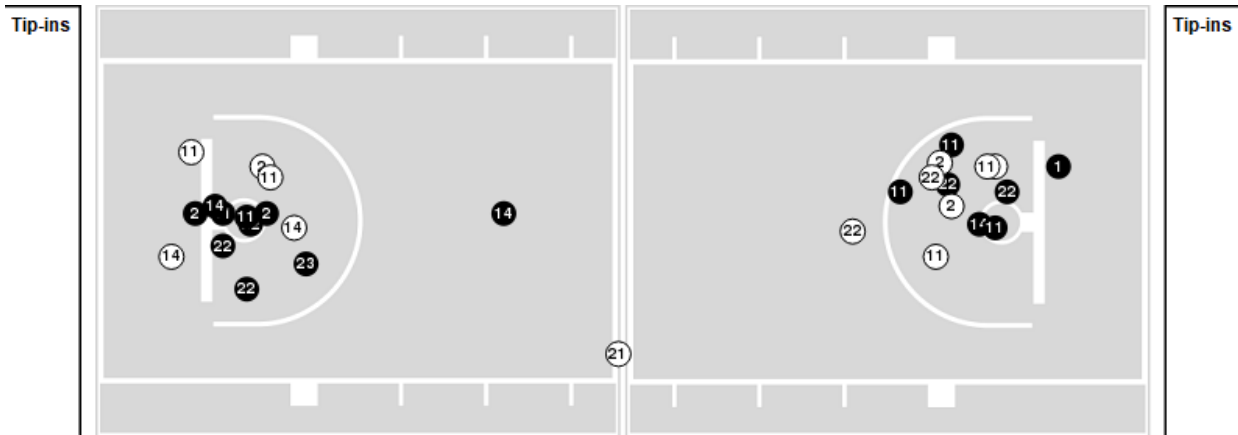

Shots in the Paint

● Made   ○ Missed   N - Player Number

Marquette	M/A	%
Field Goals	32/57	56
2 Points	19/36	53
3 Points	13/21	62
Free Throws	3/4	75

Marquette	M/A	%
Points in the Paint	34 (17/30)	57
Fast Break Points	14 (7/10)	70
Second Chance Points	8 (3/6)	50
Effective FG%	68