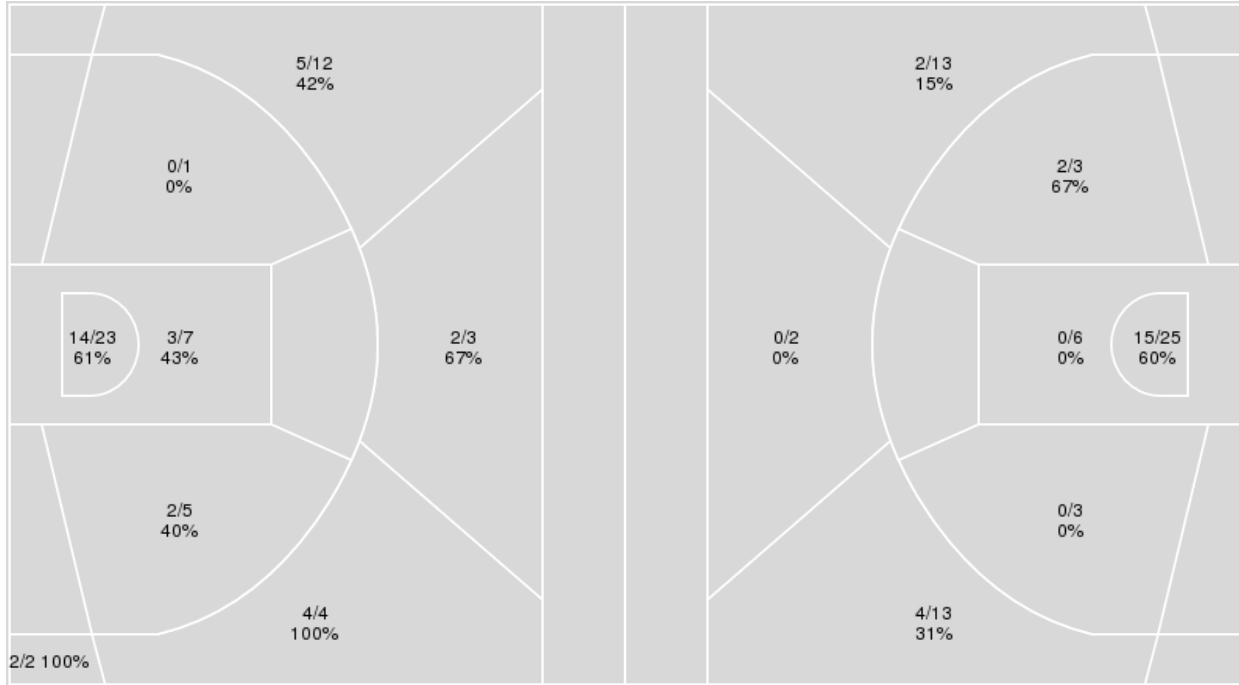

**Marquette**

**Butler**

Marquette	M/A	%
Field Goals	32/57	56
2 Points	19/36	53
3 Points	13/21	62
Free Throws	3/4	75

Butler	M/A	%
Field Goals	23/65	35
2 Points	17/37	46
3 Points	6/28	21
Free Throws	3/4	75