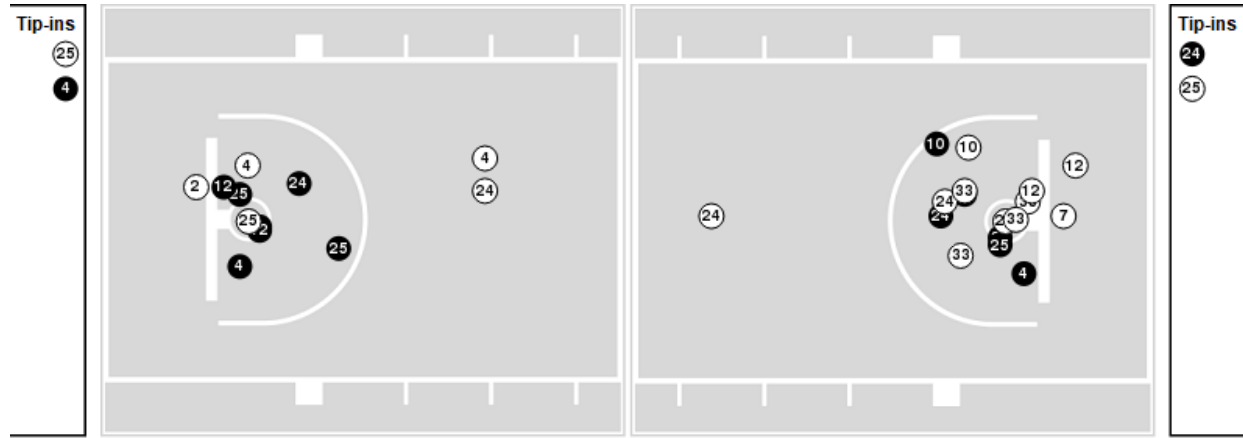

**Officials:** Leah Lanie, Trevor Inouye, Timothy Resch

Players => All ; FG Types => All ; Results => All ;

**Butler**

**All Field Goals**

**Shots in the Paint**

● Made    ○ Missed    N - Player Number

Butler	M/A	%
Field Goals	23/65	35
2 Points	17/37	46
3 Points	6/28	21
Free Throws	3/4	75